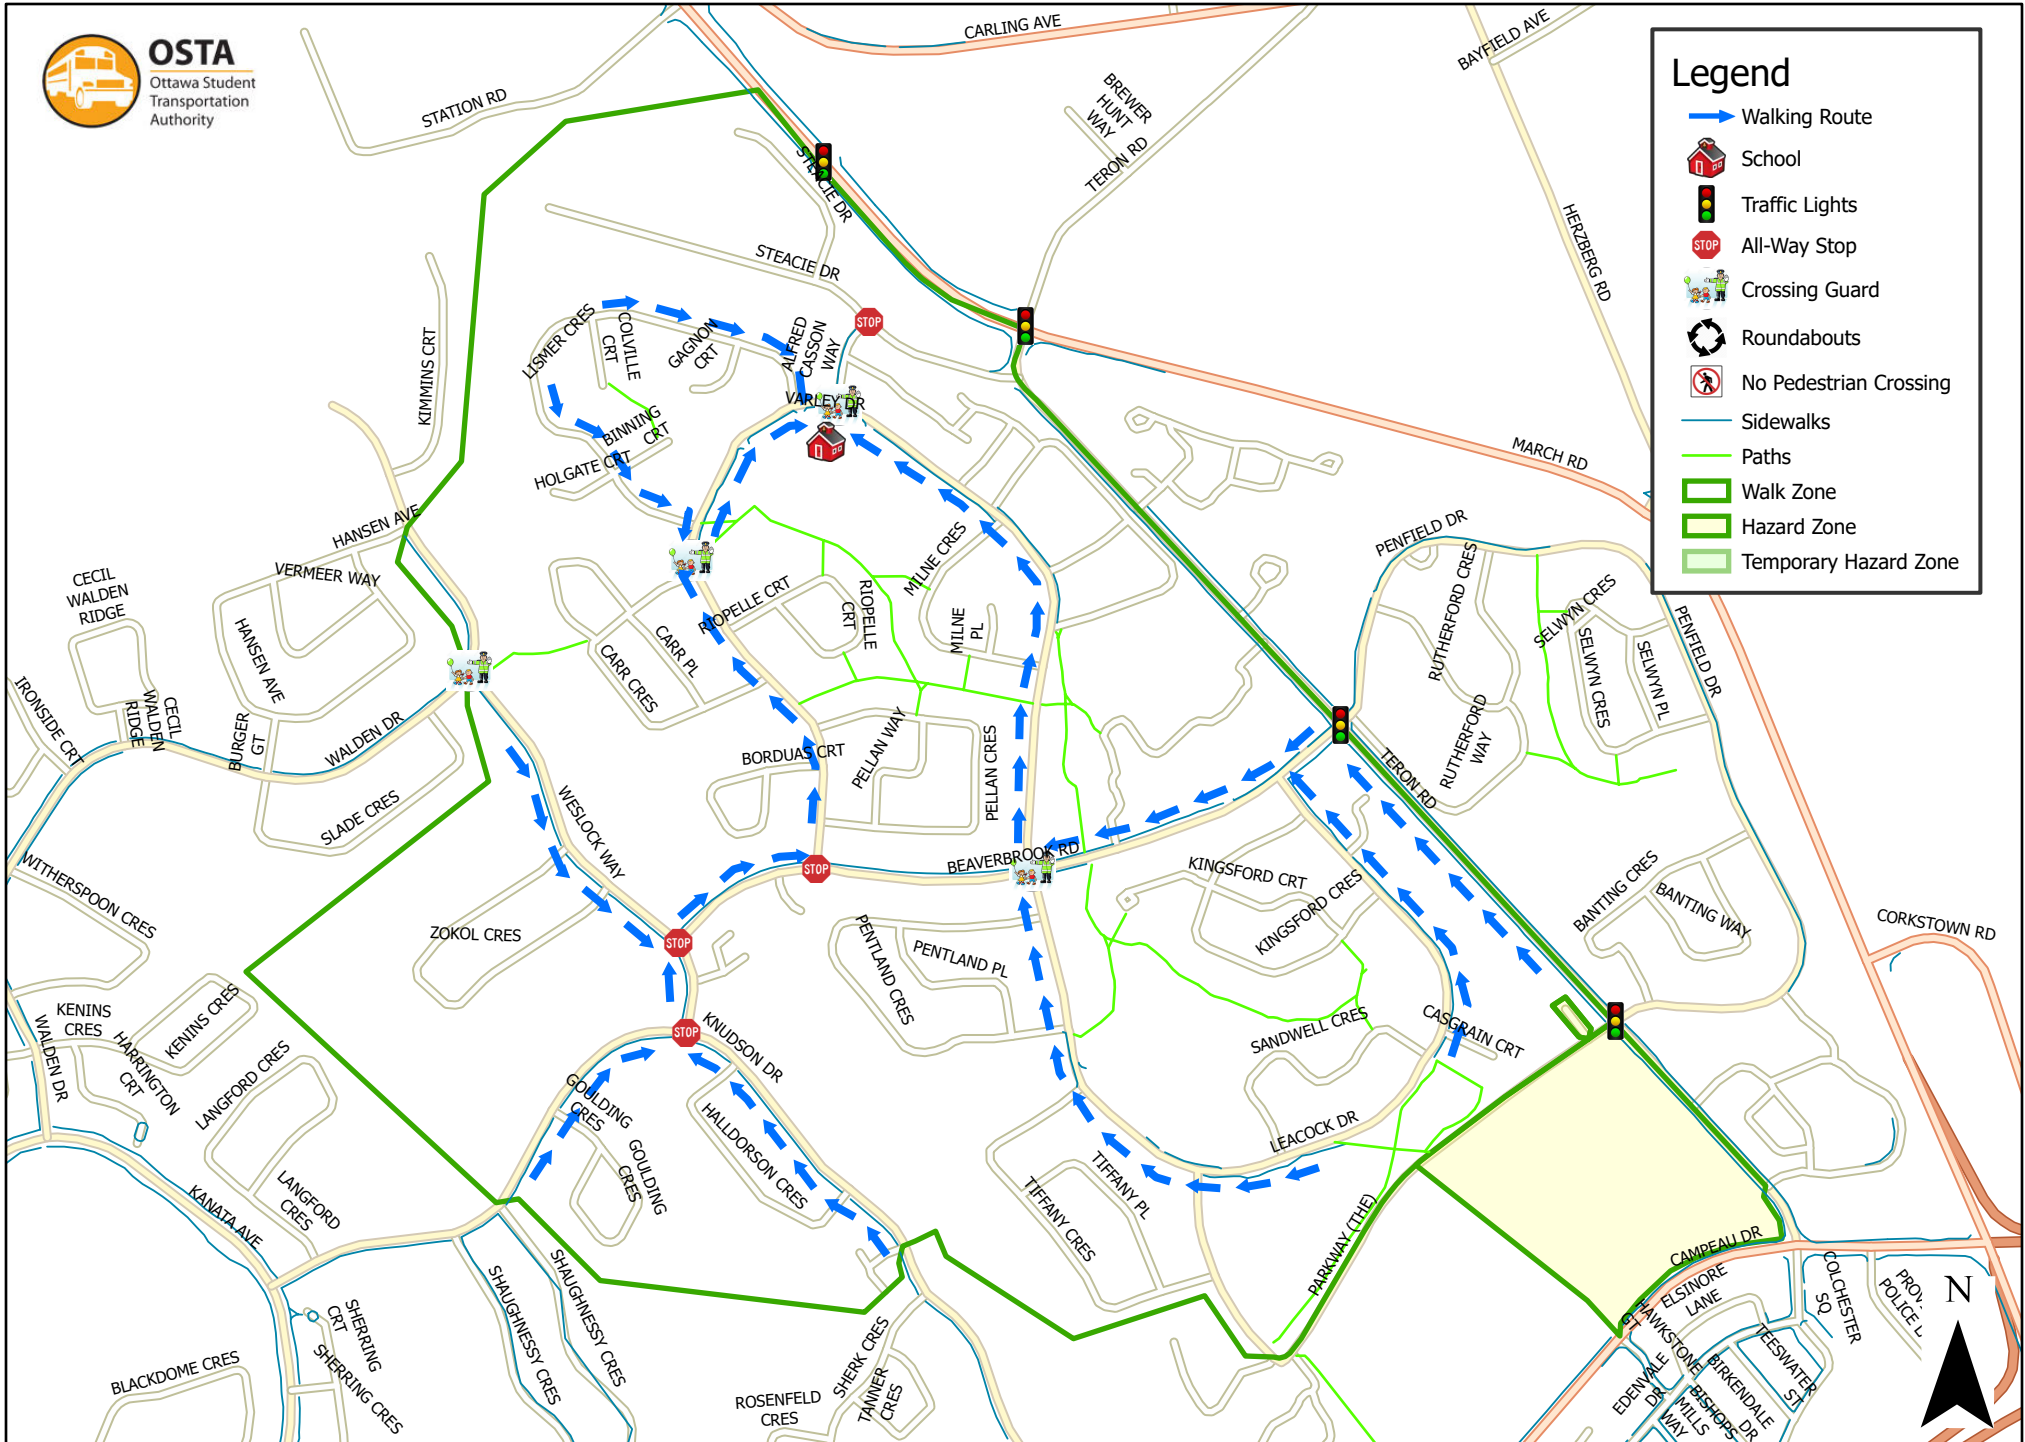

W. Erskine Johnston Public School 1.6 km Walk Zone Grades 1-3

Legend

- Walking Route
- School
- Traffic Lights
- All-Way Stop
- Crossing Guard
- Roundabouts
- No Pedestrian Crossing
- Sidewalks
- Paths
- Walk Zone
- Hazard Zone
- Temporary Hazard Zone

This map is intended for information purposes only. Ottawa Student Transportation Authority assumes no responsibility for people using these routes.