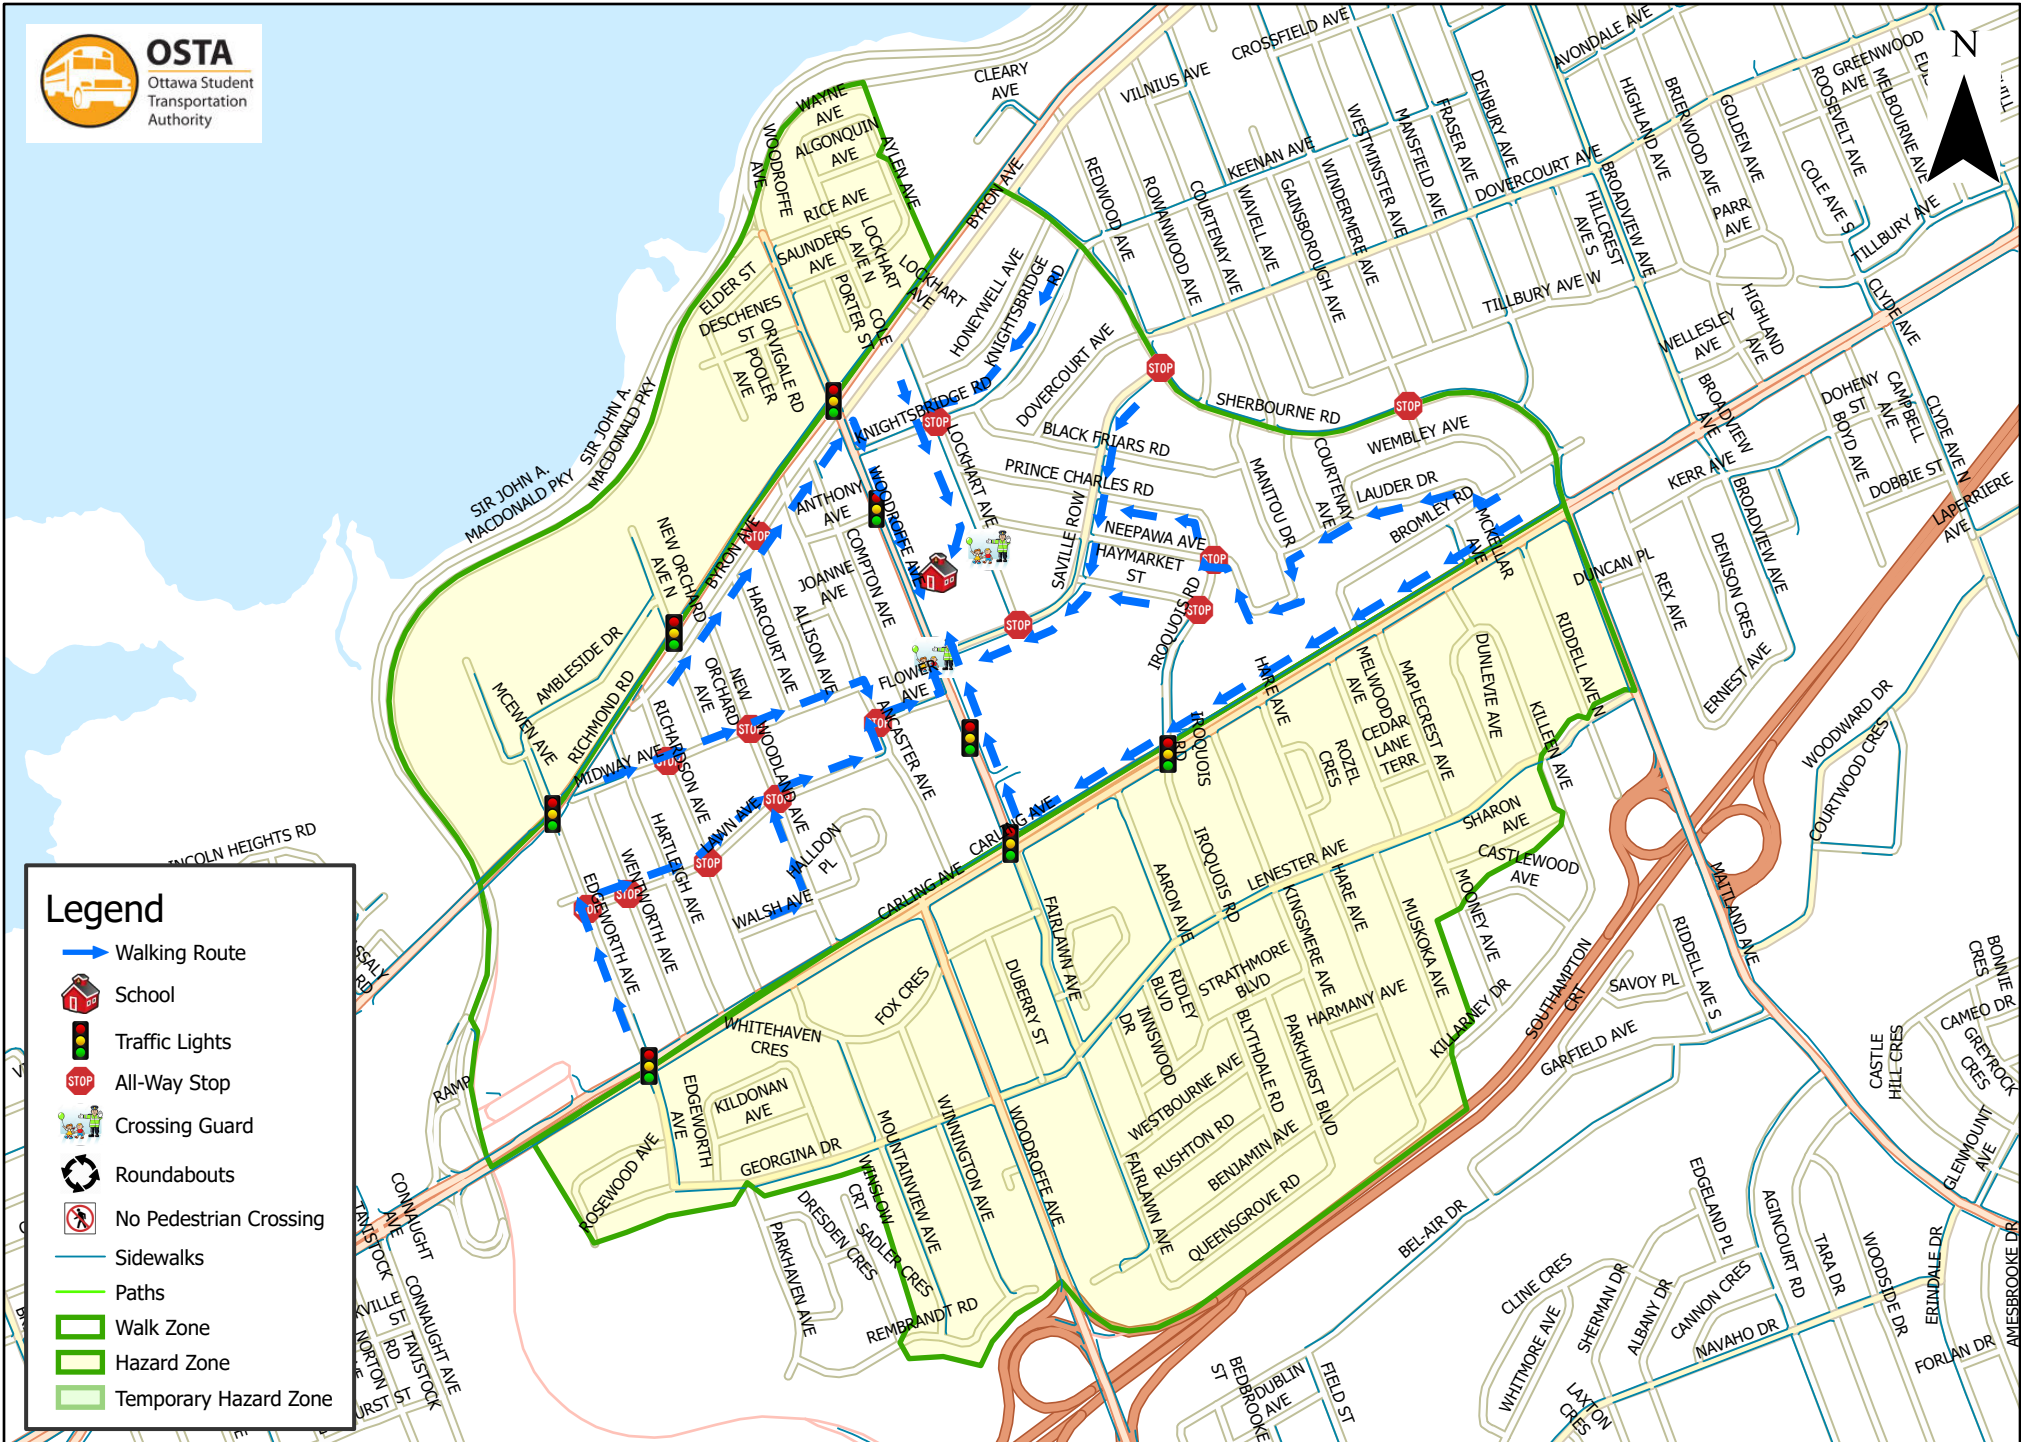

Woodroffe Avenue Public School 1.6 km Walk Zone Grades 1-6

Legend

- Walking Route
- School
- Traffic Lights
- All-Way Stop
- Crossing Guard
- Roundabouts
- No Pedestrian Crossing
- Sidewalks
- Paths
- Walk Zone
- Hazard Zone
- Temporary Hazard Zone

This map is intended for information purposes only. Ottawa Student Transportation Authority assumes no responsibility for people using these routes.