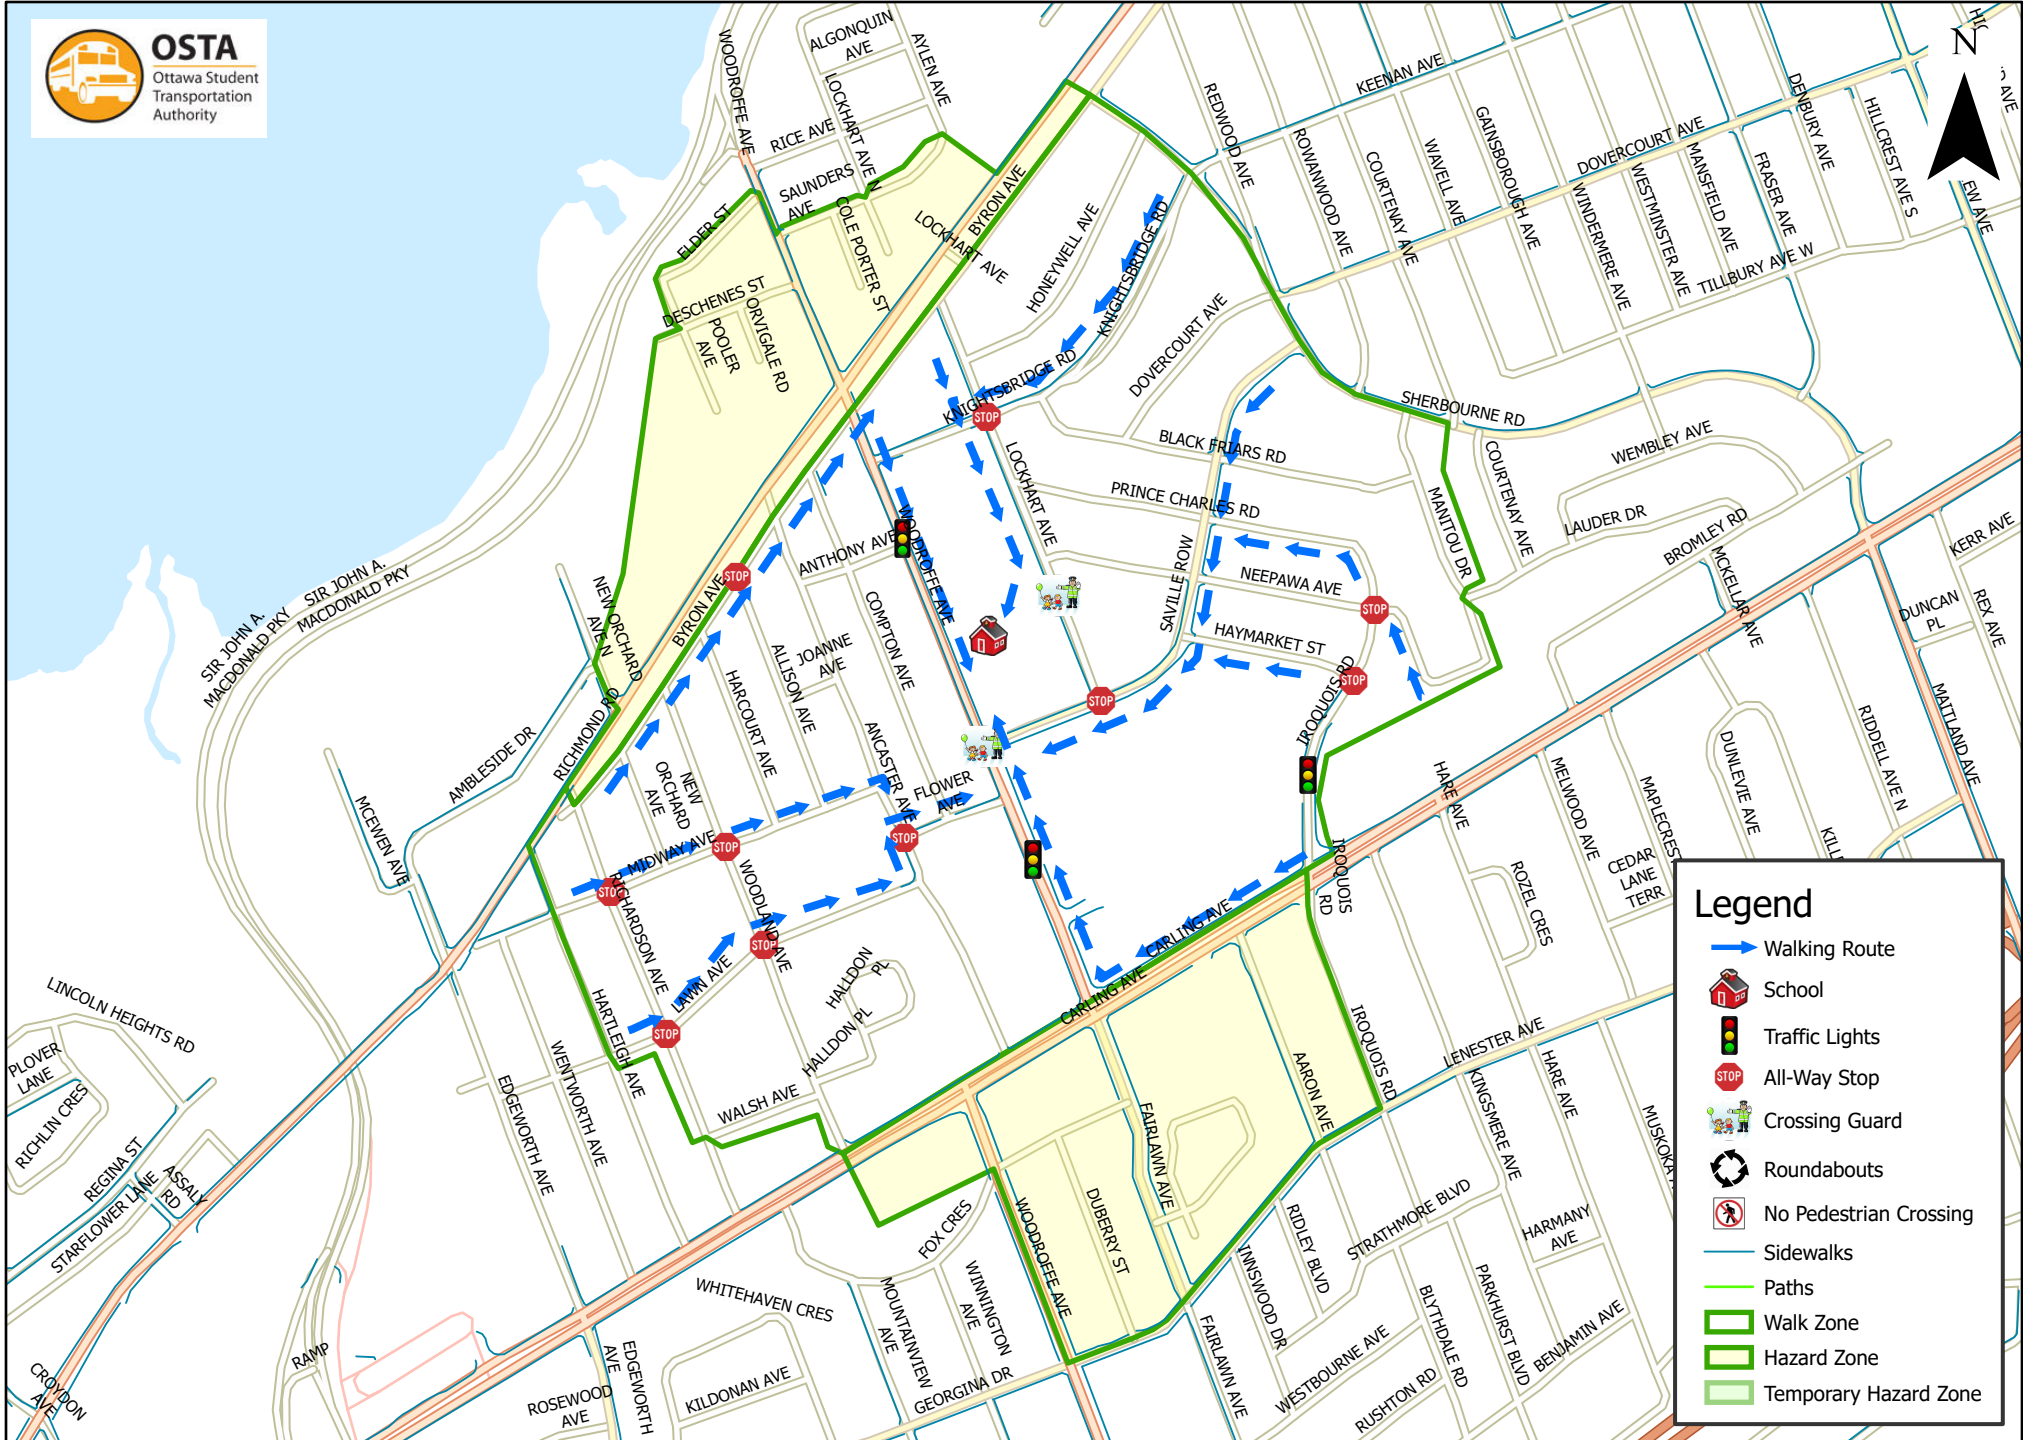

Woodroffe Avenue Public School 800 m Walk Zone Kindergarten

This map is intended for information purposes only. Ottawa Student Transportation Authority assumes no responsibility for people using these routes.