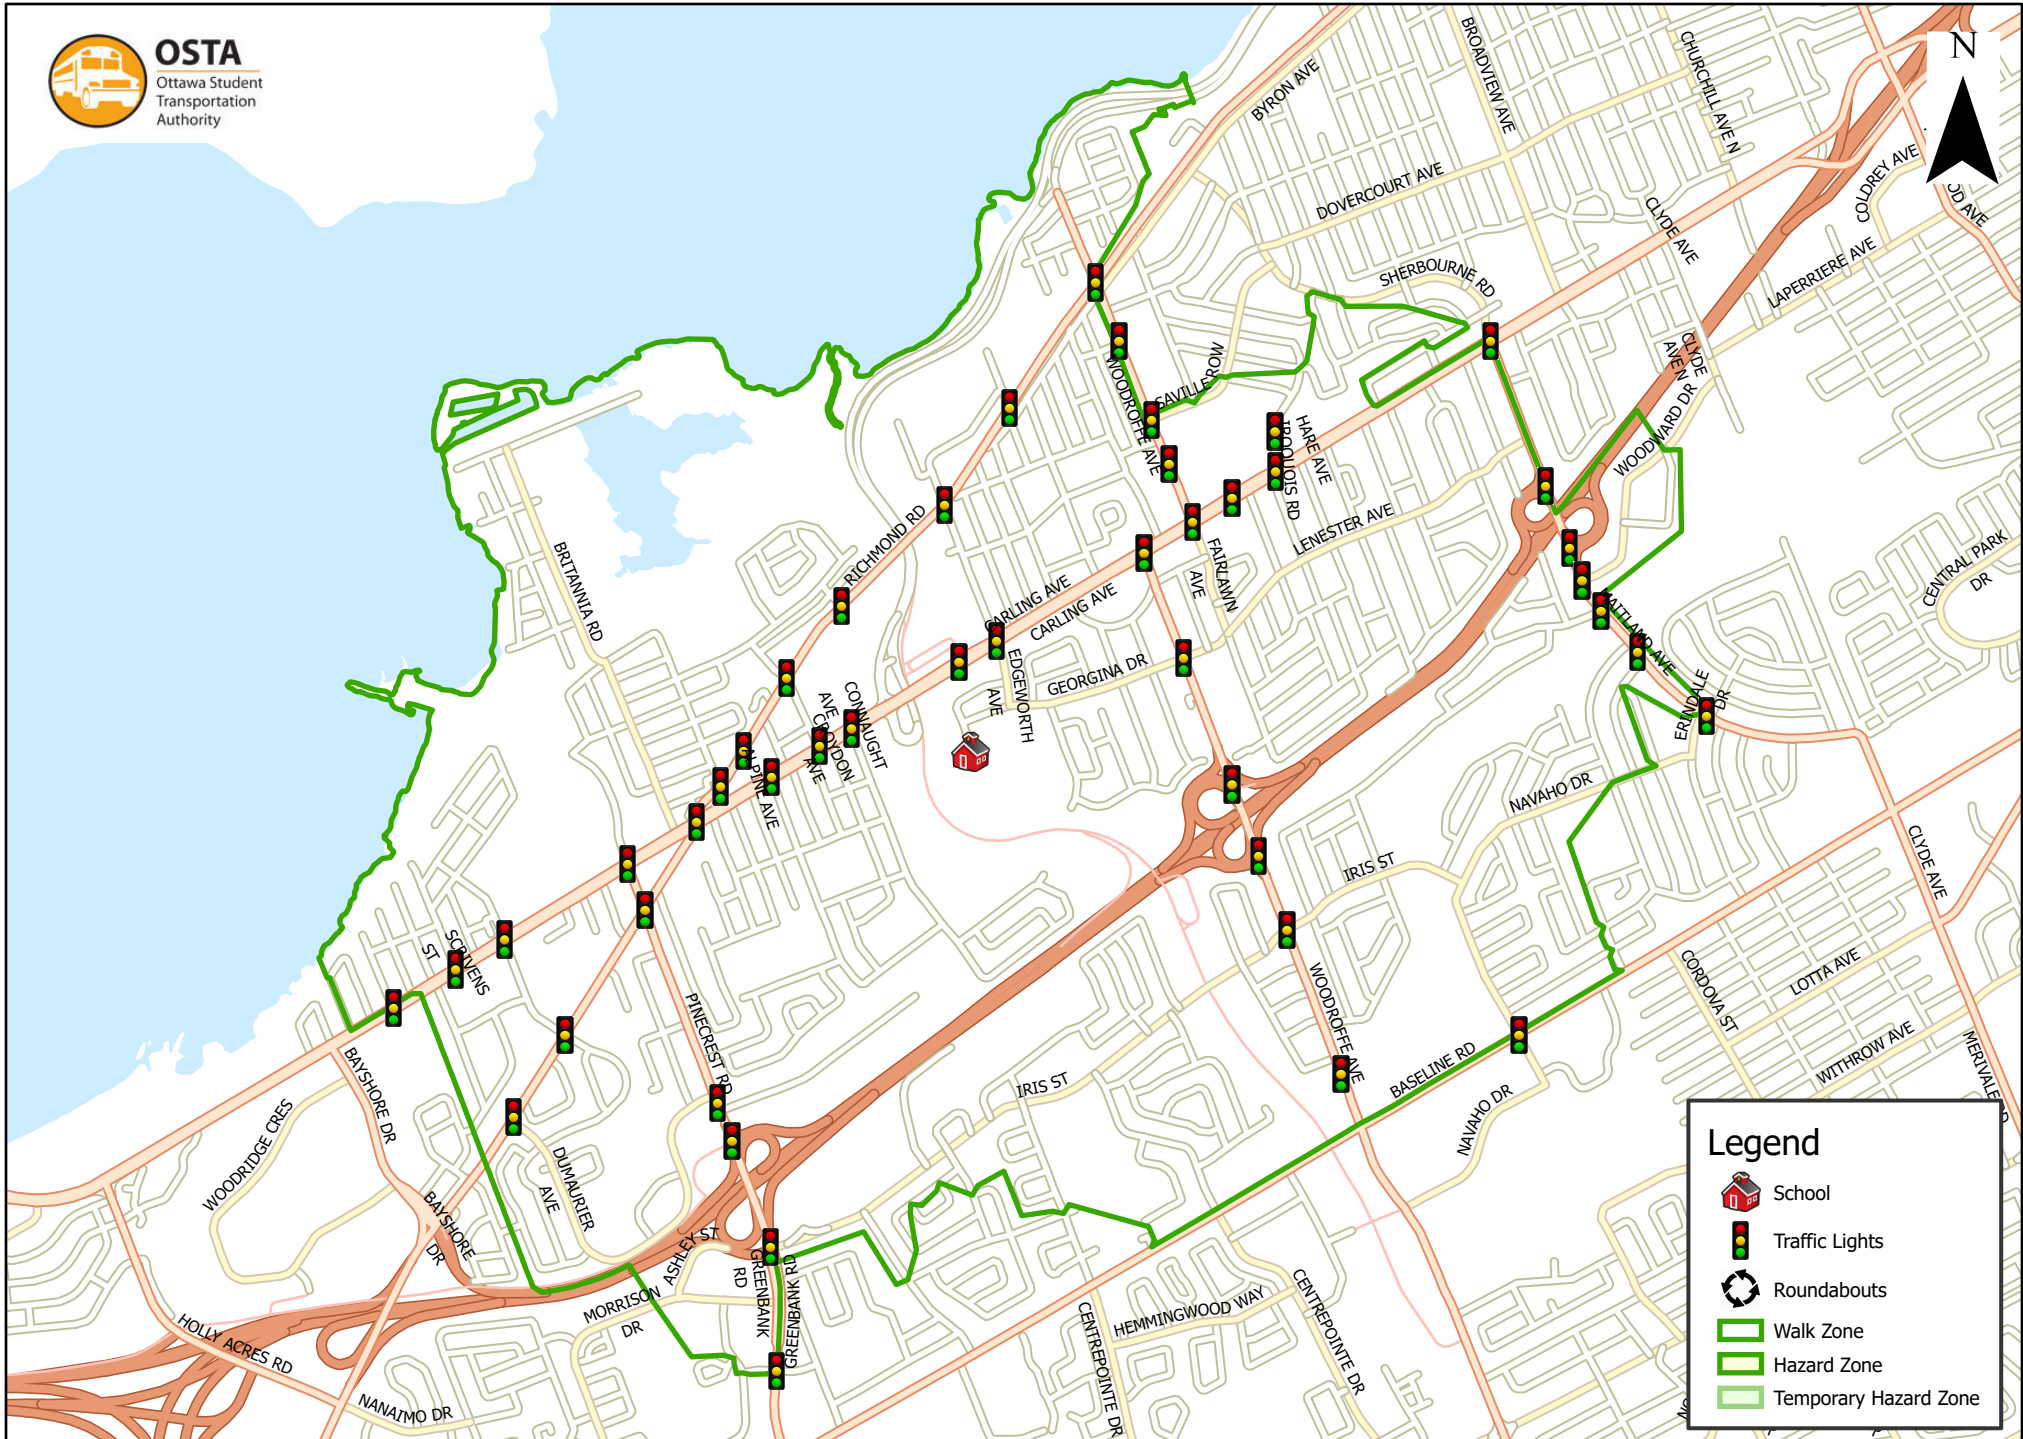

Woodroffe High School 3.2 km Walk Zone Grades 9-12

This map is intended for information purposes only. Ottawa Student Transportation Authority assumes no responsibility for people using these routes.