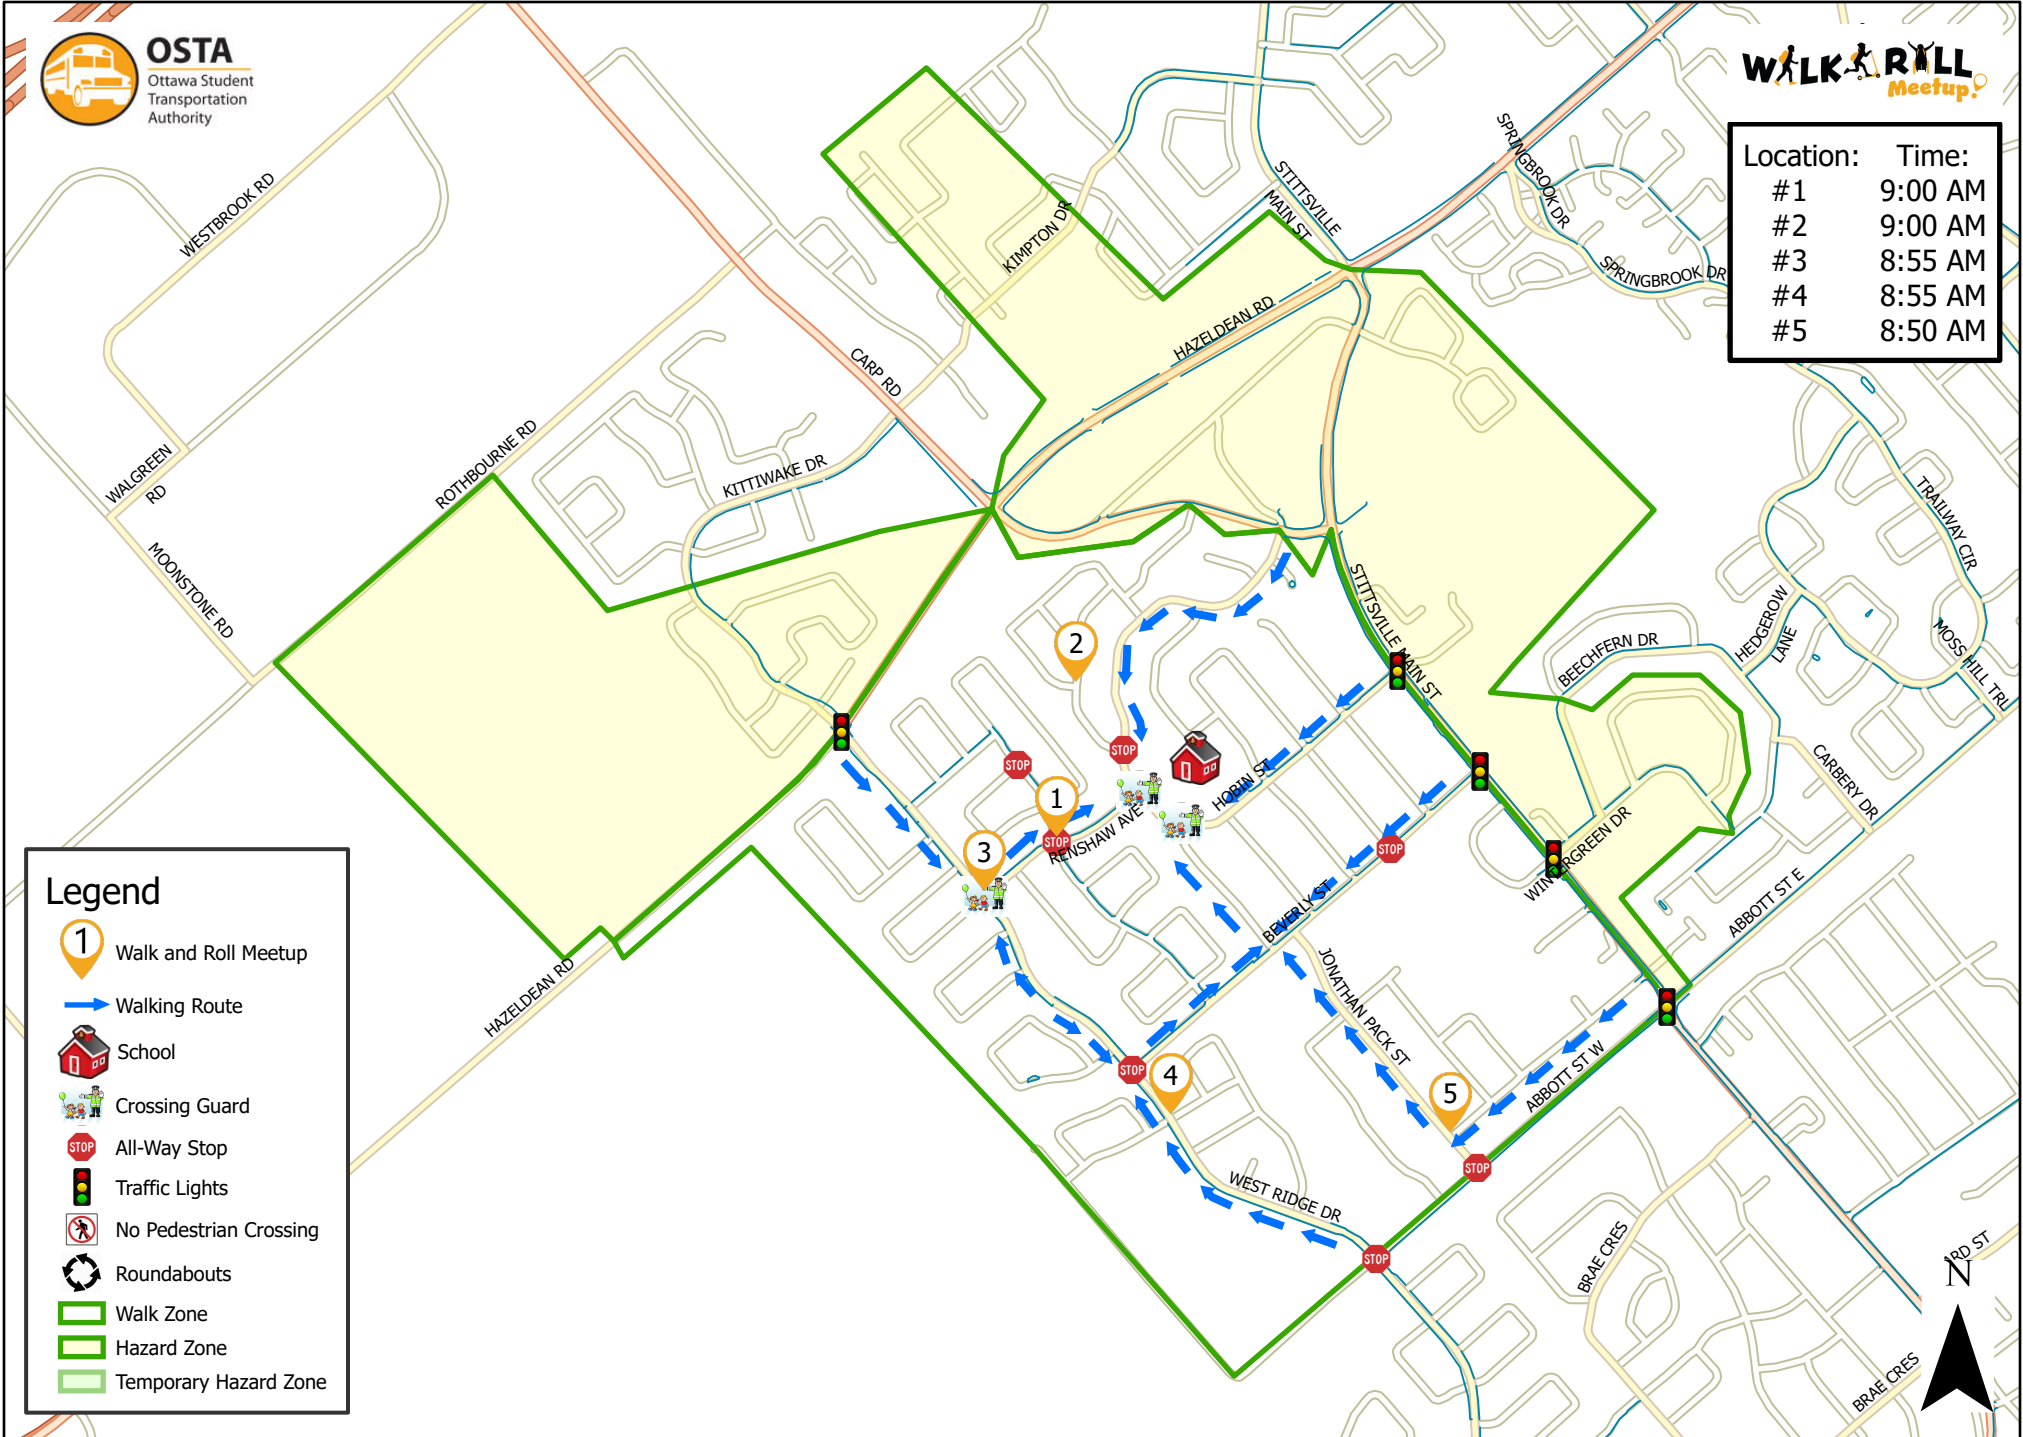

A. Lorne Cassidy Elementary School

This map is intended for information purposes only. Ottawa Student Transportation Authority assumes no responsibility for people using these routes.