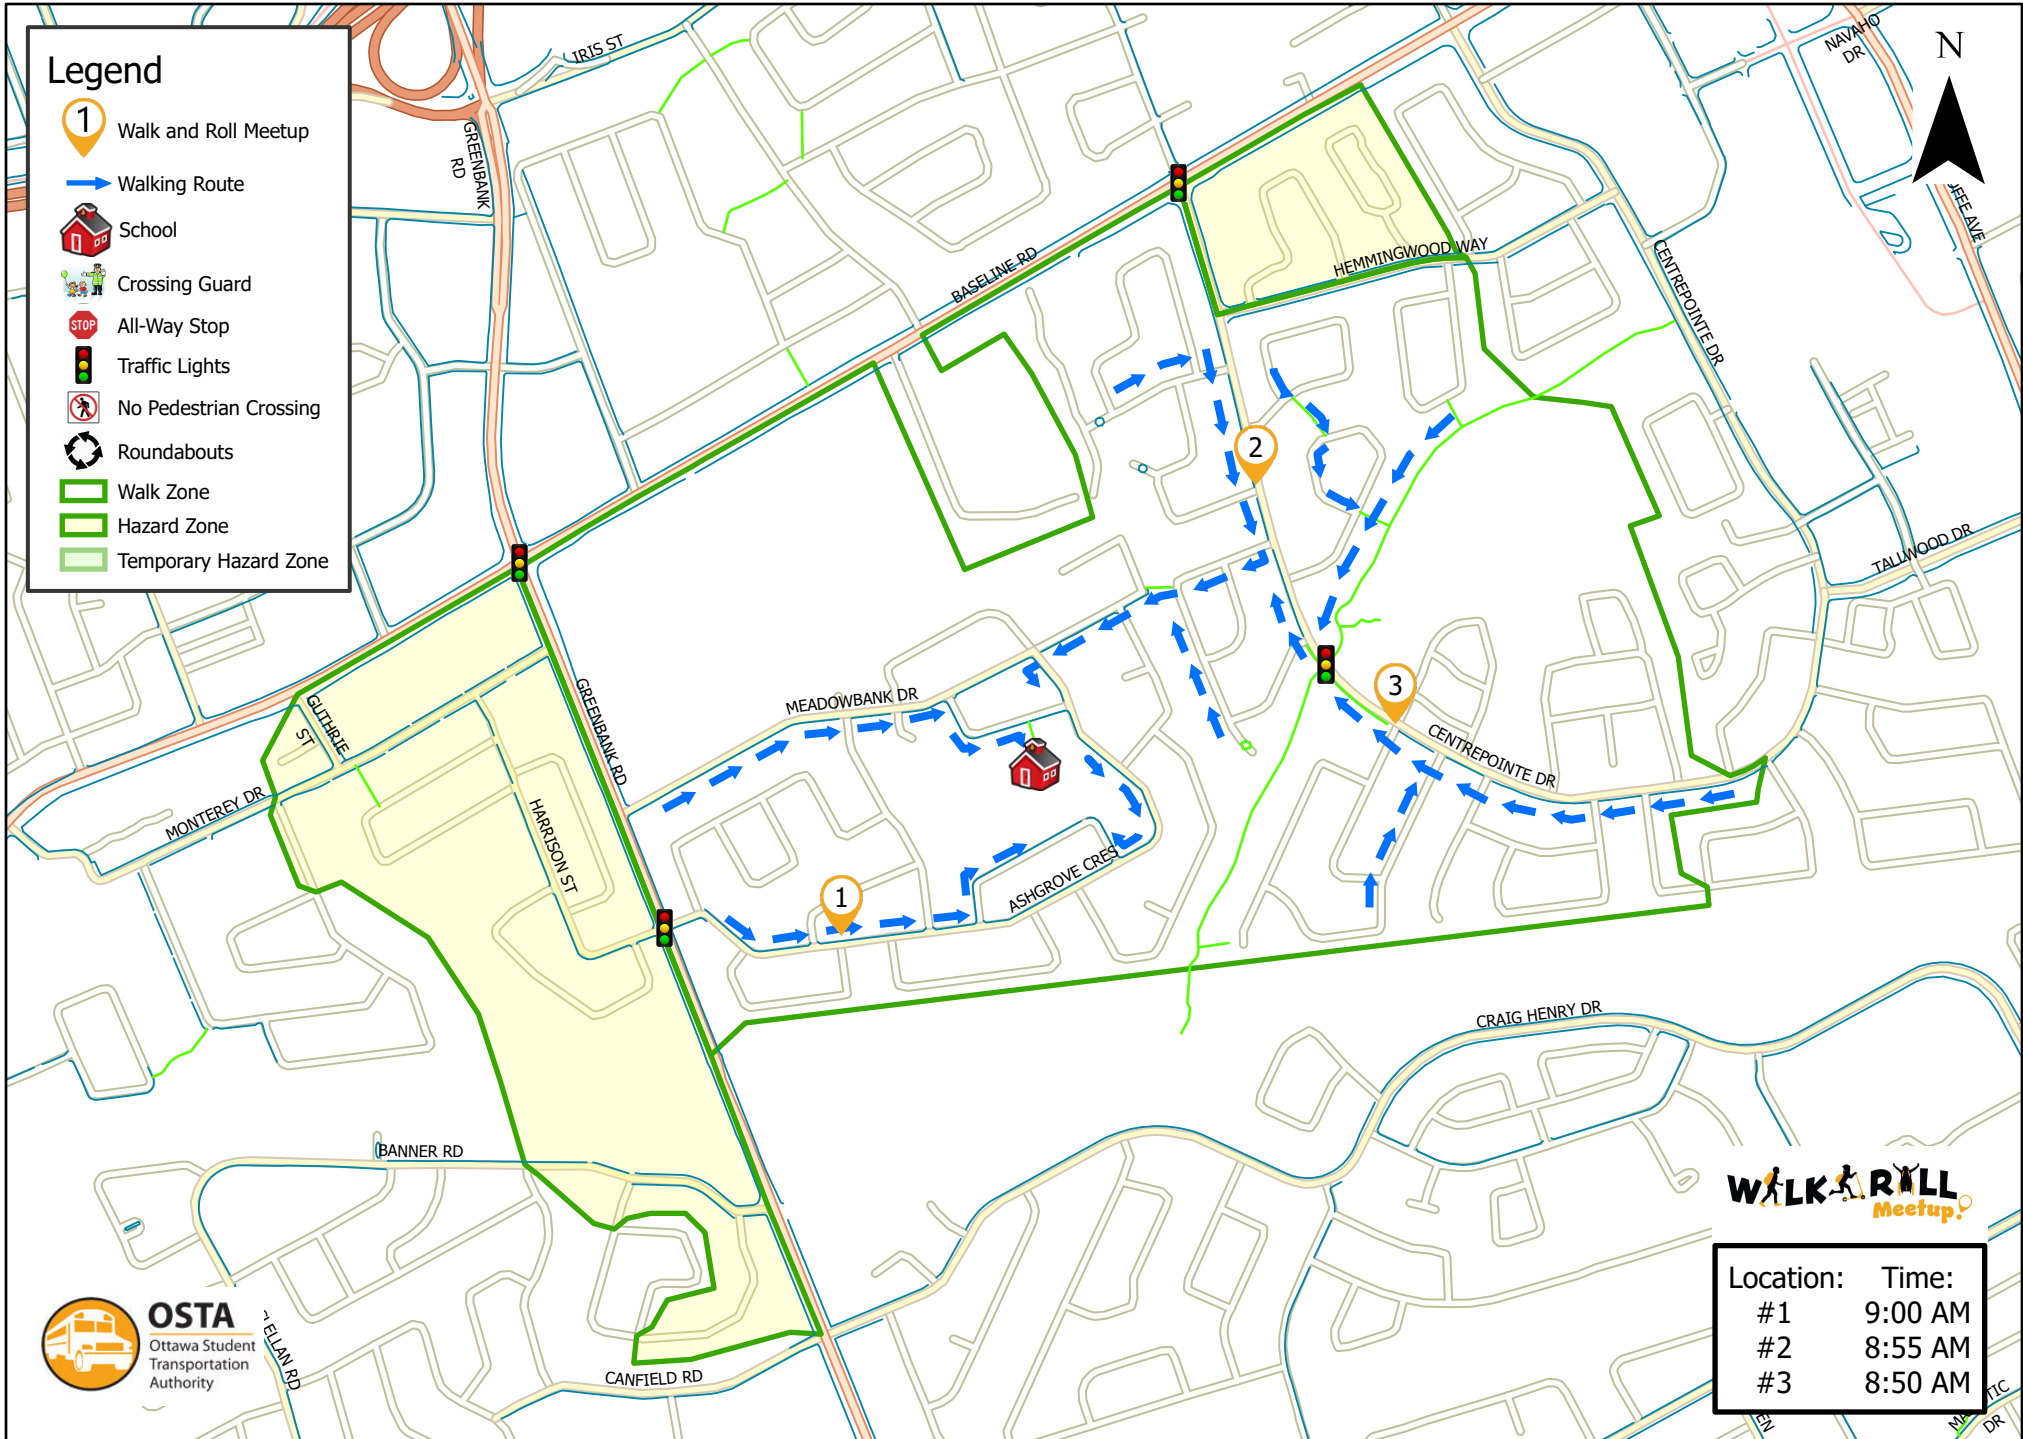

Briargreen Public School

This map is intended for information purposes only. Ottawa Student Transportation Authority assumes no responsibility for people using these routes.