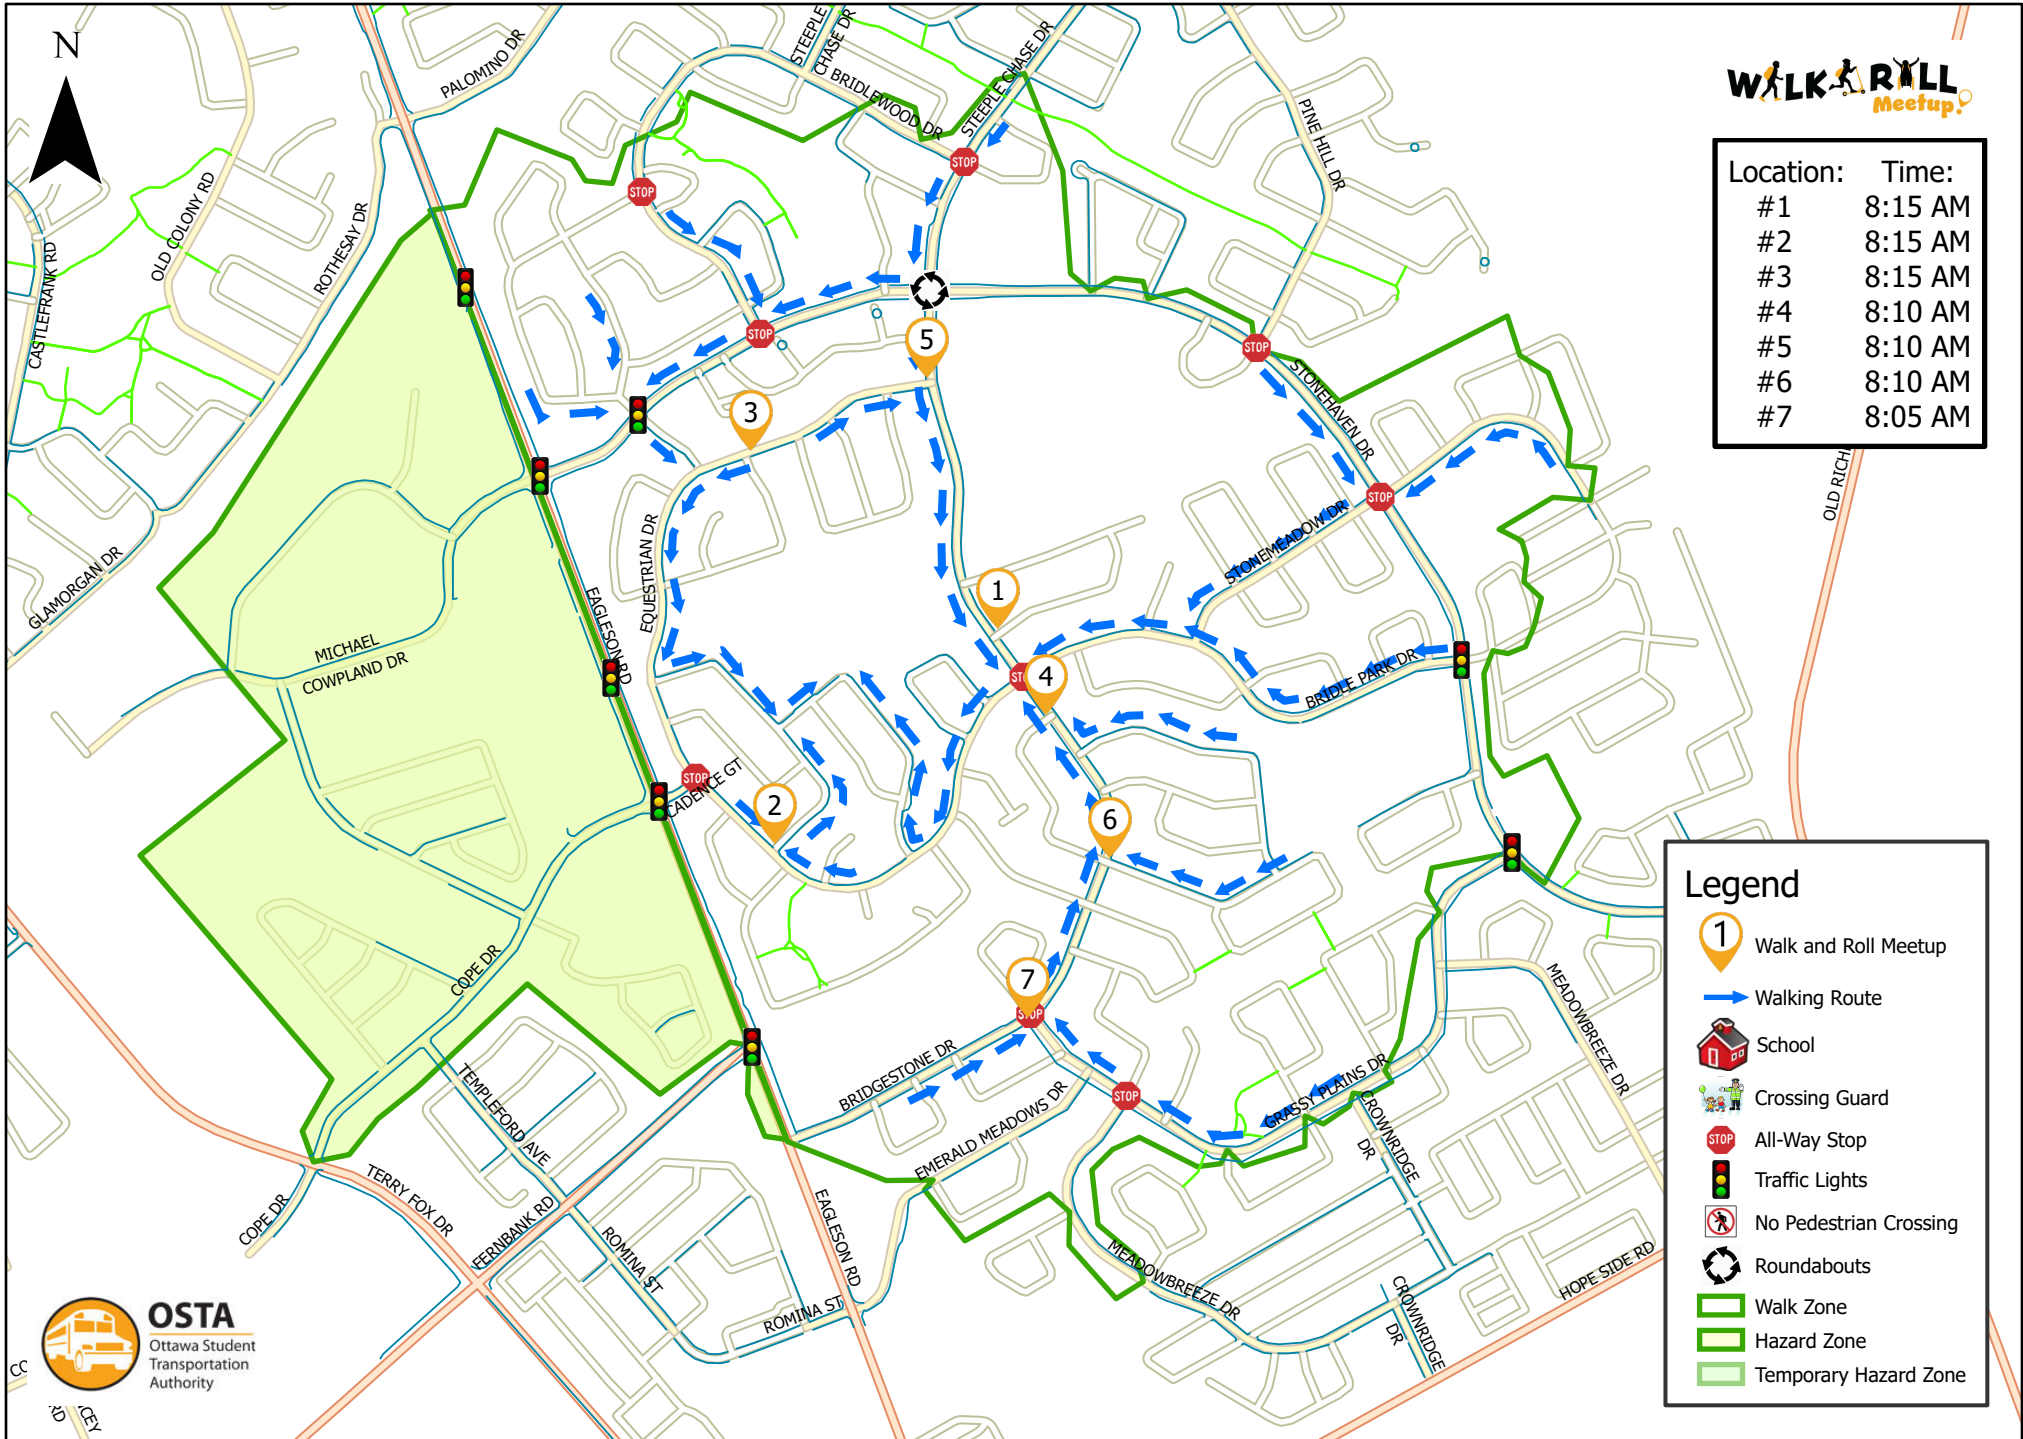

Bridlewood Community Elem. School

This map is intended for information purposes only. Ottawa Student Transportation Authority assumes no responsibility for people walking these routes.