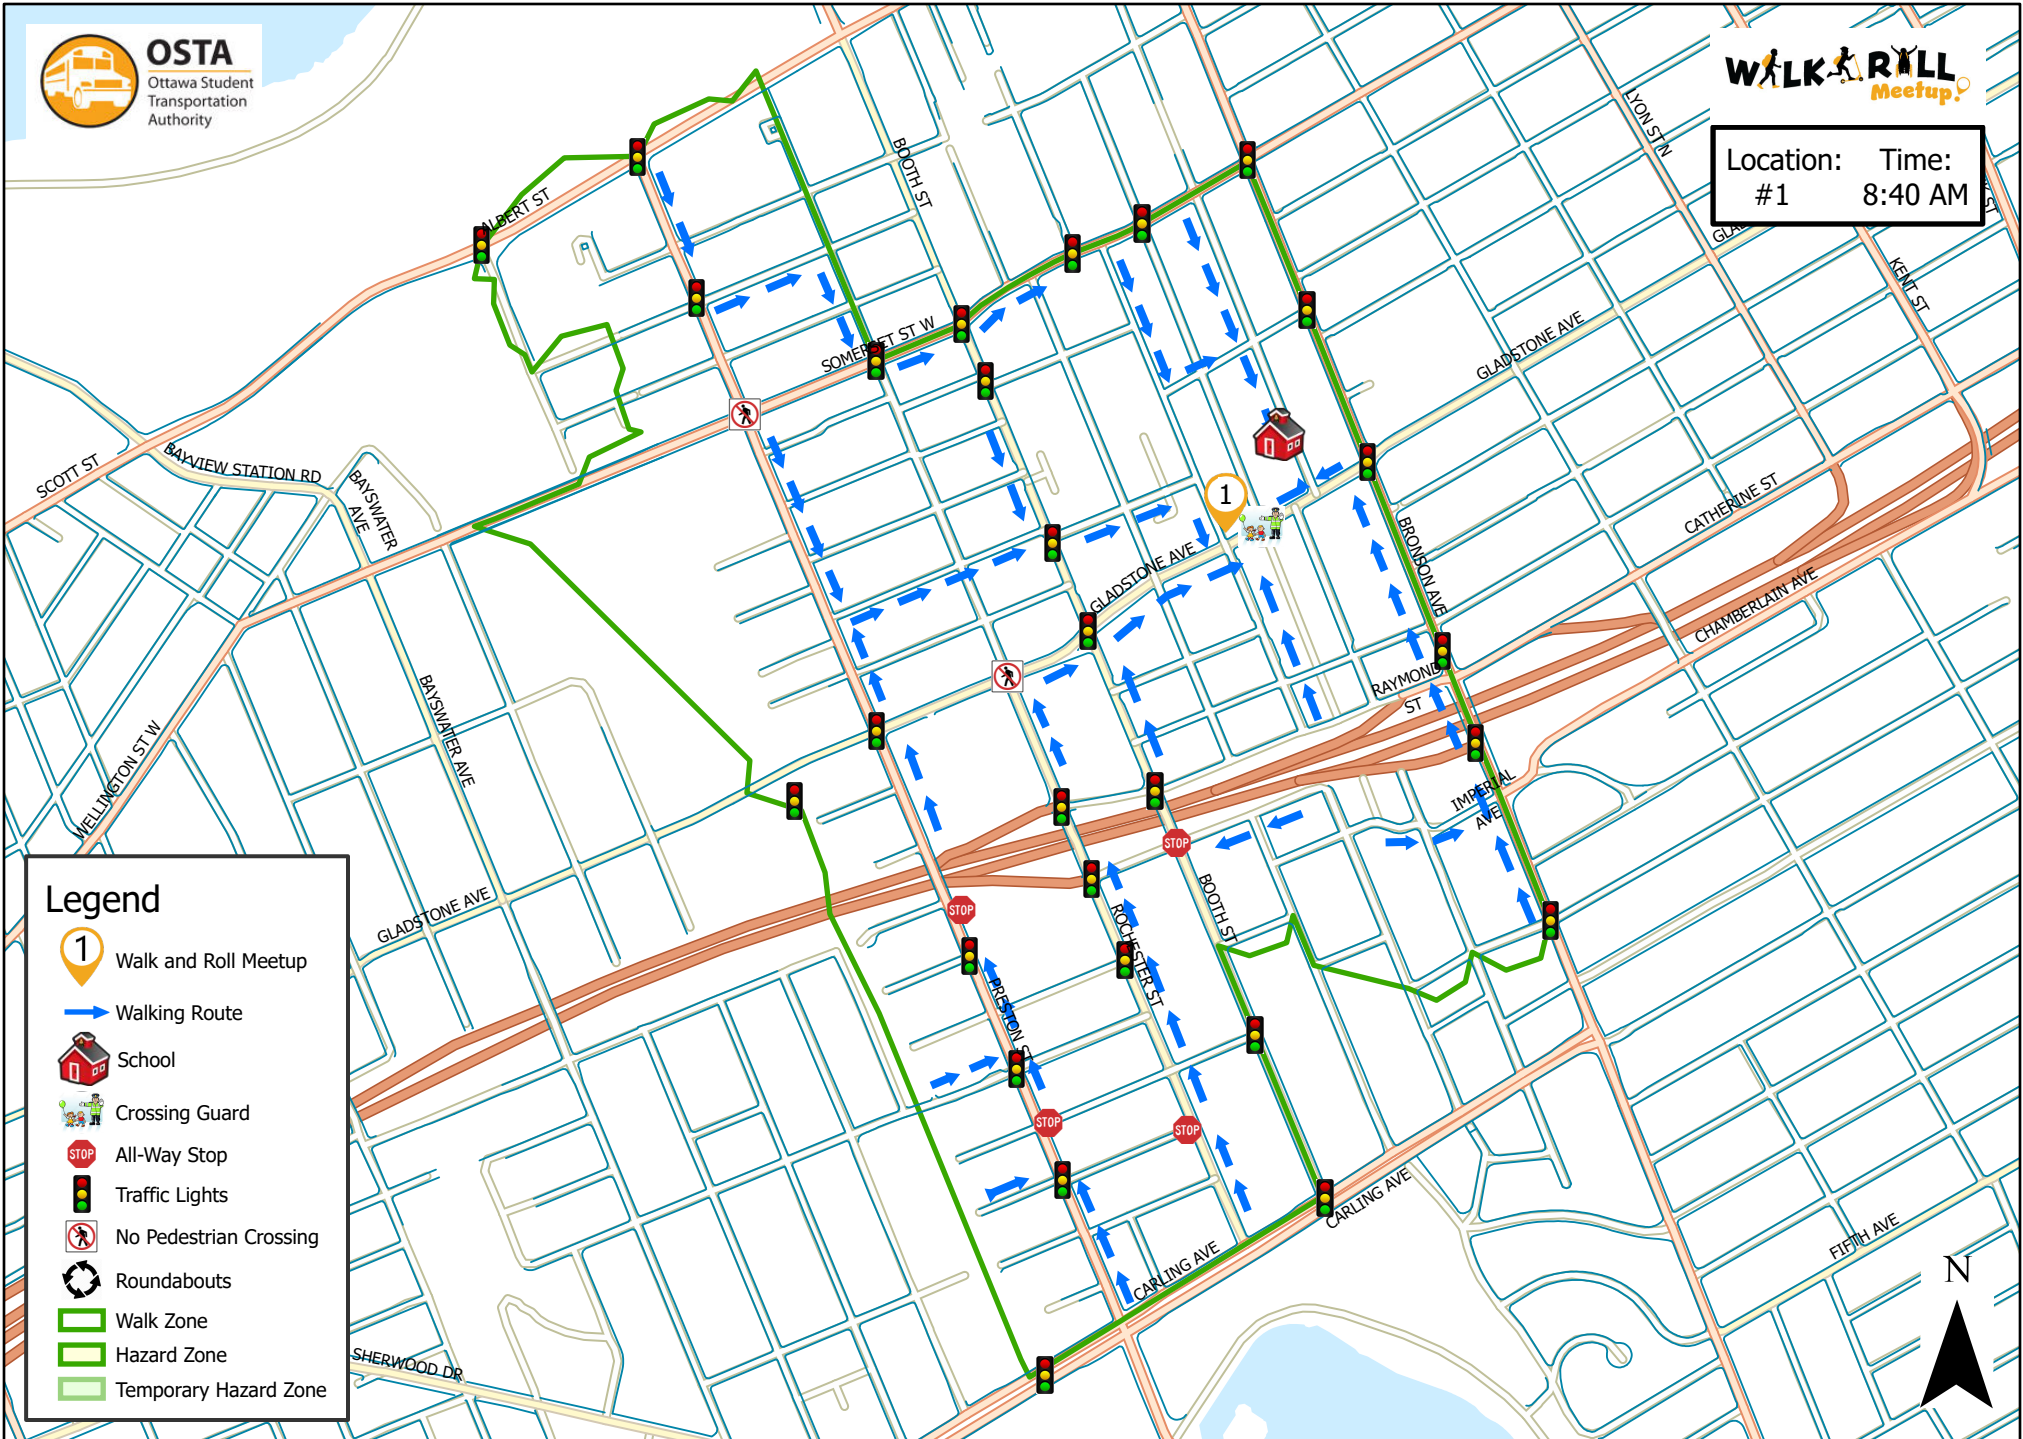

Cambridge Street Comm. Public School

Location: Time:
#1 8:40 AM

This map is intended for information purposes only. Ottawa Student Transportation Authority assumes no responsibility for people using these routes.