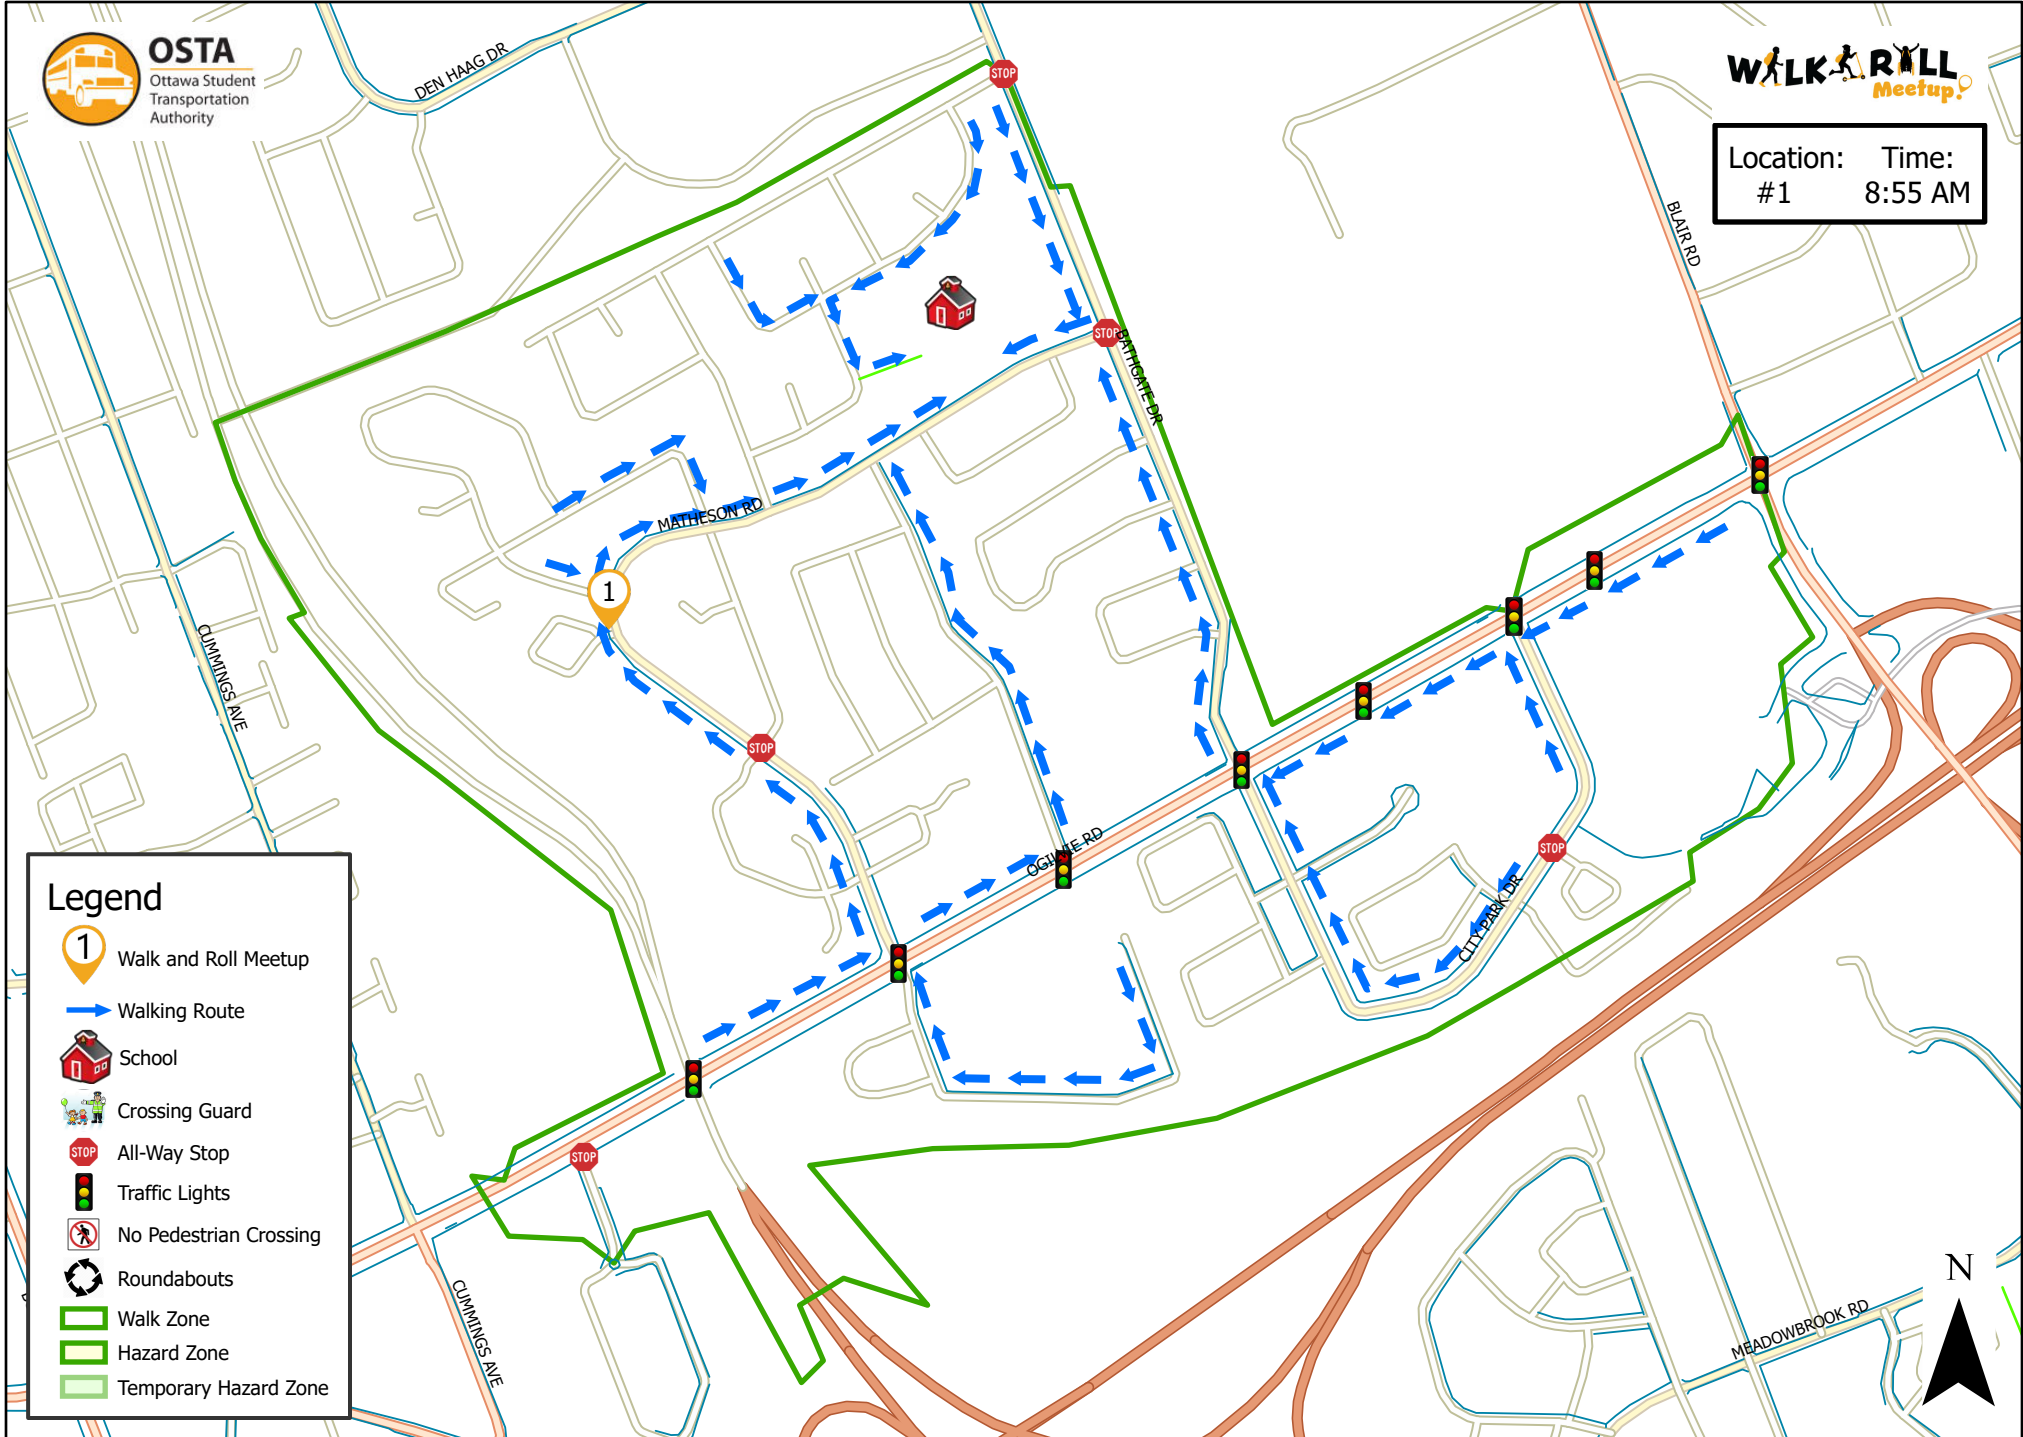

# Carson Grove Elementary School

Location: Time:  
#1 8:55 AM

## Legend

- Walk and Roll Meetup
- Walking Route
- School
- Crossing Guard
- All-Way Stop
- Traffic Lights
- No Pedestrian Crossing
- Roundabouts
- Walk Zone
- Hazard Zone
- Temporary Hazard Zone

This map is intended for information purposes only. Ottawa Student Transportation Authority assumes no responsibility for people using these routes.