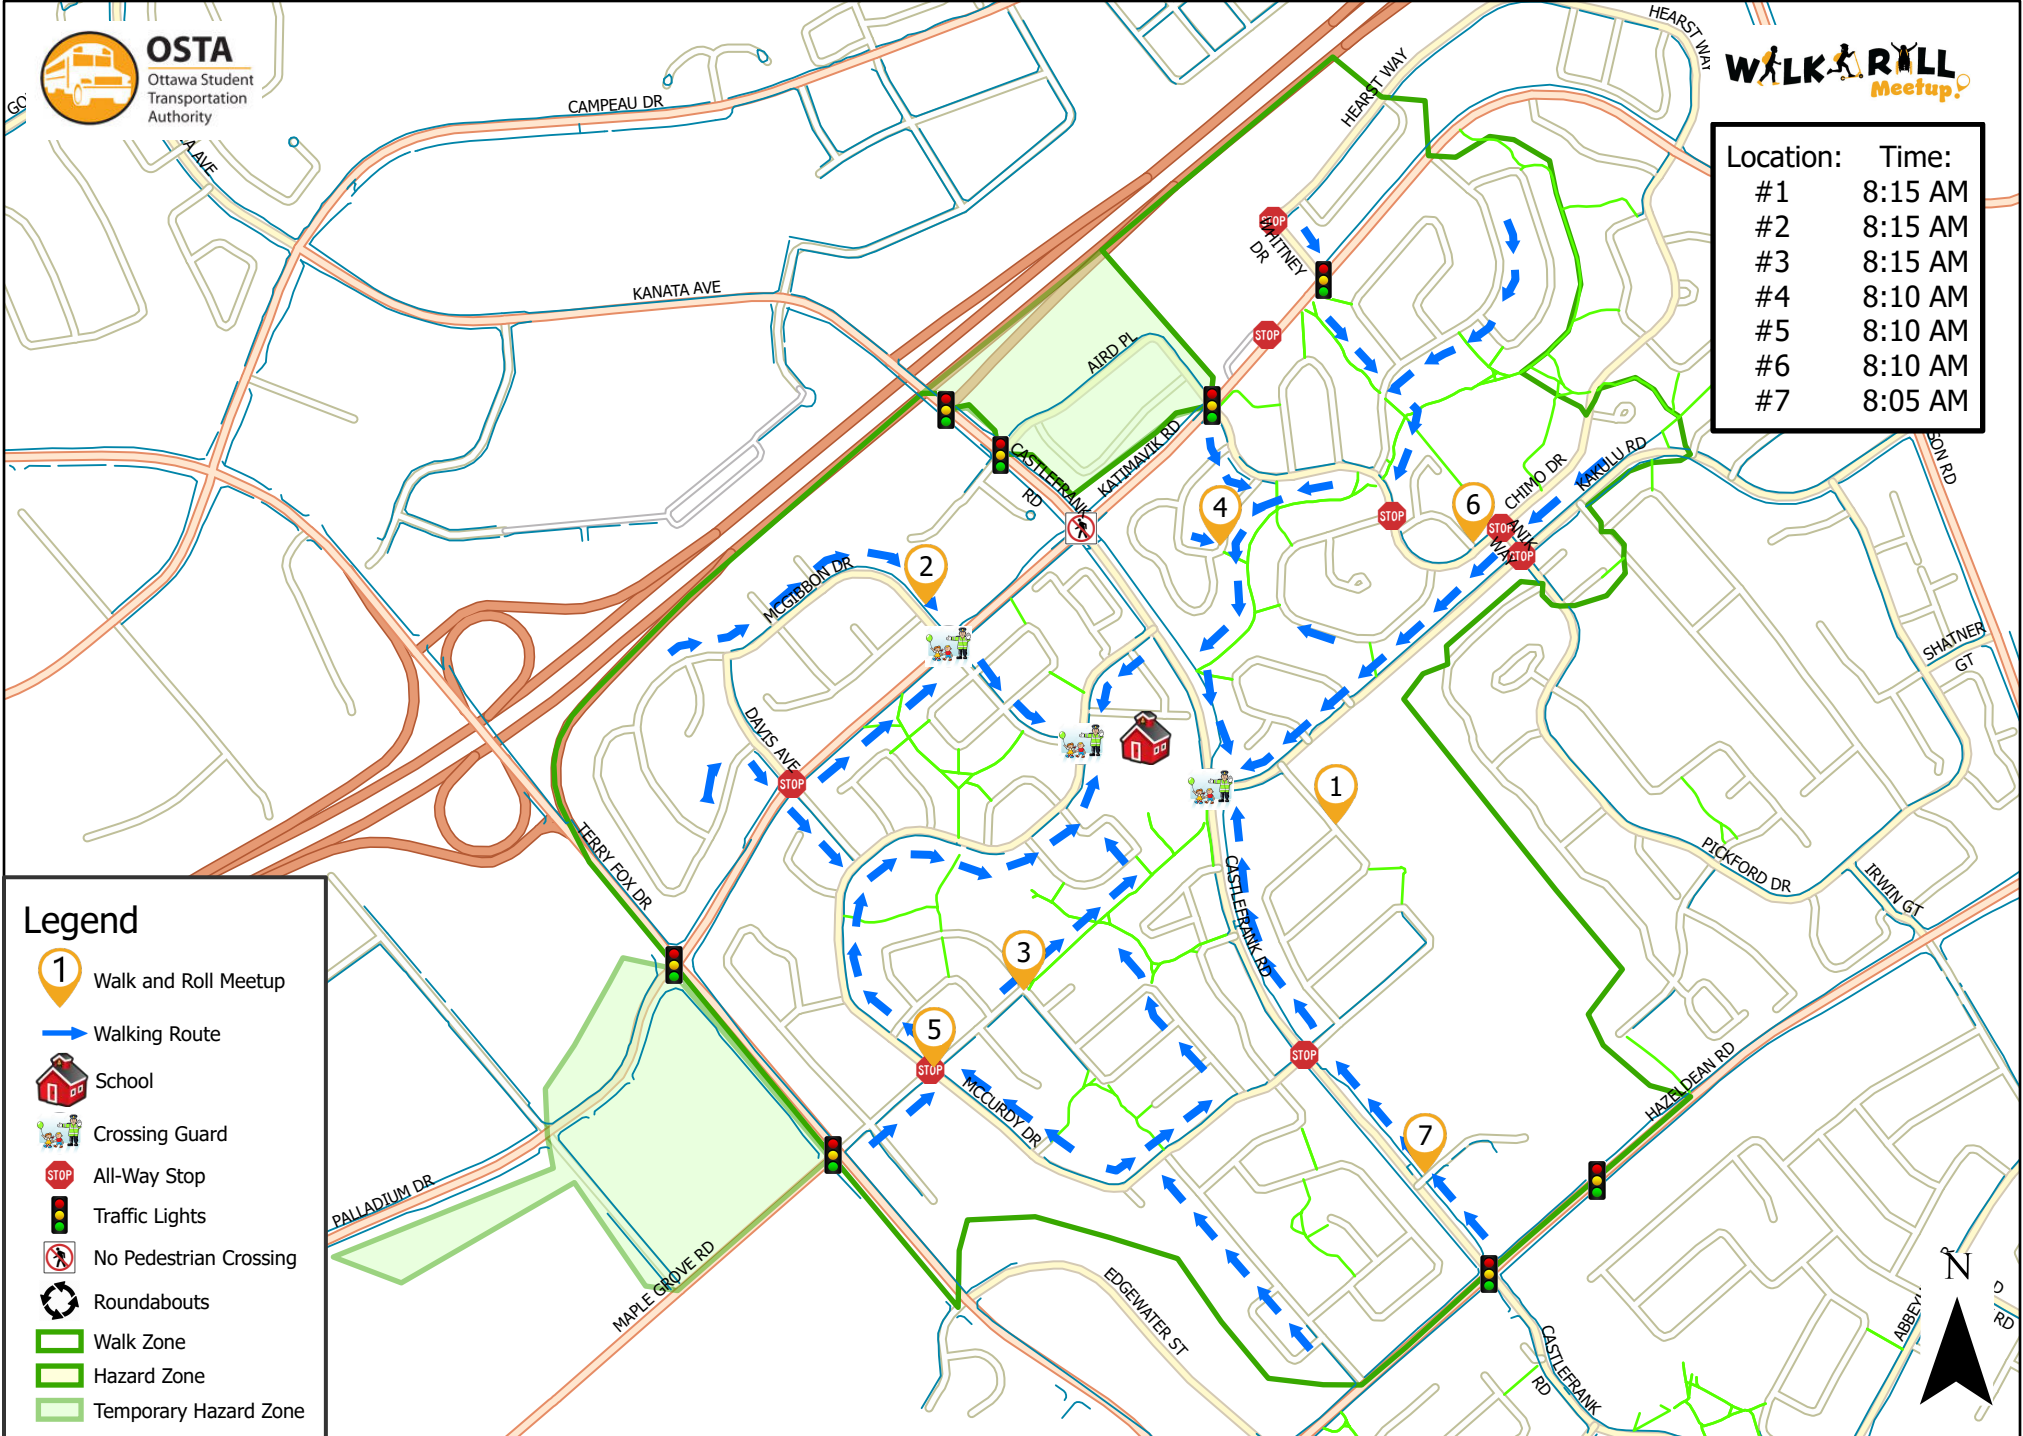

# Castlefrank Elementary School

Location:	Time:
#1	8:15 AM
#2	8:15 AM
#3	8:15 AM
#4	8:10 AM
#5	8:10 AM
#6	8:10 AM
#7	8:05 AM

- Legend**
- Walk and Roll Meetup
  - Walking Route
  - School
  - Crossing Guard
  - All-Way Stop
  - Traffic Lights
  - No Pedestrian Crossing
  - Roundabouts
  - Walk Zone
  - Hazard Zone
  - Temporary Hazard Zone

This map is intended for information purposes only. Ottawa Student Transportation Authority assumes no responsibility for people using these routes.