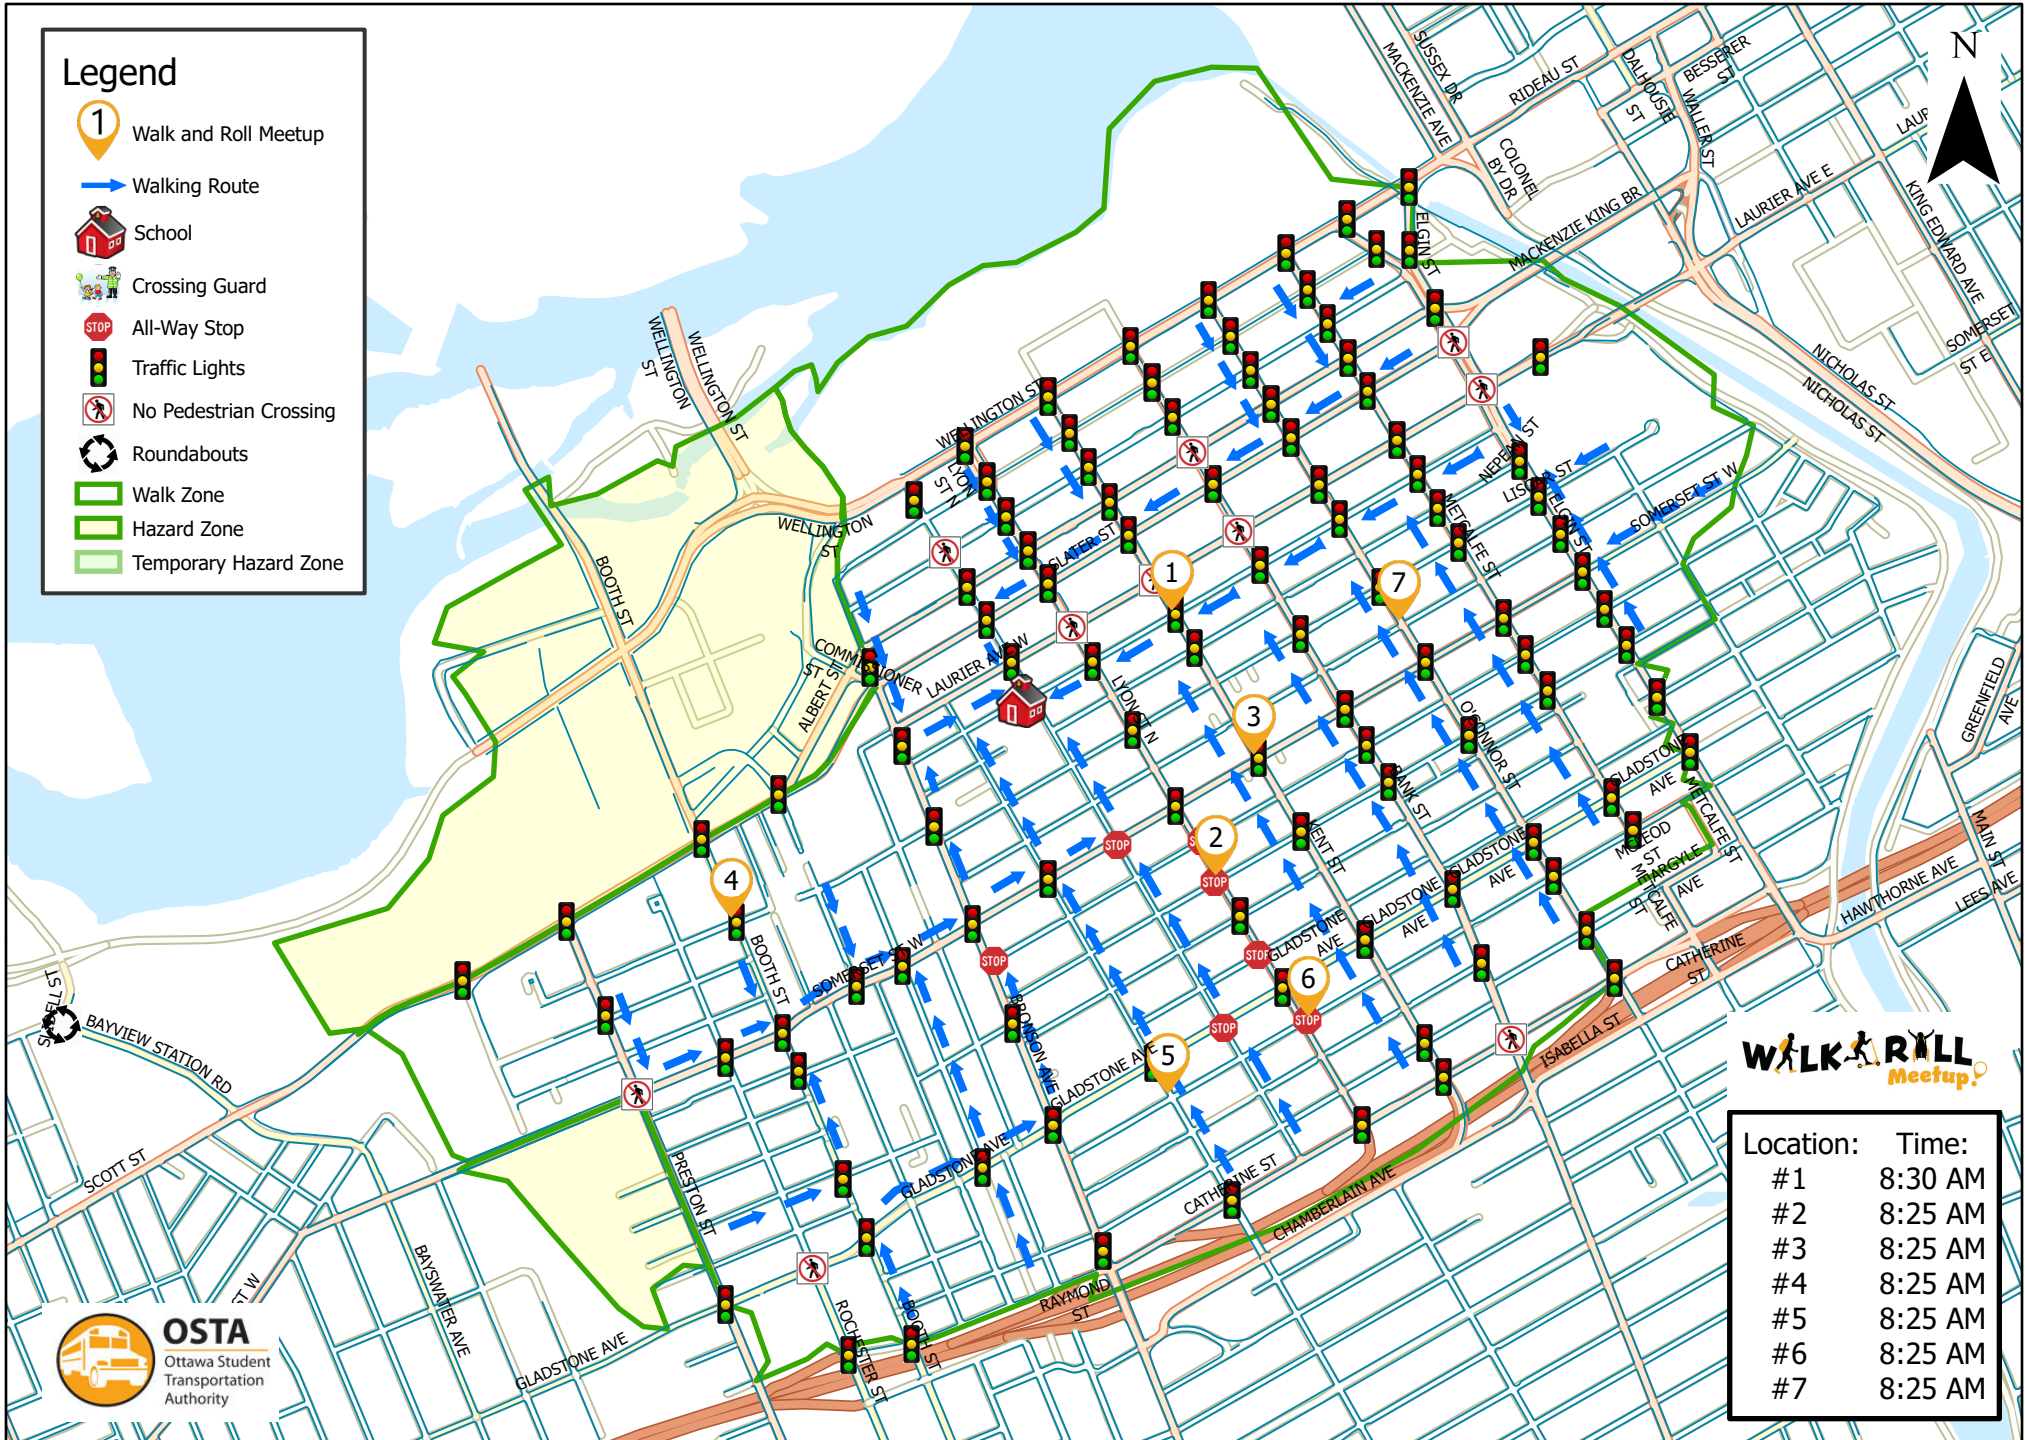

Centennial Public School

This map is intended for information purposes only. Ottawa Student Transportation Authority assumes no responsibility for people using these routes.