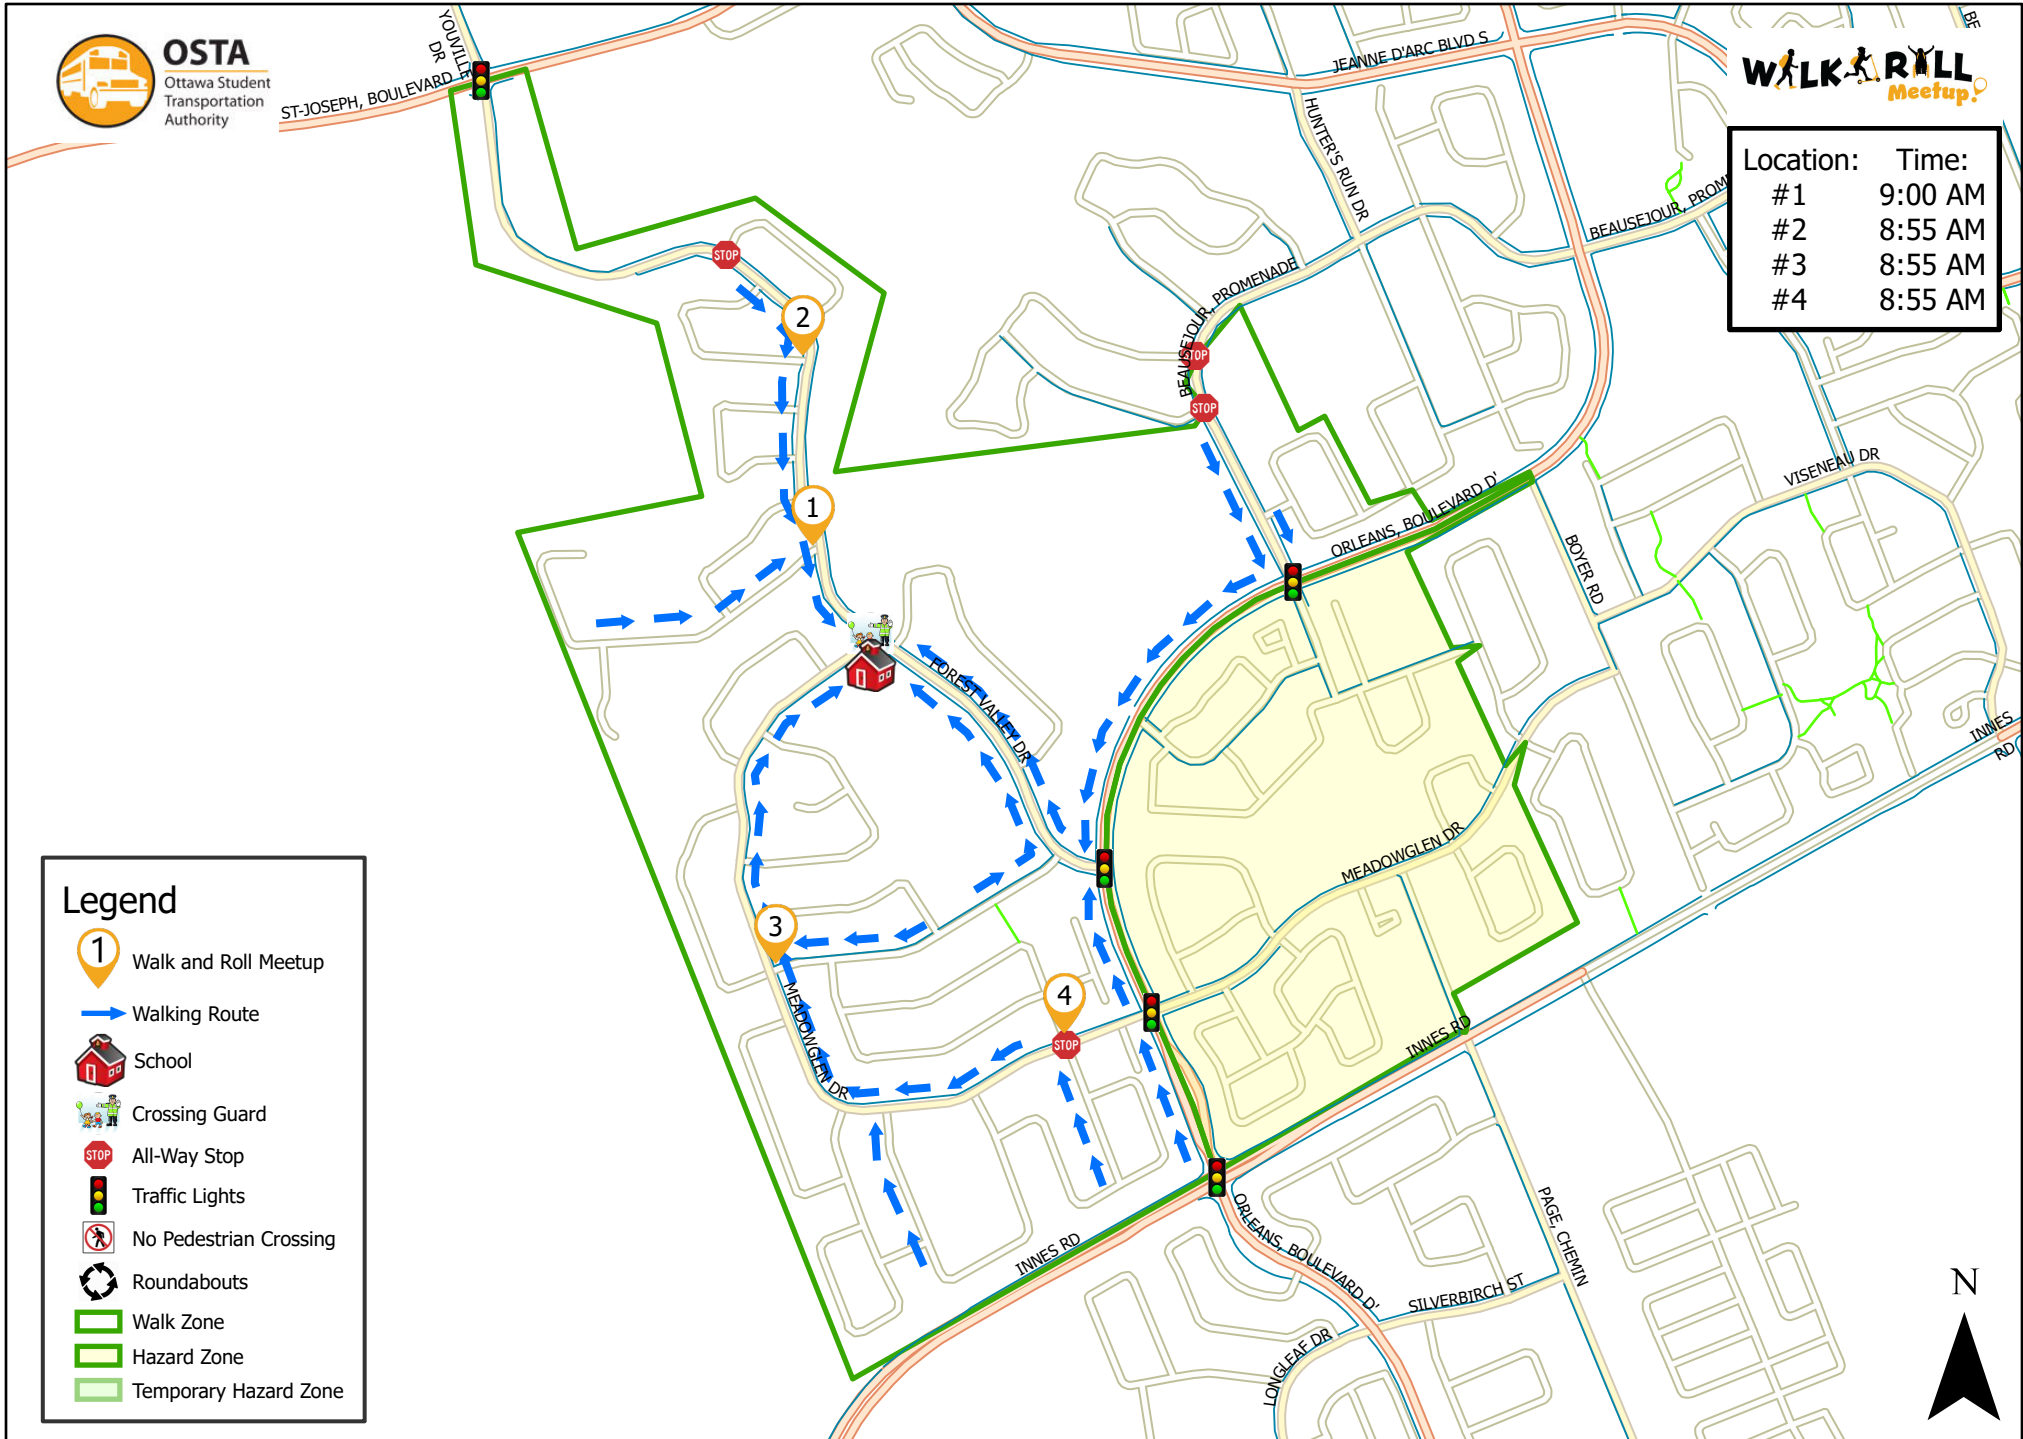

# Chapel Hill Catholic School

Location:	Time:
#1	9:00 AM
#2	8:55 AM
#3	8:55 AM
#4	8:55 AM

## Legend

-  Walk and Roll Meetup
-  Walking Route
-  School
-  Crossing Guard
-  All-Way Stop
-  Traffic Lights
-  No Pedestrian Crossing
-  Roundabouts
-  Walk Zone
-  Hazard Zone
-  Temporary Hazard Zone

This map is intended for information purposes only. Ottawa Student Transportation Authority assumes no responsibility for people using these routes.