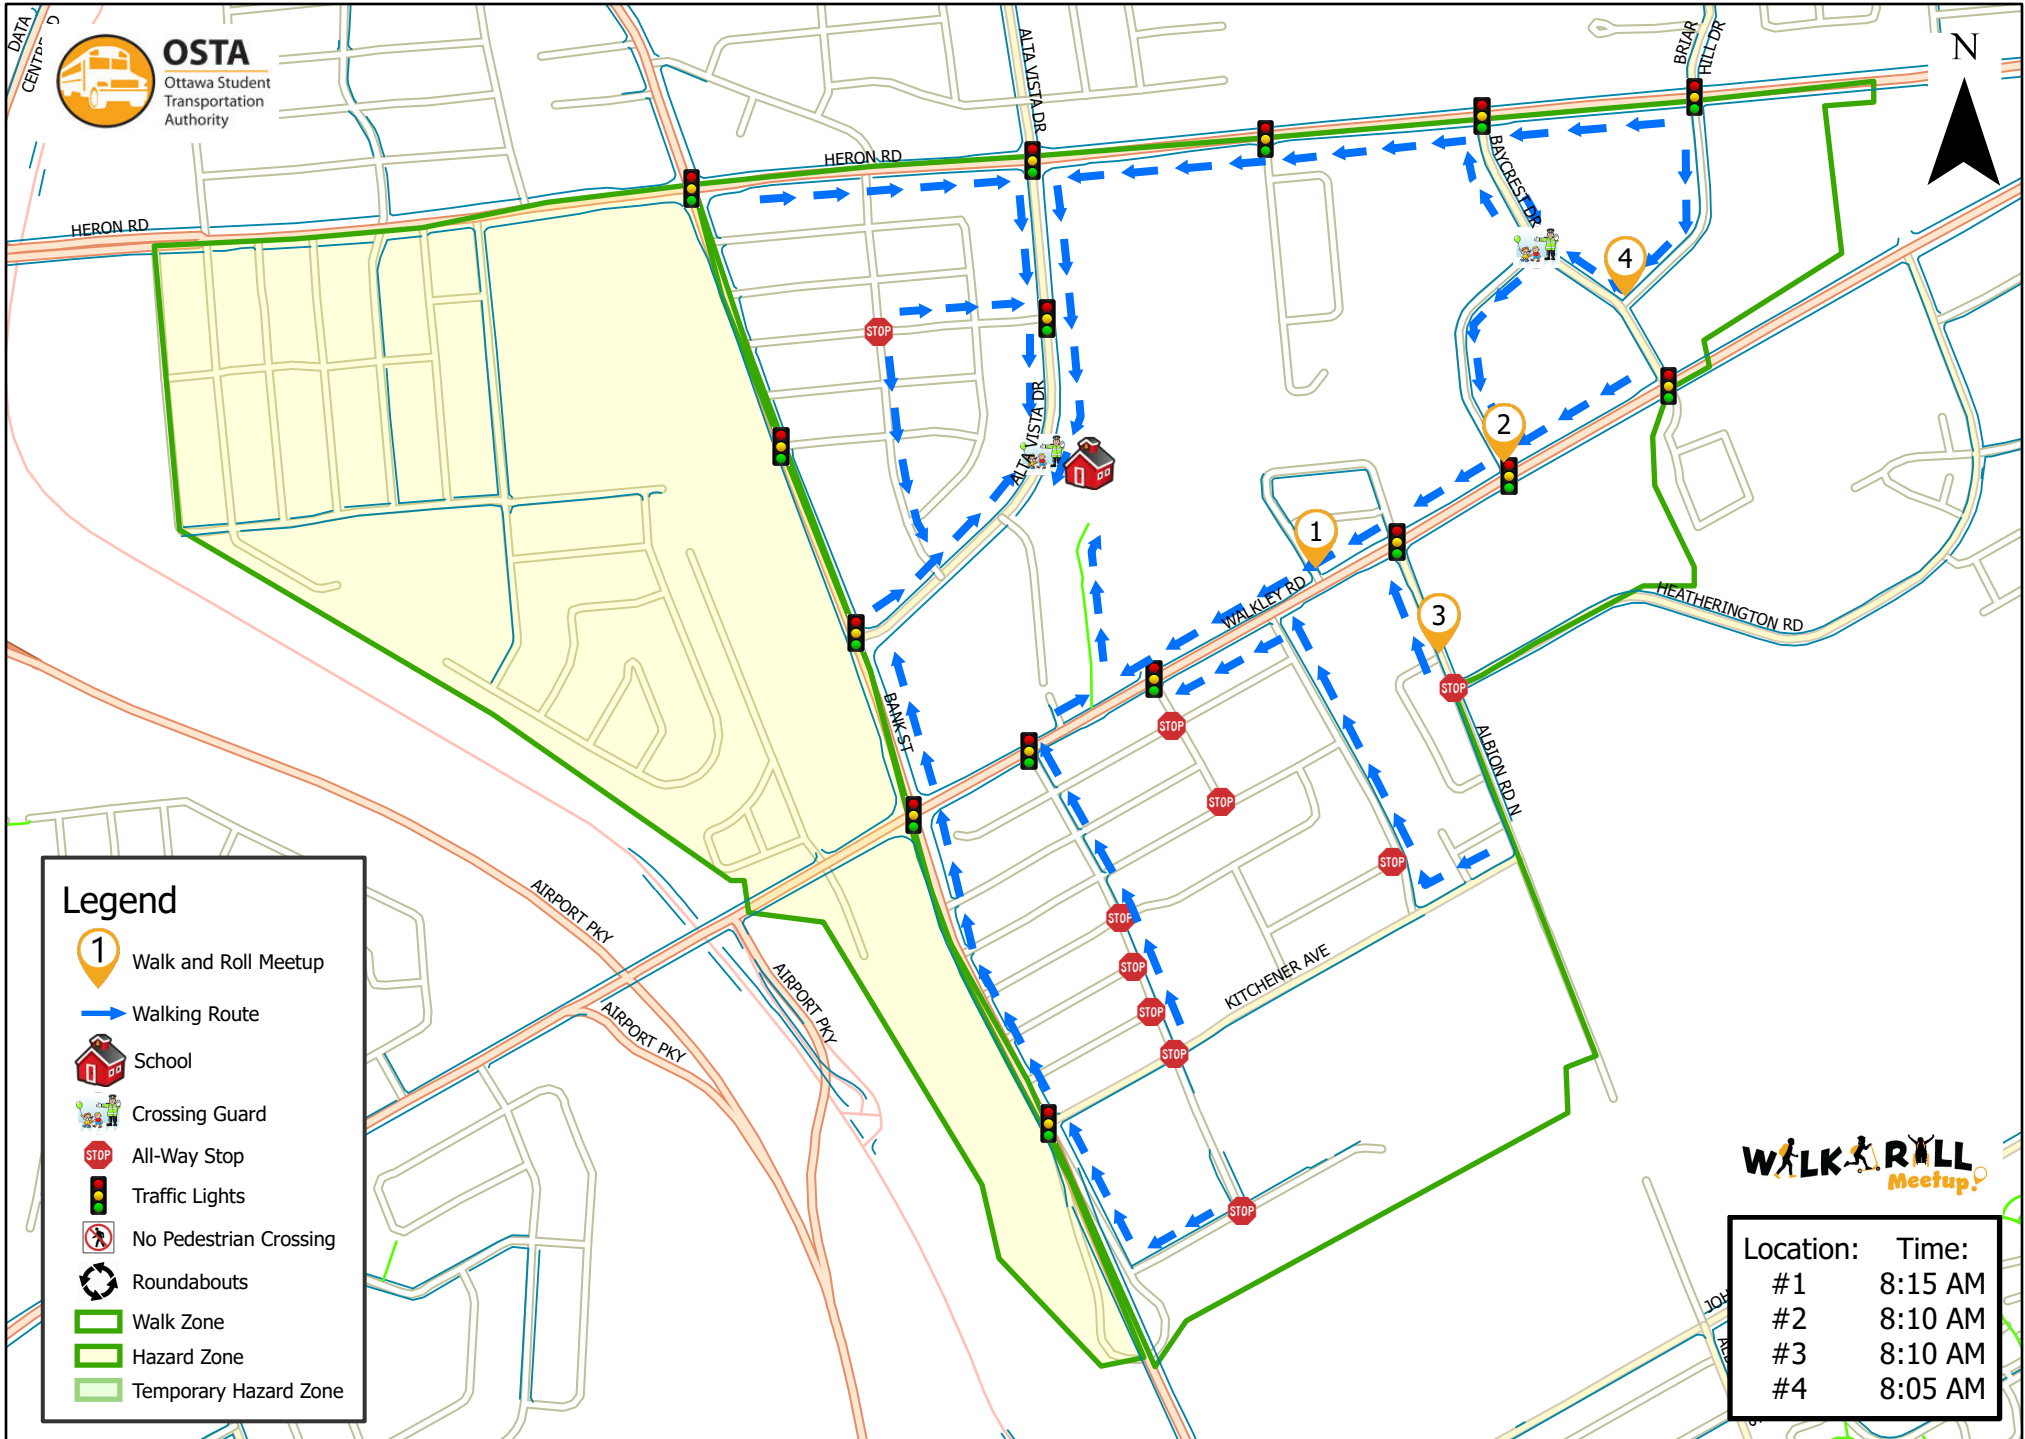

Charles H. Hulse Public School

This map is intended for information purposes only. Ottawa Student Transportation Authority assumes no responsibility for people using these routes.