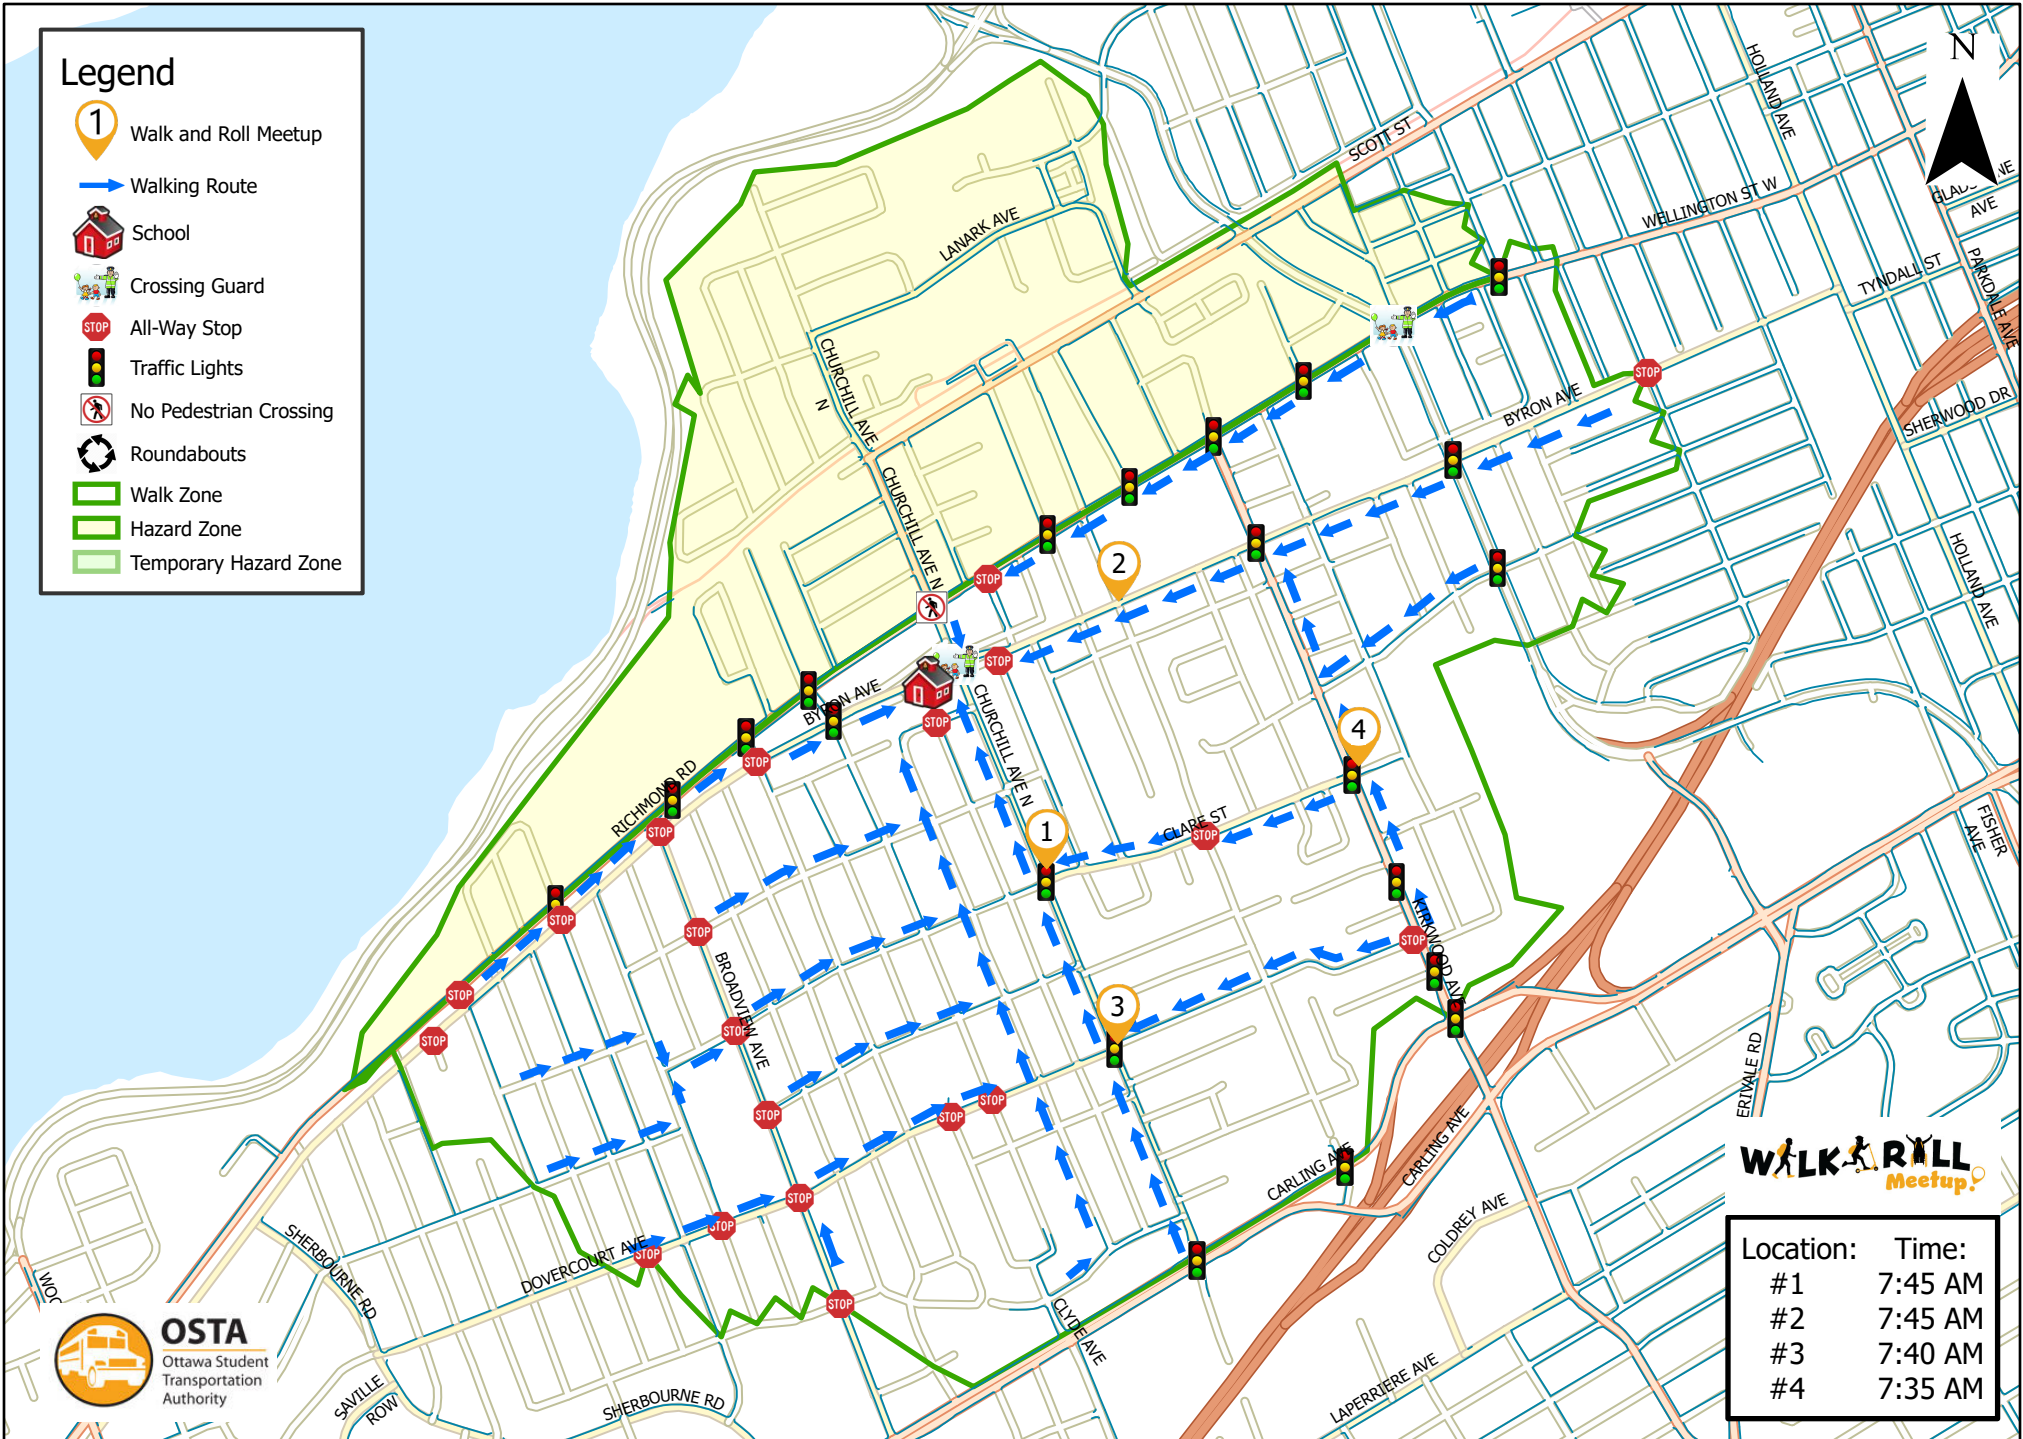

# Churchill Alternative School

This map is intended for information purposes only. Ottawa Student Transportation Authority assumes no responsibility for people using these routes.