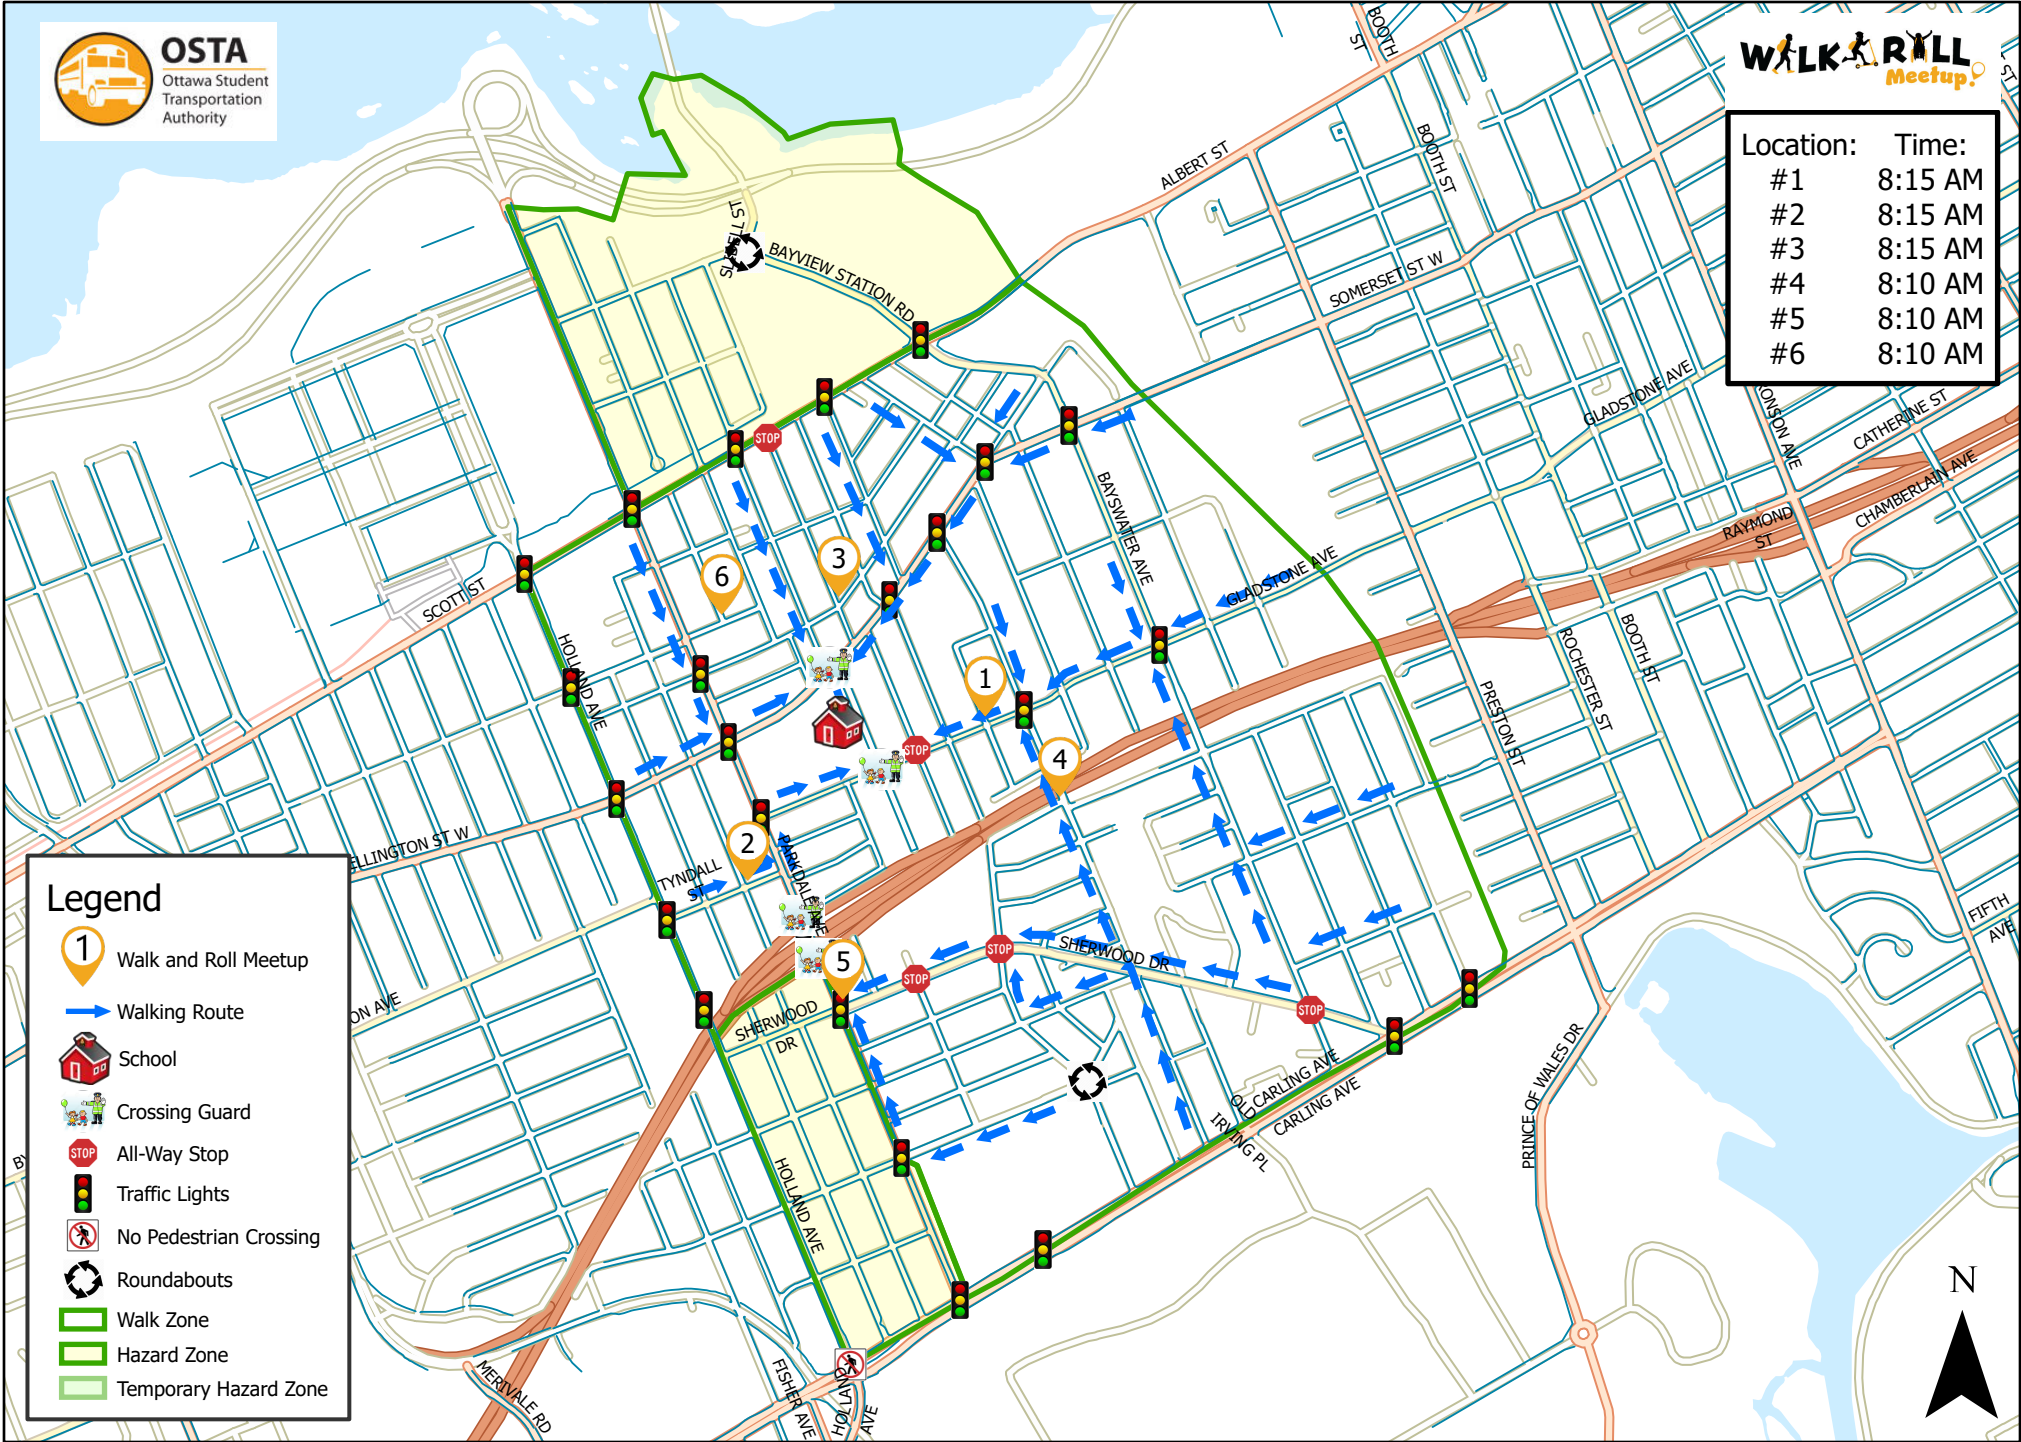

Connaught Public School

Location:	Time:
#1	8:15 AM
#2	8:15 AM
#3	8:15 AM
#4	8:10 AM
#5	8:10 AM
#6	8:10 AM

Legend

- Walk and Roll Meetup
- Walking Route
- School
- Crossing Guard
- All-Way Stop
- Traffic Lights
- No Pedestrian Crossing
- Roundabouts
- Walk Zone
- Hazard Zone
- Temporary Hazard Zone

This map is intended for information purposes only. Ottawa Student Transportation Authority assumes no responsibility for people using these routes.