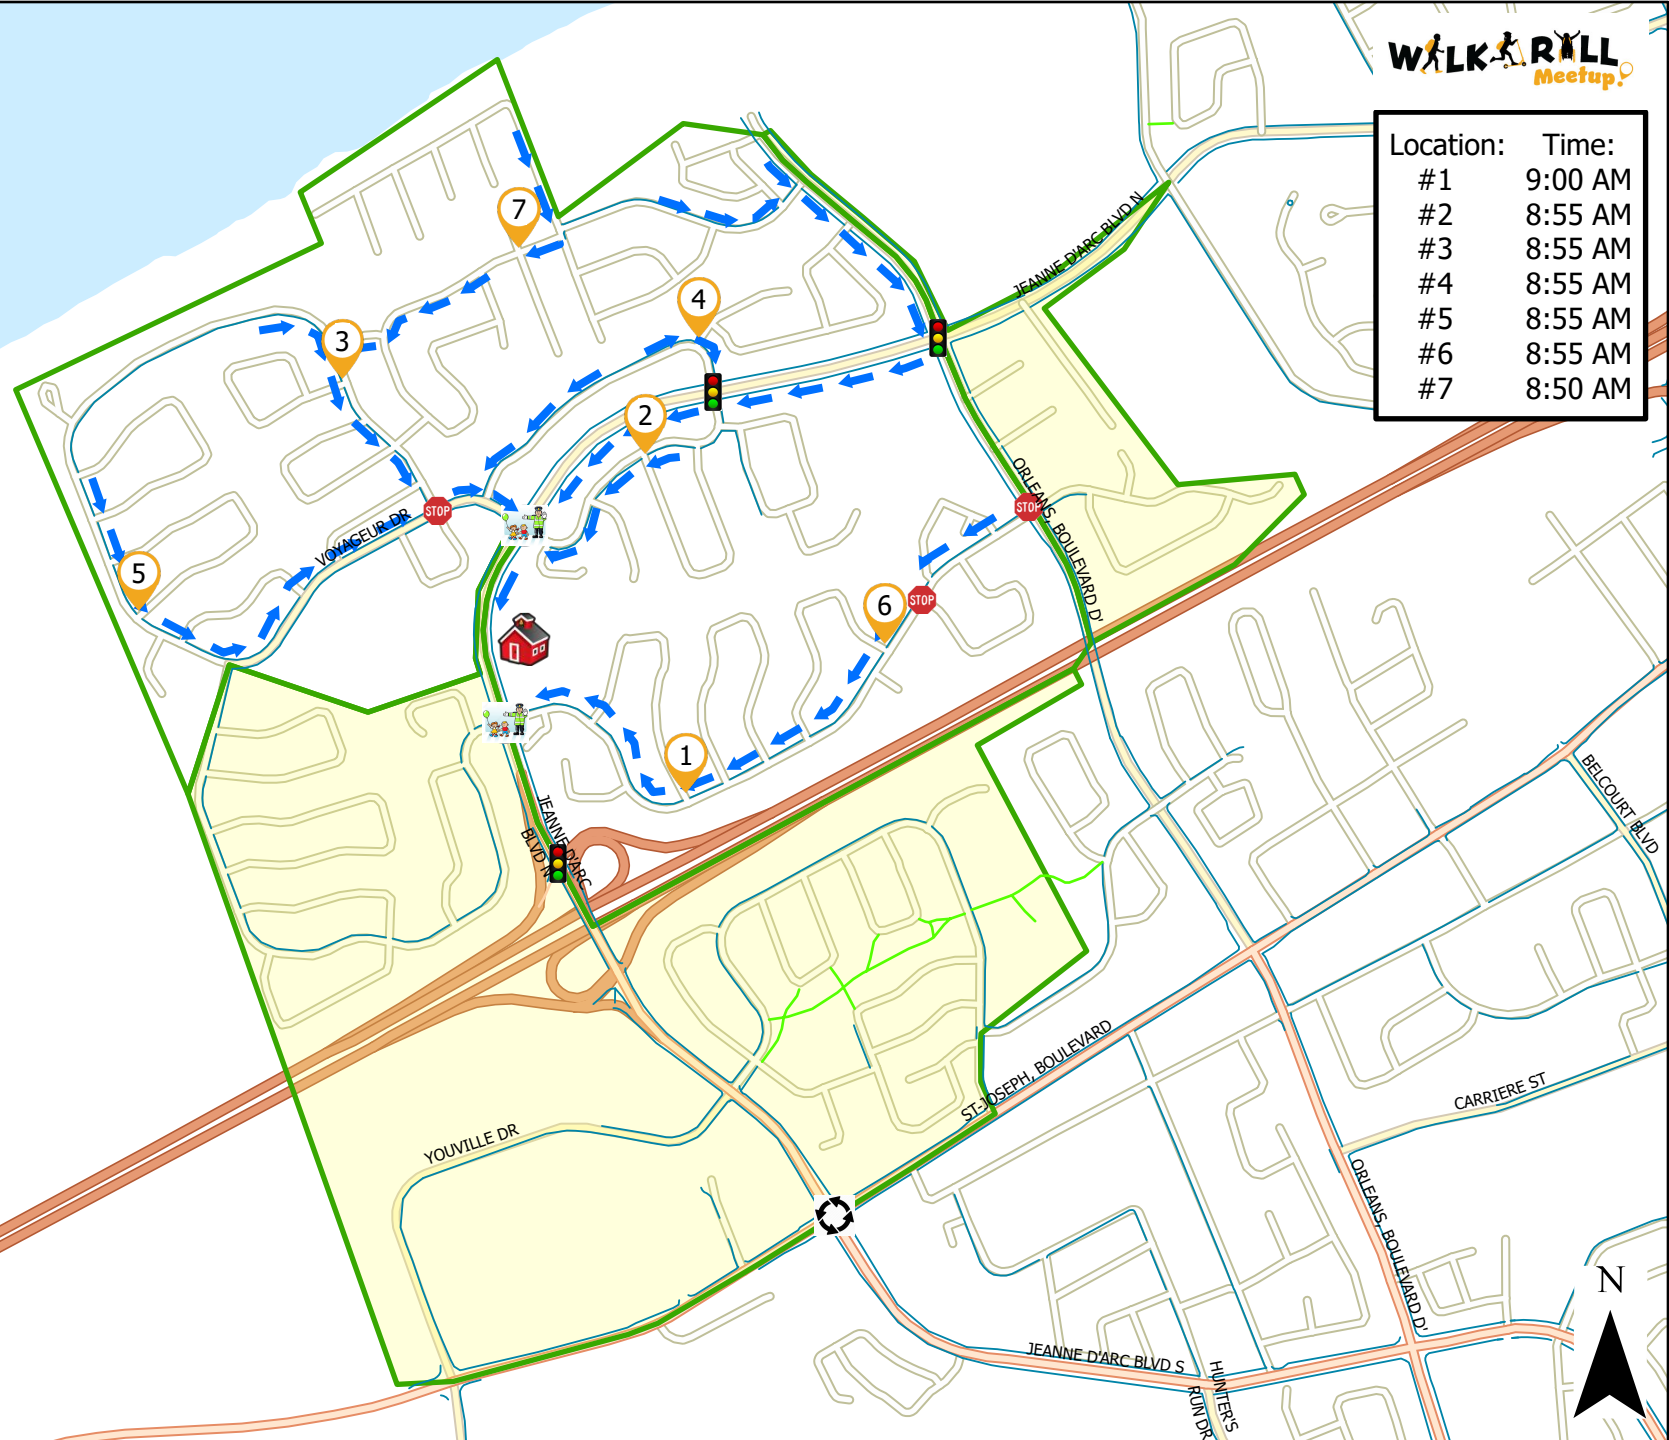

Convent Glen Catholic School

Location:	Time:
#1	9:00 AM
#2	8:55 AM
#3	8:55 AM
#4	8:55 AM
#5	8:55 AM
#6	8:55 AM
#7	8:50 AM

Legend

- Walk and Roll Meetup
- Walking Route
- School
- Crossing Guard
- All-Way Stop
- Traffic Lights
- No Pedestrian Crossing
- Roundabouts
- Walk Zone
- Hazard Zone
- Temporary Hazard Zone

This map is intended for information purposes only. Ottawa Student Transportation Authority assumes no responsibility for people using these routes.