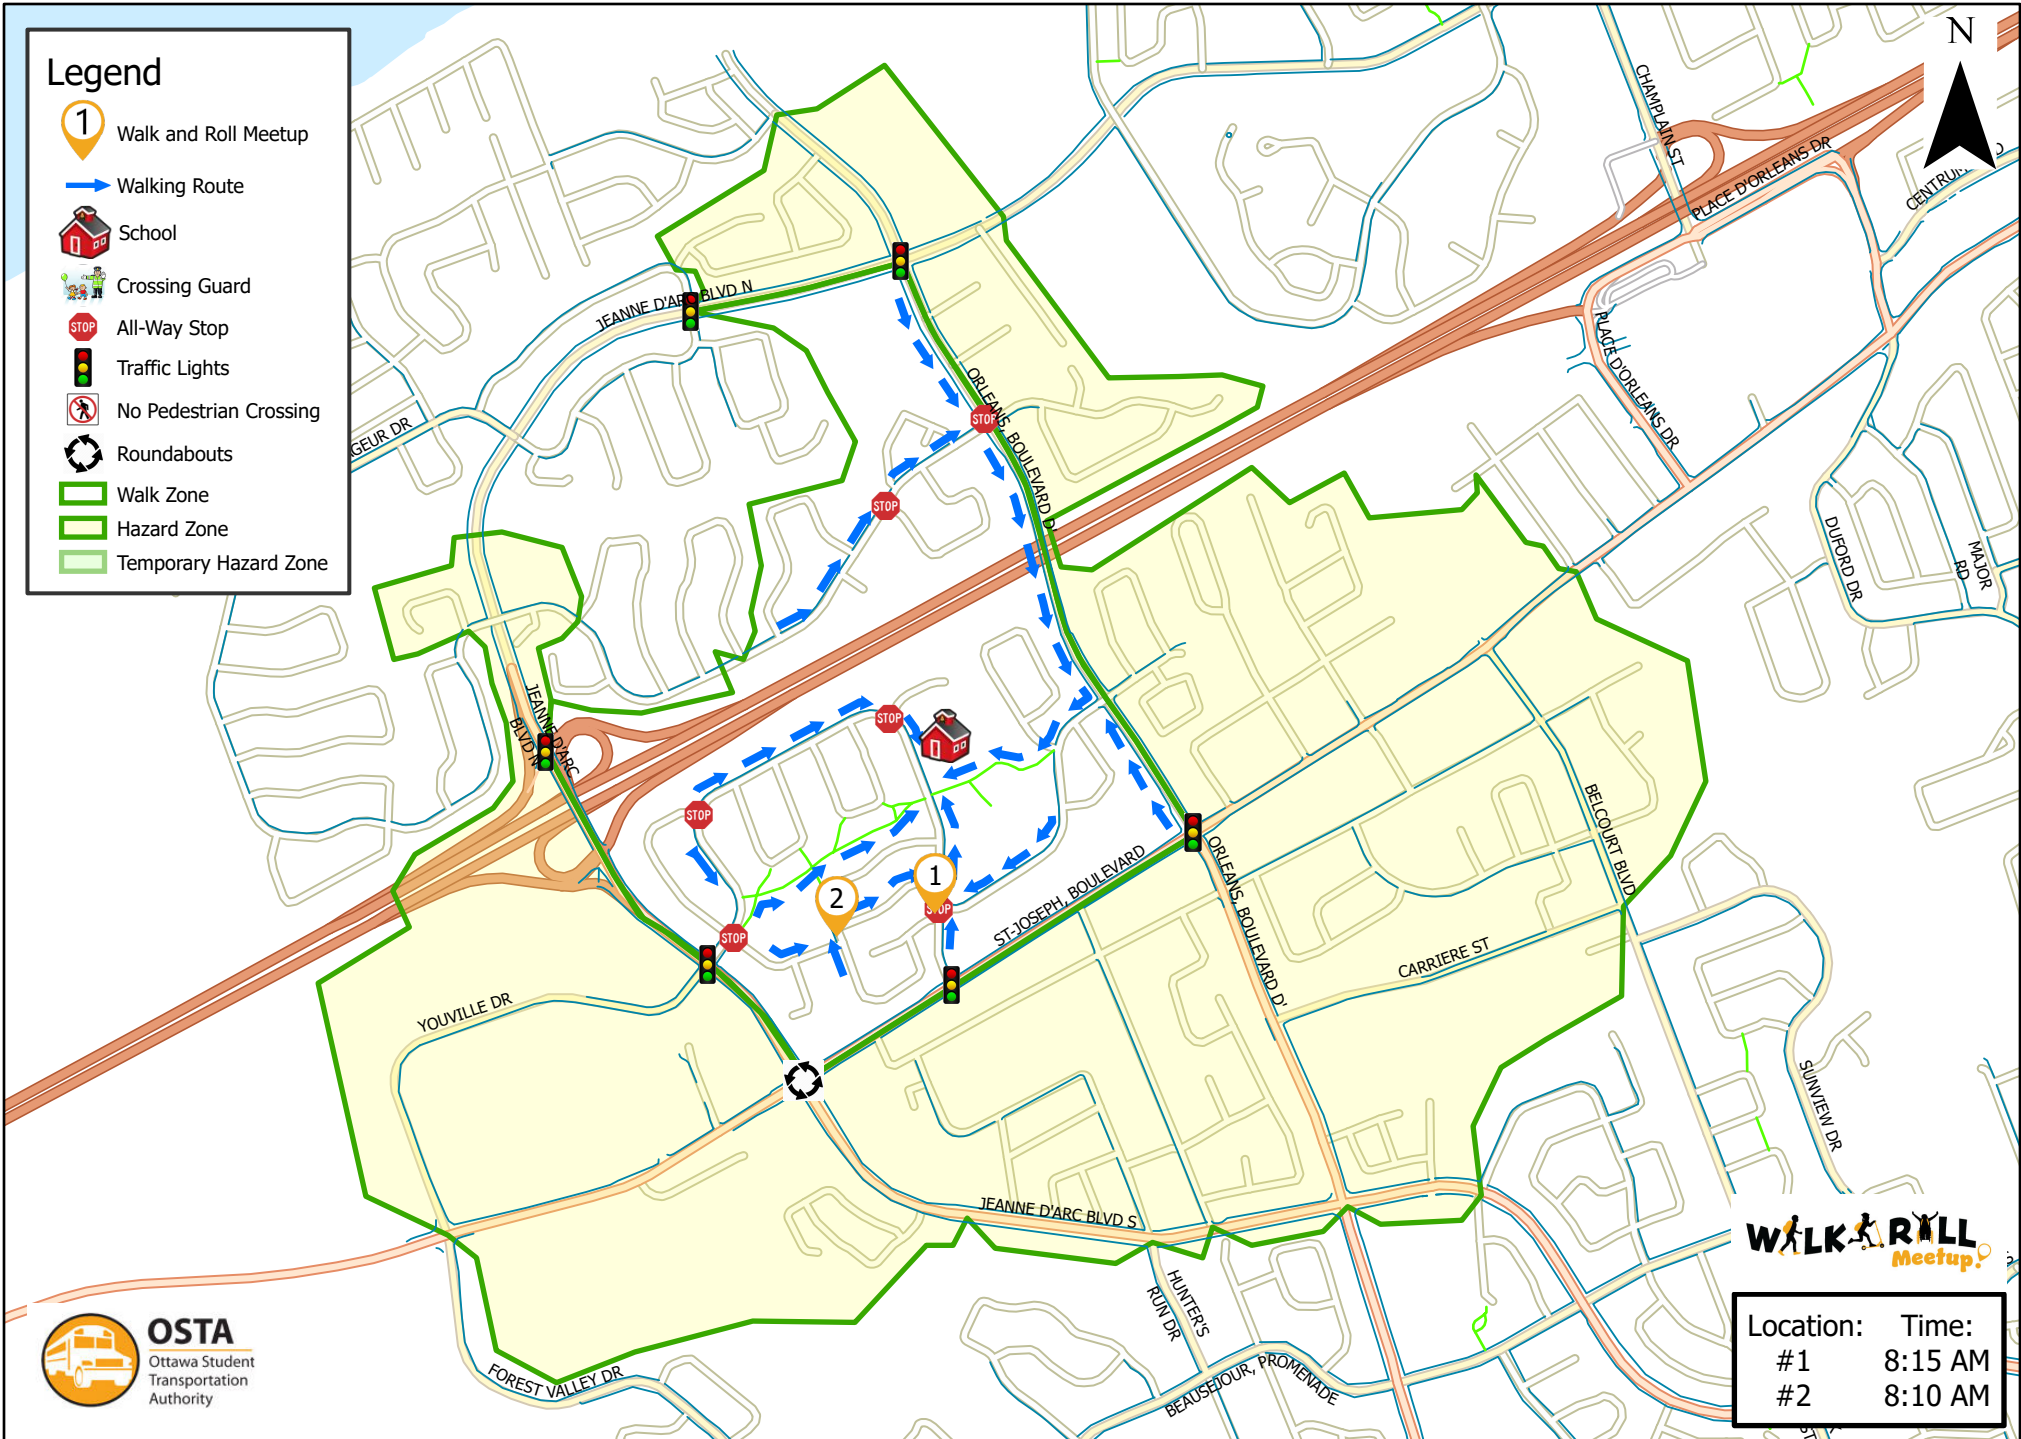

Convent Glen Elementary School

This map is intended for information purposes only. Ottawa Student Transportation Authority assumes no responsibility for people using these routes.