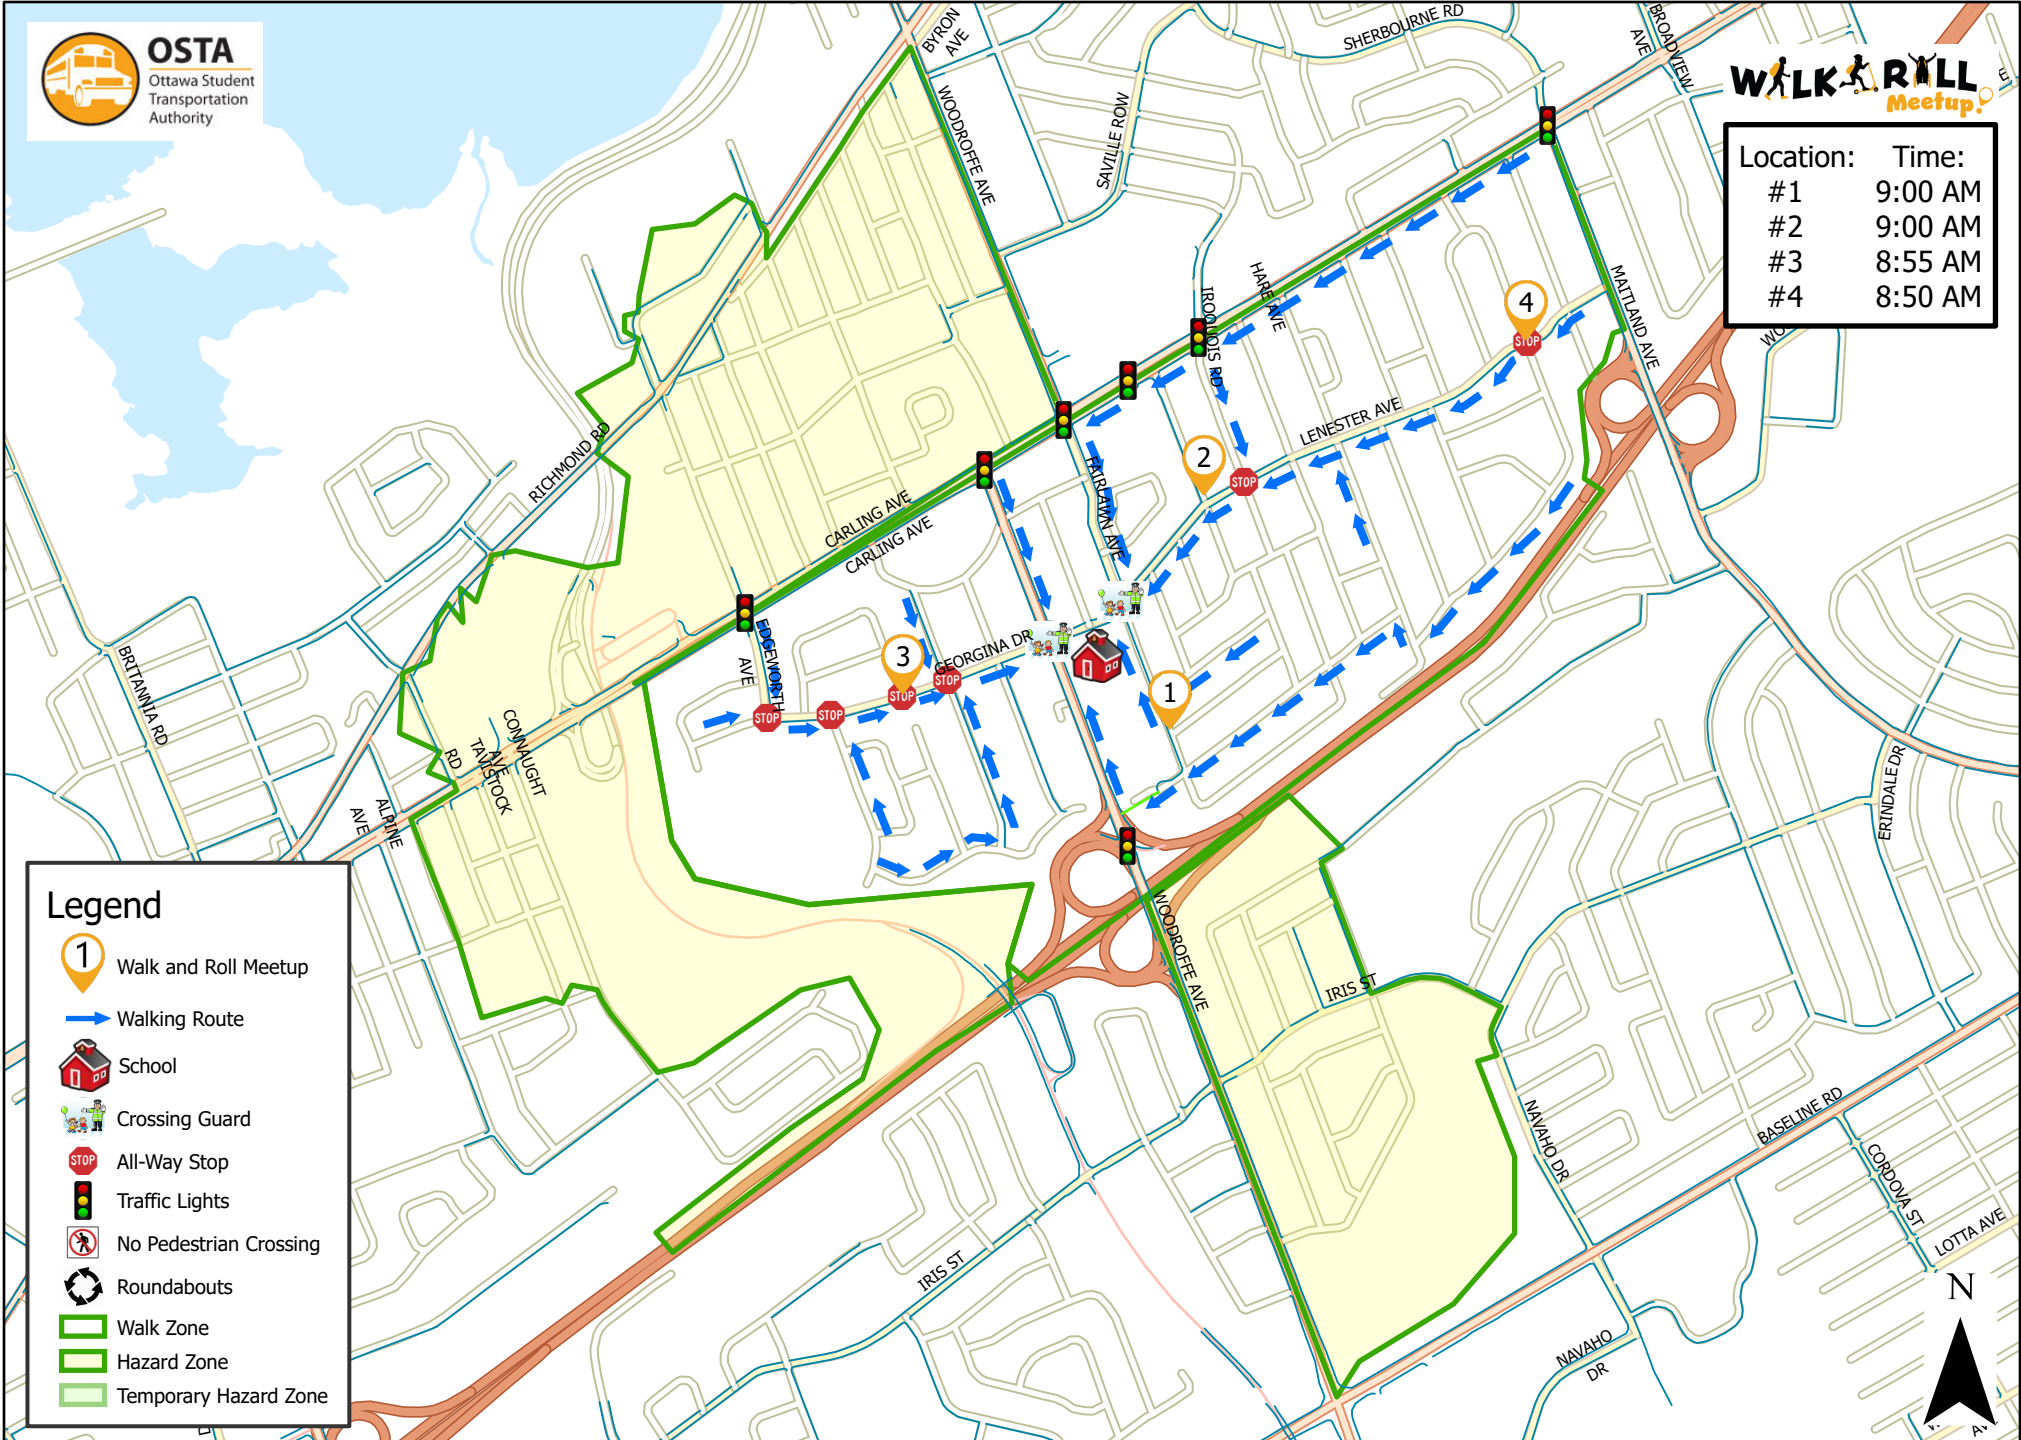

D. Roy Kennedy Public School

Location:	Time:
#1	9:00 AM
#2	9:00 AM
#3	8:55 AM
#4	8:50 AM

Legend

- Walk and Roll Meetup
- Walking Route
- School
- Crossing Guard
- All-Way Stop
- Traffic Lights
- No Pedestrian Crossing
- Roundabouts
- Walk Zone
- Hazard Zone
- Temporary Hazard Zone

This map is intended for information purposes only. Ottawa Student Transportation Authority assumes no responsibility for people using these routes.