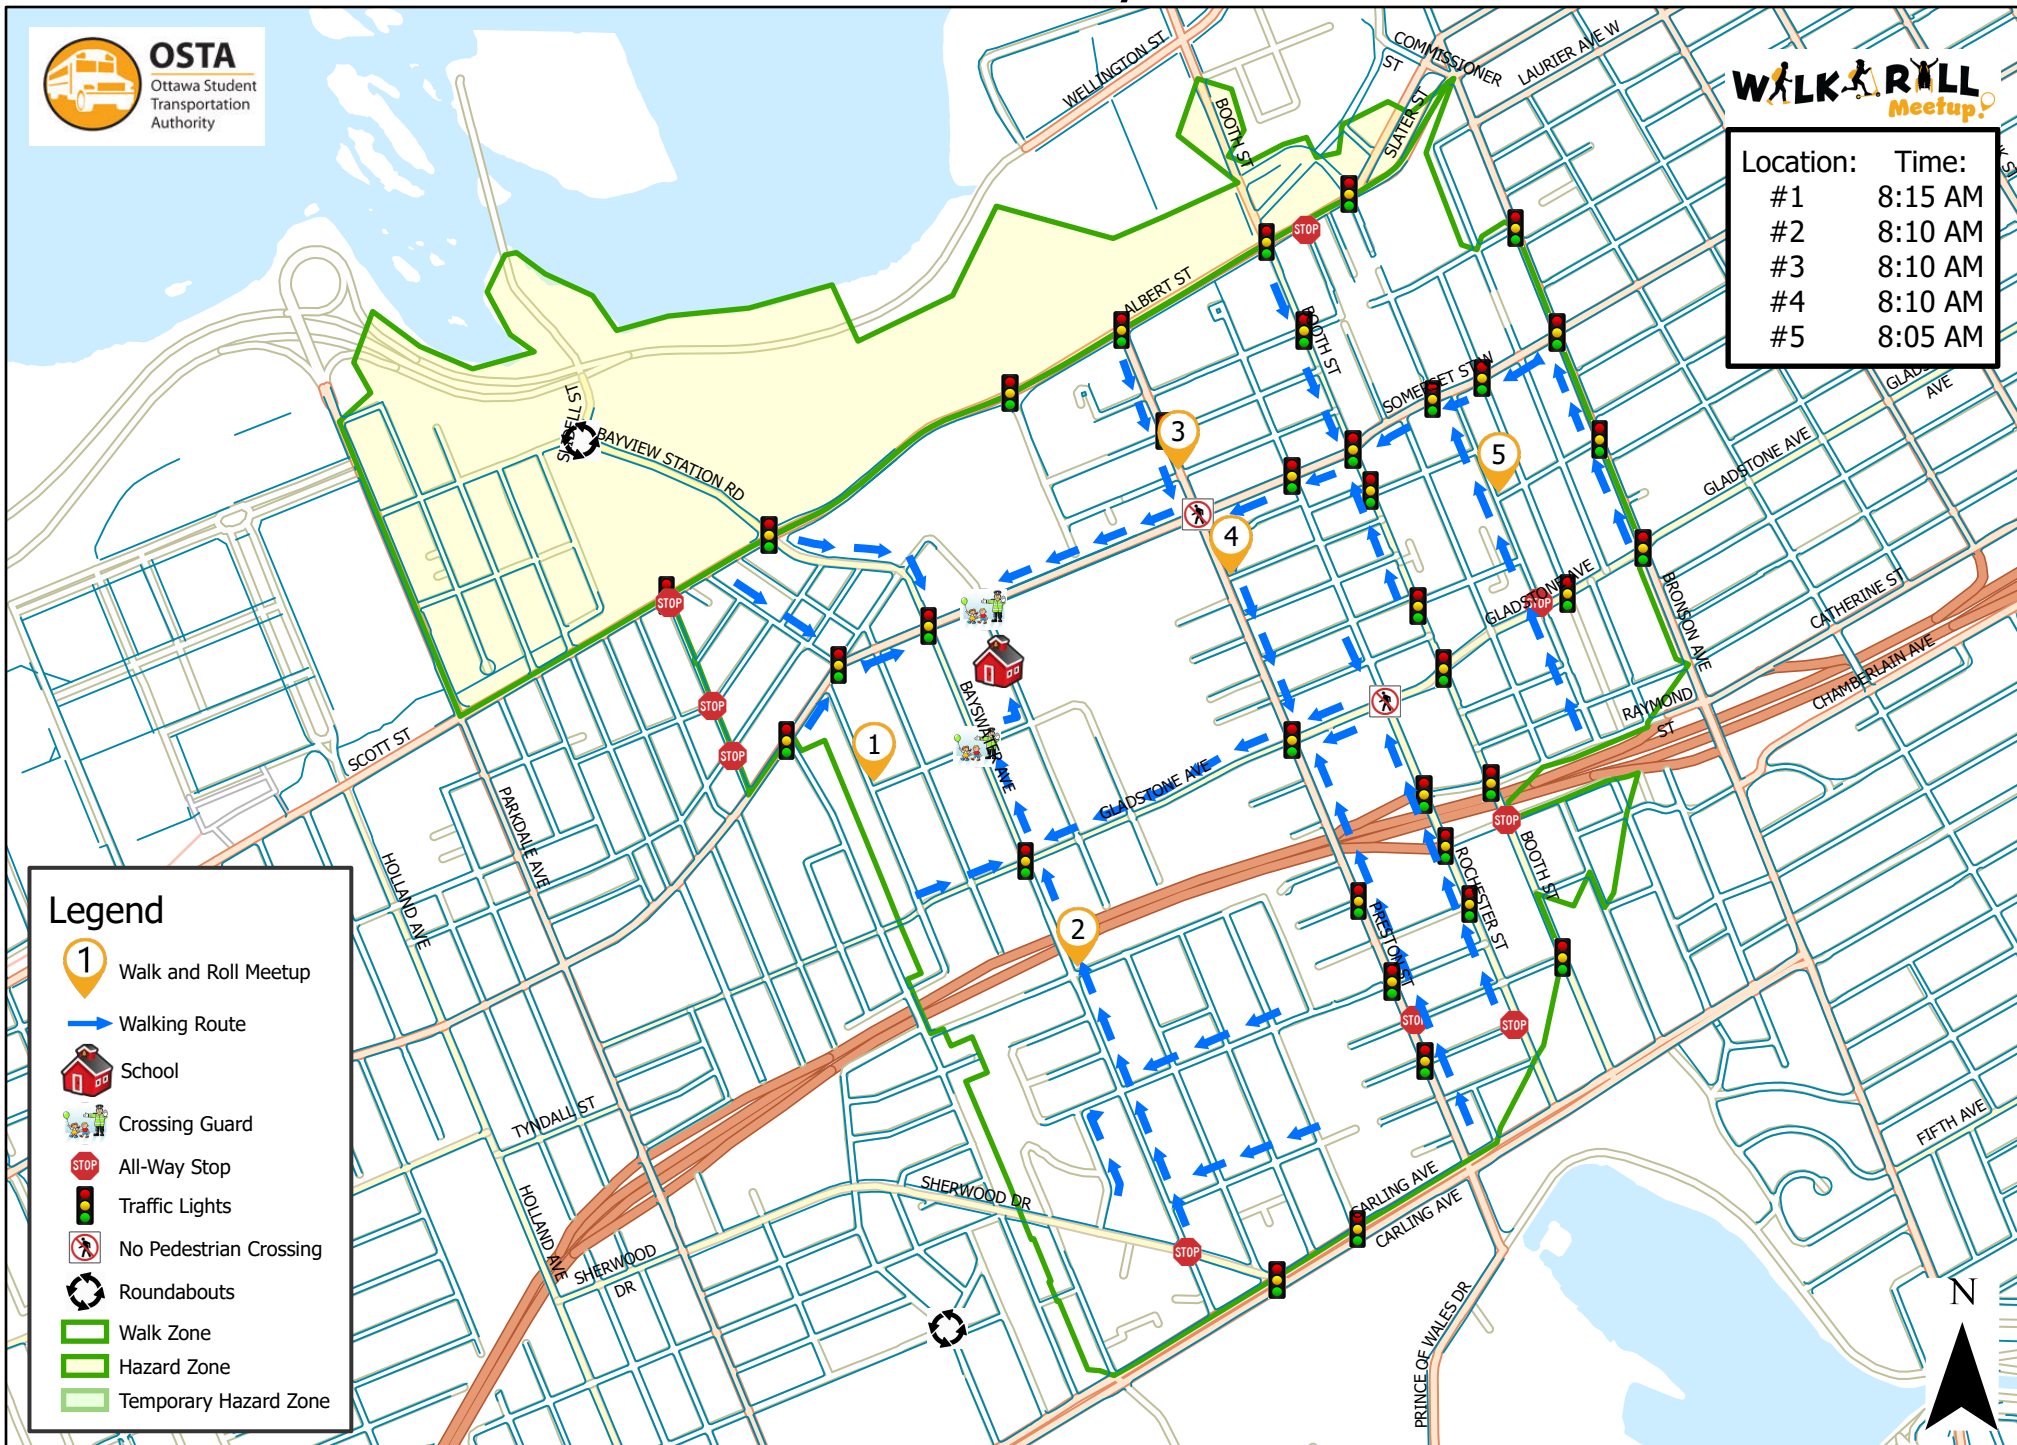

Devonshire Community Public School

Location:	Time:
#1	8:15 AM
#2	8:10 AM
#3	8:10 AM
#4	8:10 AM
#5	8:05 AM

Legend

- Walk and Roll Meetup
- Walking Route
- School
- Crossing Guard
- All-Way Stop
- Traffic Lights
- No Pedestrian Crossing
- Roundabouts
- Walk Zone
- Hazard Zone
- Temporary Hazard Zone

This map is intended for information purposes only. Ottawa Student Transportation Authority assumes no responsibility for people using these routes.