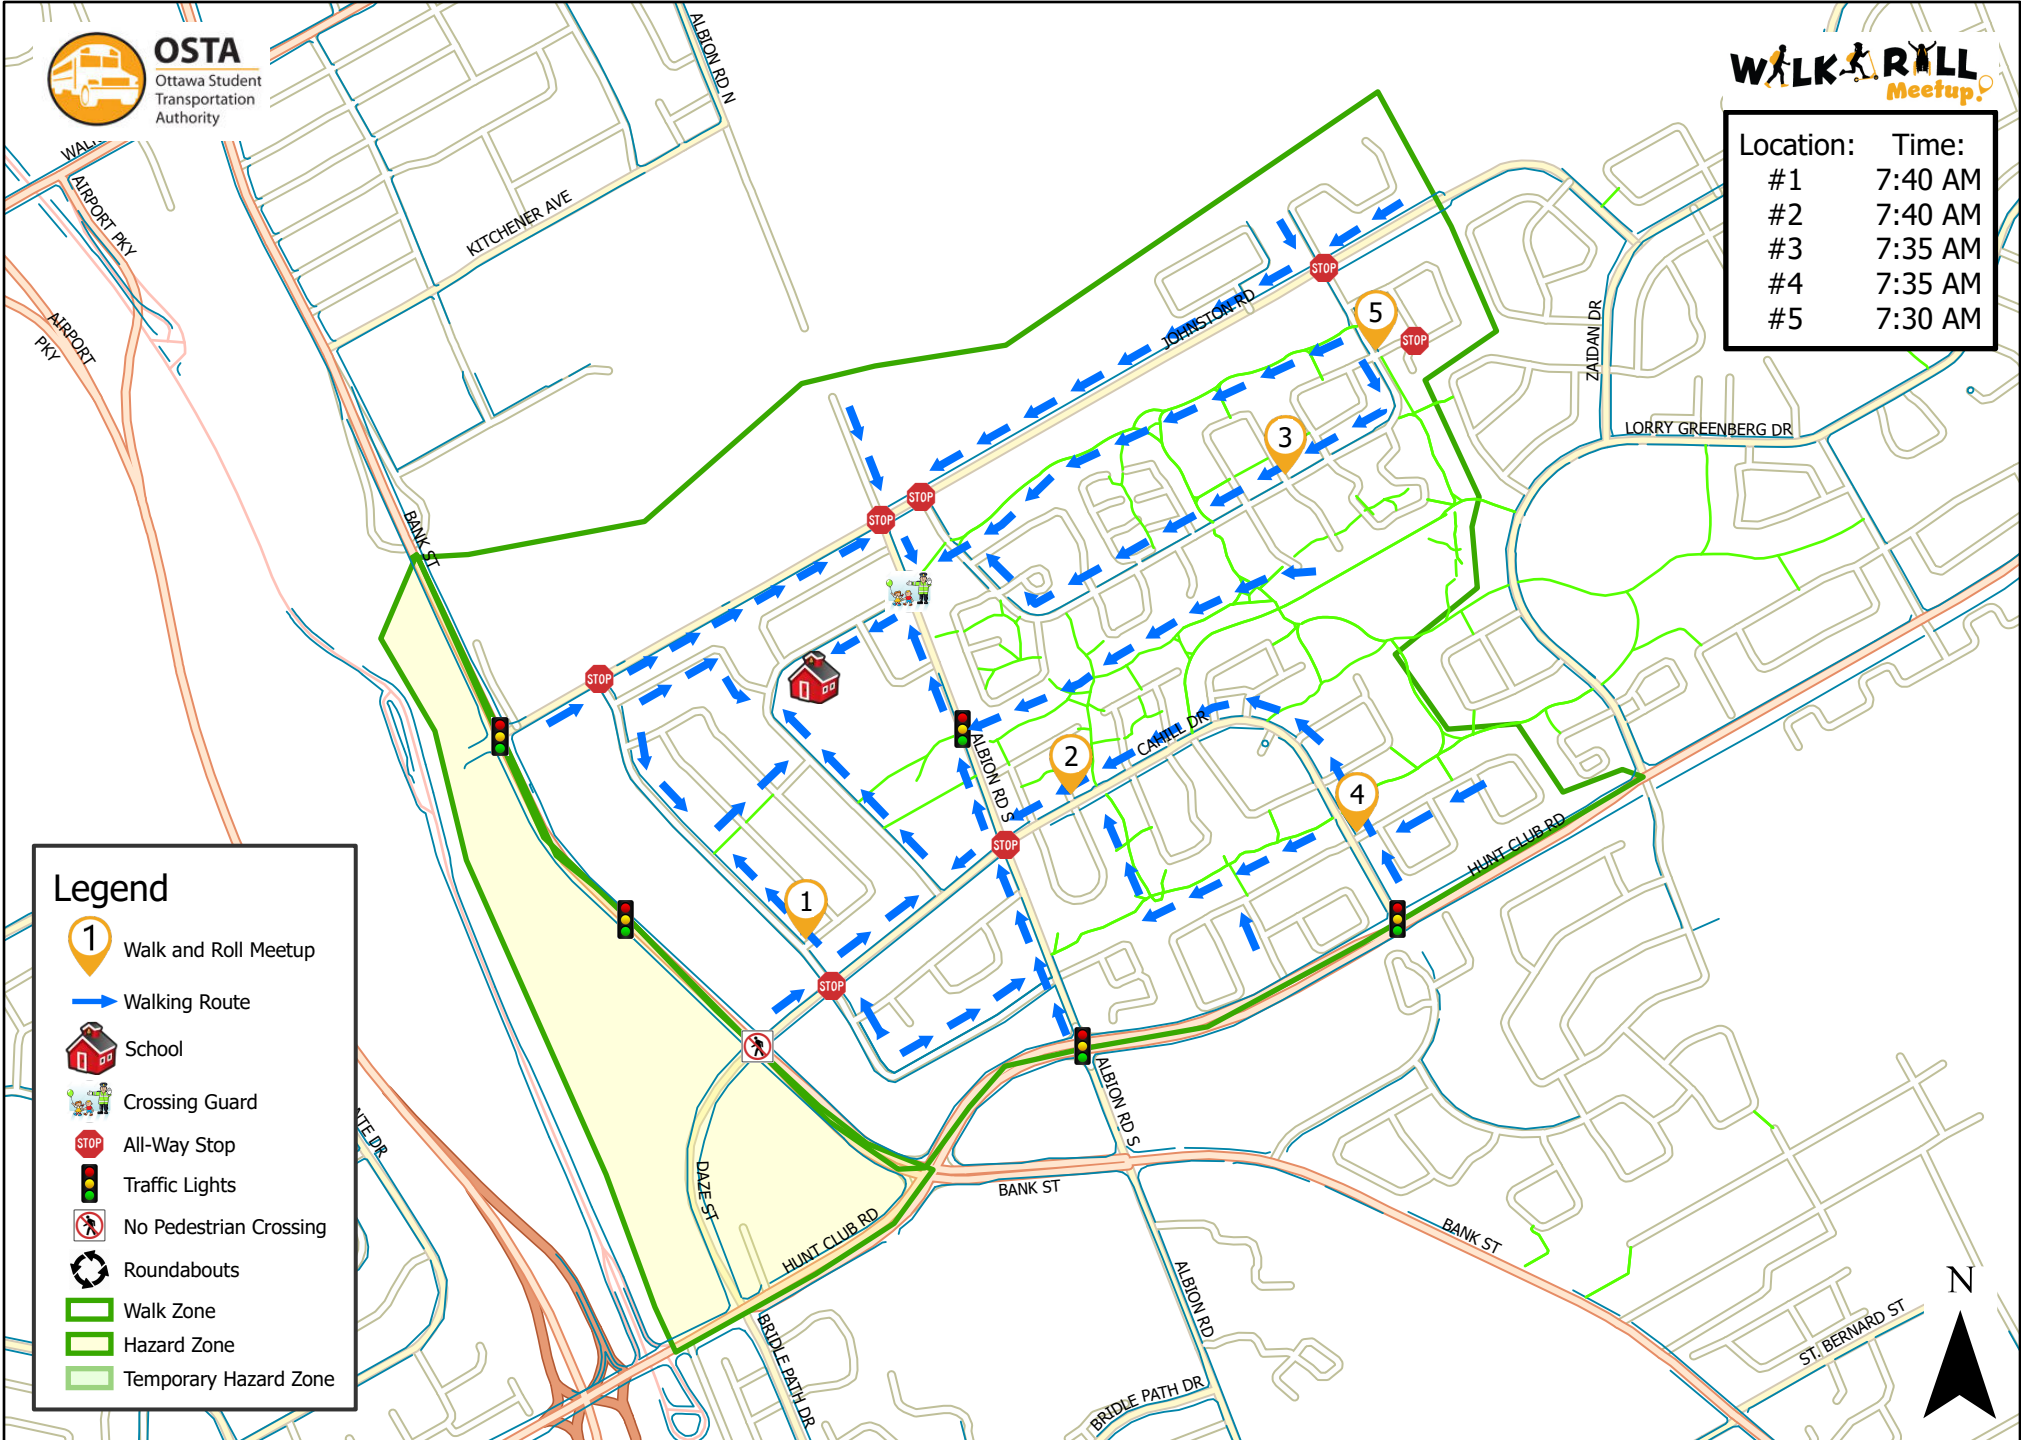

Dunlop Public School

Location:	Time:
#1	7:40 AM
#2	7:40 AM
#3	7:35 AM
#4	7:35 AM
#5	7:30 AM

Legend

- Walk and Roll Meetup
- Walking Route
- School
- Crossing Guard
- All-Way Stop
- Traffic Lights
- No Pedestrian Crossing
- Roundabouts
- Walk Zone
- Hazard Zone
- Temporary Hazard Zone

This map is intended for information purposes only. Ottawa Student Transportation Authority assumes no responsibility for people using these routes.