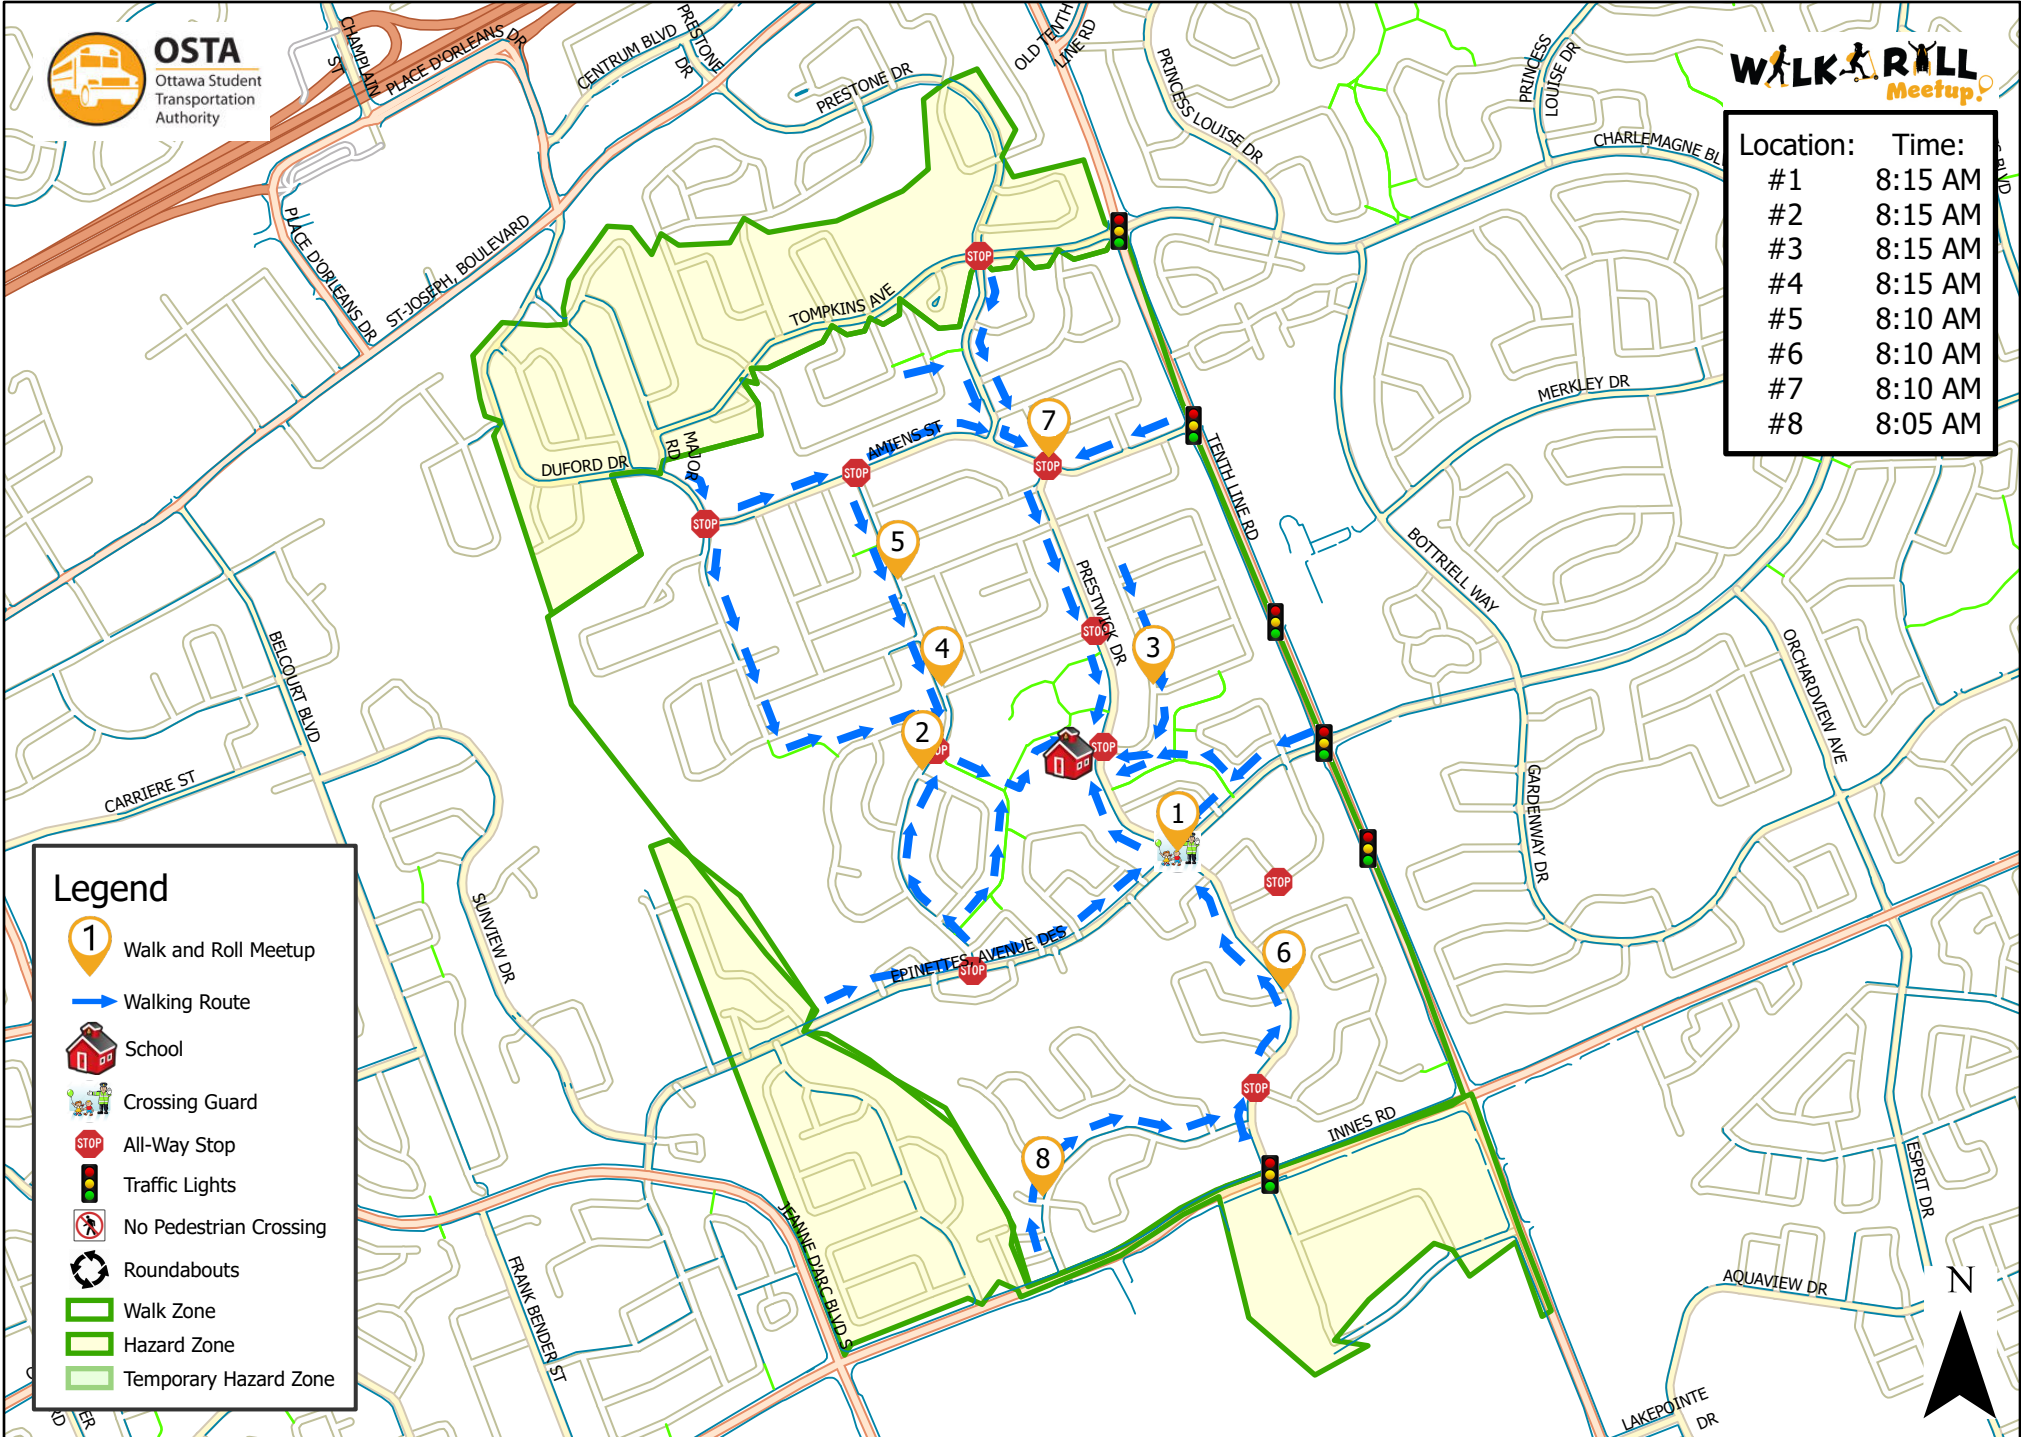

# Dunning-Foubert Elementary School

Location:	Time:
#1	8:15 AM
#2	8:15 AM
#3	8:15 AM
#4	8:15 AM
#5	8:10 AM
#6	8:10 AM
#7	8:10 AM
#8	8:05 AM

**Legend**

- Walk and Roll Meetup
- Walking Route
- School
- Crossing Guard
- All-Way Stop
- Traffic Lights
- No Pedestrian Crossing
- Roundabouts
- Walk Zone
- Hazard Zone
- Temporary Hazard Zone

This map is intended for information purposes only. Ottawa Student Transportation Authority assumes no responsibility for people using these routes.