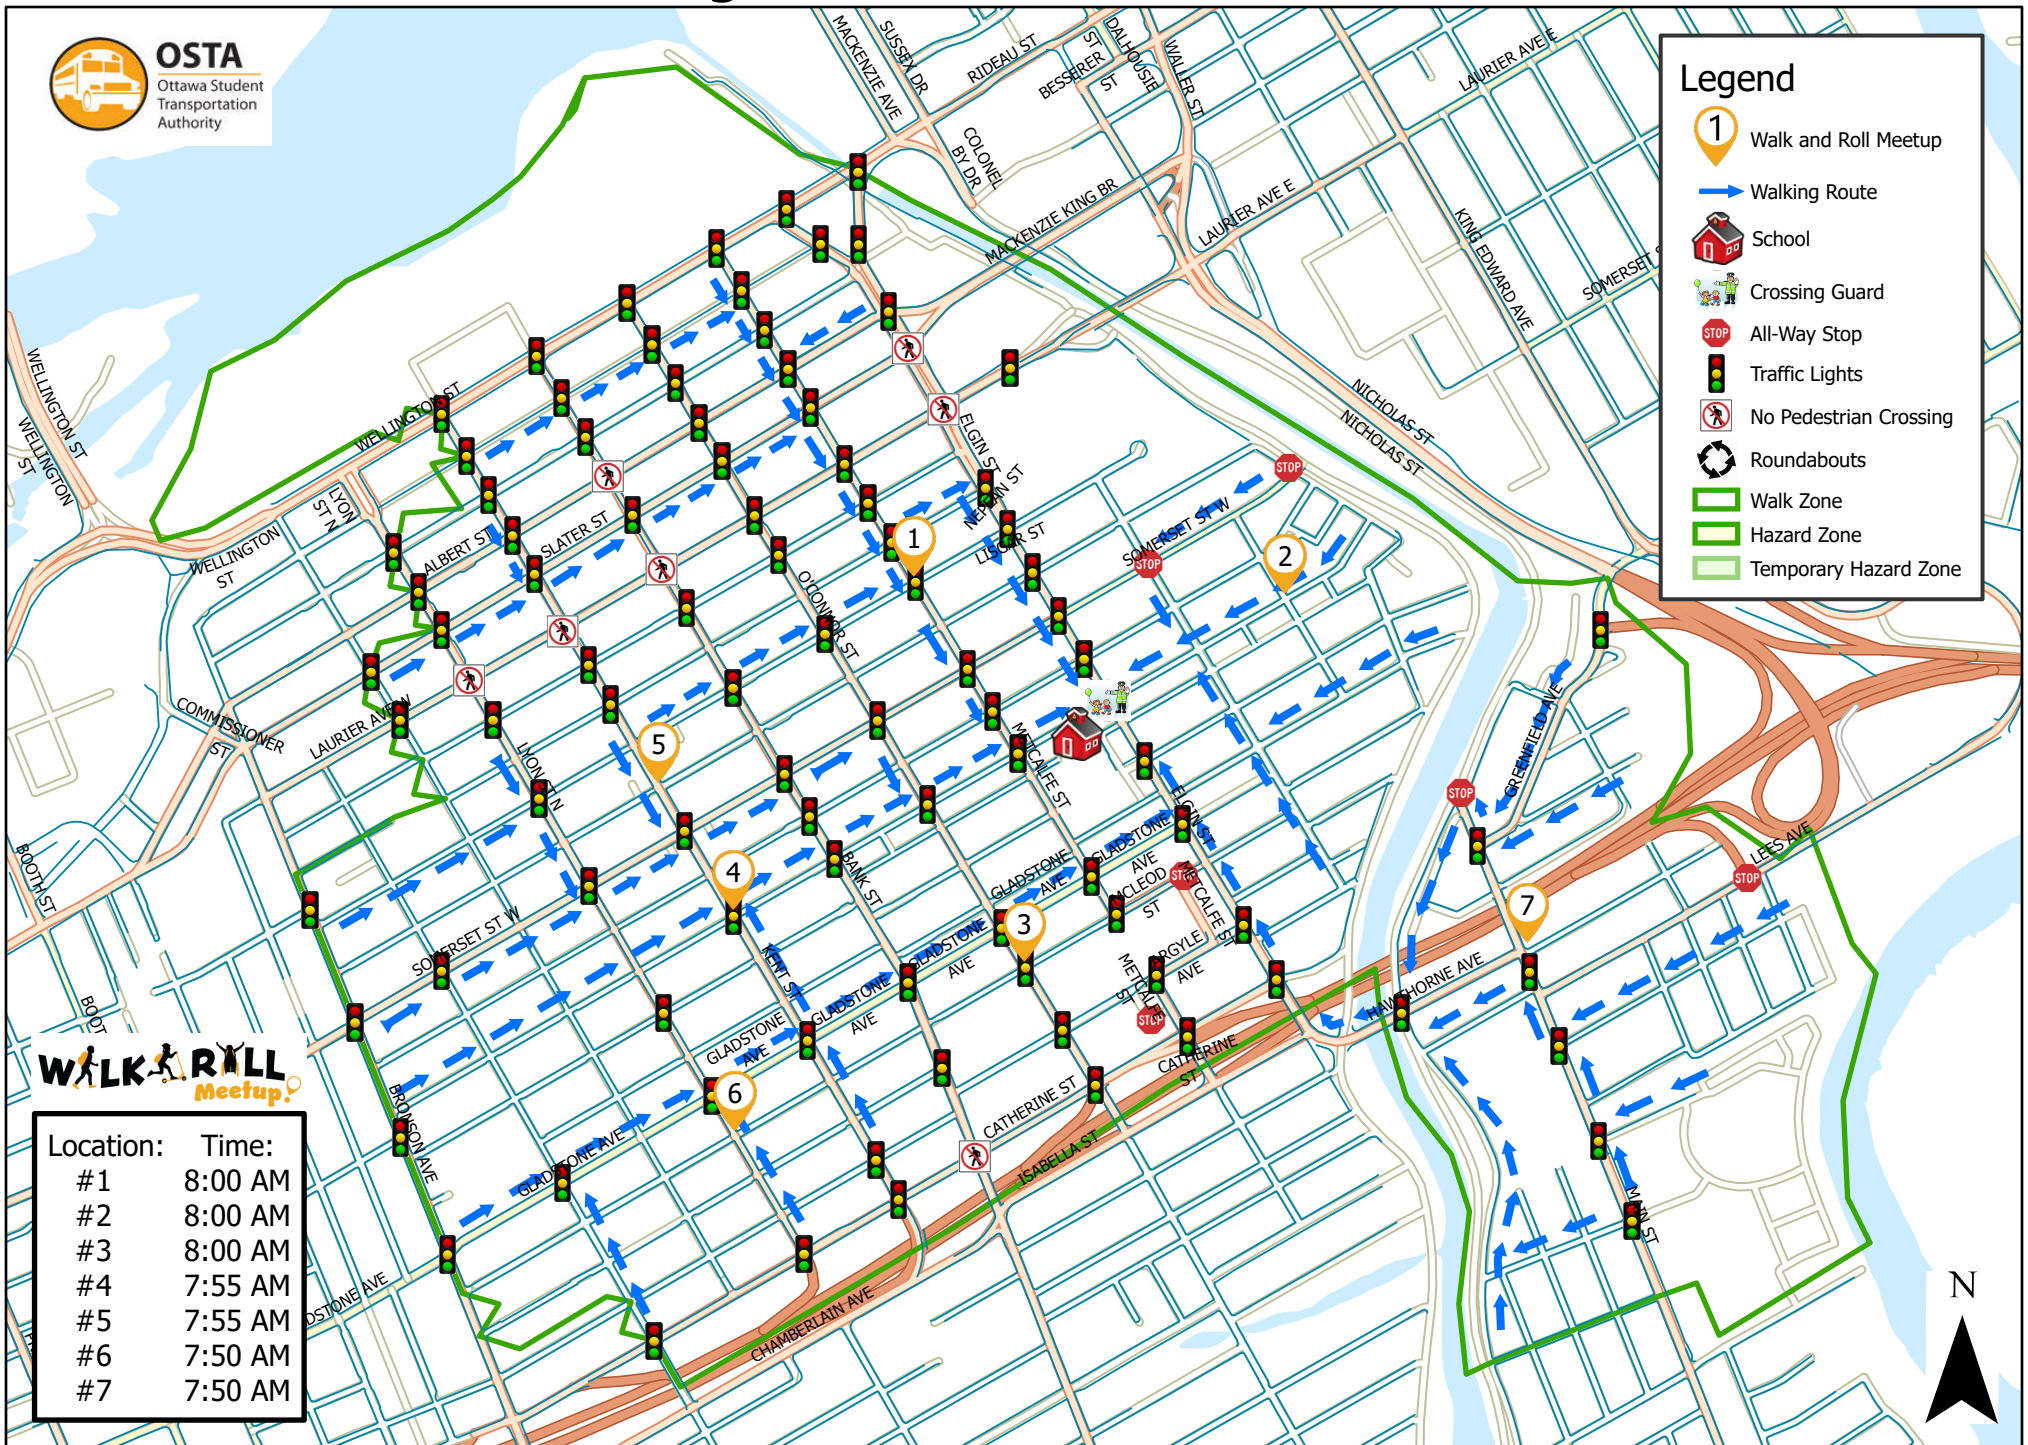

Elgin Street Public School

Legend

- Walk and Roll Meetup
- Walking Route
- School
- Crossing Guard
- All-Way Stop
- Traffic Lights
- No Pedestrian Crossing
- Roundabouts
- Walk Zone
- Hazard Zone
- Temporary Hazard Zone

Location:	Time:
#1	8:00 AM
#2	8:00 AM
#3	8:00 AM
#4	7:55 AM
#5	7:55 AM
#6	7:50 AM
#7	7:50 AM

This map is intended for information purposes only. Ottawa Student Transportation Authority assumes no responsibility for people using these routes.