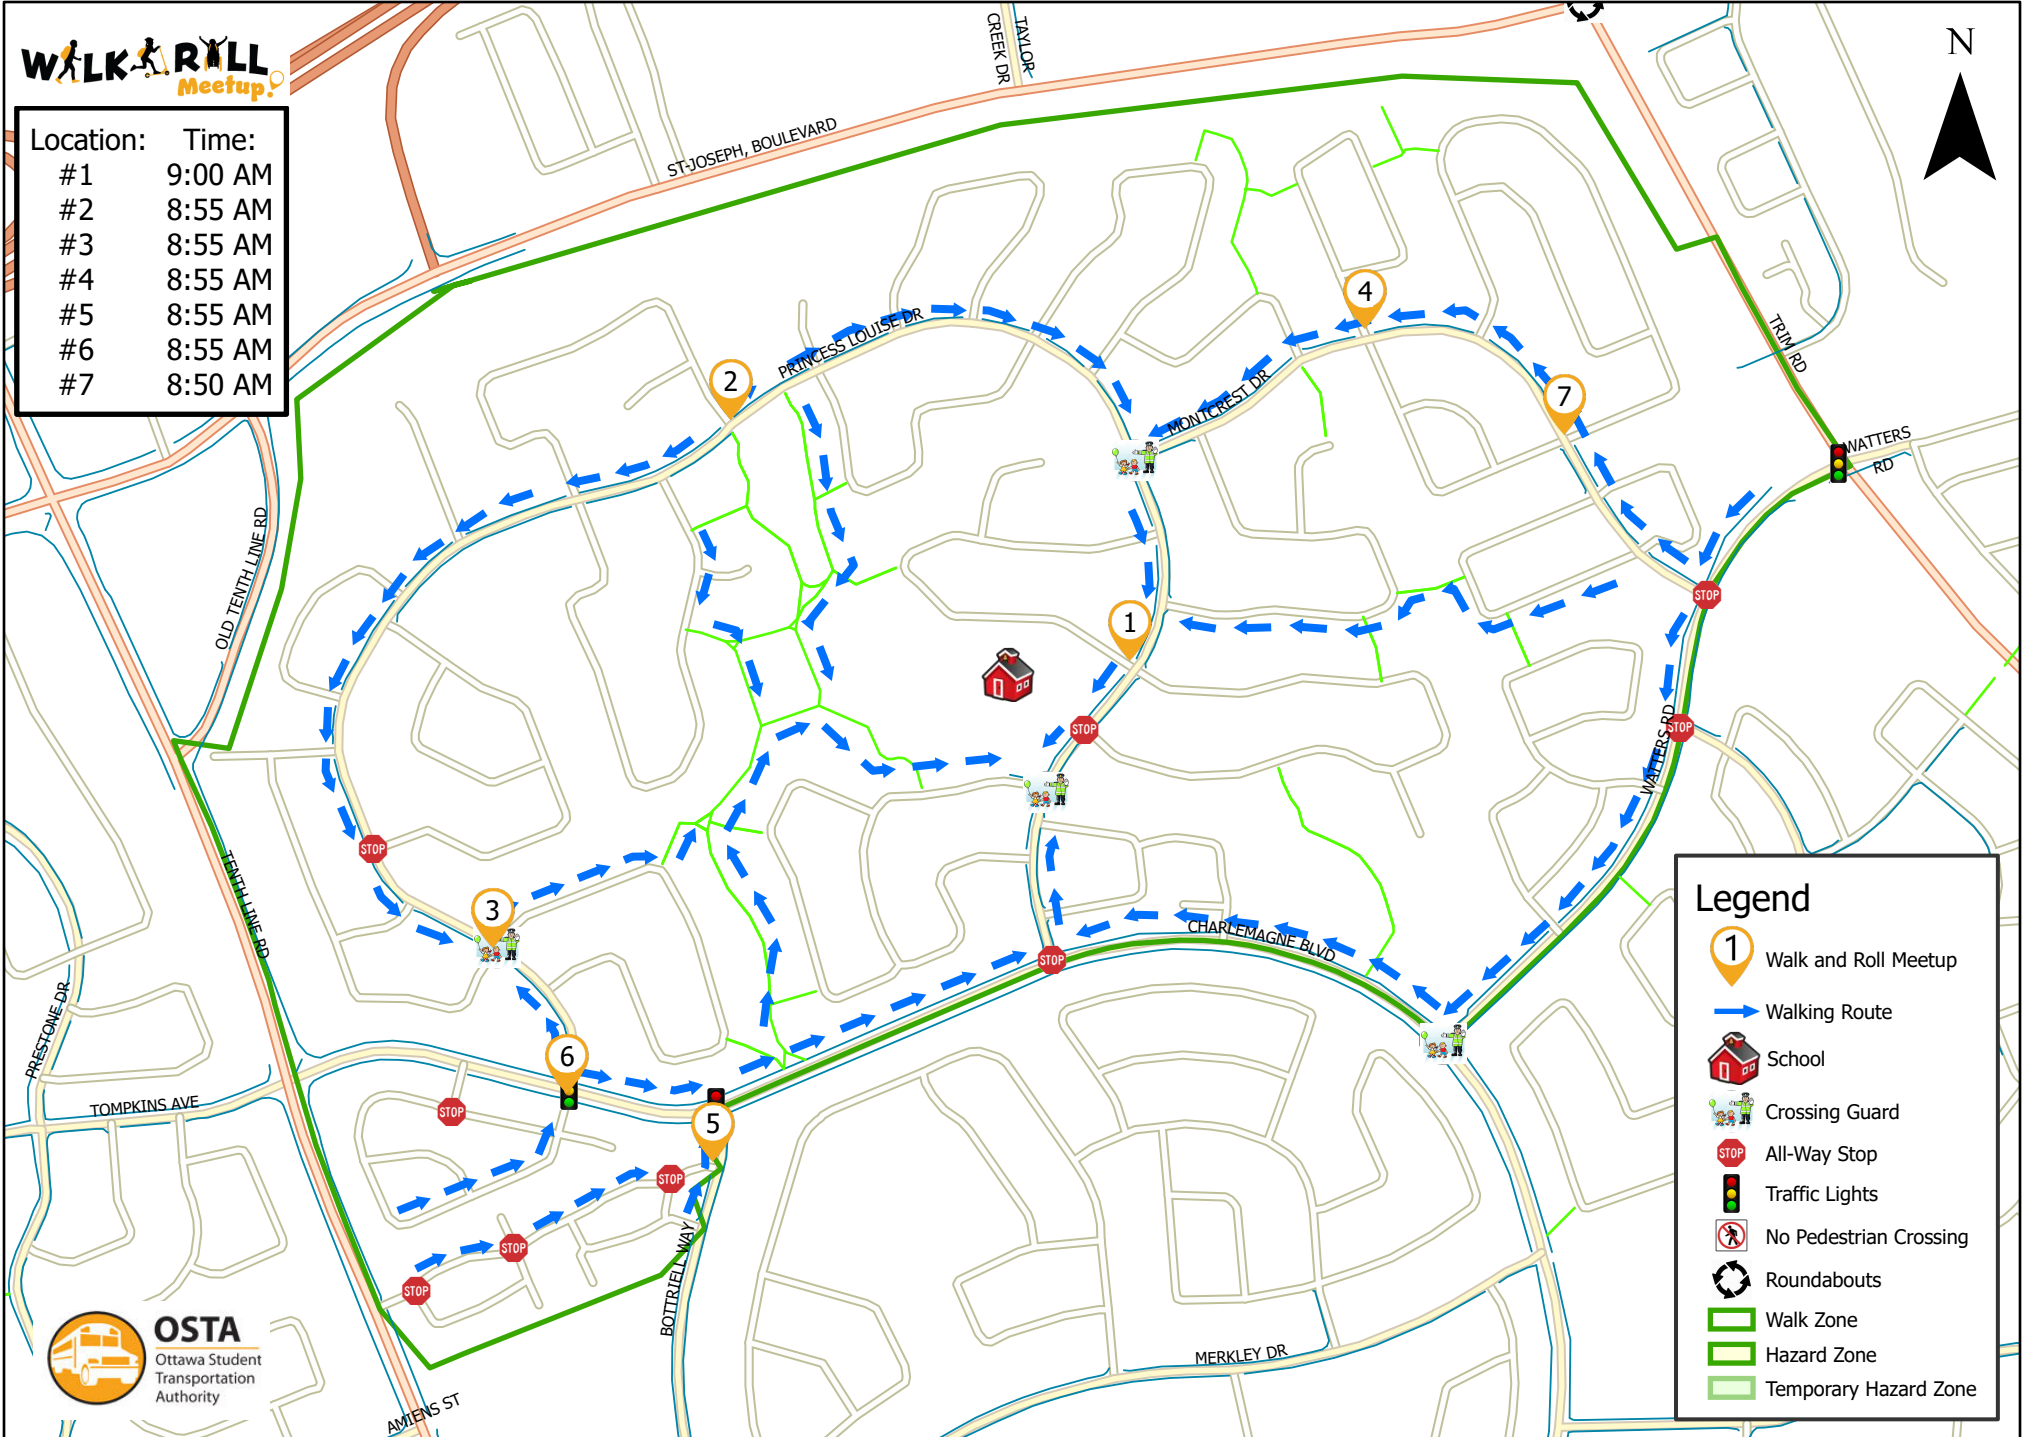

# Fallingbrook Community Elem. School

Location:	Time:
#1	9:00 AM
#2	8:55 AM
#3	8:55 AM
#4	8:55 AM
#5	8:55 AM
#6	8:55 AM
#7	8:50 AM

**Legend**

- Walk and Roll Meetup
- Walking Route
- School
- Crossing Guard
- All-Way Stop
- Traffic Lights
- No Pedestrian Crossing
- Roundabouts
- Walk Zone
- Hazard Zone
- Temporary Hazard Zone

This map is intended for information purposes only. Ottawa Student Transportation Authority assumes no responsibility for people using these routes.