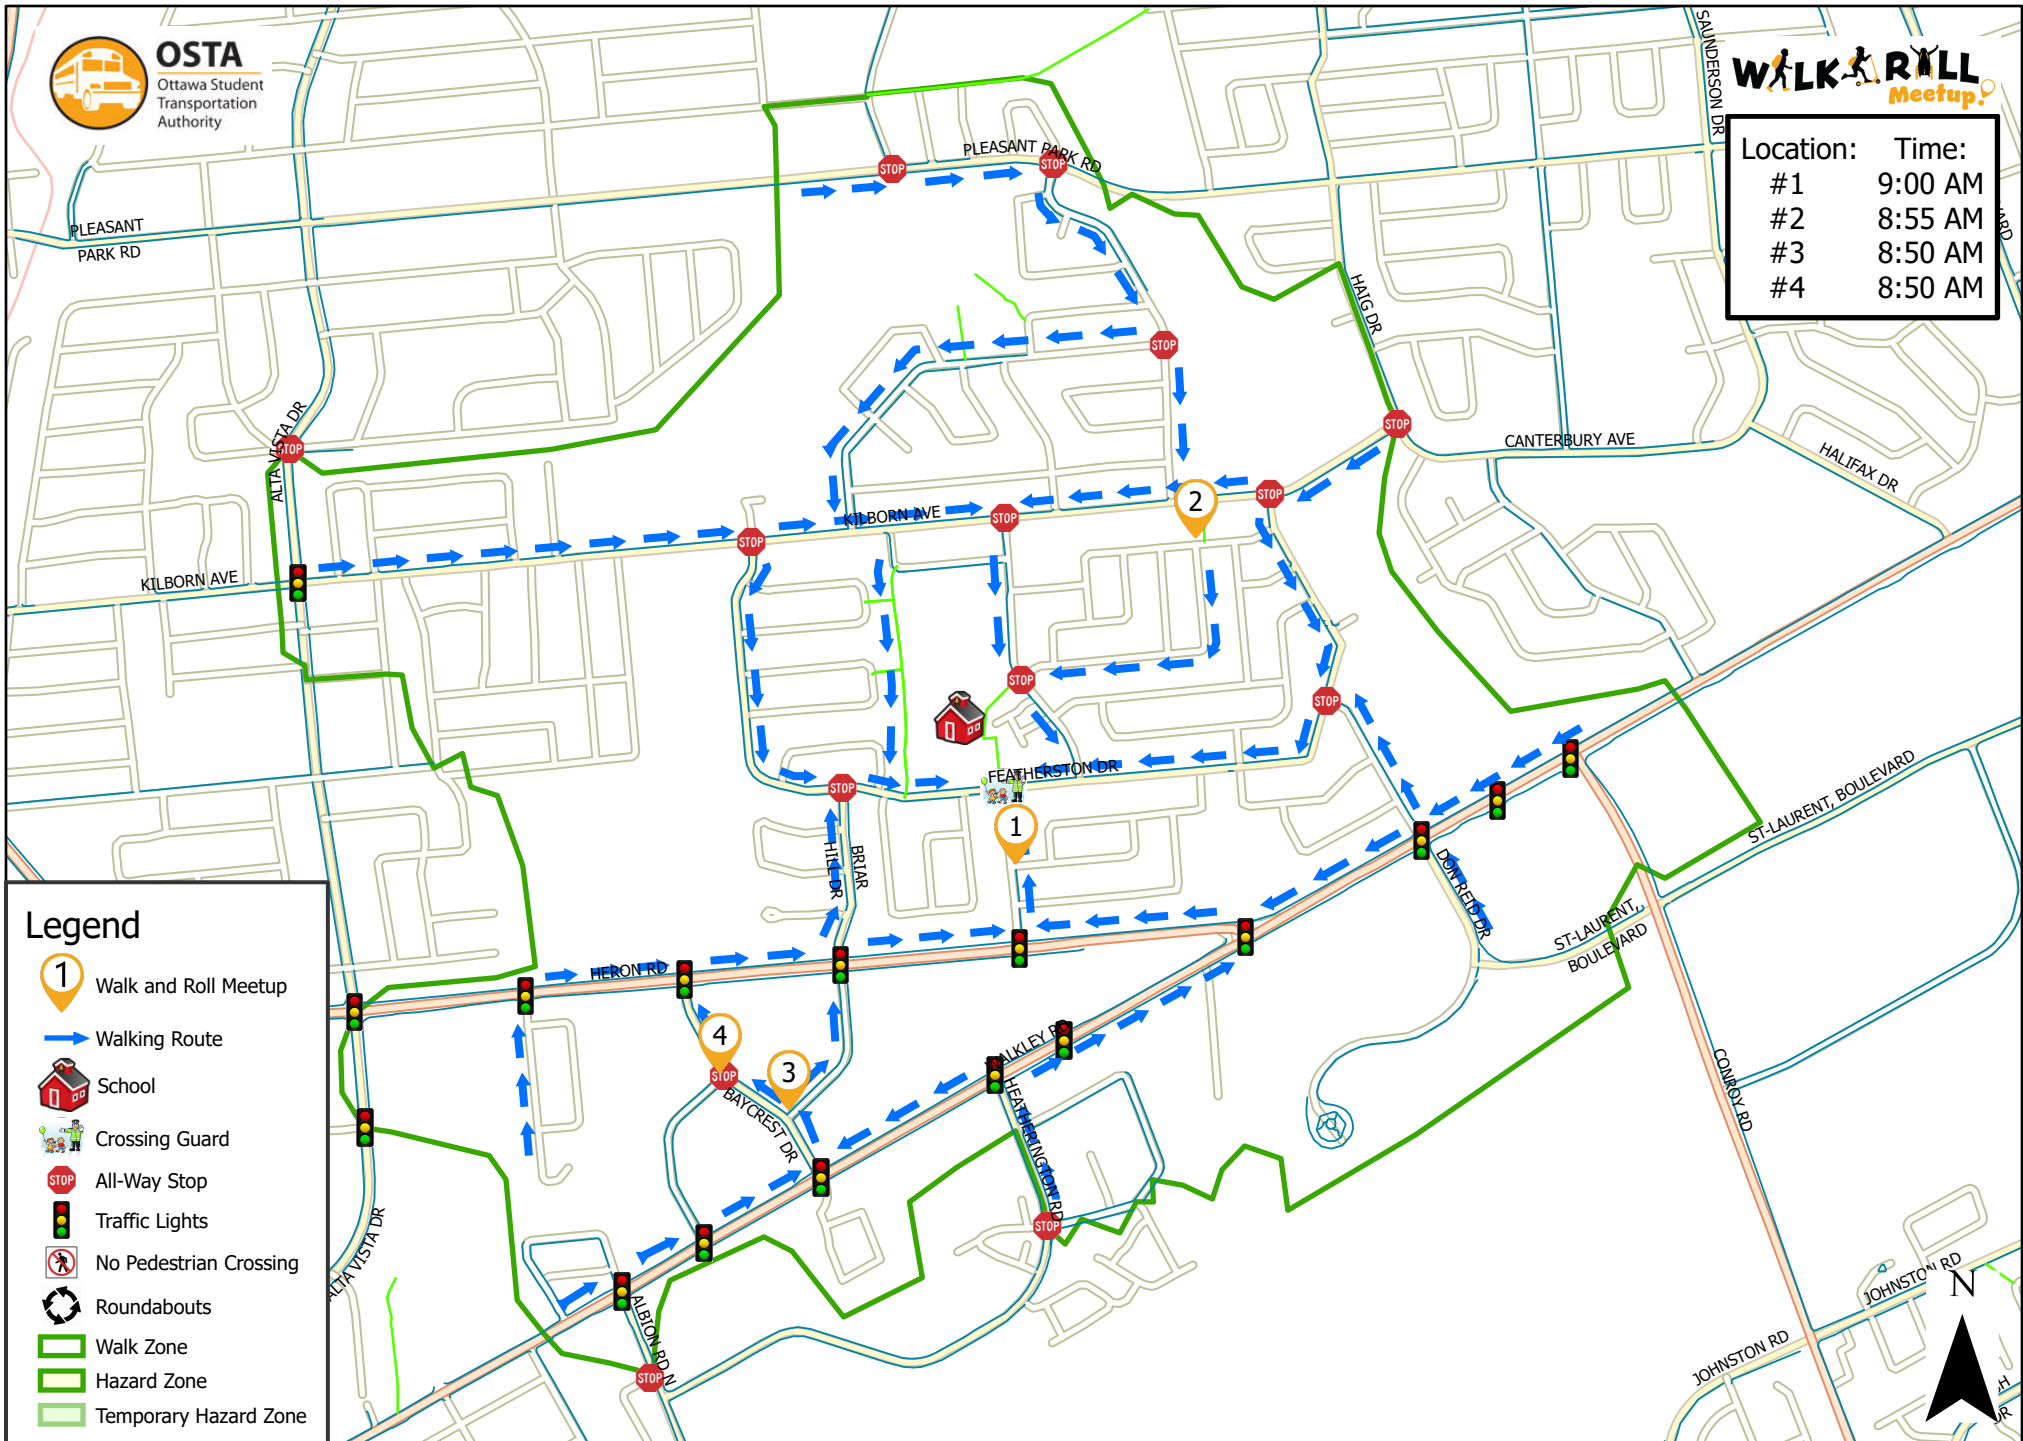

# Featherston Drive Public School

This map is intended for information purposes only. Ottawa Student Transportation Authority assumes no responsibility for people using these routes.