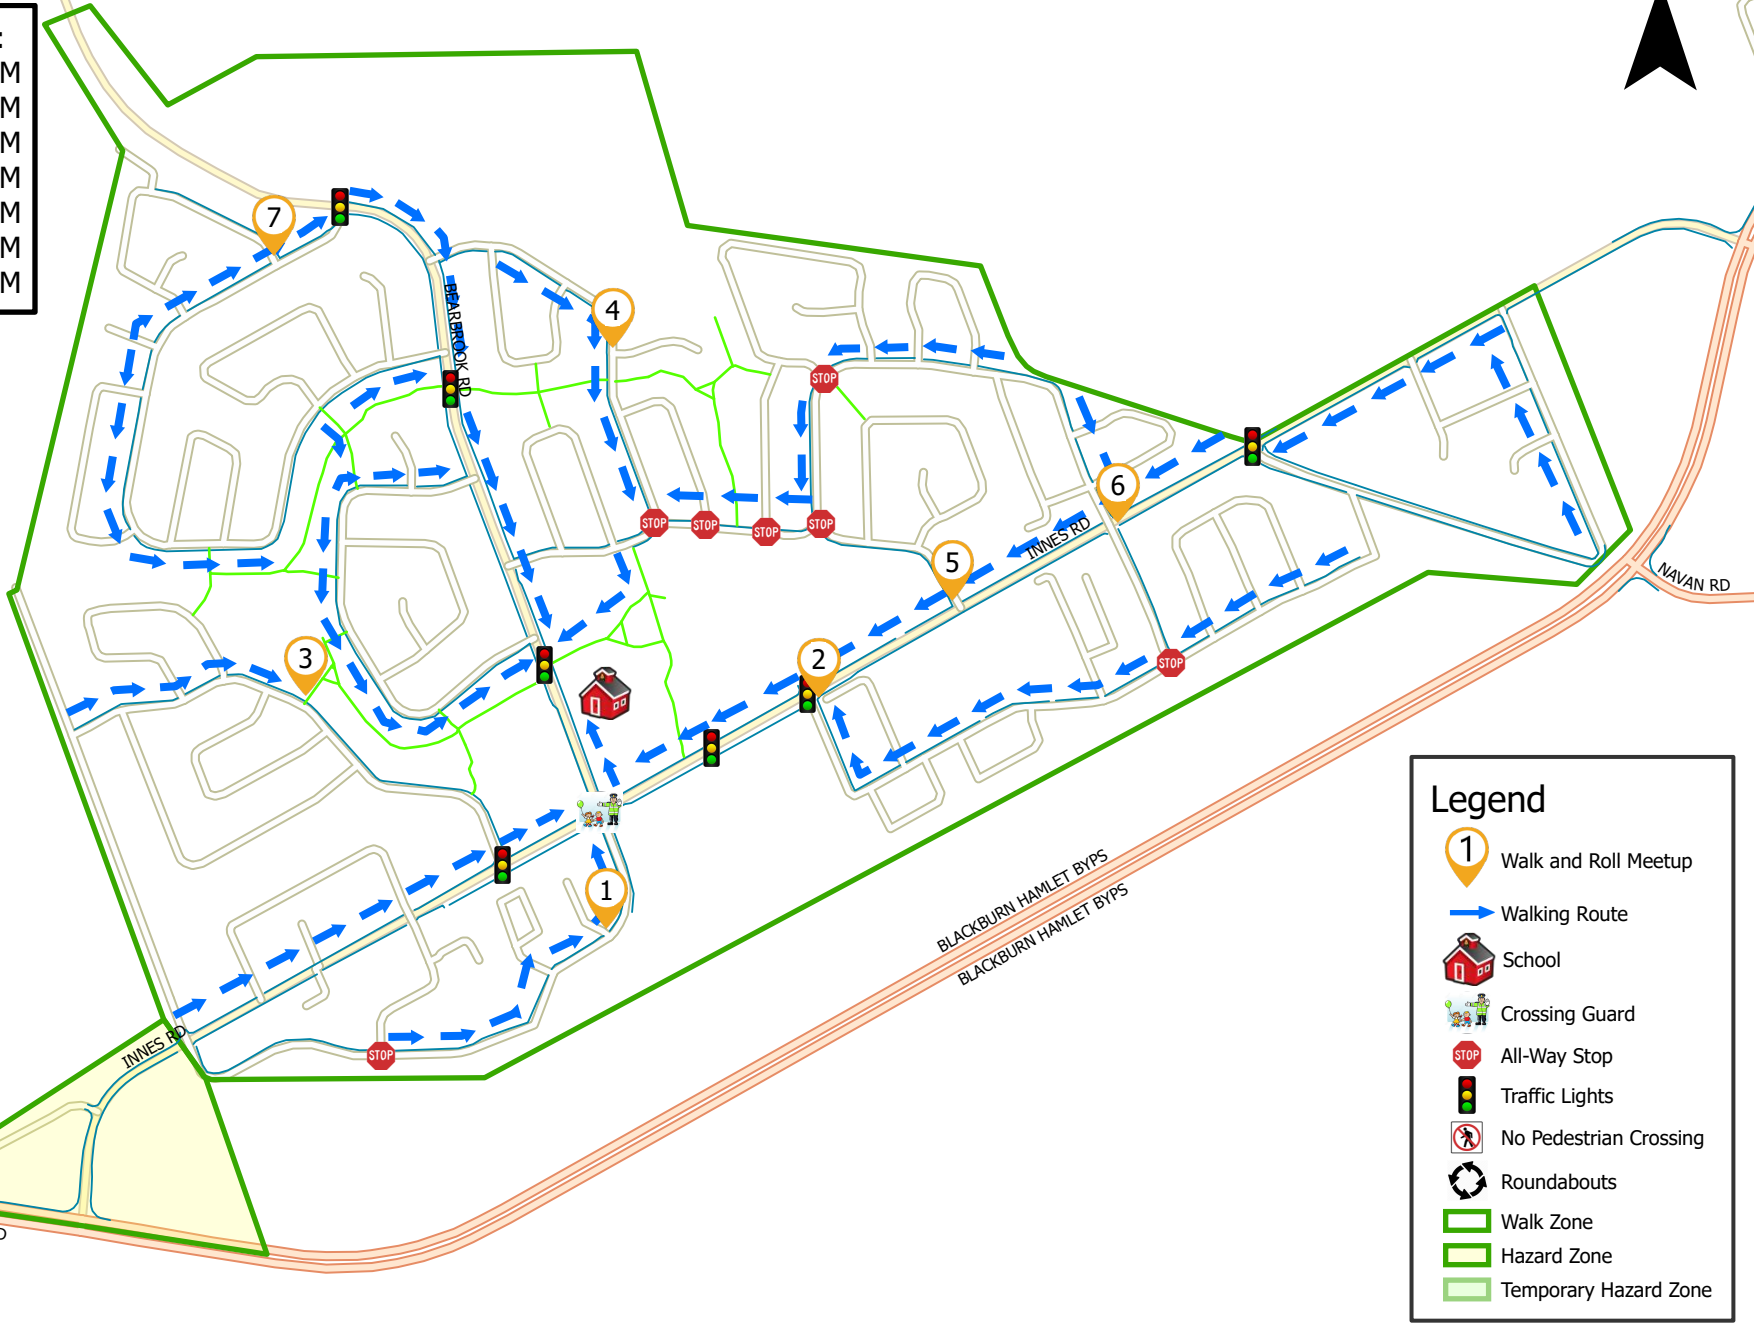

Good Shepherd School

Location:	Time:
#1	9:00 AM
#2	9:00 AM
#3	8:55 AM
#4	8:55 AM
#5	8:55 AM
#6	8:50 AM
#7	8:50 AM

Legend

- Walk and Roll Meetup
- Walking Route
- School
- Crossing Guard
- All-Way Stop
- Traffic Lights
- No Pedestrian Crossing
- Roundabouts
- Walk Zone
- Hazard Zone
- Temporary Hazard Zone

This map is intended for information purposes only. Ottawa Student Transportation Authority assumes no responsibility for people using these routes.