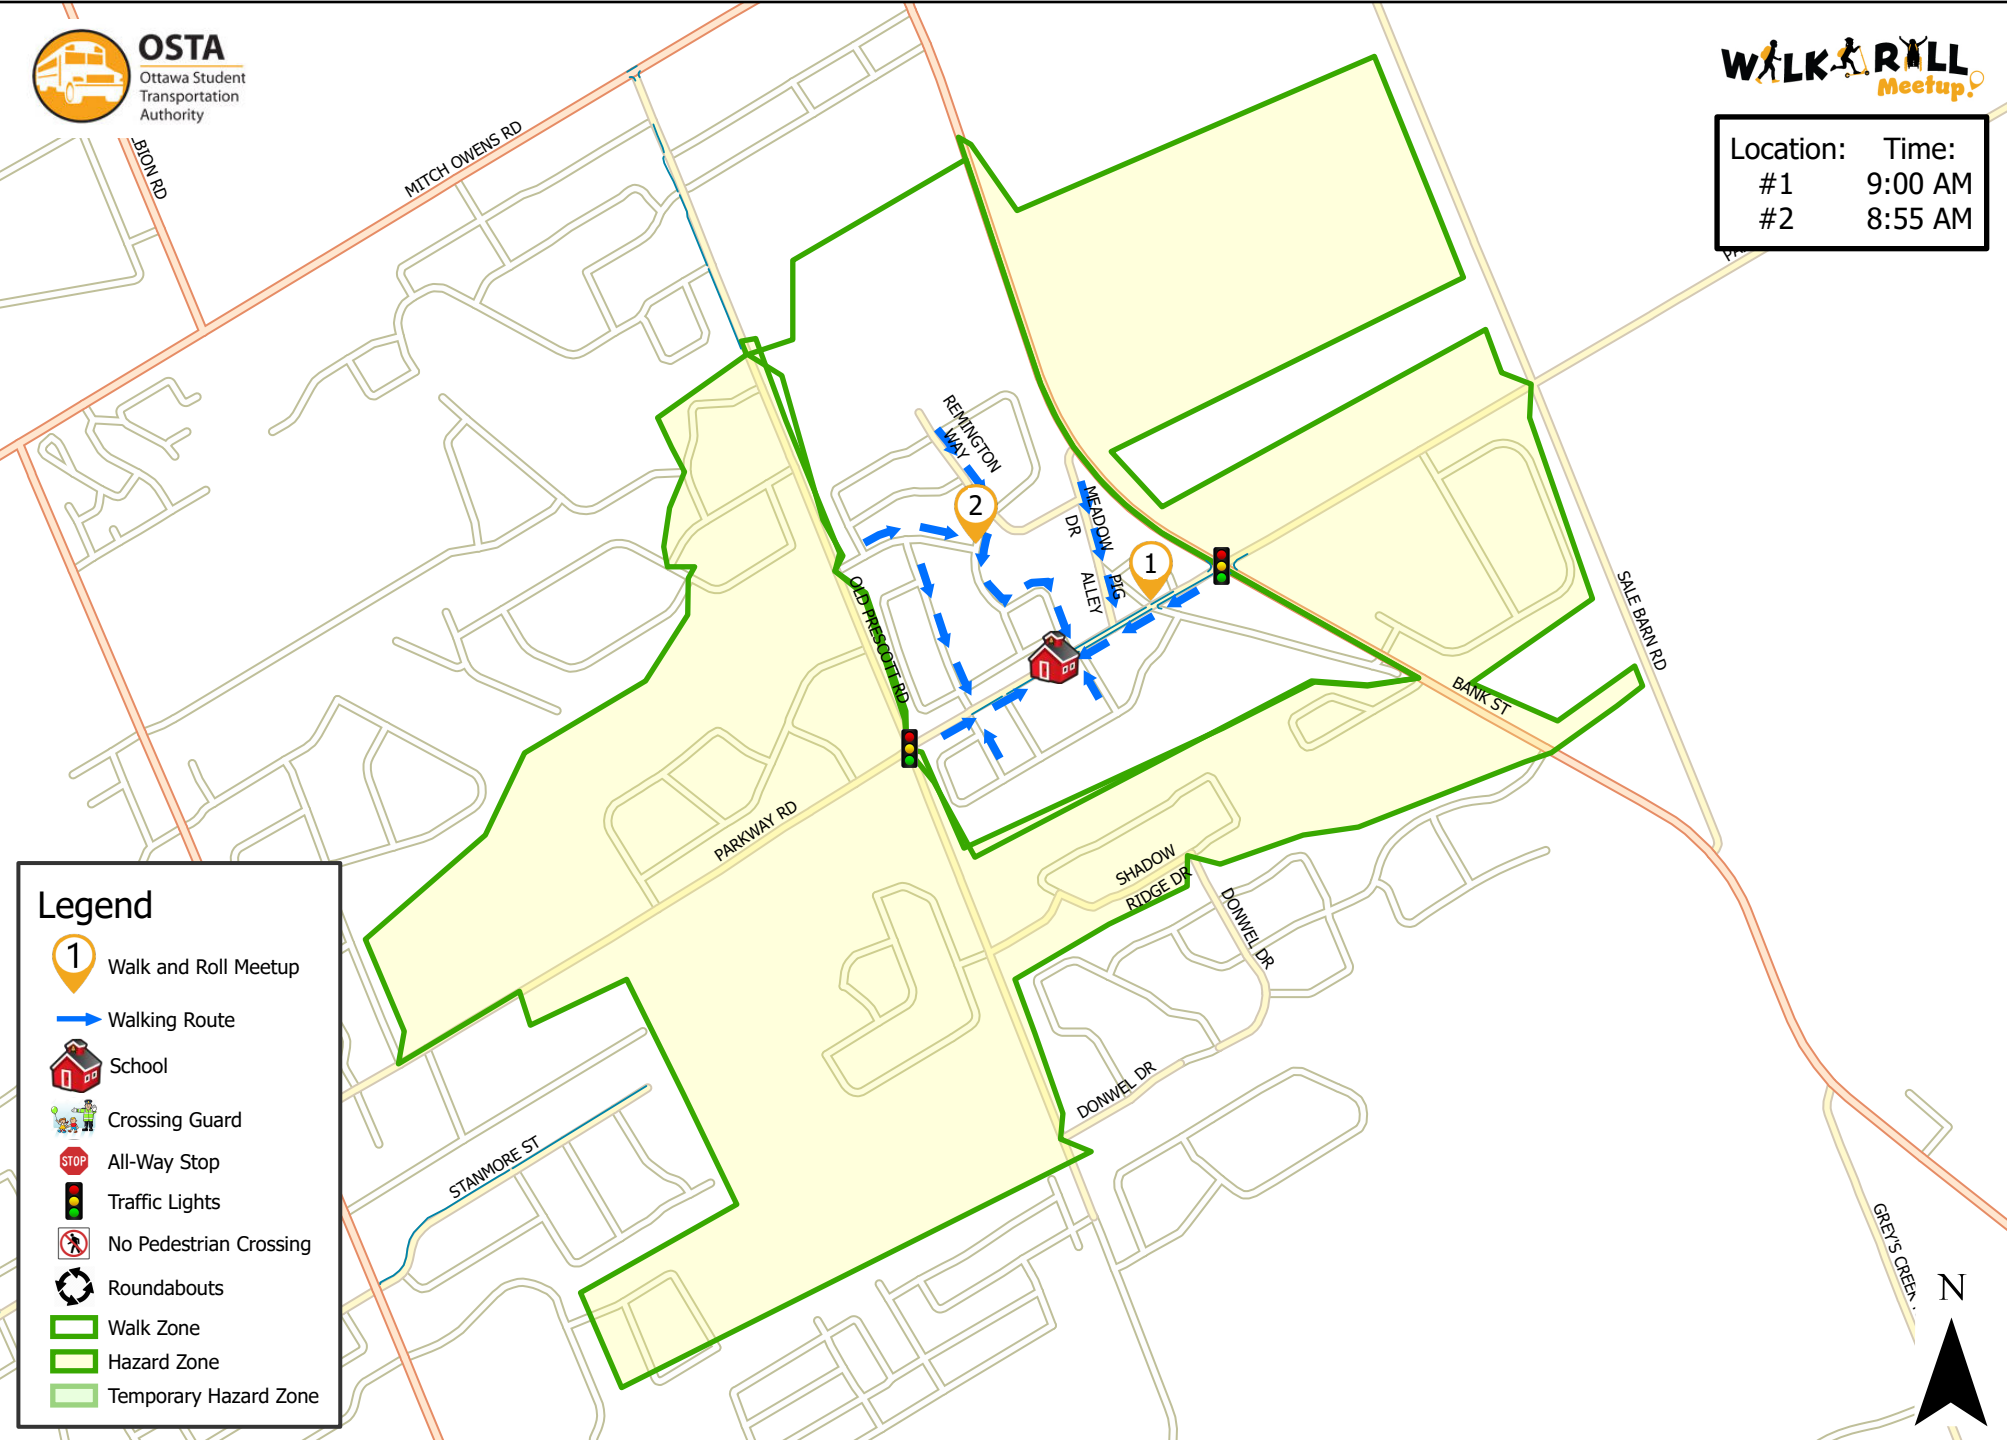

Greely Elementary School

| | |
|-----------|---------|
| Location: | Time: |
| #1 | 9:00 AM |
| #2 | 8:55 AM |

Legend

- Walk and Roll Meetup
- Walking Route
- School
- Crossing Guard
- All-Way Stop
- Traffic Lights
- No Pedestrian Crossing
- Roundabouts
- Walk Zone
- Hazard Zone
- Temporary Hazard Zone

This map is intended for information purposes only. Ottawa Student Transportation Authority assumes no responsibility for people using these routes.