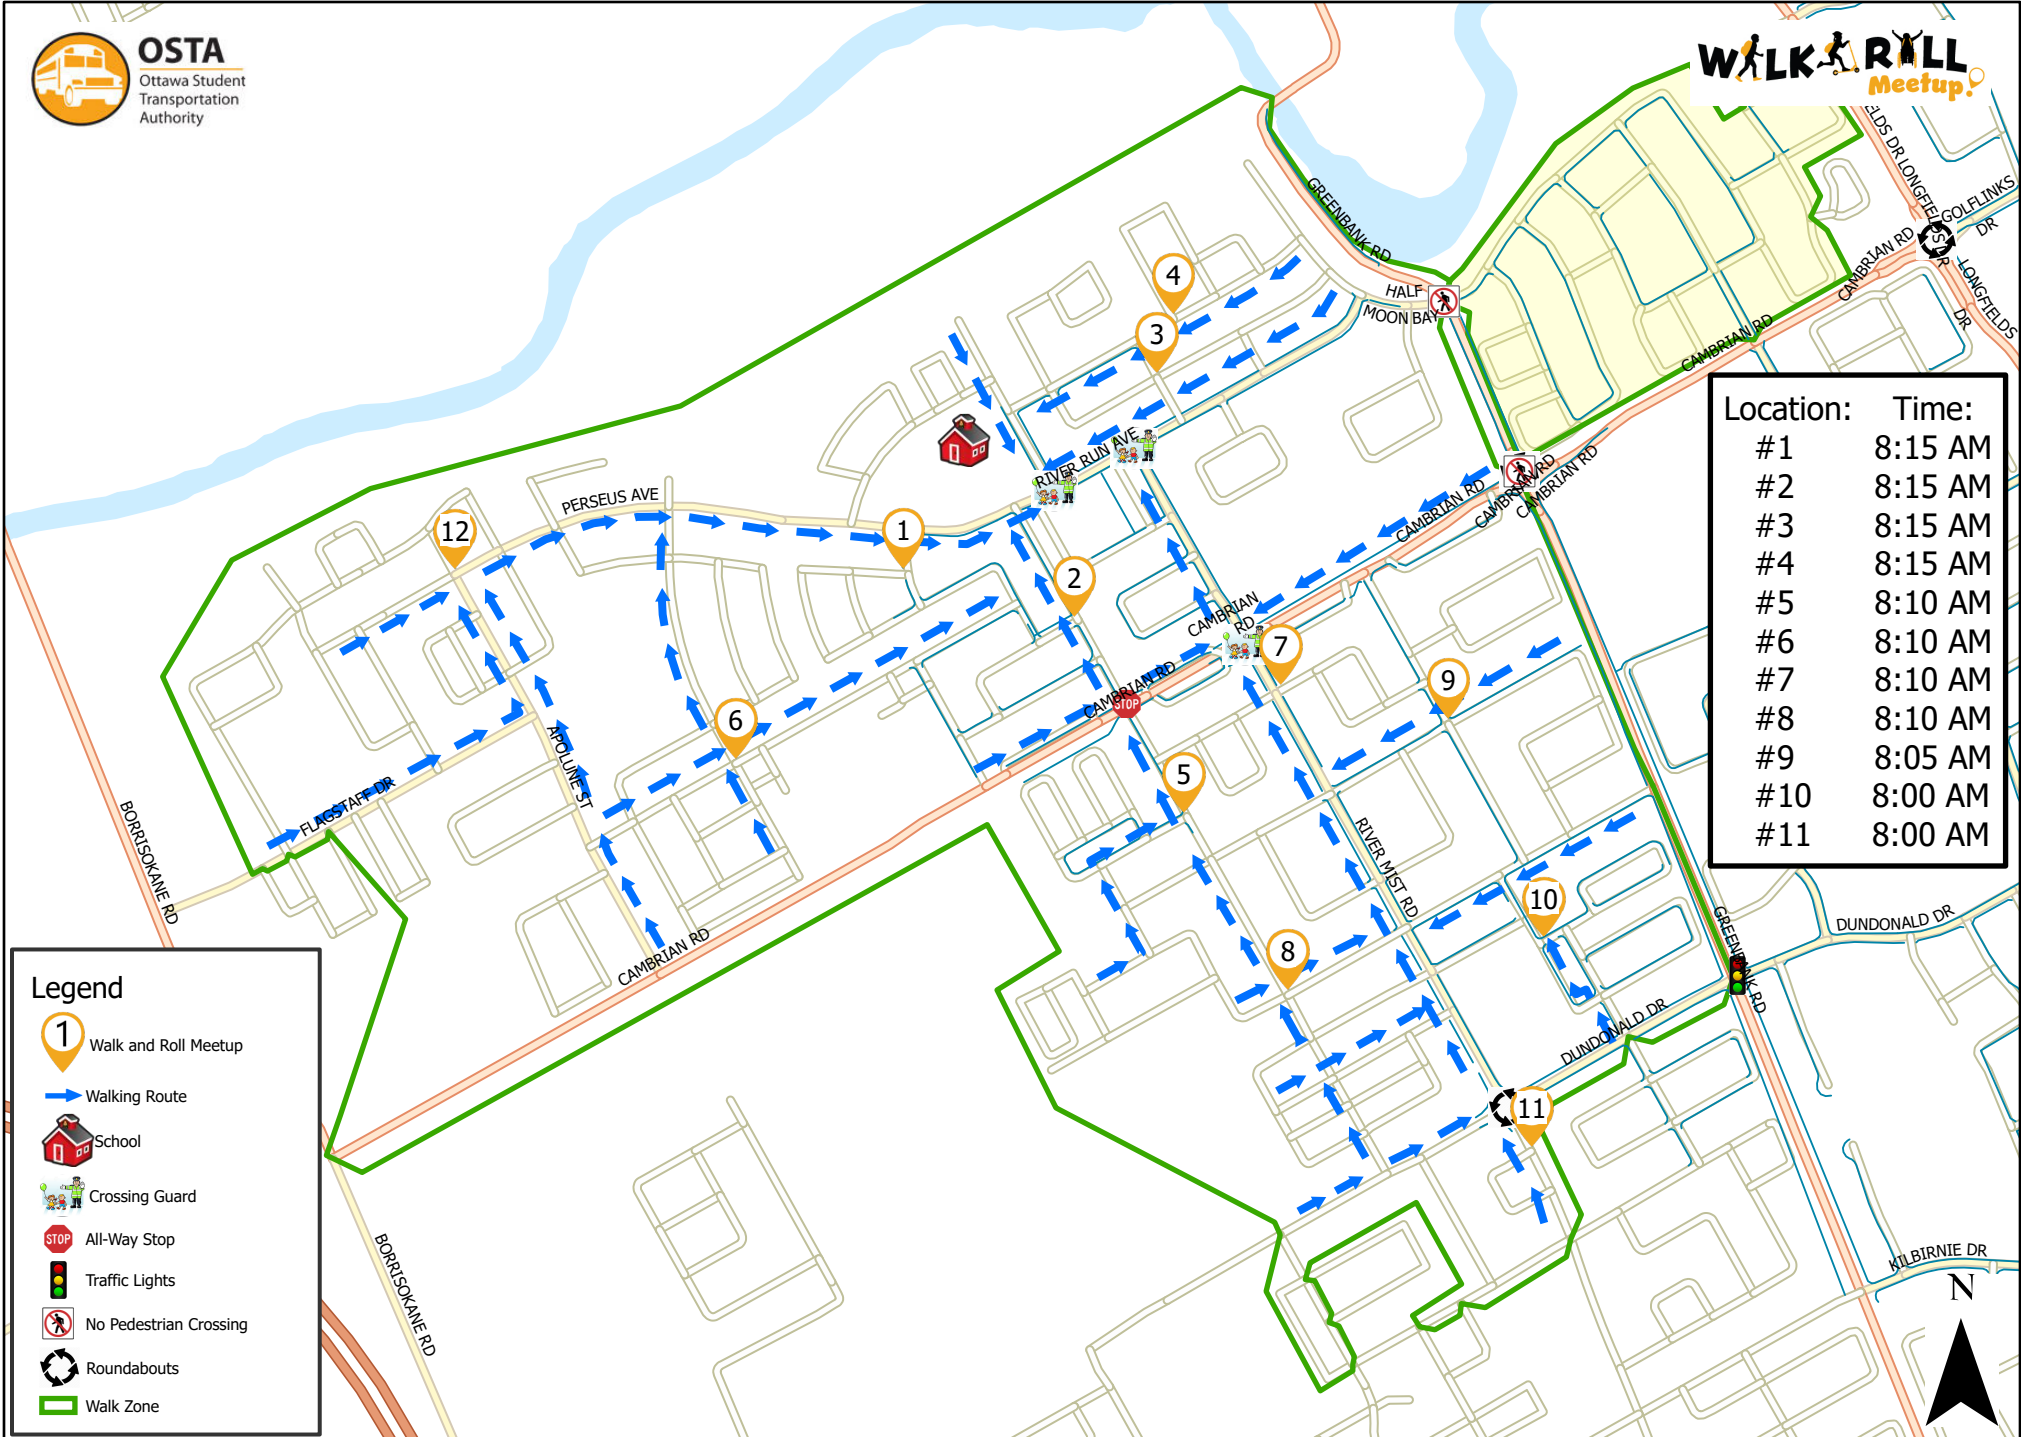

Half Moon Bay Public School

This map is intended for information purposes only. Ottawa Student Transportation Authority assumes no responsibility for people using these routes.