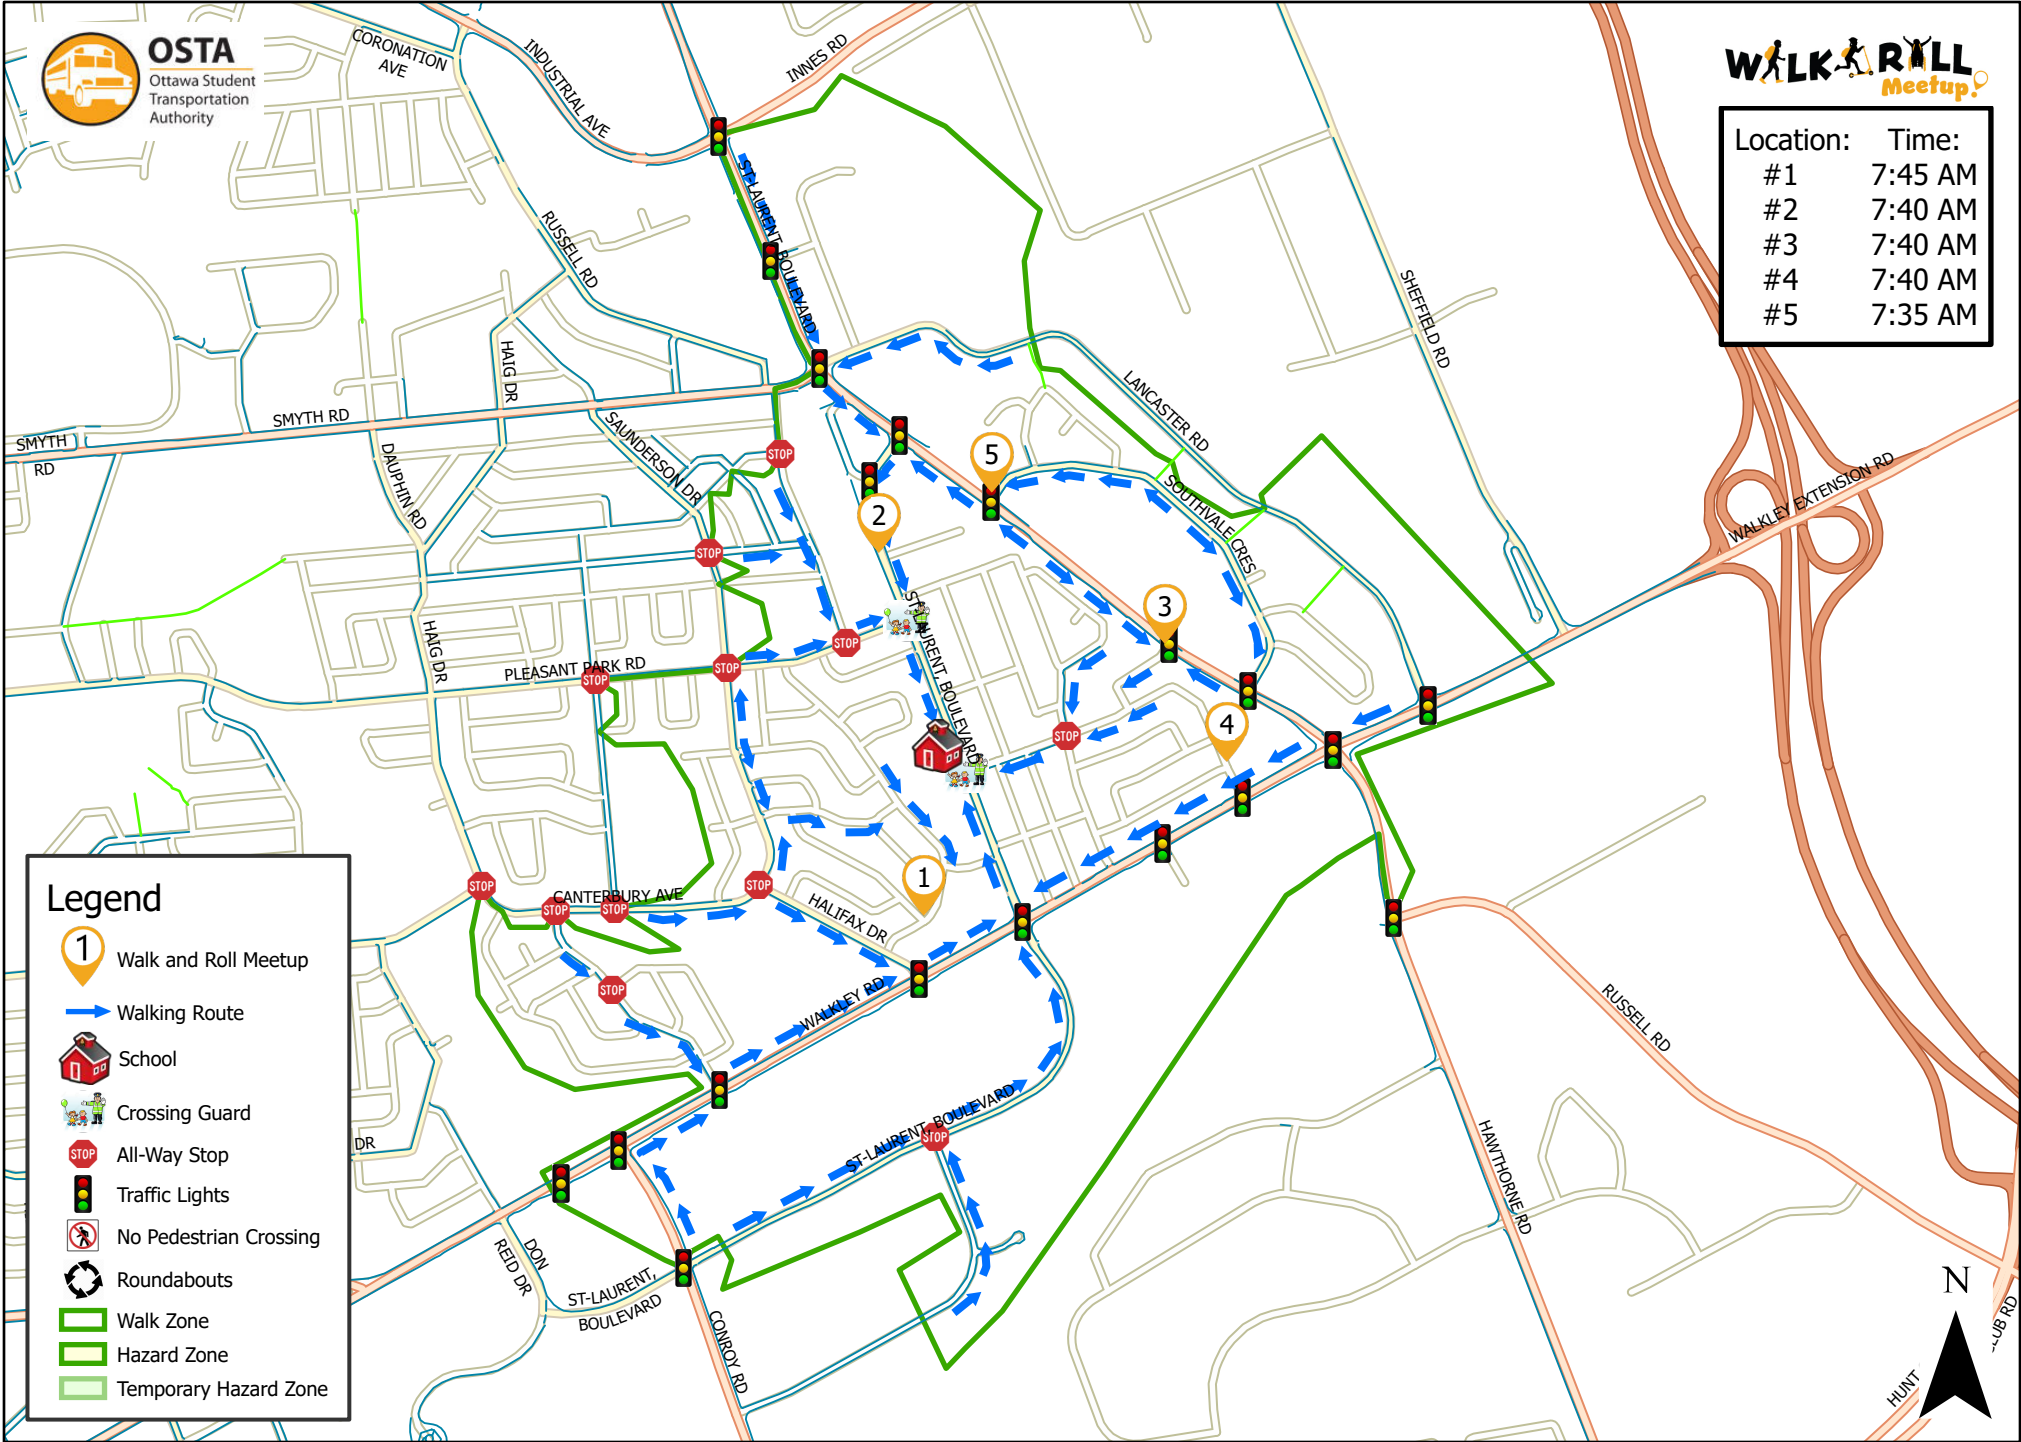

Hawthorne Public School

Location:	Time:
#1	7:45 AM
#2	7:40 AM
#3	7:40 AM
#4	7:40 AM
#5	7:35 AM

This map is intended for information purposes only. Ottawa Student Transportation Authority assumes no responsibility for people using these routes.