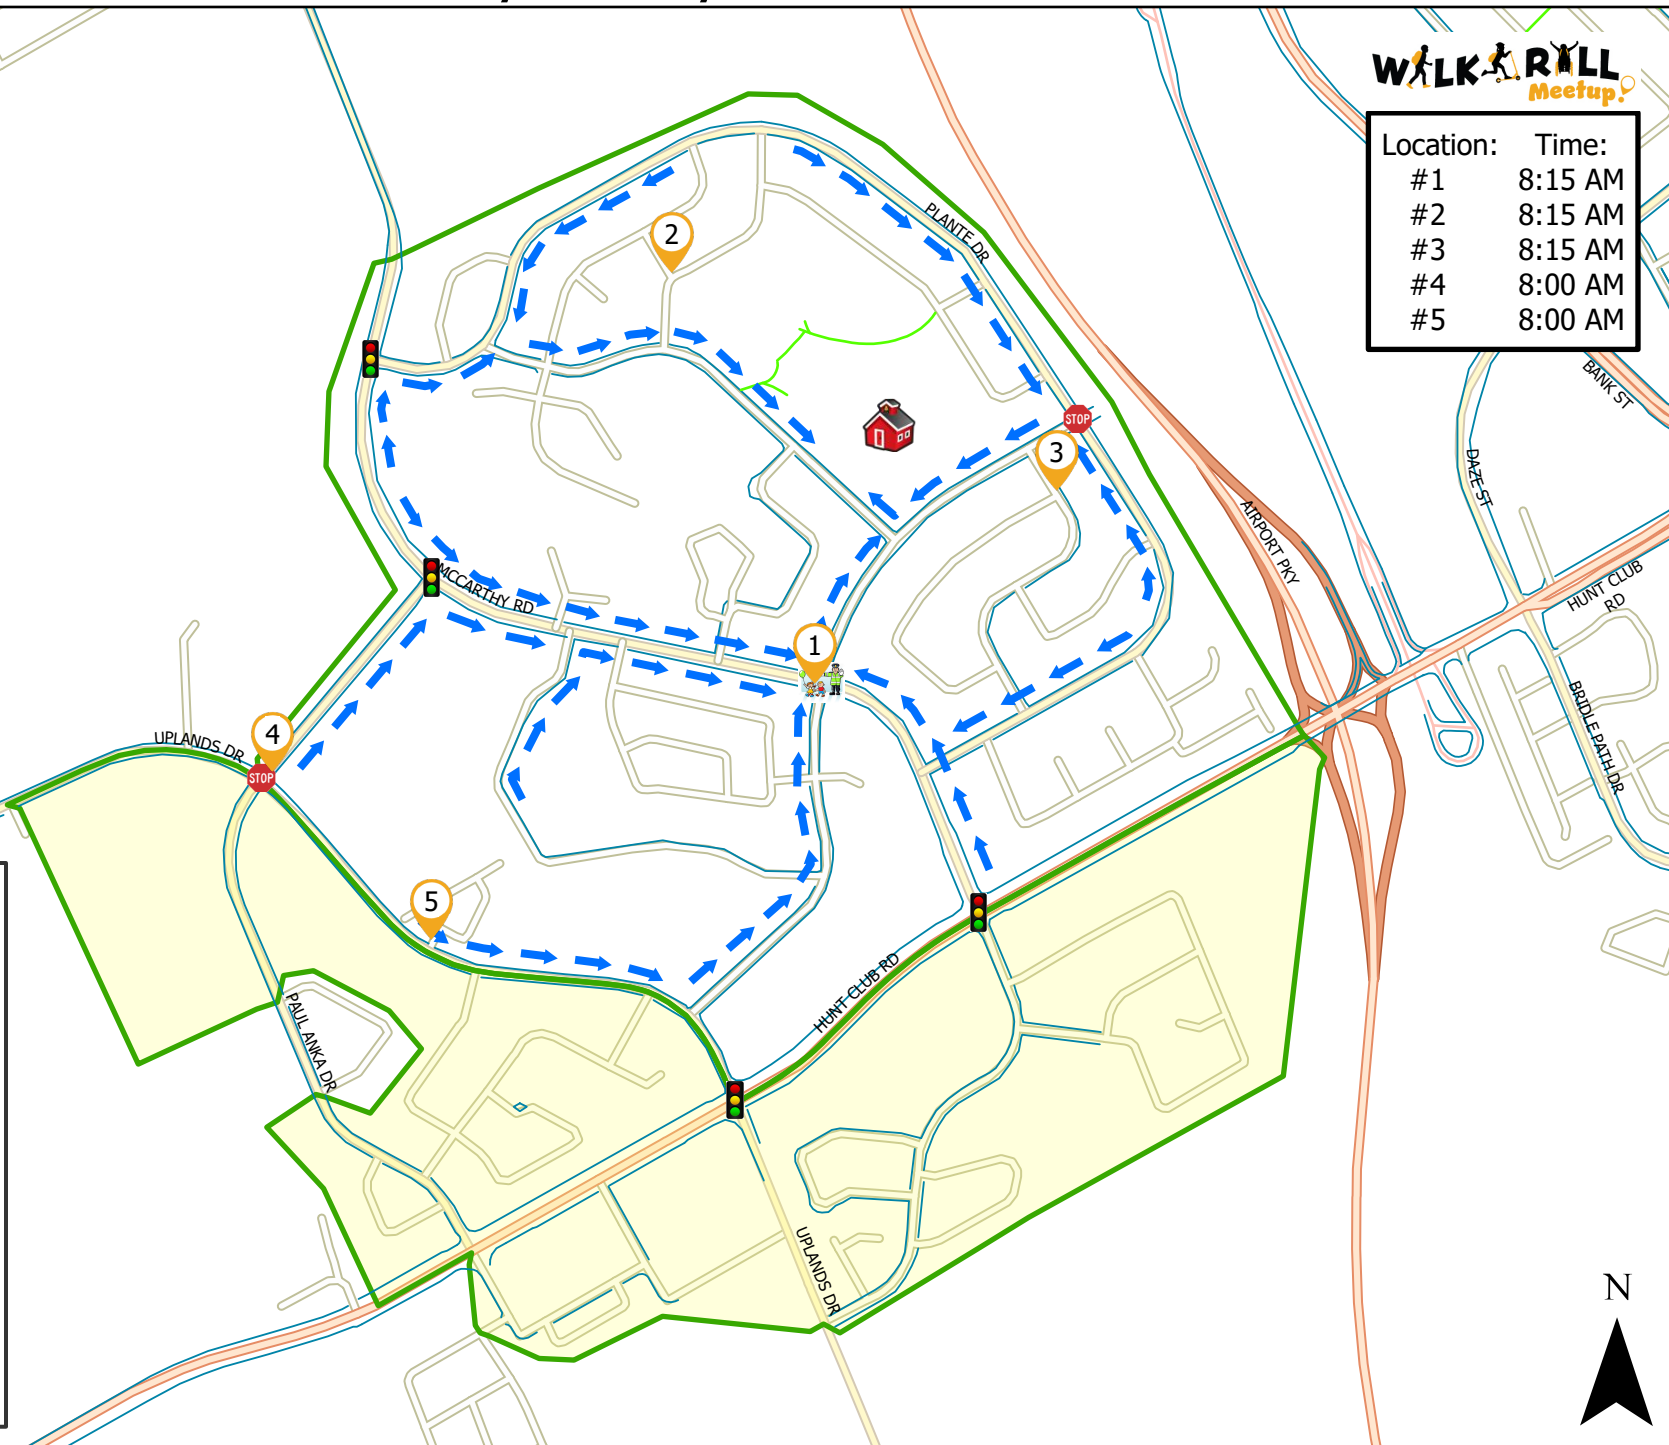

# Holy Family School

Location:	Time:
#1	8:15 AM
#2	8:15 AM
#3	8:15 AM
#4	8:00 AM
#5	8:00 AM

**Legend**

- Walk and Roll Meetup
- Walking Route
- School
- Crossing Guard
- All-Way Stop
- Traffic Lights
- No Pedestrian Crossing
- Roundabouts
- Walk Zone
- Hazard Zone
- Temporary Hazard Zone

This map is intended for information purposes only. Ottawa Student Transportation Authority assumes no responsibility for people using these routes.