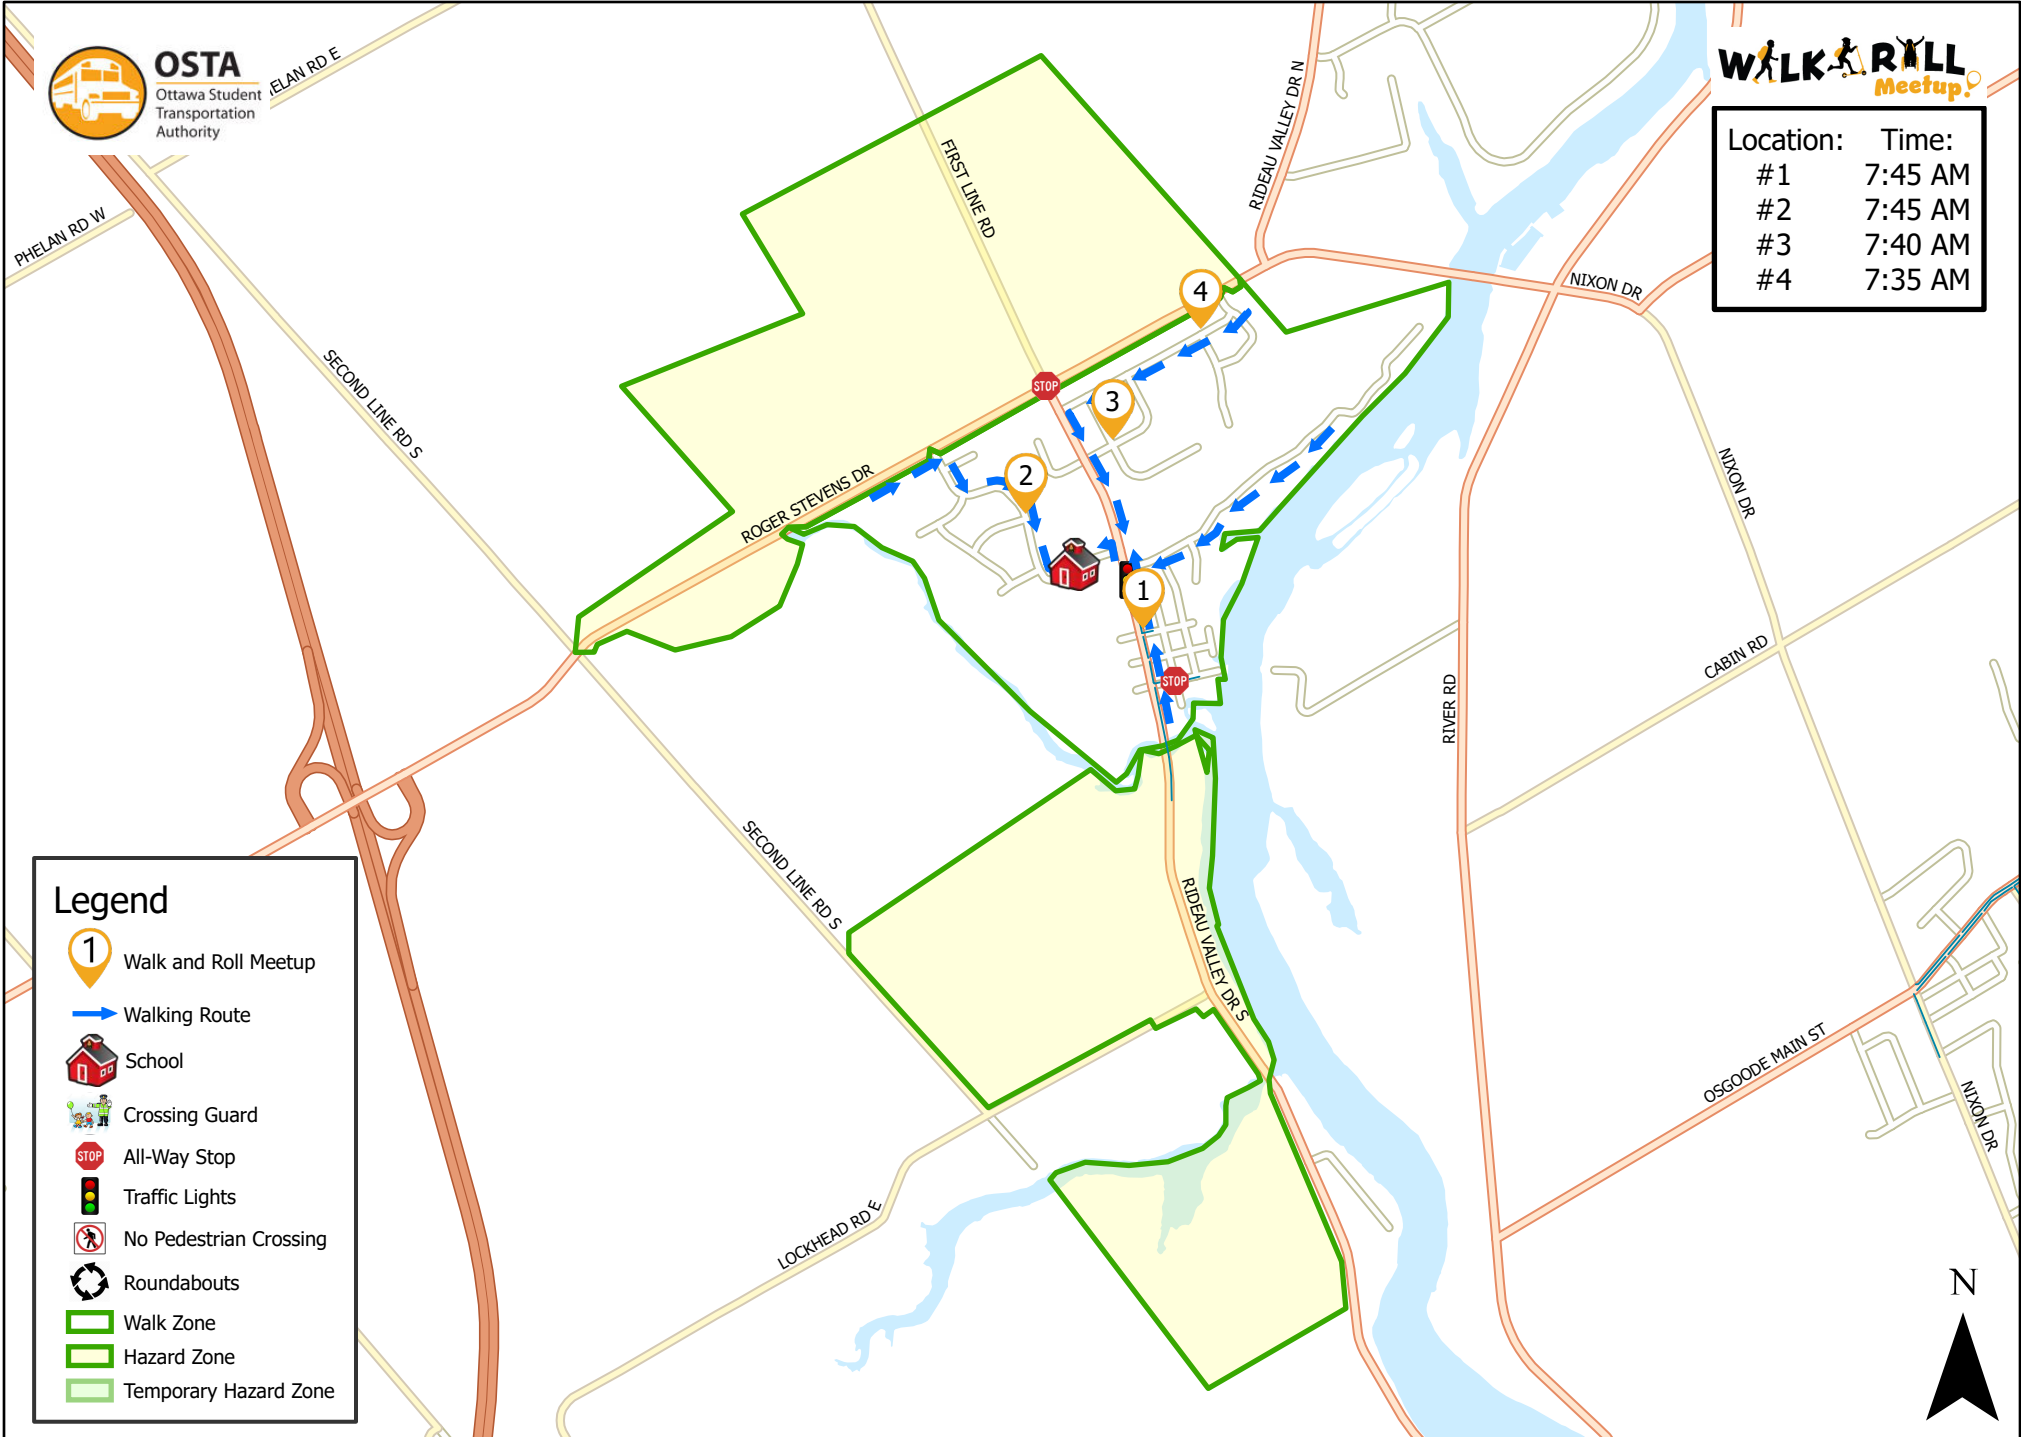

Kars on the Rideau Public School

| Location: | Time: |
|-----------|---------|
| #1 | 7:45 AM |
| #2 | 7:45 AM |
| #3 | 7:40 AM |
| #4 | 7:35 AM |

Legend

- Walk and Roll Meetup
- Walking Route
- School
- Crossing Guard
- All-Way Stop
- Traffic Lights
- No Pedestrian Crossing
- Roundabouts
- Walk Zone
- Hazard Zone
- Temporary Hazard Zone

This map is intended for information purposes only. Ottawa Student Transportation Authority assumes no responsibility for people using these routes.