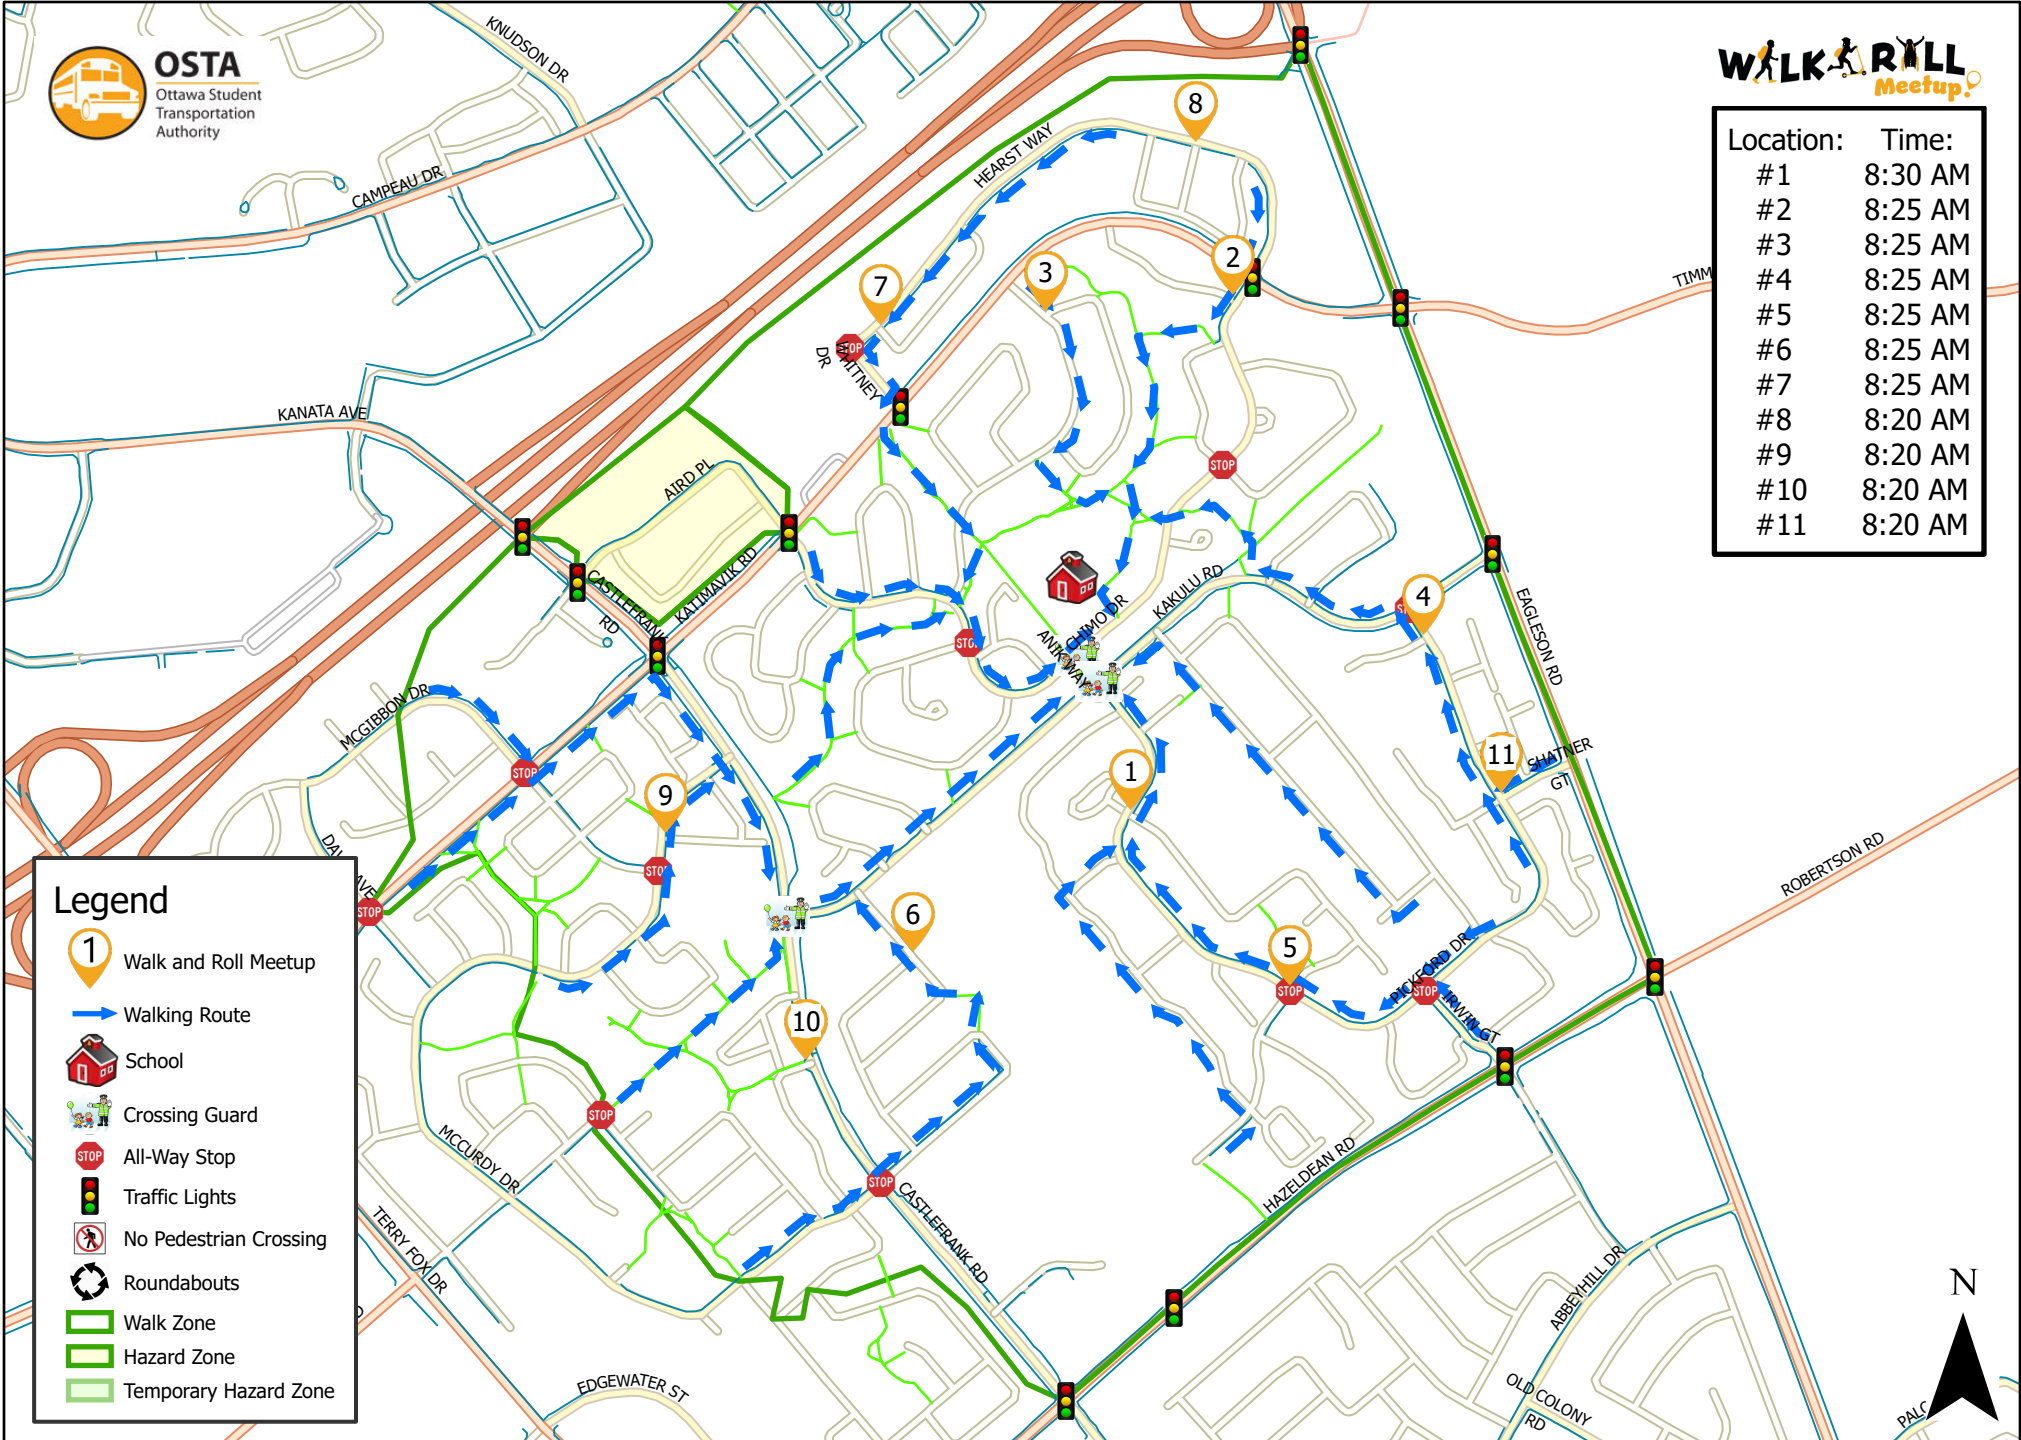

# Katimavik Elementary School

Location:	Time:
#1	8:30 AM
#2	8:25 AM
#3	8:25 AM
#4	8:25 AM
#5	8:25 AM
#6	8:25 AM
#7	8:25 AM
#8	8:20 AM
#9	8:20 AM
#10	8:20 AM
#11	8:20 AM

**Legend**

- 1 Walk and Roll Meetup
- Walking Route
- School
- Crossing Guard
- All-Way Stop
- Traffic Lights
- No Pedestrian Crossing
- Roundabouts
- Walk Zone
- Hazard Zone
- Temporary Hazard Zone

This map is intended for information purposes only. Ottawa Student Transportation Authority assumes no responsibility for people using these routes.