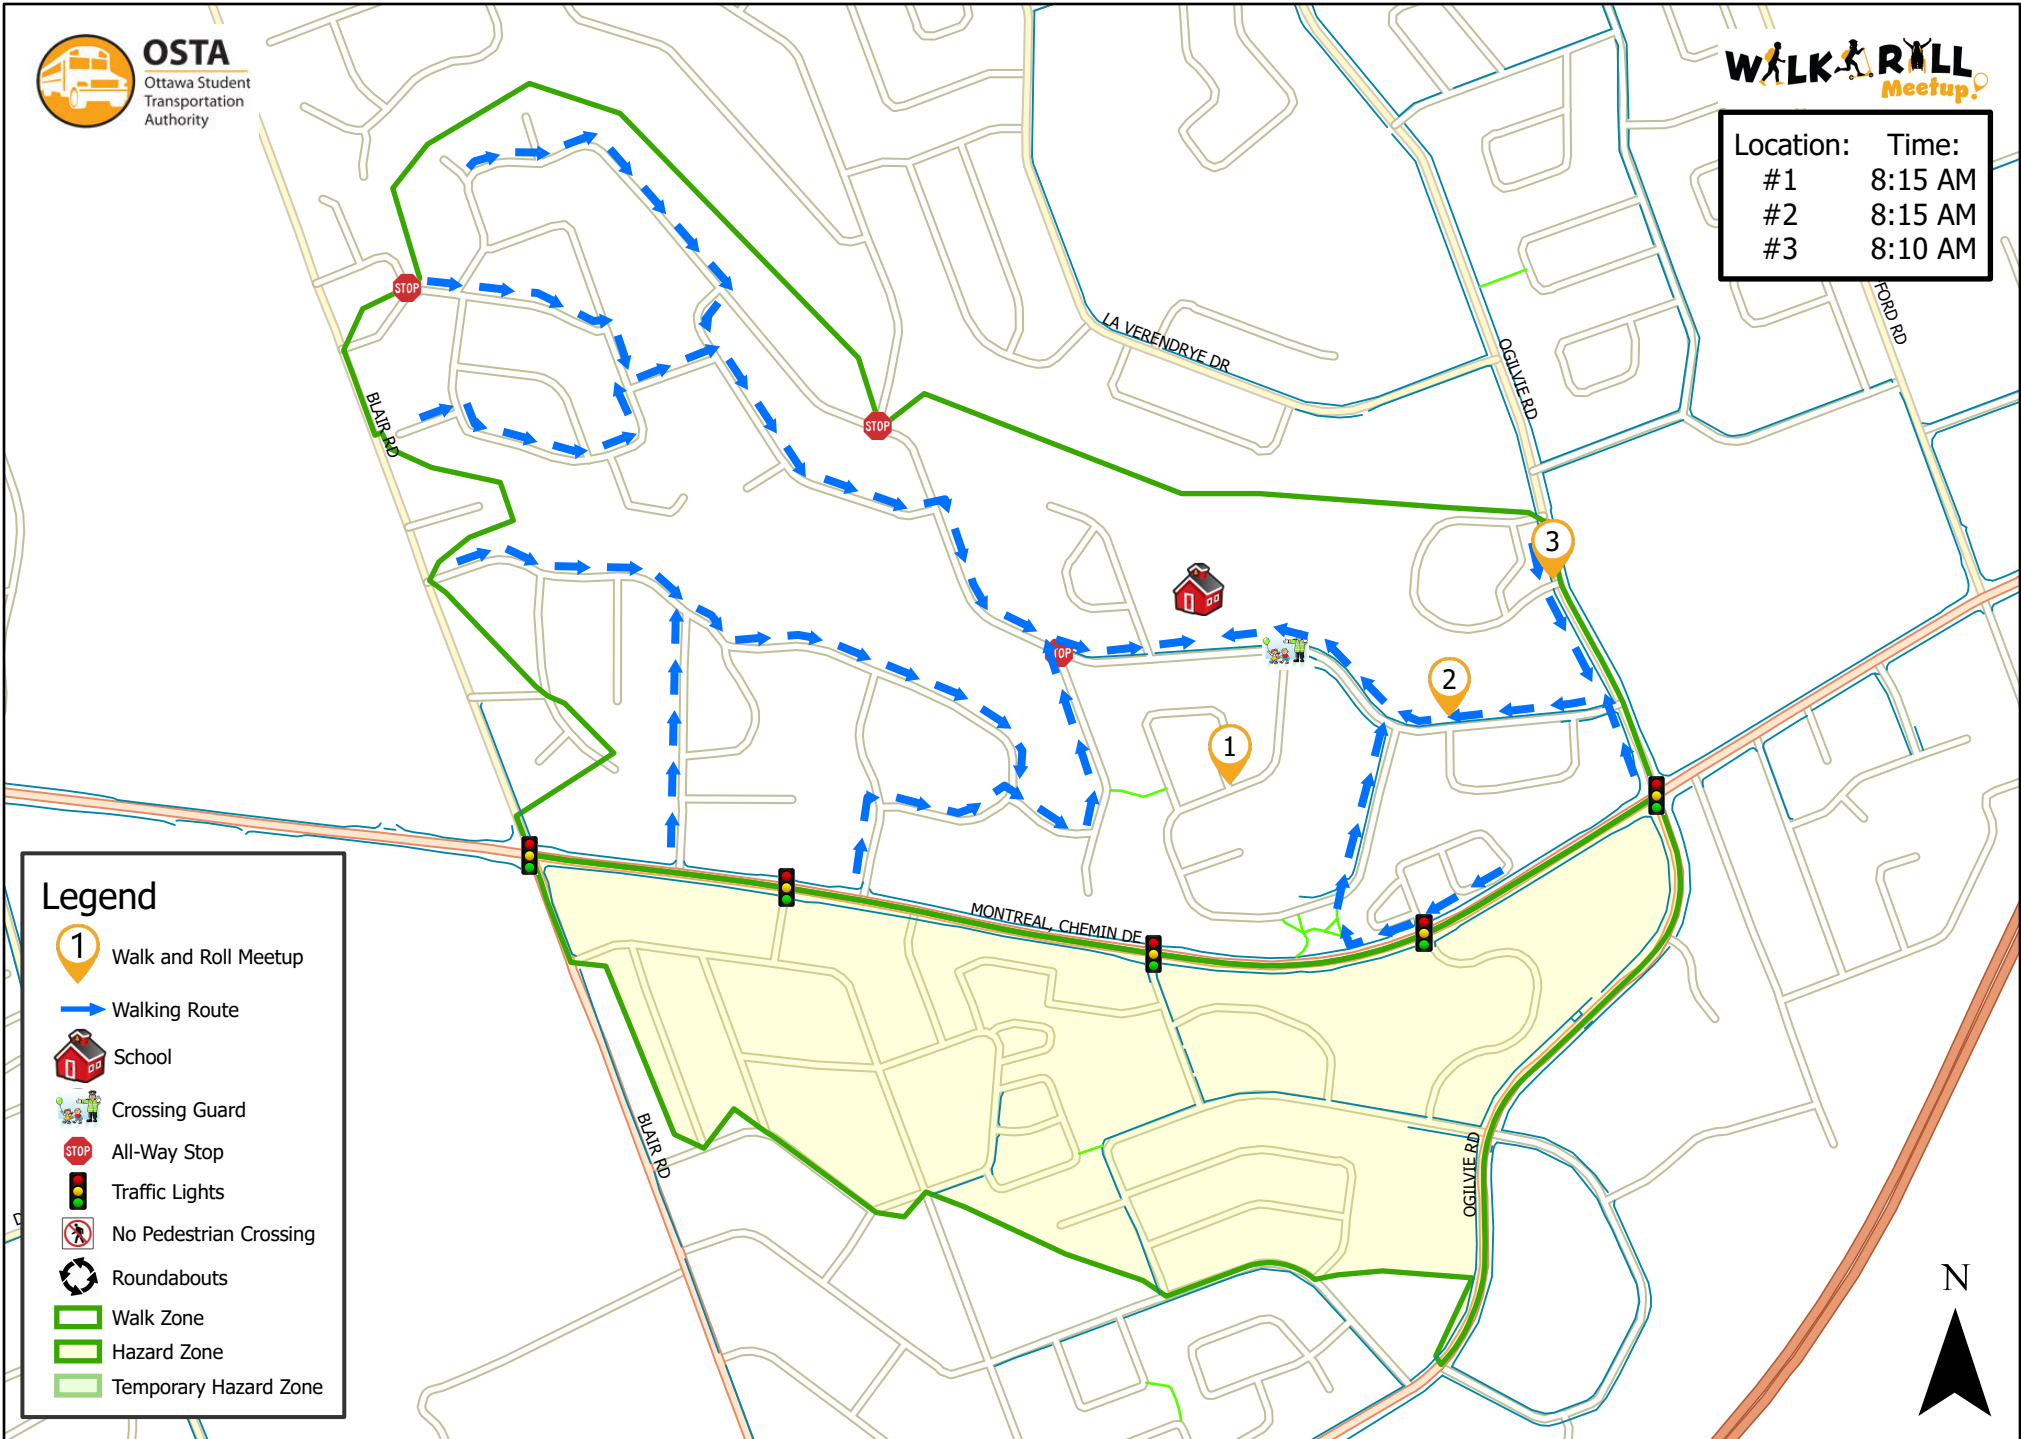

# Le Phare Elementary School

| Location: | Time:   |
|-----------|---------|
| #1        | 8:15 AM |
| #2        | 8:15 AM |
| #3        | 8:10 AM |

## Legend

- Walk and Roll Meetup
- Walking Route
- School
- Crossing Guard
- All-Way Stop
- Traffic Lights
- No Pedestrian Crossing
- Roundabouts
- Walk Zone
- Hazard Zone
- Temporary Hazard Zone

This map is intended for information purposes only. Ottawa Student Transportation Authority assumes no responsibility for people using these routes.