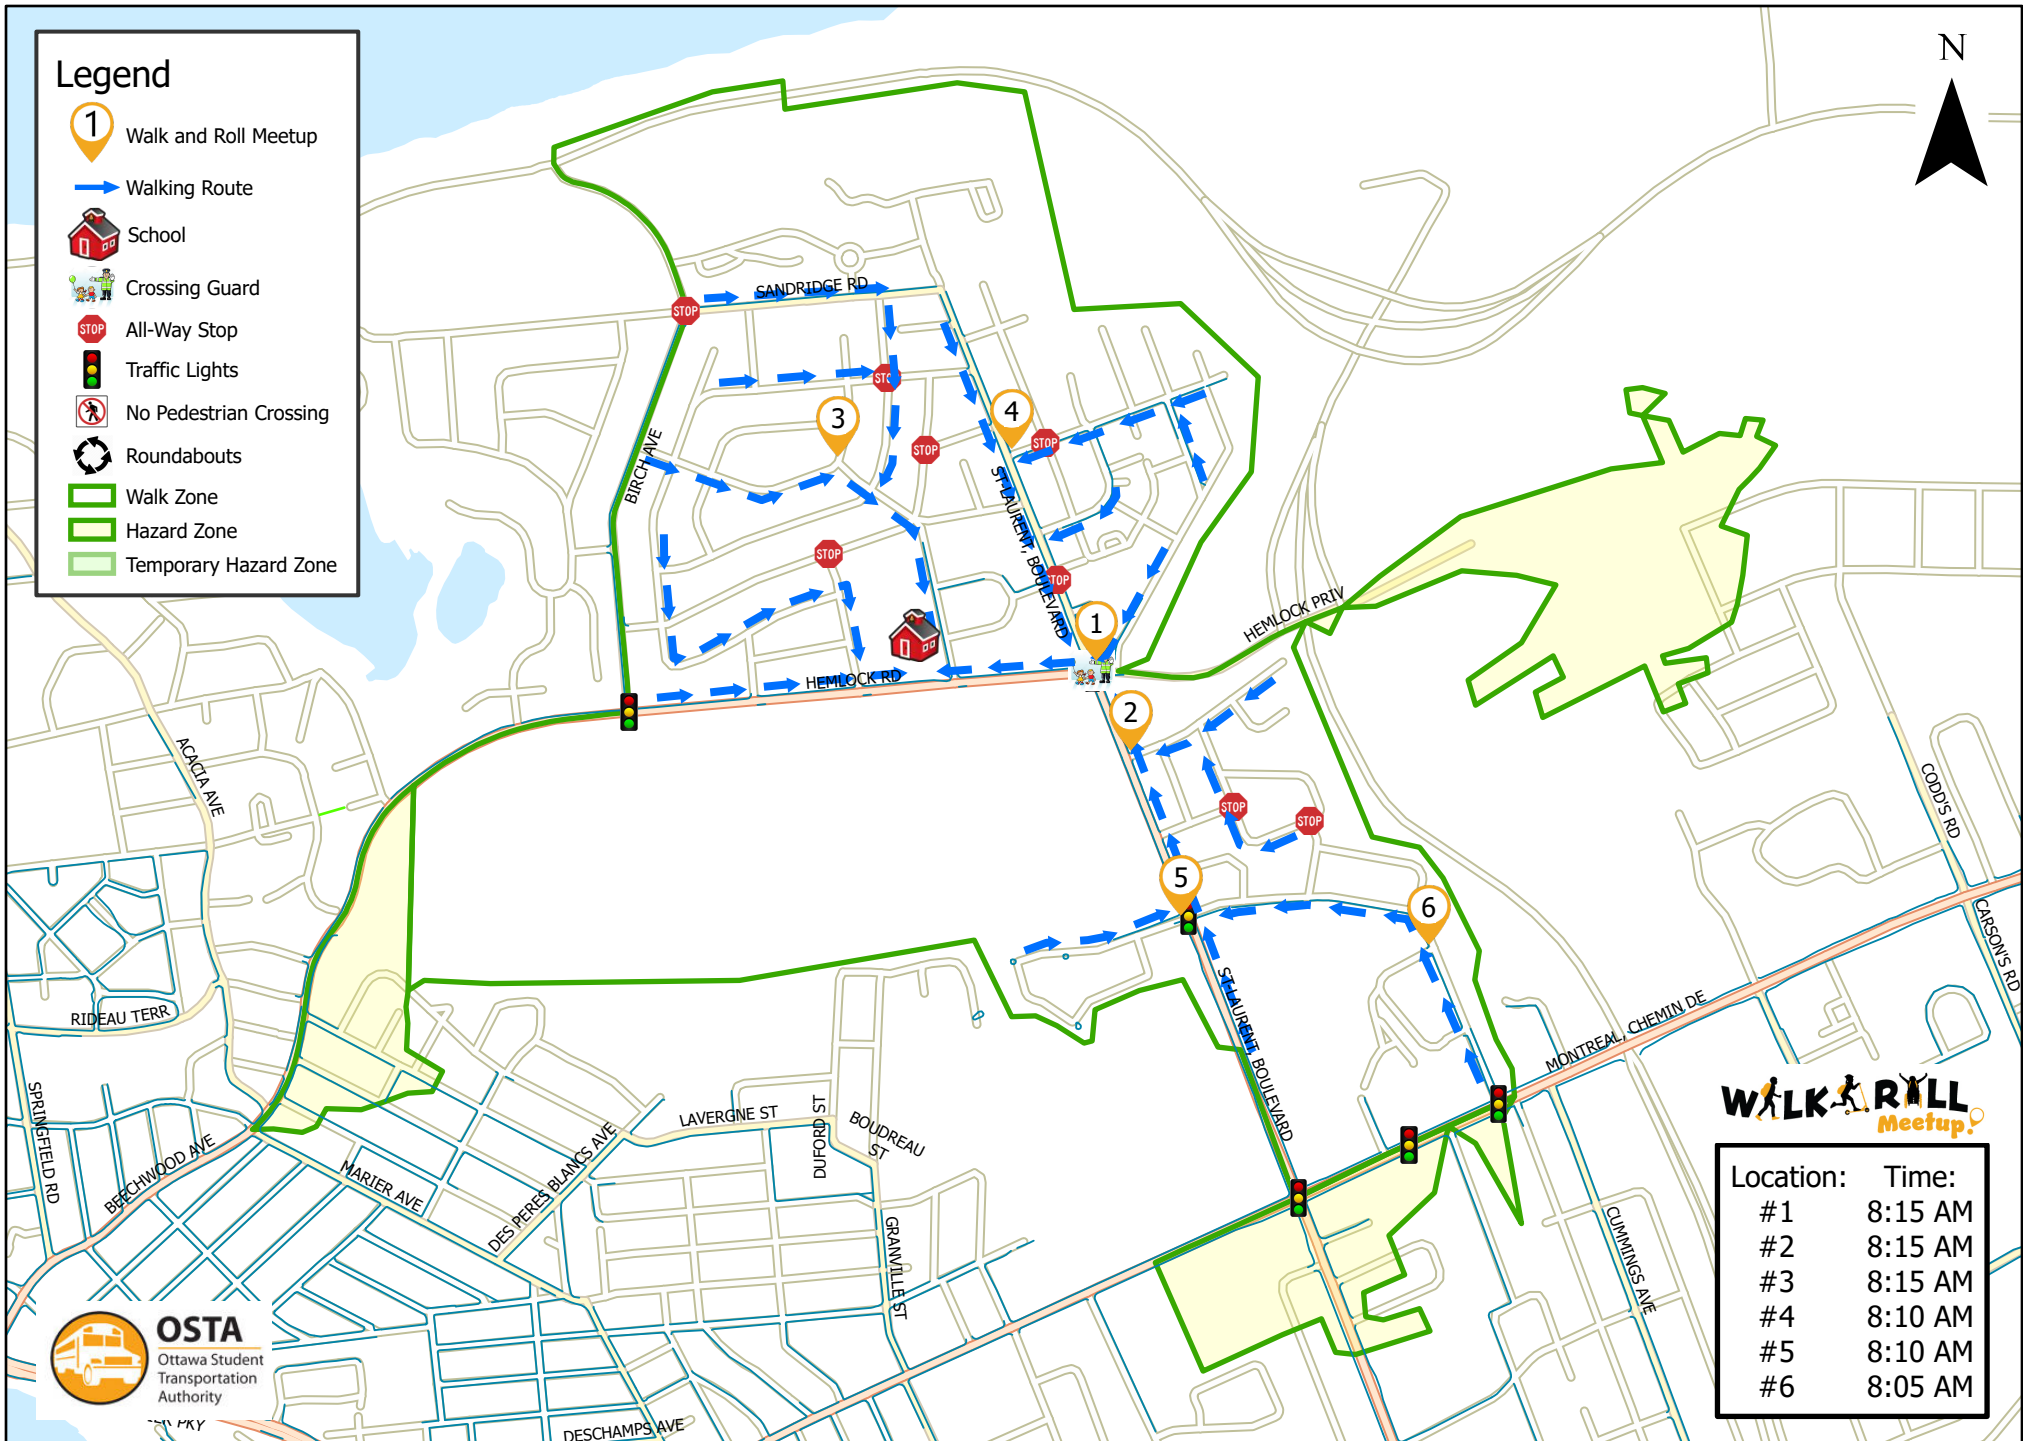

# Manor Park Public School

This map is intended for information purposes only. Ottawa Student Transportation Authority assumes no responsibility for people using these routes.