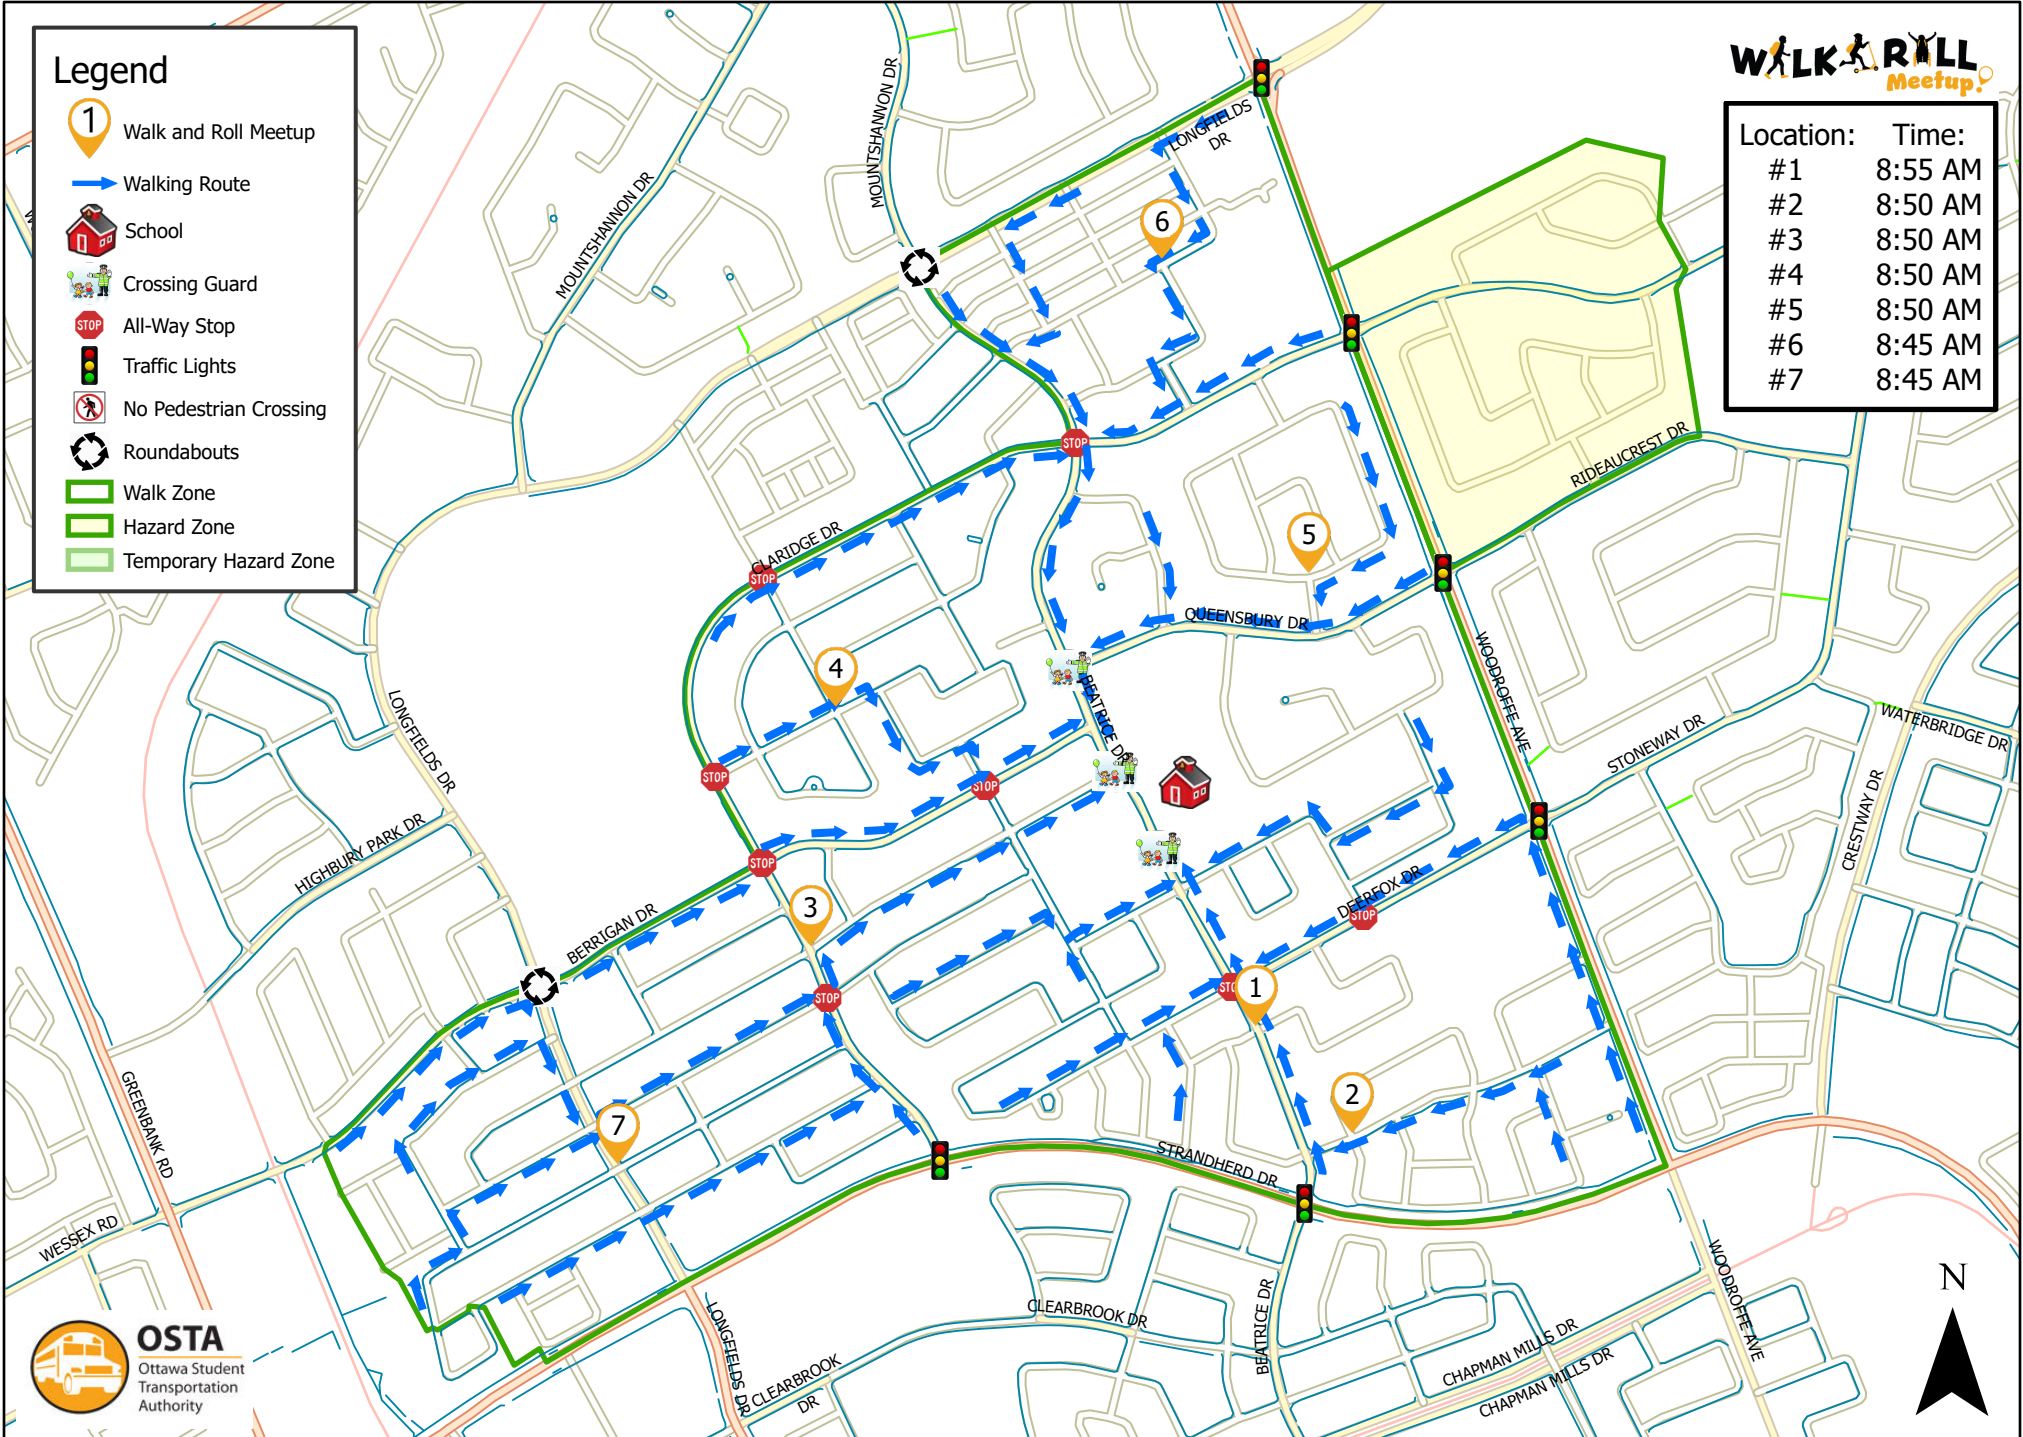

Monsignor Paul Baxter School

Legend

- 1 Walk and Roll Meetup
- Walking Route
- School
- Crossing Guard
- All-Way Stop
- Traffic Lights
- No Pedestrian Crossing
- Roundabouts
- Walk Zone
- Hazard Zone
- Temporary Hazard Zone

Location:	Time:
#1	8:55 AM
#2	8:50 AM
#3	8:50 AM
#4	8:50 AM
#5	8:50 AM
#6	8:45 AM
#7	8:45 AM

This map is intended for information purposes only. Ottawa Student Transportation Authority assumes no responsibility for people using these routes.