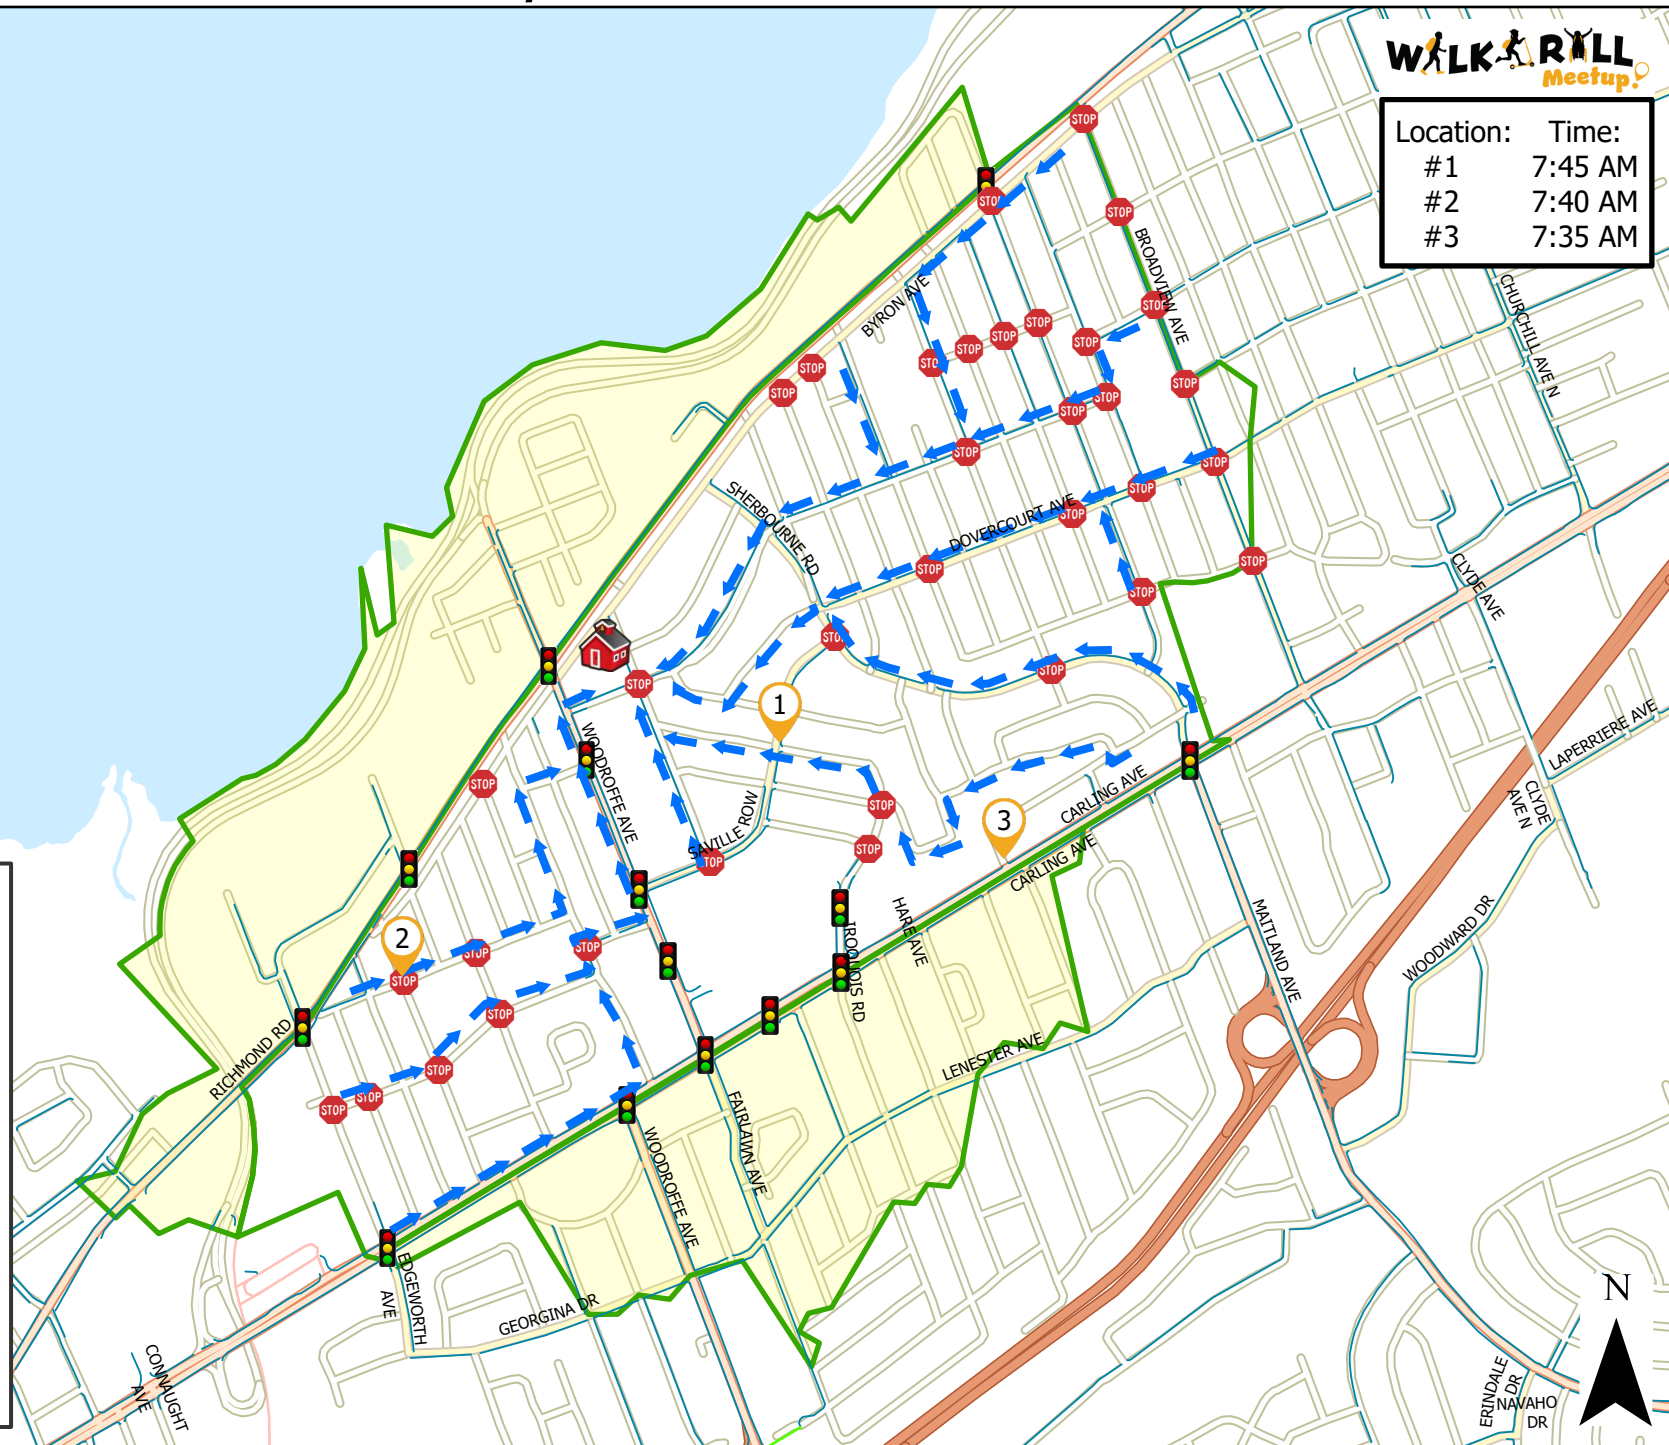

Our Lady of Fatima School

Location:	Time:
#1	7:45 AM
#2	7:40 AM
#3	7:35 AM

Legend

- Walk and Roll Meetup
- Walking Route
- School
- Crossing Guard
- All-Way Stop
- Traffic Lights
- No Pedestrian Crossing
- Roundabouts
- Walk Zone
- Hazard Zone
- Temporary Hazard Zone

This map is intended for information purposes only. Ottawa Student Transportation Authority assumes no responsibility for people using these routes.