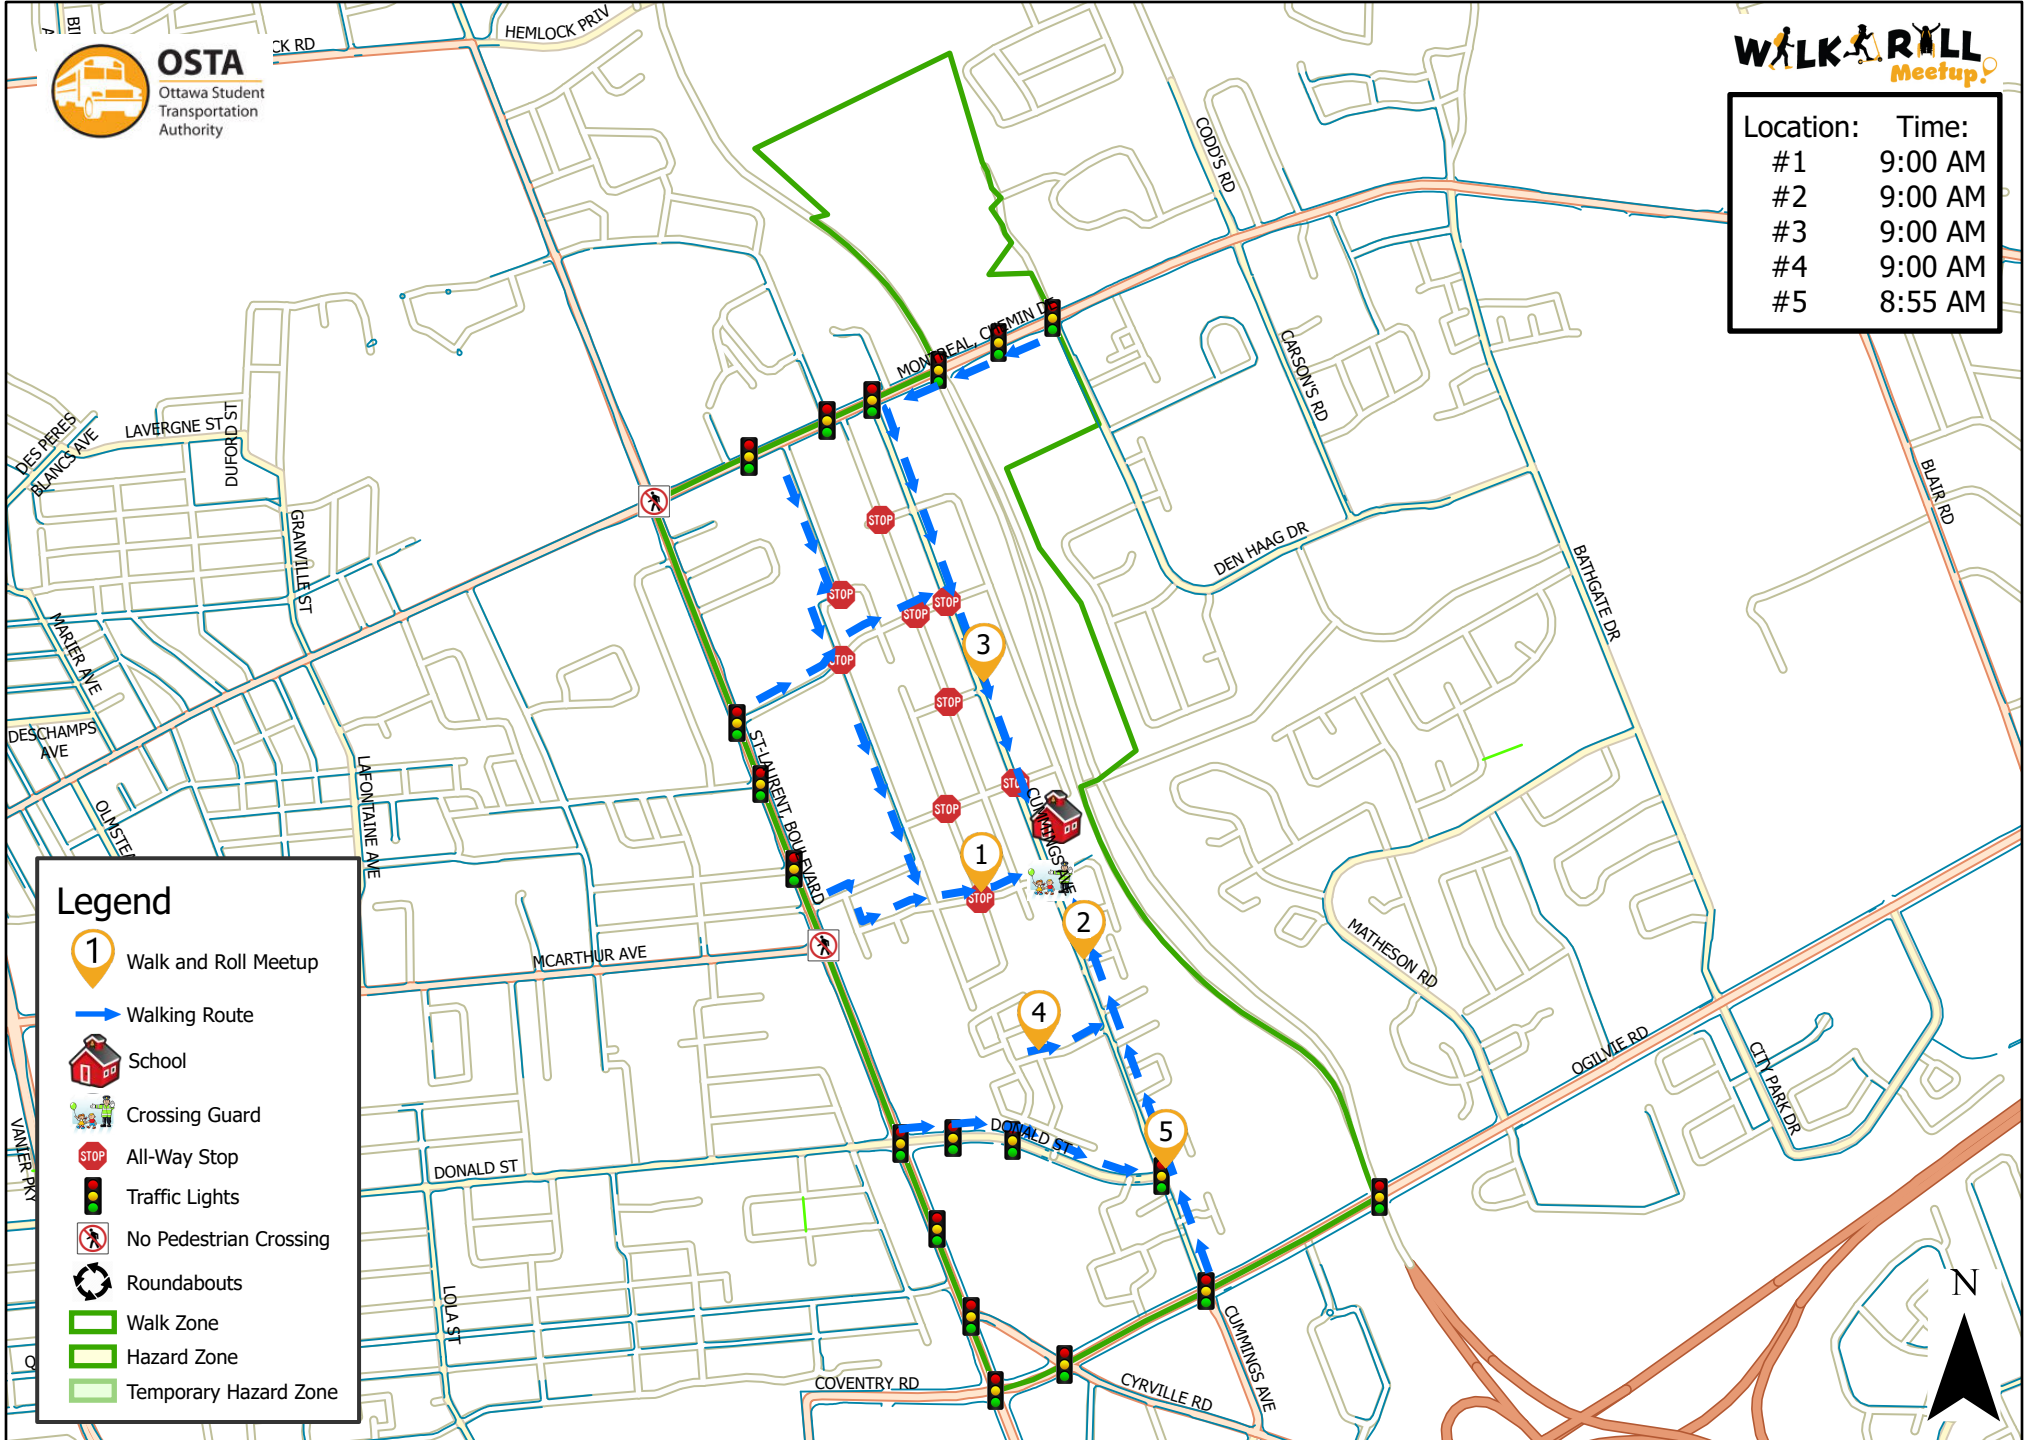

Our Lady of Mount Carmel School

Location:	Time:
#1	9:00 AM
#2	9:00 AM
#3	9:00 AM
#4	9:00 AM
#5	8:55 AM

Legend

- 1 Walk and Roll Meetup
- Walking Route
- School
- Crossing Guard
- All-Way Stop
- Traffic Lights
- No Pedestrian Crossing
- Roundabouts
- Walk Zone
- Hazard Zone
- Temporary Hazard Zone

This map is intended for information purposes only. Ottawa Student Transportation Authority assumes no responsibility for people using these routes.