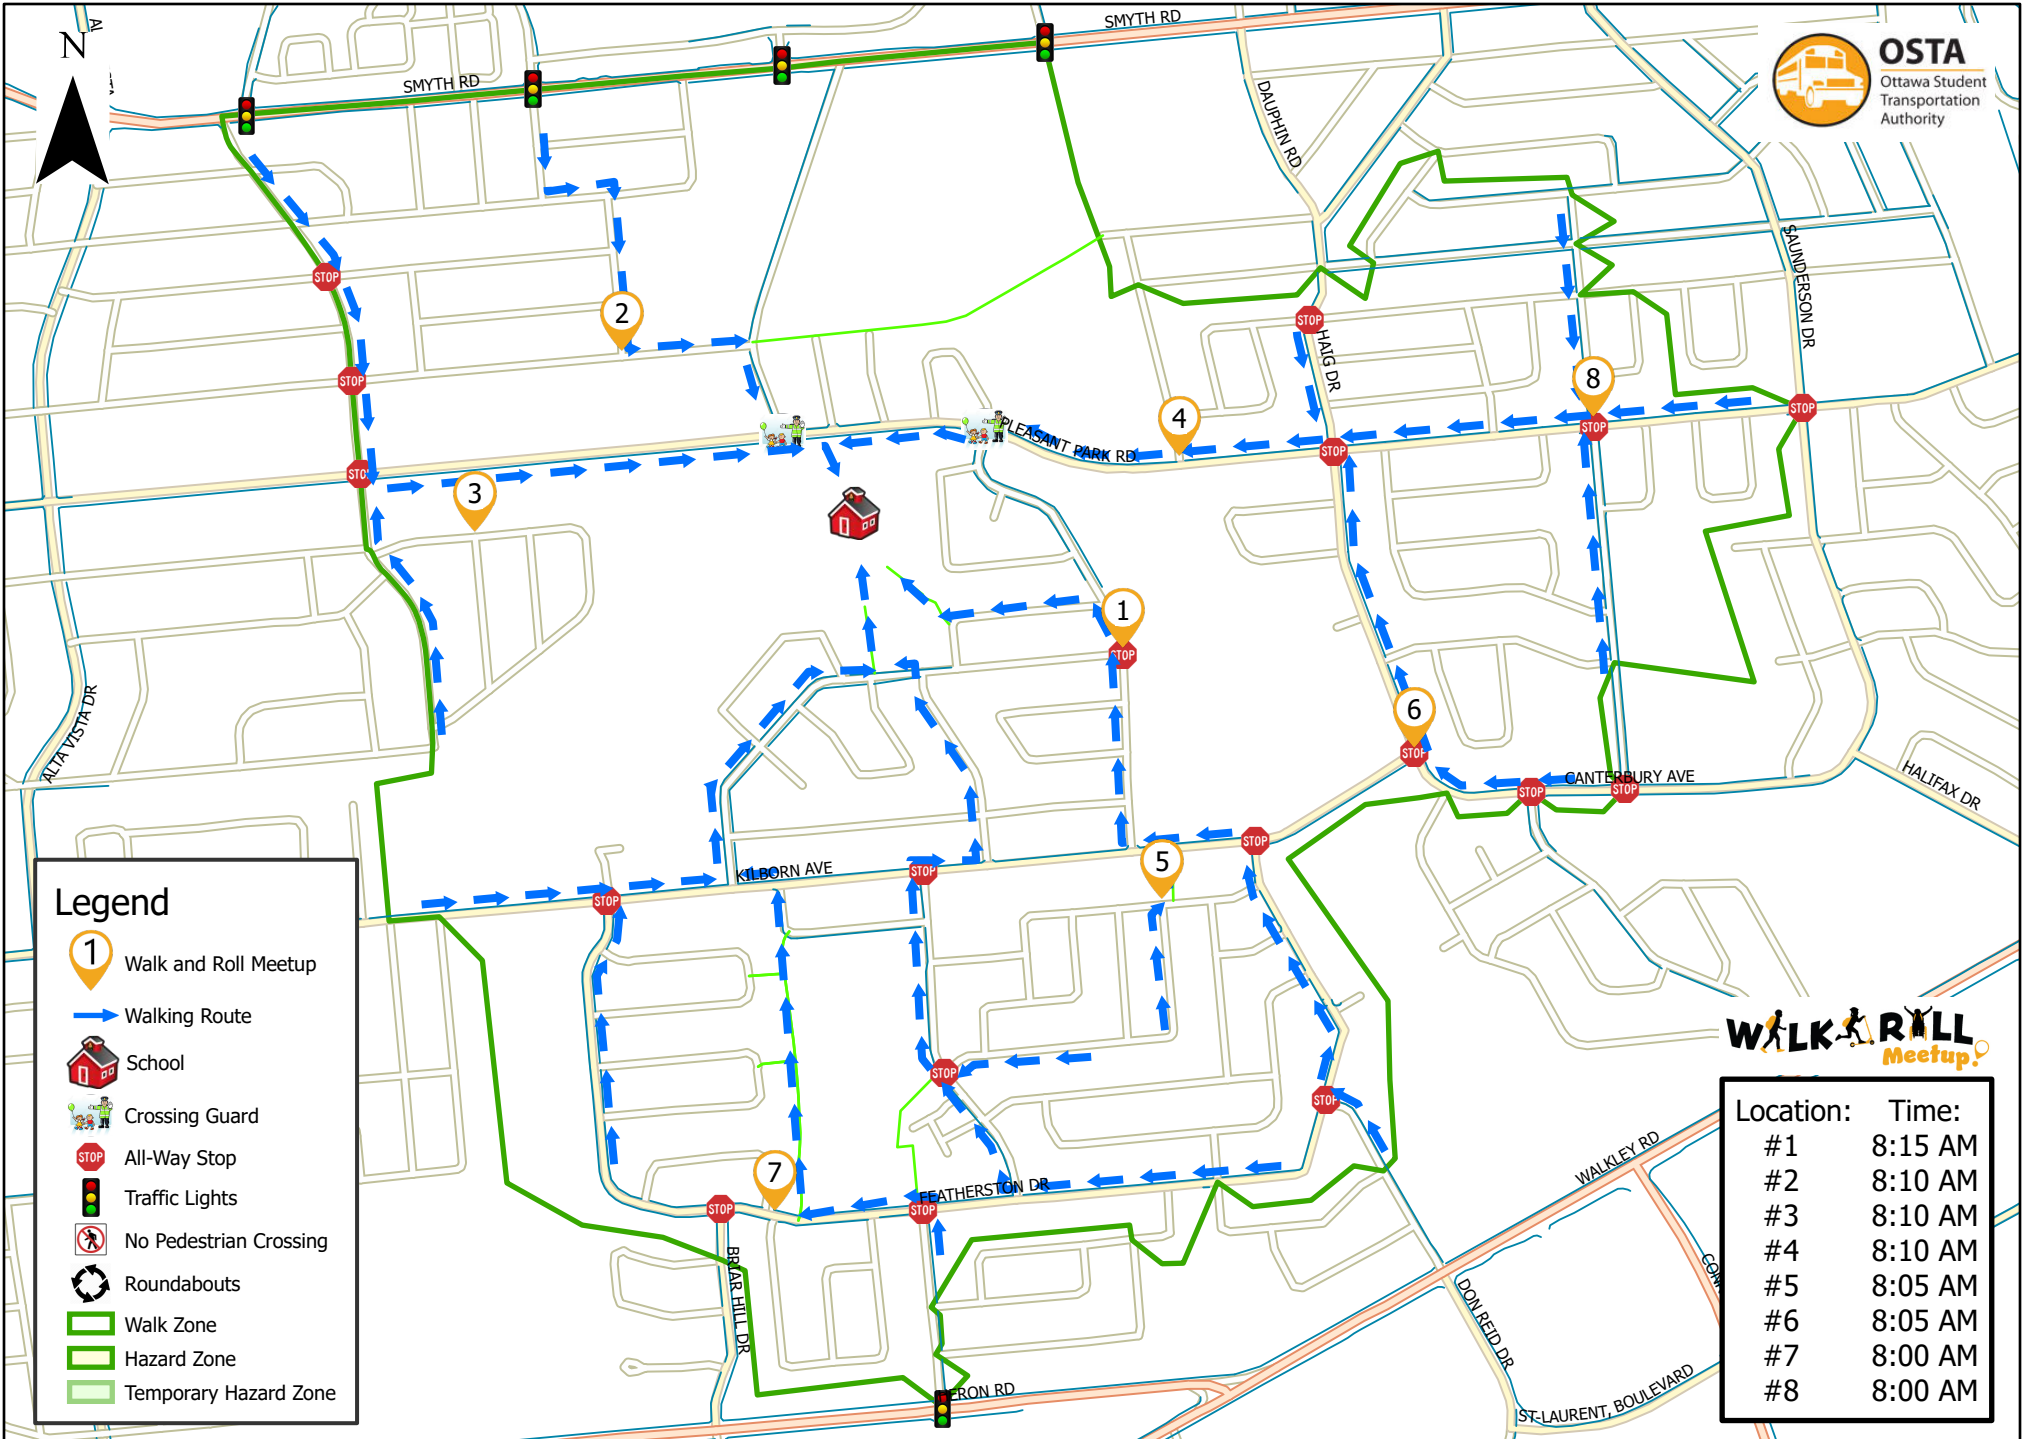

Pleasant Park Public School

This map is intended for information purposes only. Ottawa Student Transportation Authority assumes no responsibility for people using these routes.