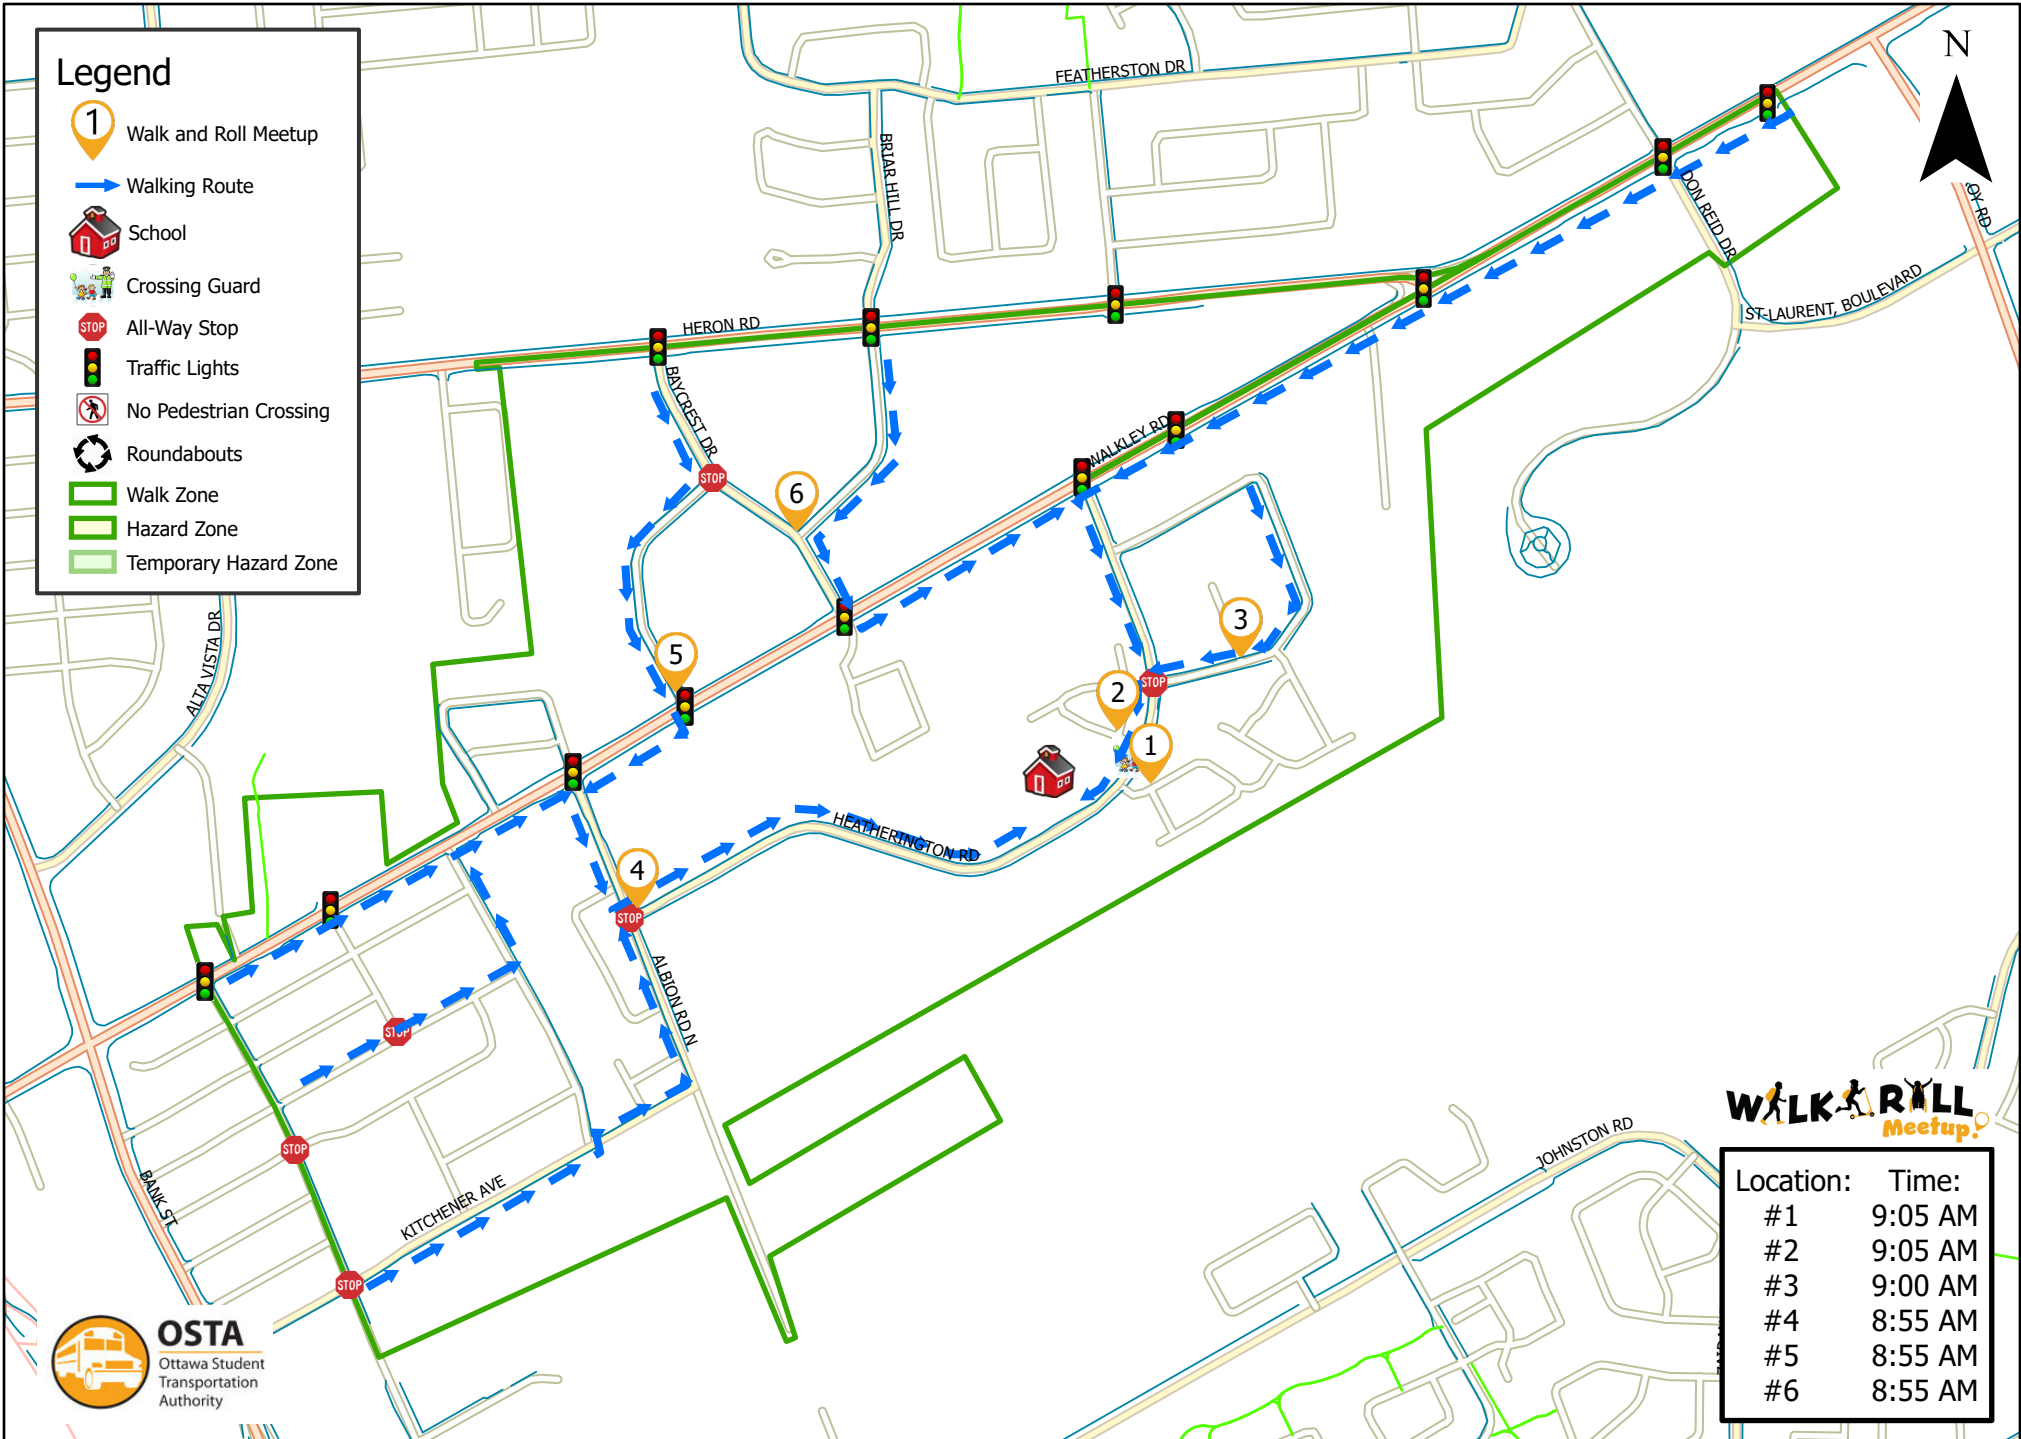

# Prince of Peace School

Location:	Time:
#1	9:05 AM
#2	9:05 AM
#3	9:00 AM
#4	8:55 AM
#5	8:55 AM
#6	8:55 AM

This map is intended for information purposes only. Ottawa Student Transportation Authority assumes no responsibility for people using these routes.