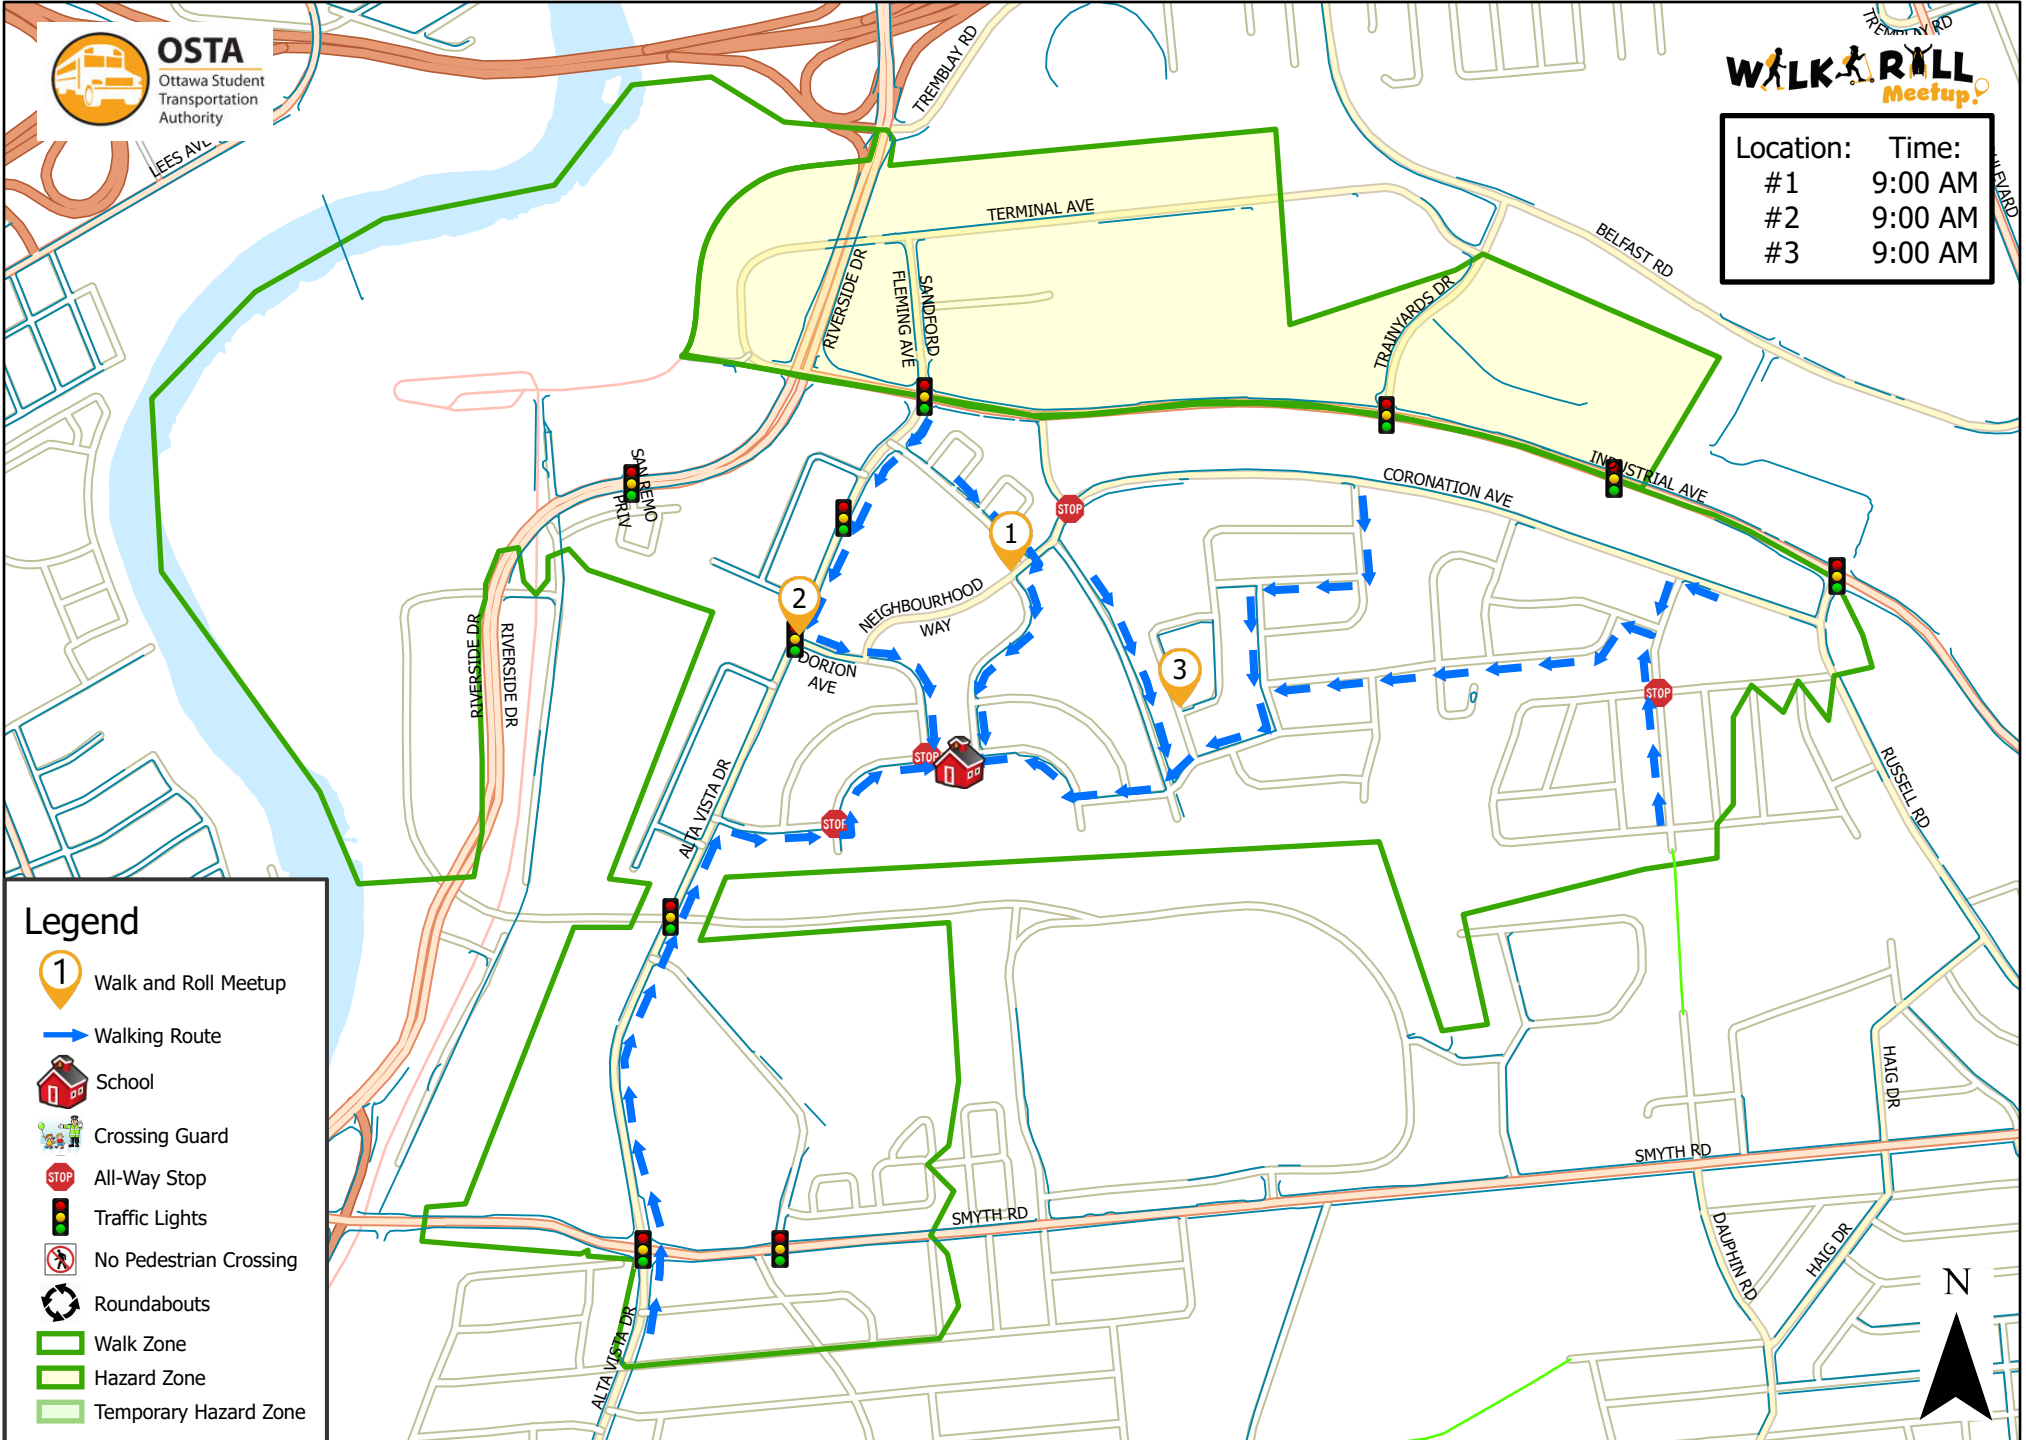

# Riverview Alternative School

This map is intended for information purposes only. Ottawa Student Transportation Authority assumes no responsibility for people using these routes.