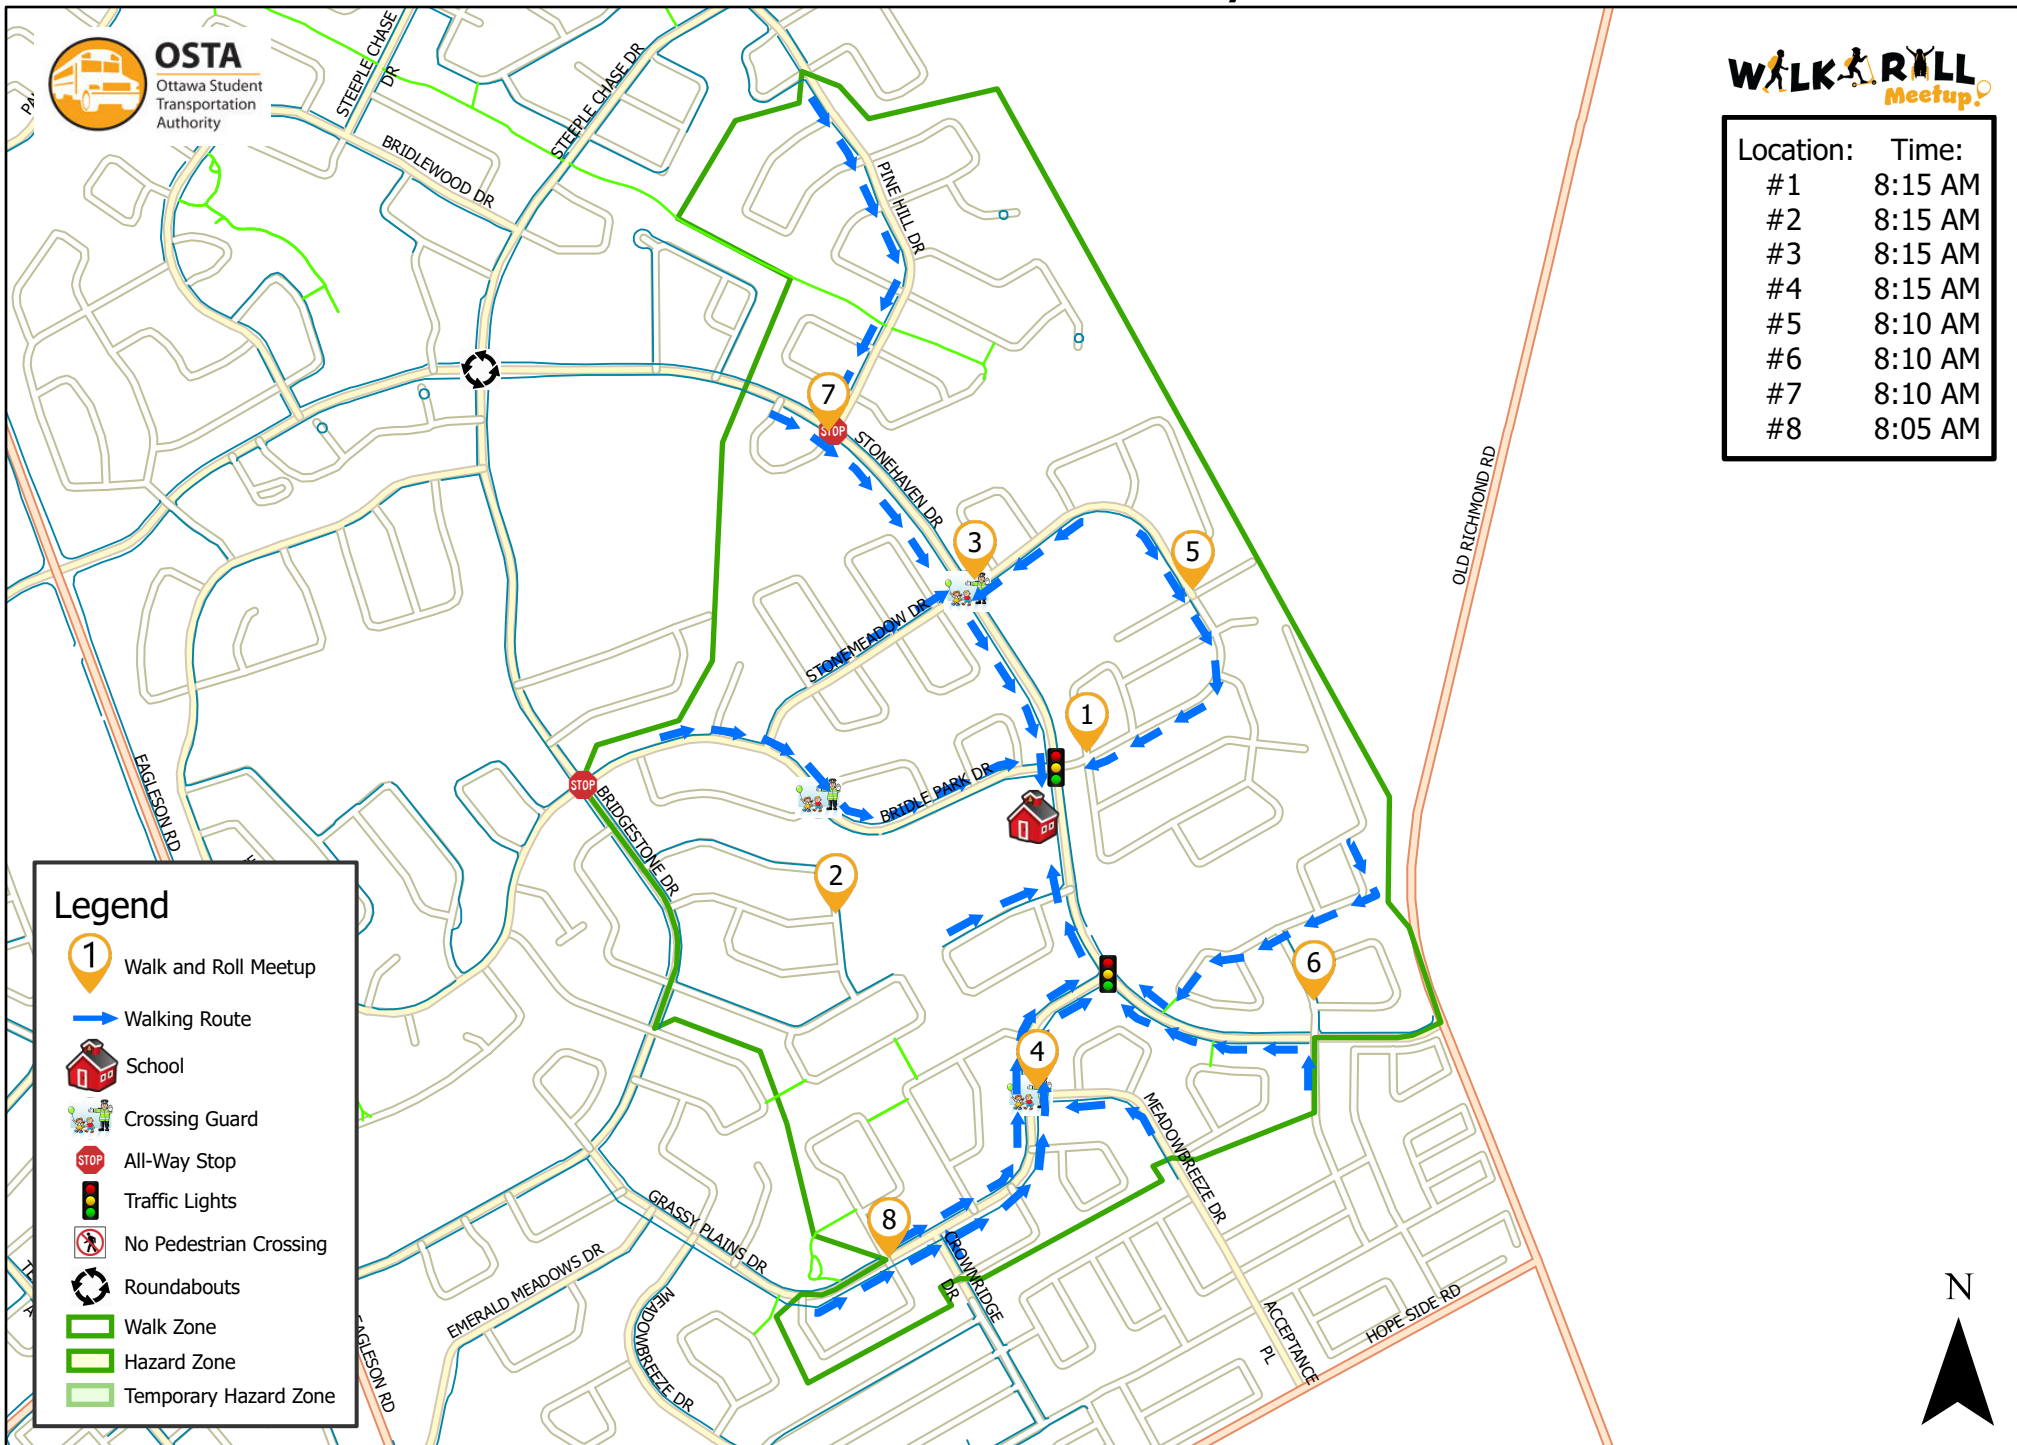

Roch Carrier Elementary School

Location:	Time:
#1	8:15 AM
#2	8:15 AM
#3	8:15 AM
#4	8:15 AM
#5	8:10 AM
#6	8:10 AM
#7	8:10 AM
#8	8:05 AM

Legend

- Walk and Roll Meetup
- Walking Route
- School
- Crossing Guard
- All-Way Stop
- Traffic Lights
- No Pedestrian Crossing
- Roundabouts
- Walk Zone
- Hazard Zone
- Temporary Hazard Zone

This map is intended for information purposes only. Ottawa Student Transportation Authority assumes no responsibility for people using these routes.