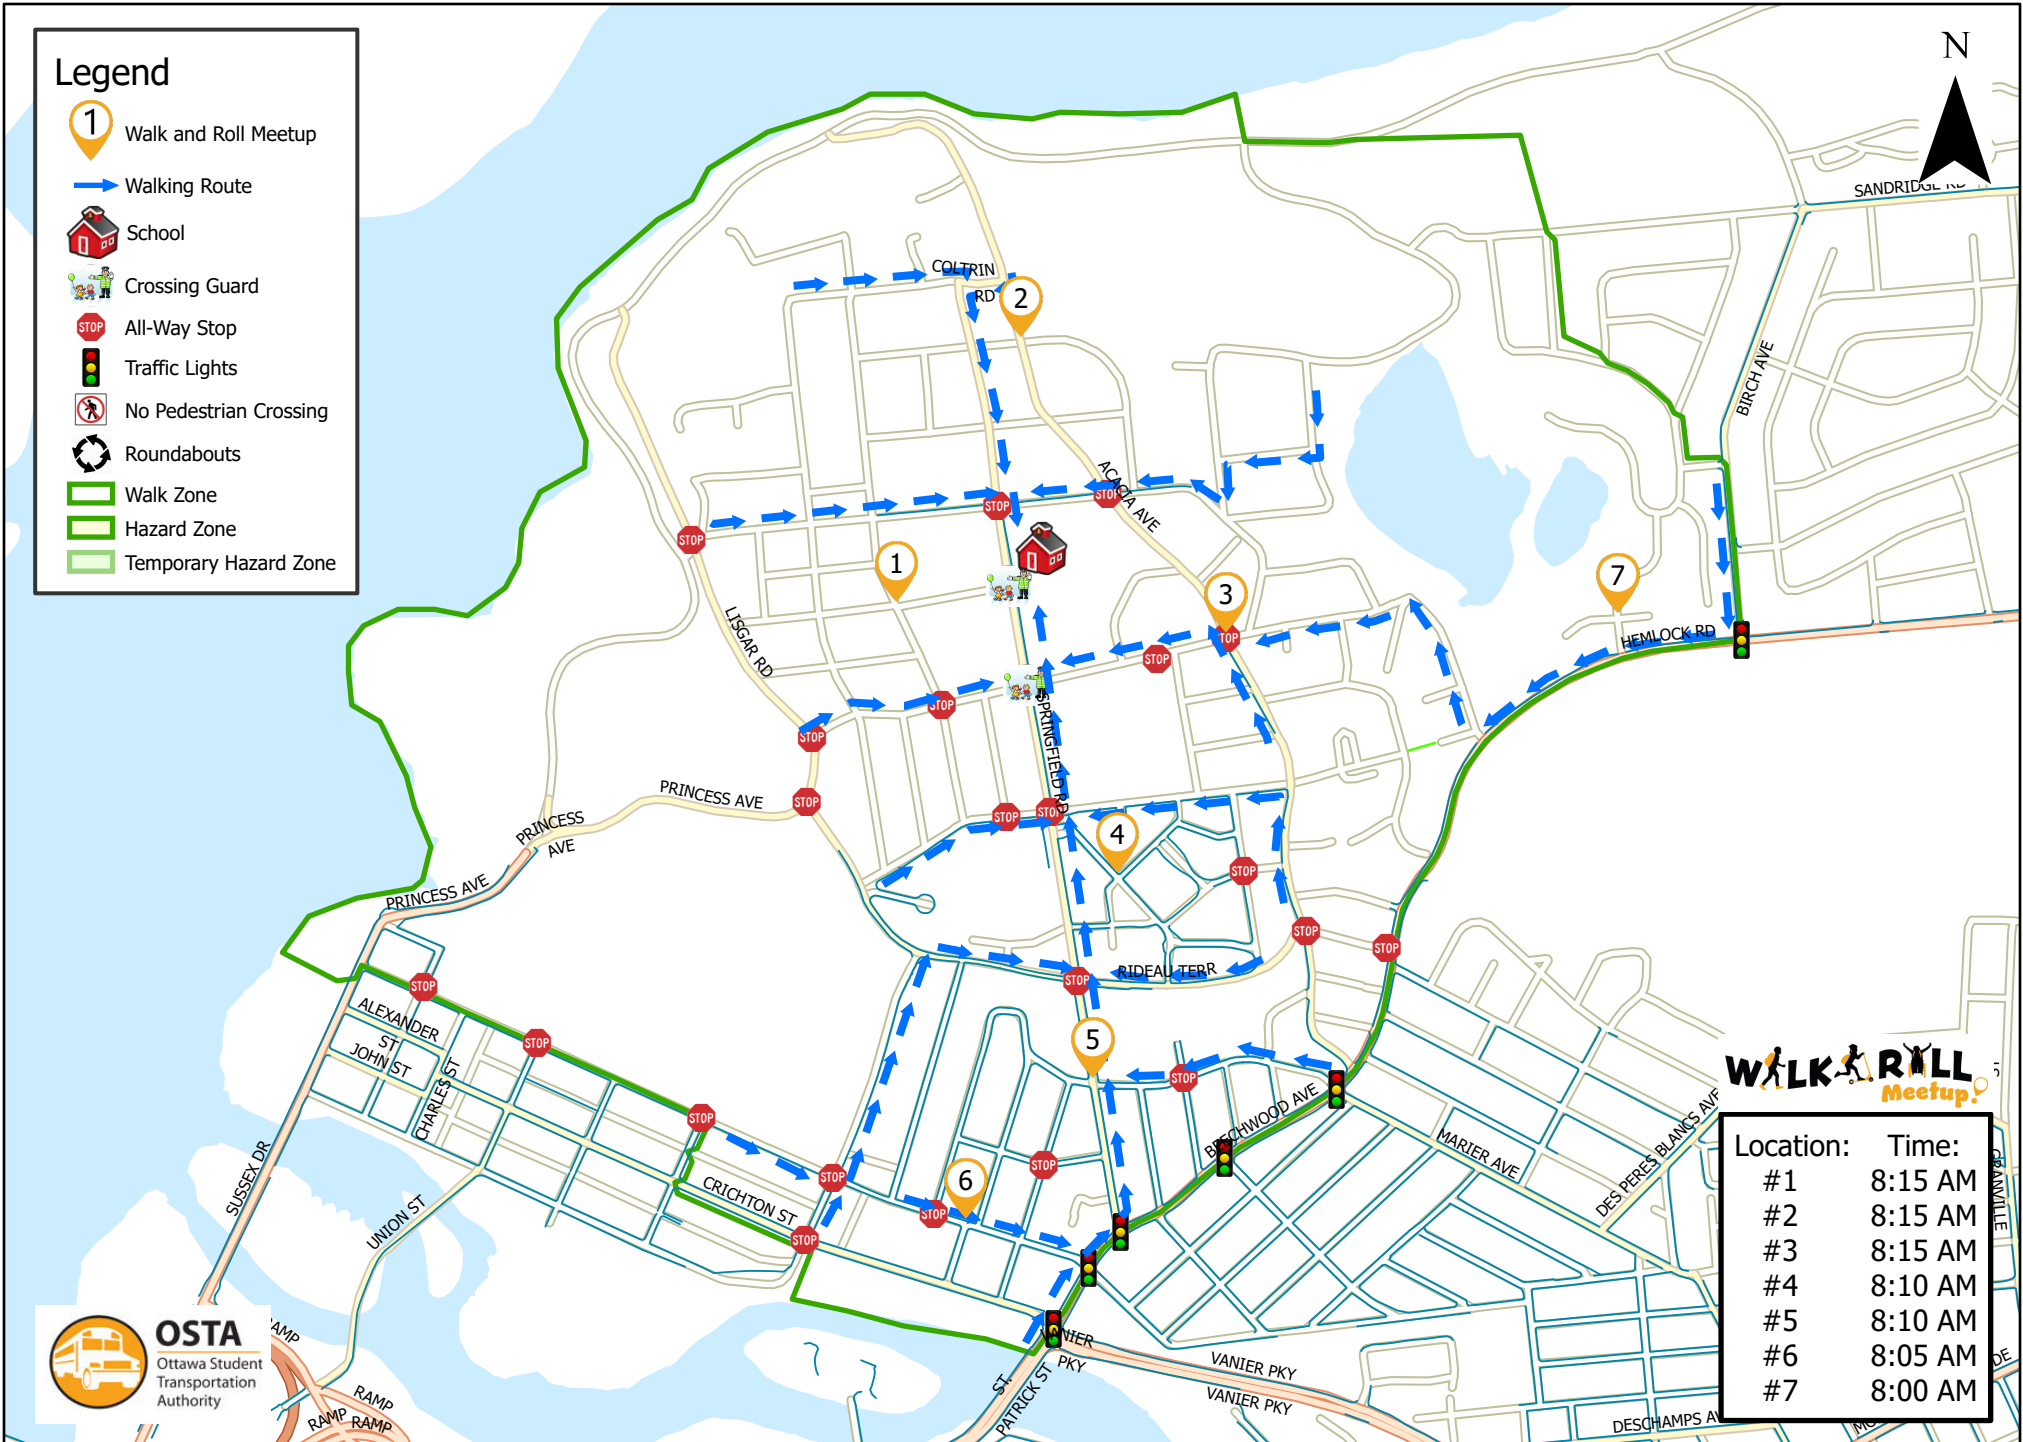

Rockcliffe Park Public School

Legend

-  Walk and Roll Meetup
-  Walking Route
-  School
-  Crossing Guard
-  All-Way Stop
-  Traffic Lights
-  No Pedestrian Crossing
-  Roundabouts
-  Walk Zone
-  Hazard Zone
-  Temporary Hazard Zone

| Location: | Time: |
|-----------|---------|
| #1 | 8:15 AM |
| #2 | 8:15 AM |
| #3 | 8:15 AM |
| #4 | 8:10 AM |
| #5 | 8:10 AM |
| #6 | 8:05 AM |
| #7 | 8:00 AM |

This map is intended for information purposes only. Ottawa Student Transportation Authority assumes no responsibility for people using these routes.