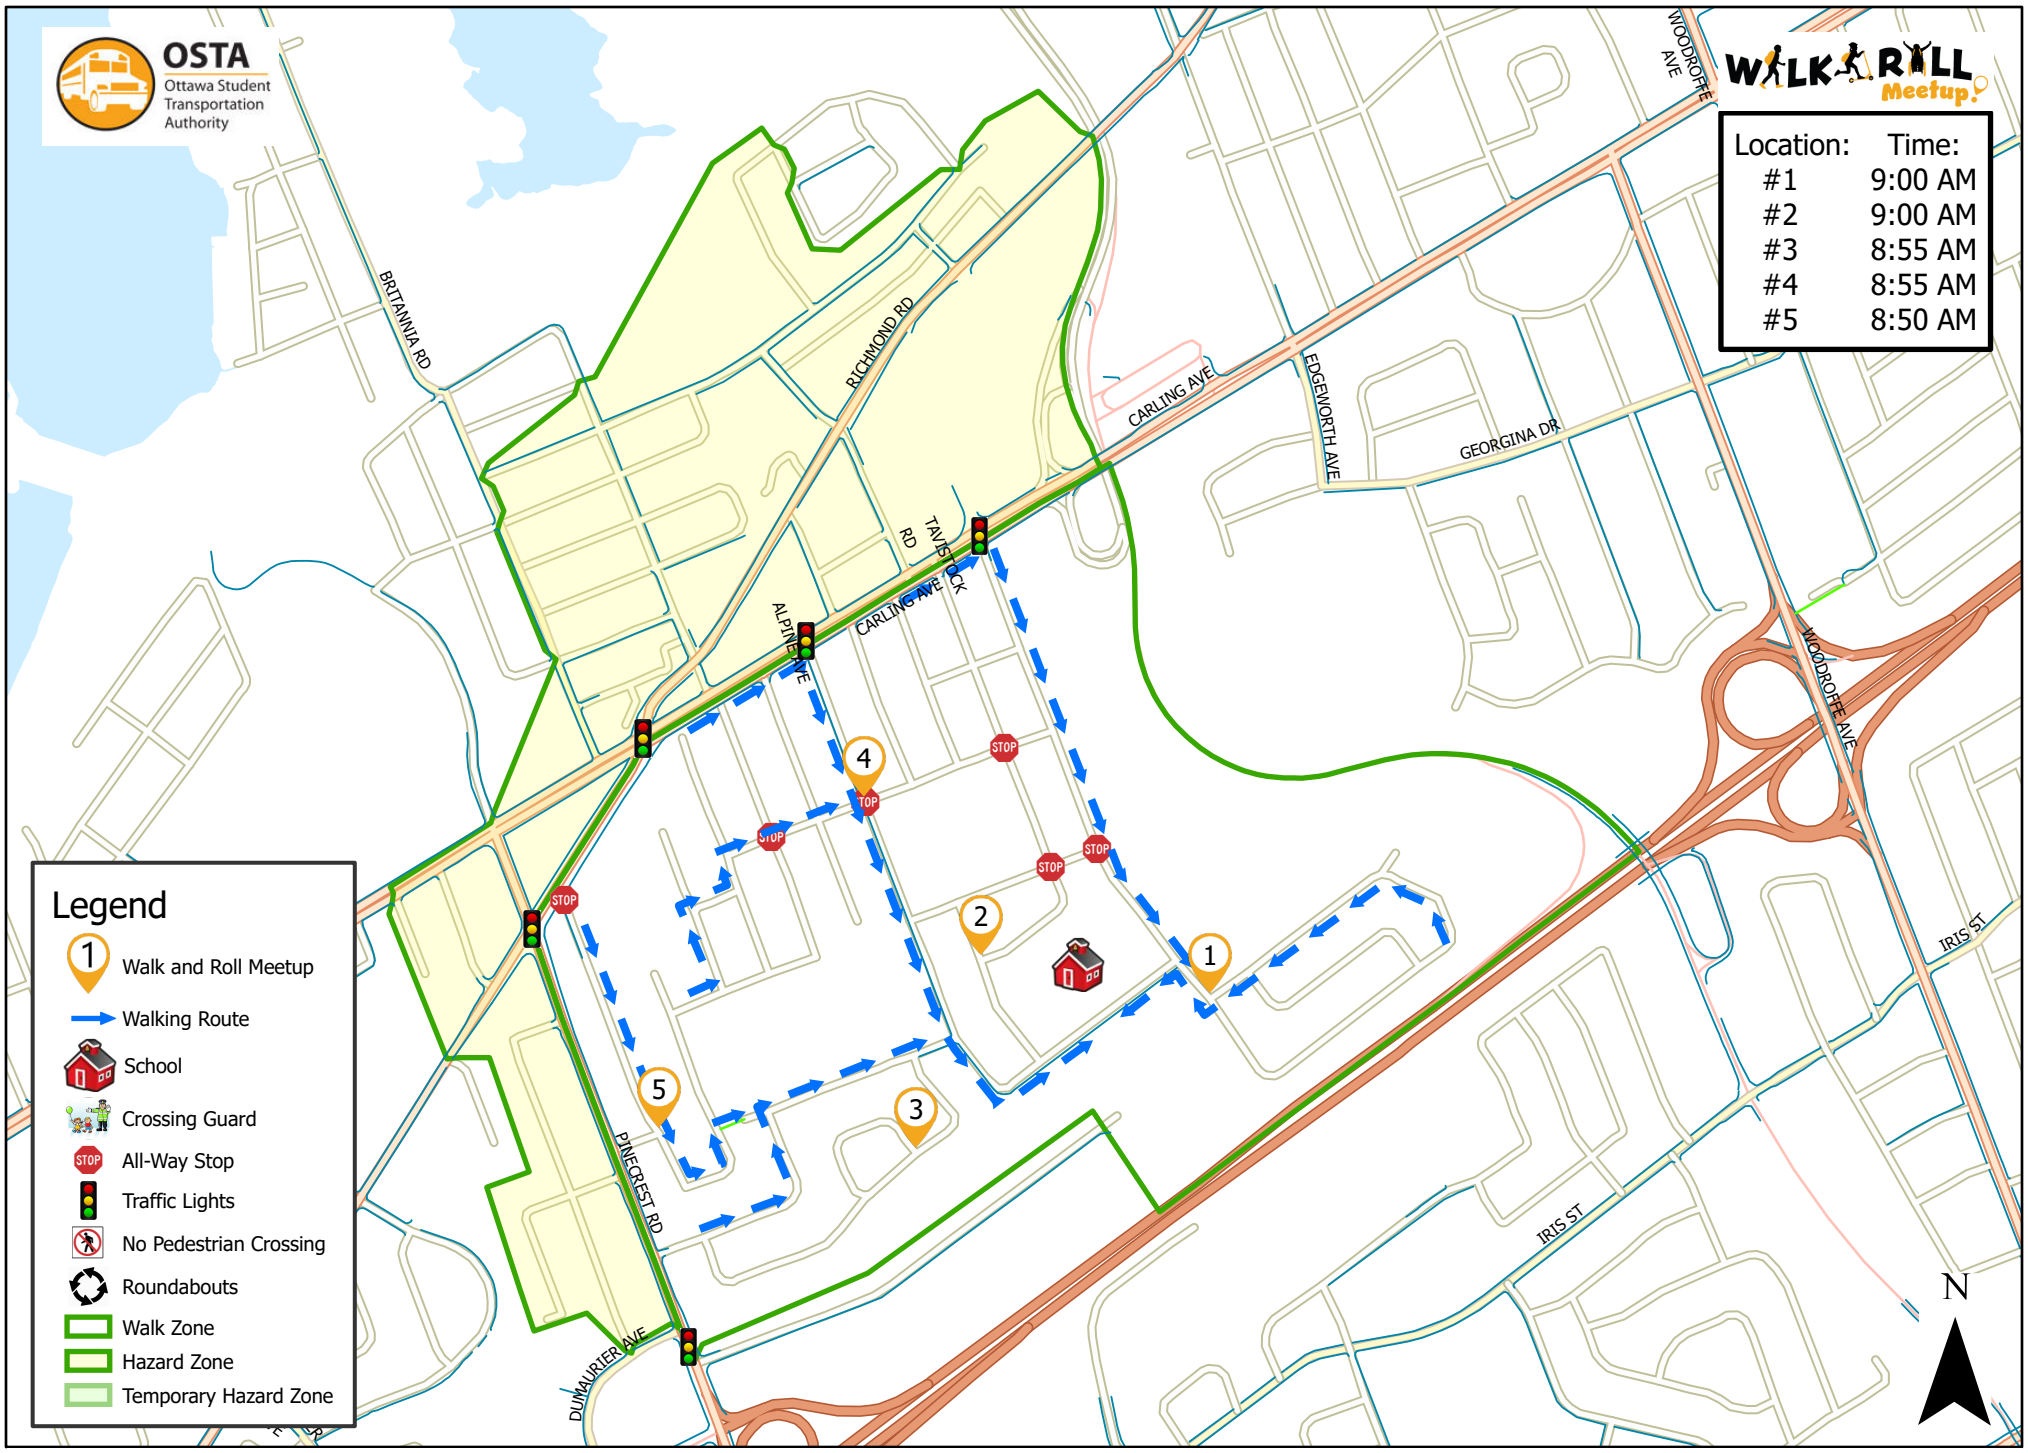

# Severn Avenue Public School

Location:	Time:
#1	9:00 AM
#2	9:00 AM
#3	8:55 AM
#4	8:55 AM
#5	8:50 AM

**Legend**

- Walk and Roll Meetup
- Walking Route
- School
- Crossing Guard
- All-Way Stop
- Traffic Lights
- No Pedestrian Crossing
- Roundabouts
- Walk Zone
- Hazard Zone
- Temporary Hazard Zone

This map is intended for information purposes only. Ottawa Student Transportation Authority assumes no responsibility for people using these routes.