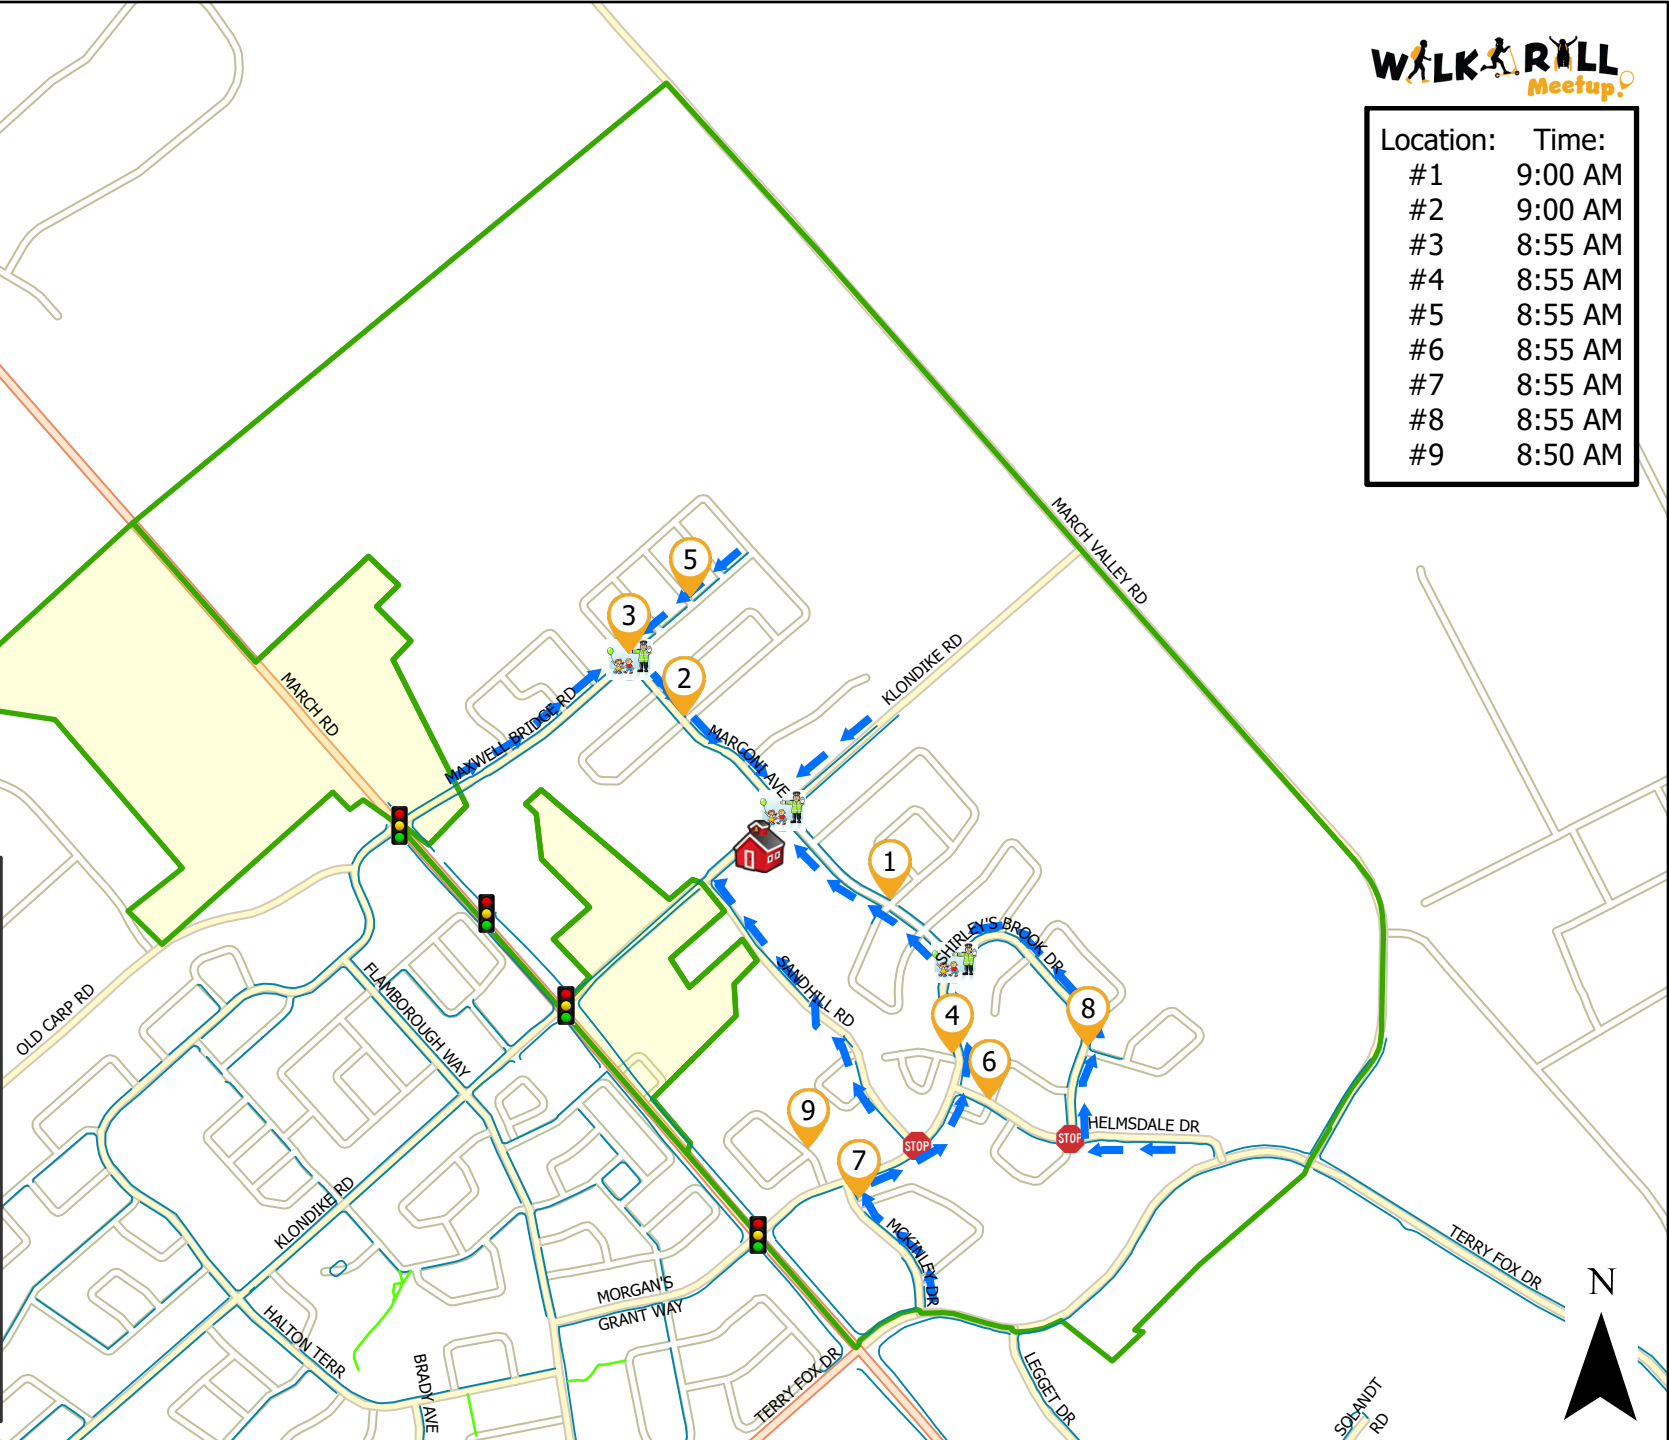

South March Public School

Location:	Time:
#1	9:00 AM
#2	9:00 AM
#3	8:55 AM
#4	8:55 AM
#5	8:55 AM
#6	8:55 AM
#7	8:55 AM
#8	8:55 AM
#9	8:50 AM

Legend

- Walk and Roll Meetup
- Walking Route
- School
- Crossing Guard
- All-Way Stop
- Traffic Lights
- No Pedestrian Crossing
- Roundabouts
- Walk Zone
- Hazard Zone
- Temporary Hazard Zone

This map is intended for information purposes only. Ottawa Student Transportation Authority assumes no responsibility for people using these routes.