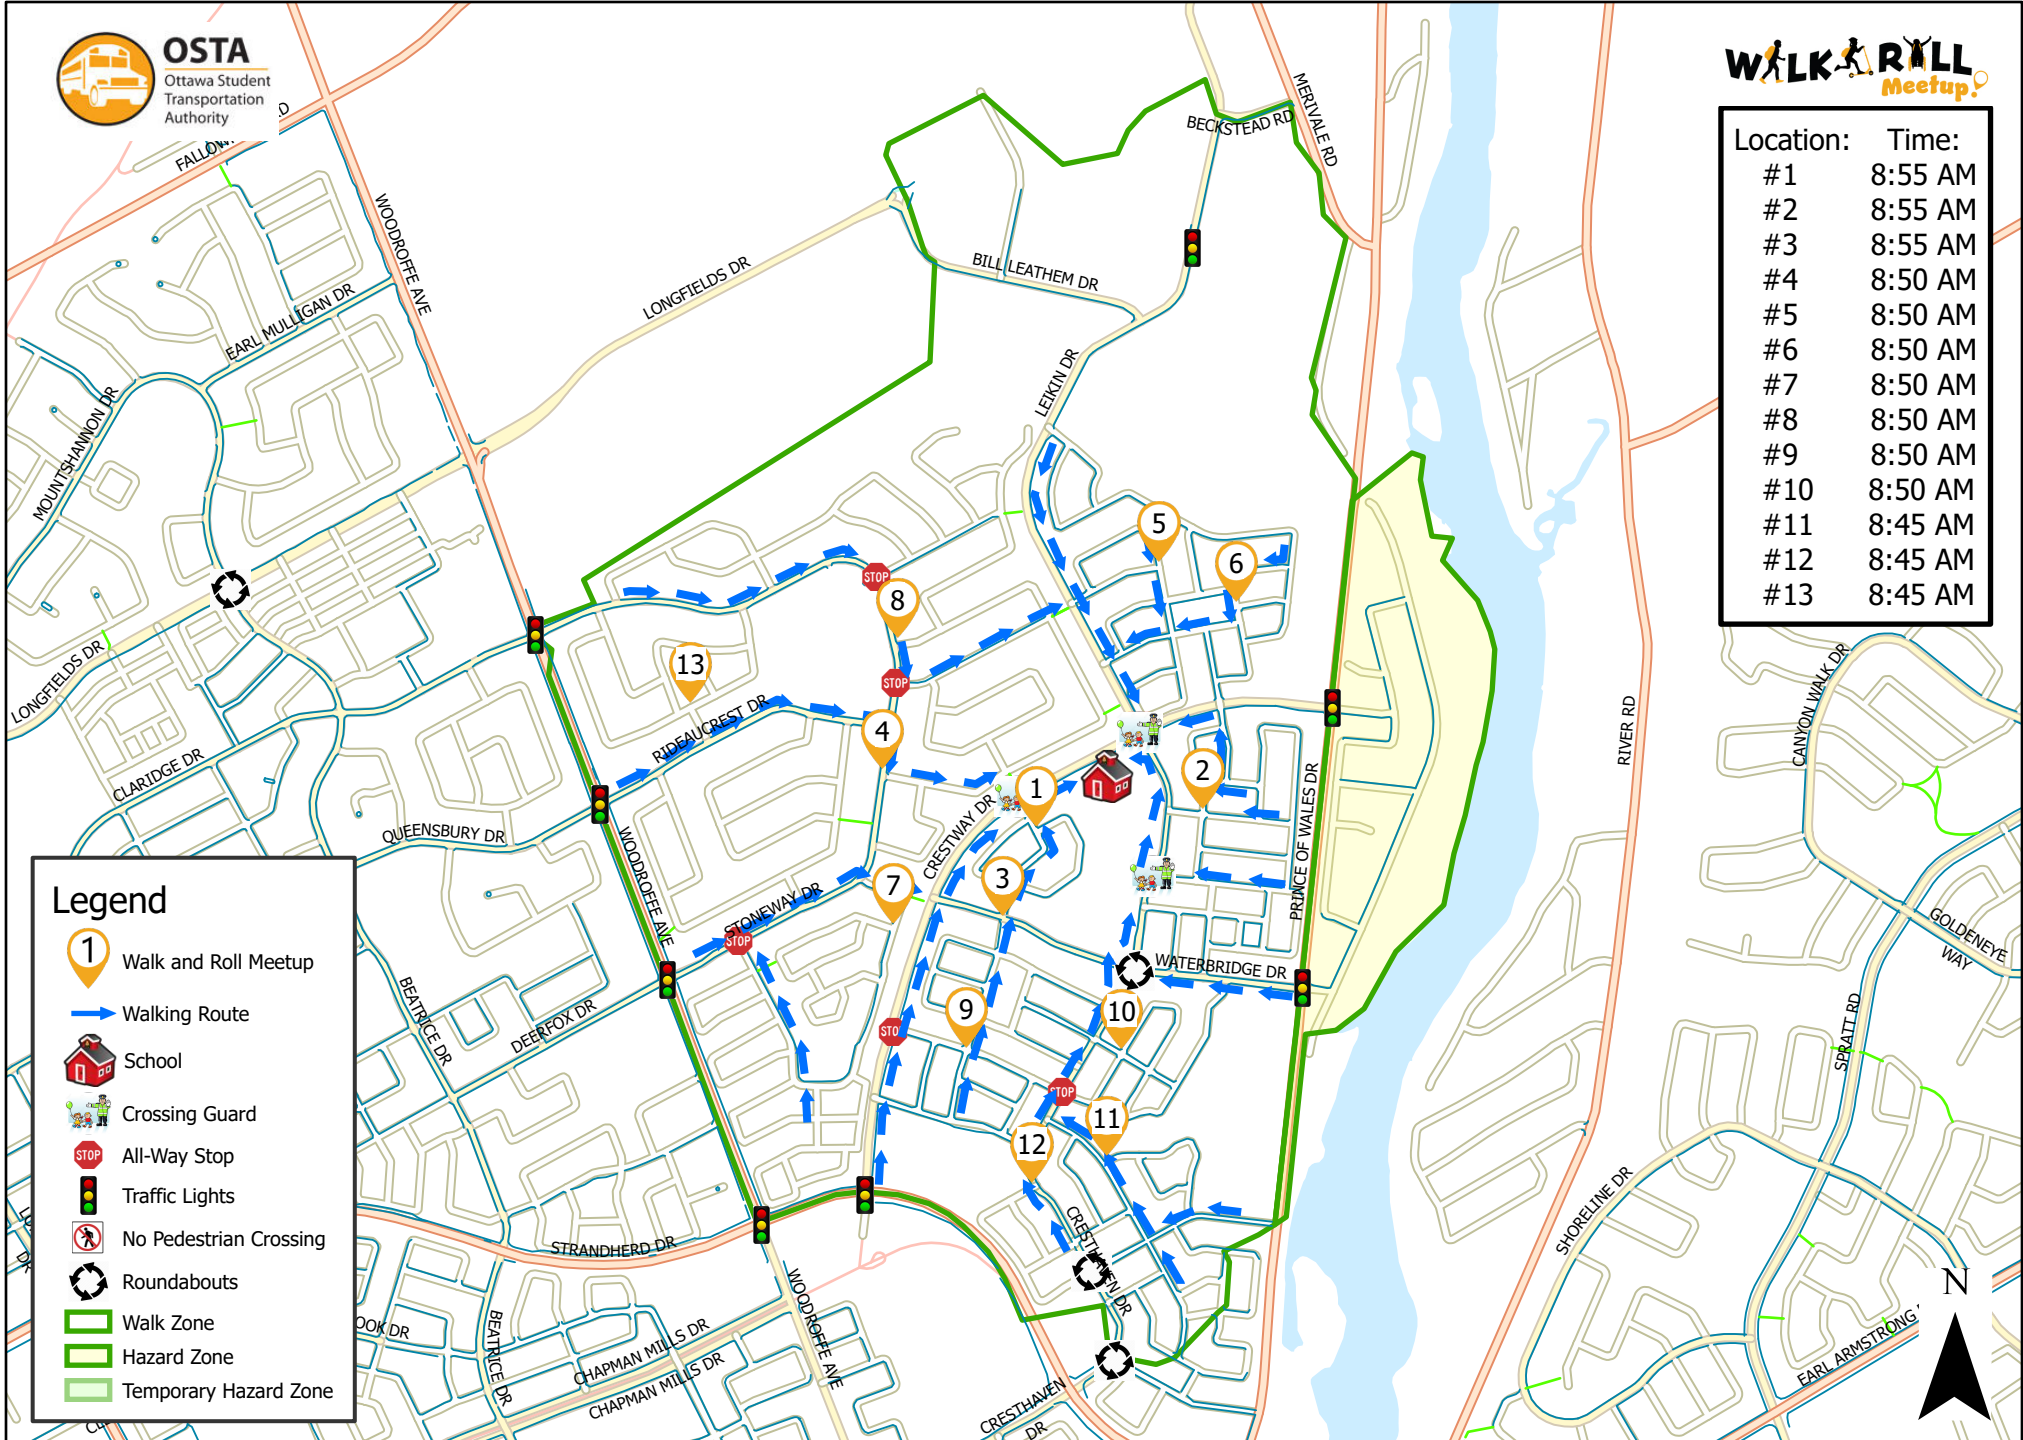

St. Andrew Catholic School

Location:	Time:
#1	8:55 AM
#2	8:55 AM
#3	8:55 AM
#4	8:50 AM
#5	8:50 AM
#6	8:50 AM
#7	8:50 AM
#8	8:50 AM
#9	8:50 AM
#10	8:50 AM
#11	8:45 AM
#12	8:45 AM
#13	8:45 AM

Legend

- Walk and Roll Meetup
- Walking Route
- School
- Crossing Guard
- All-Way Stop
- Traffic Lights
- No Pedestrian Crossing
- Roundabouts
- Walk Zone
- Hazard Zone
- Temporary Hazard Zone

This map is intended for information purposes only. Ottawa Student Transportation Authority assumes no responsibility for people using these routes.