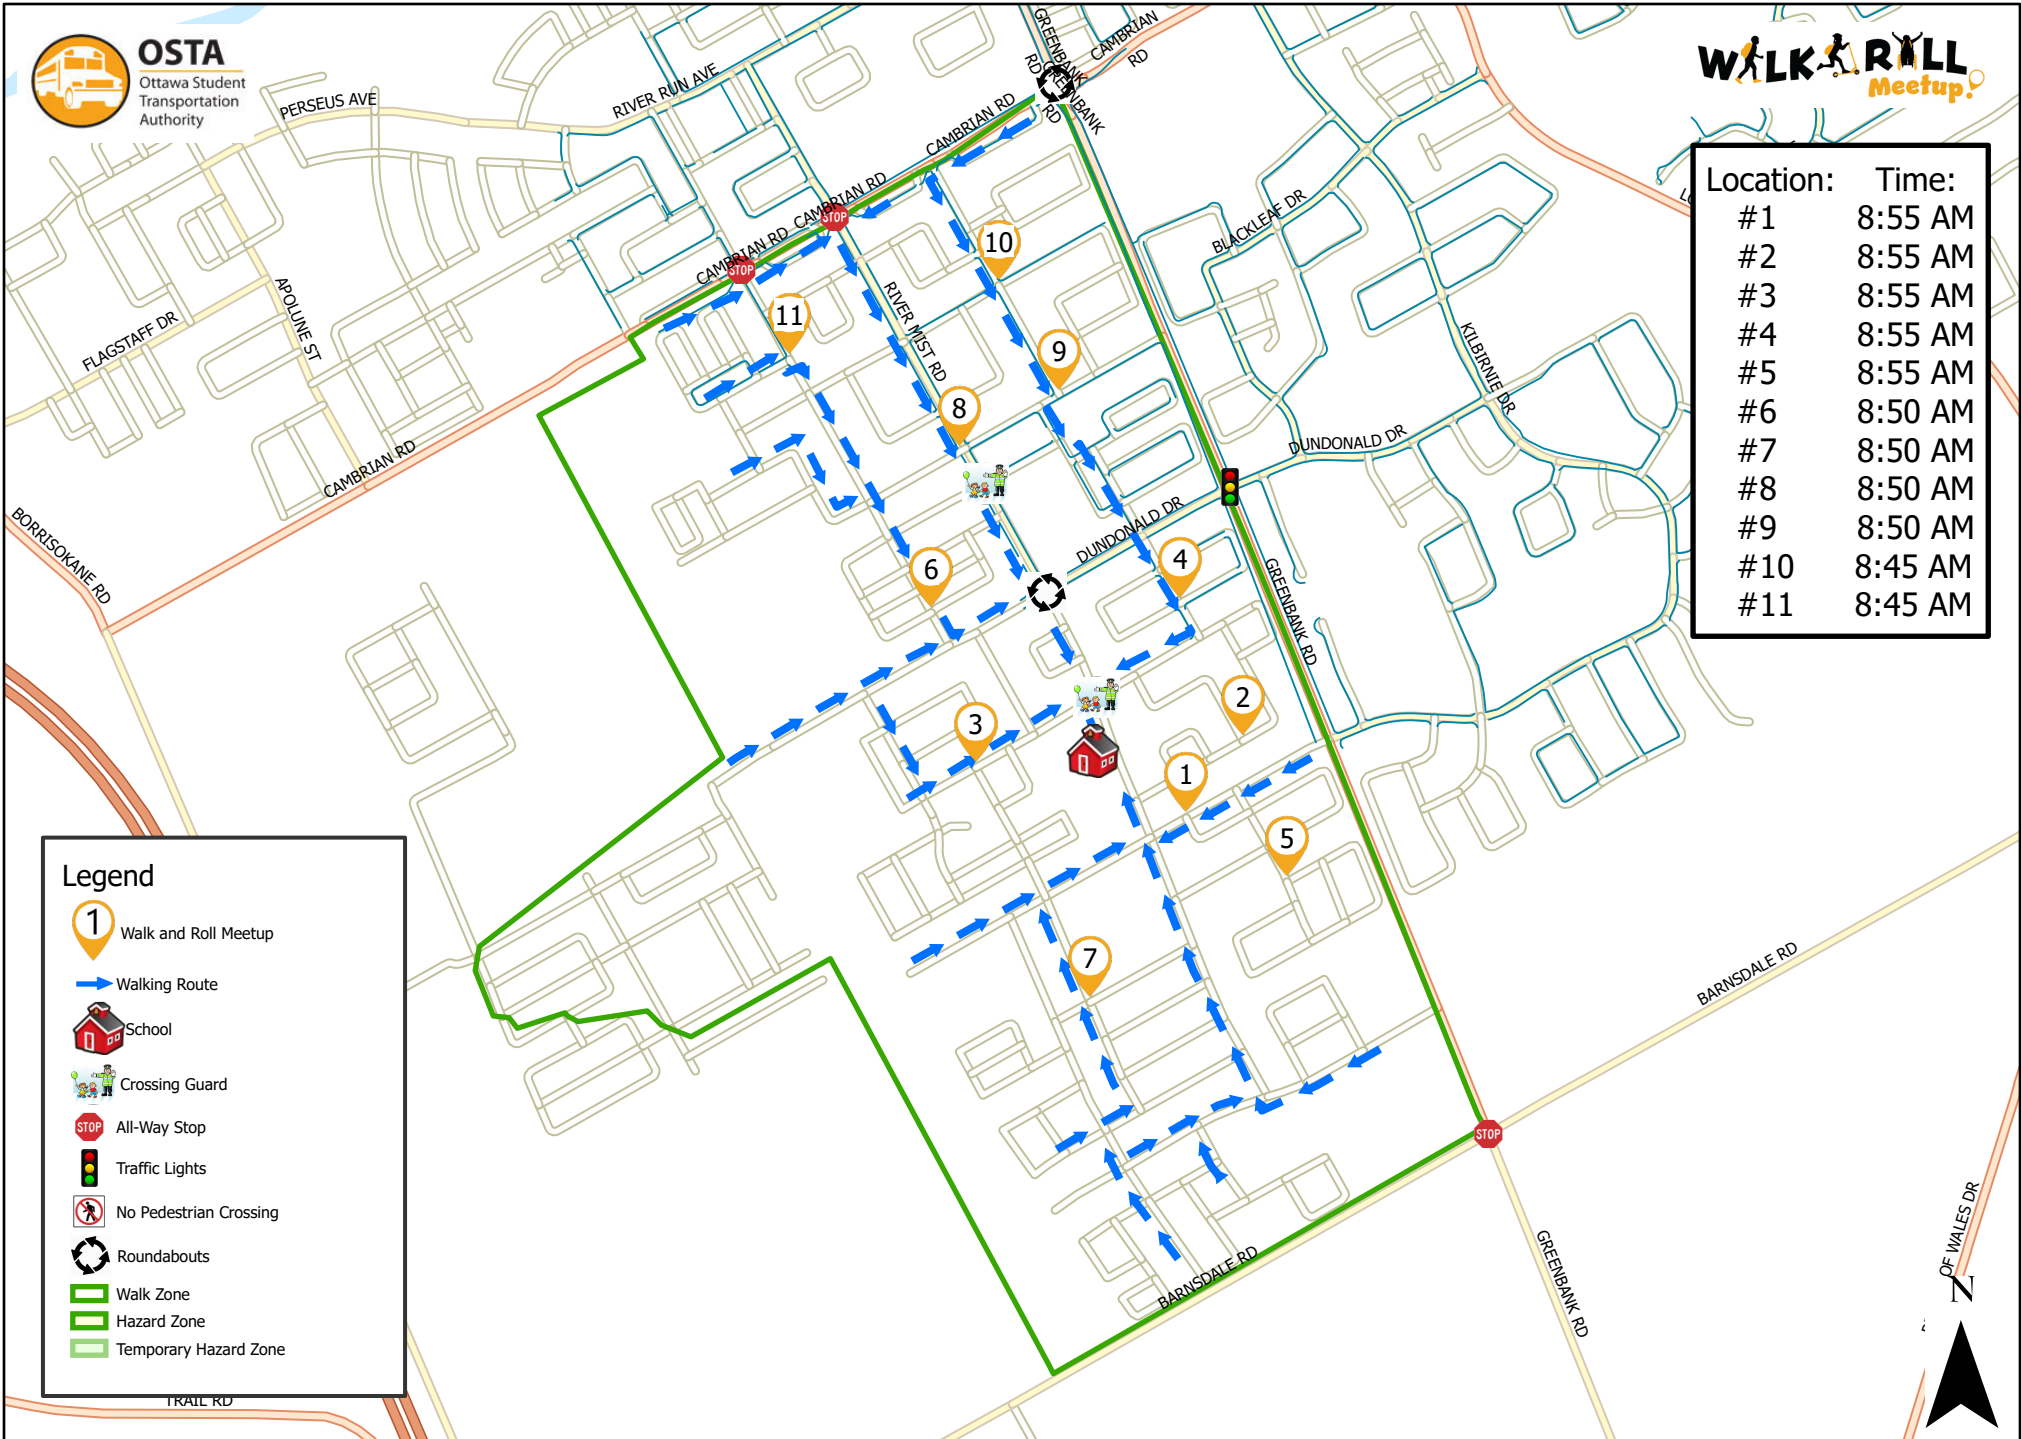

St. Benedict School

Location:	Time:
#1	8:55 AM
#2	8:55 AM
#3	8:55 AM
#4	8:55 AM
#5	8:55 AM
#6	8:50 AM
#7	8:50 AM
#8	8:50 AM
#9	8:50 AM
#10	8:45 AM
#11	8:45 AM

Legend

- Walk and Roll Meetup
- Walking Route
- School
- Crossing Guard
- All-Way Stop
- Traffic Lights
- No Pedestrian Crossing
- Roundabouts
- Walk Zone
- Hazard Zone
- Temporary Hazard Zone

This map is intended for information purposes only. Ottawa Student Transportation Authority assumes no responsibility for people using these routes.