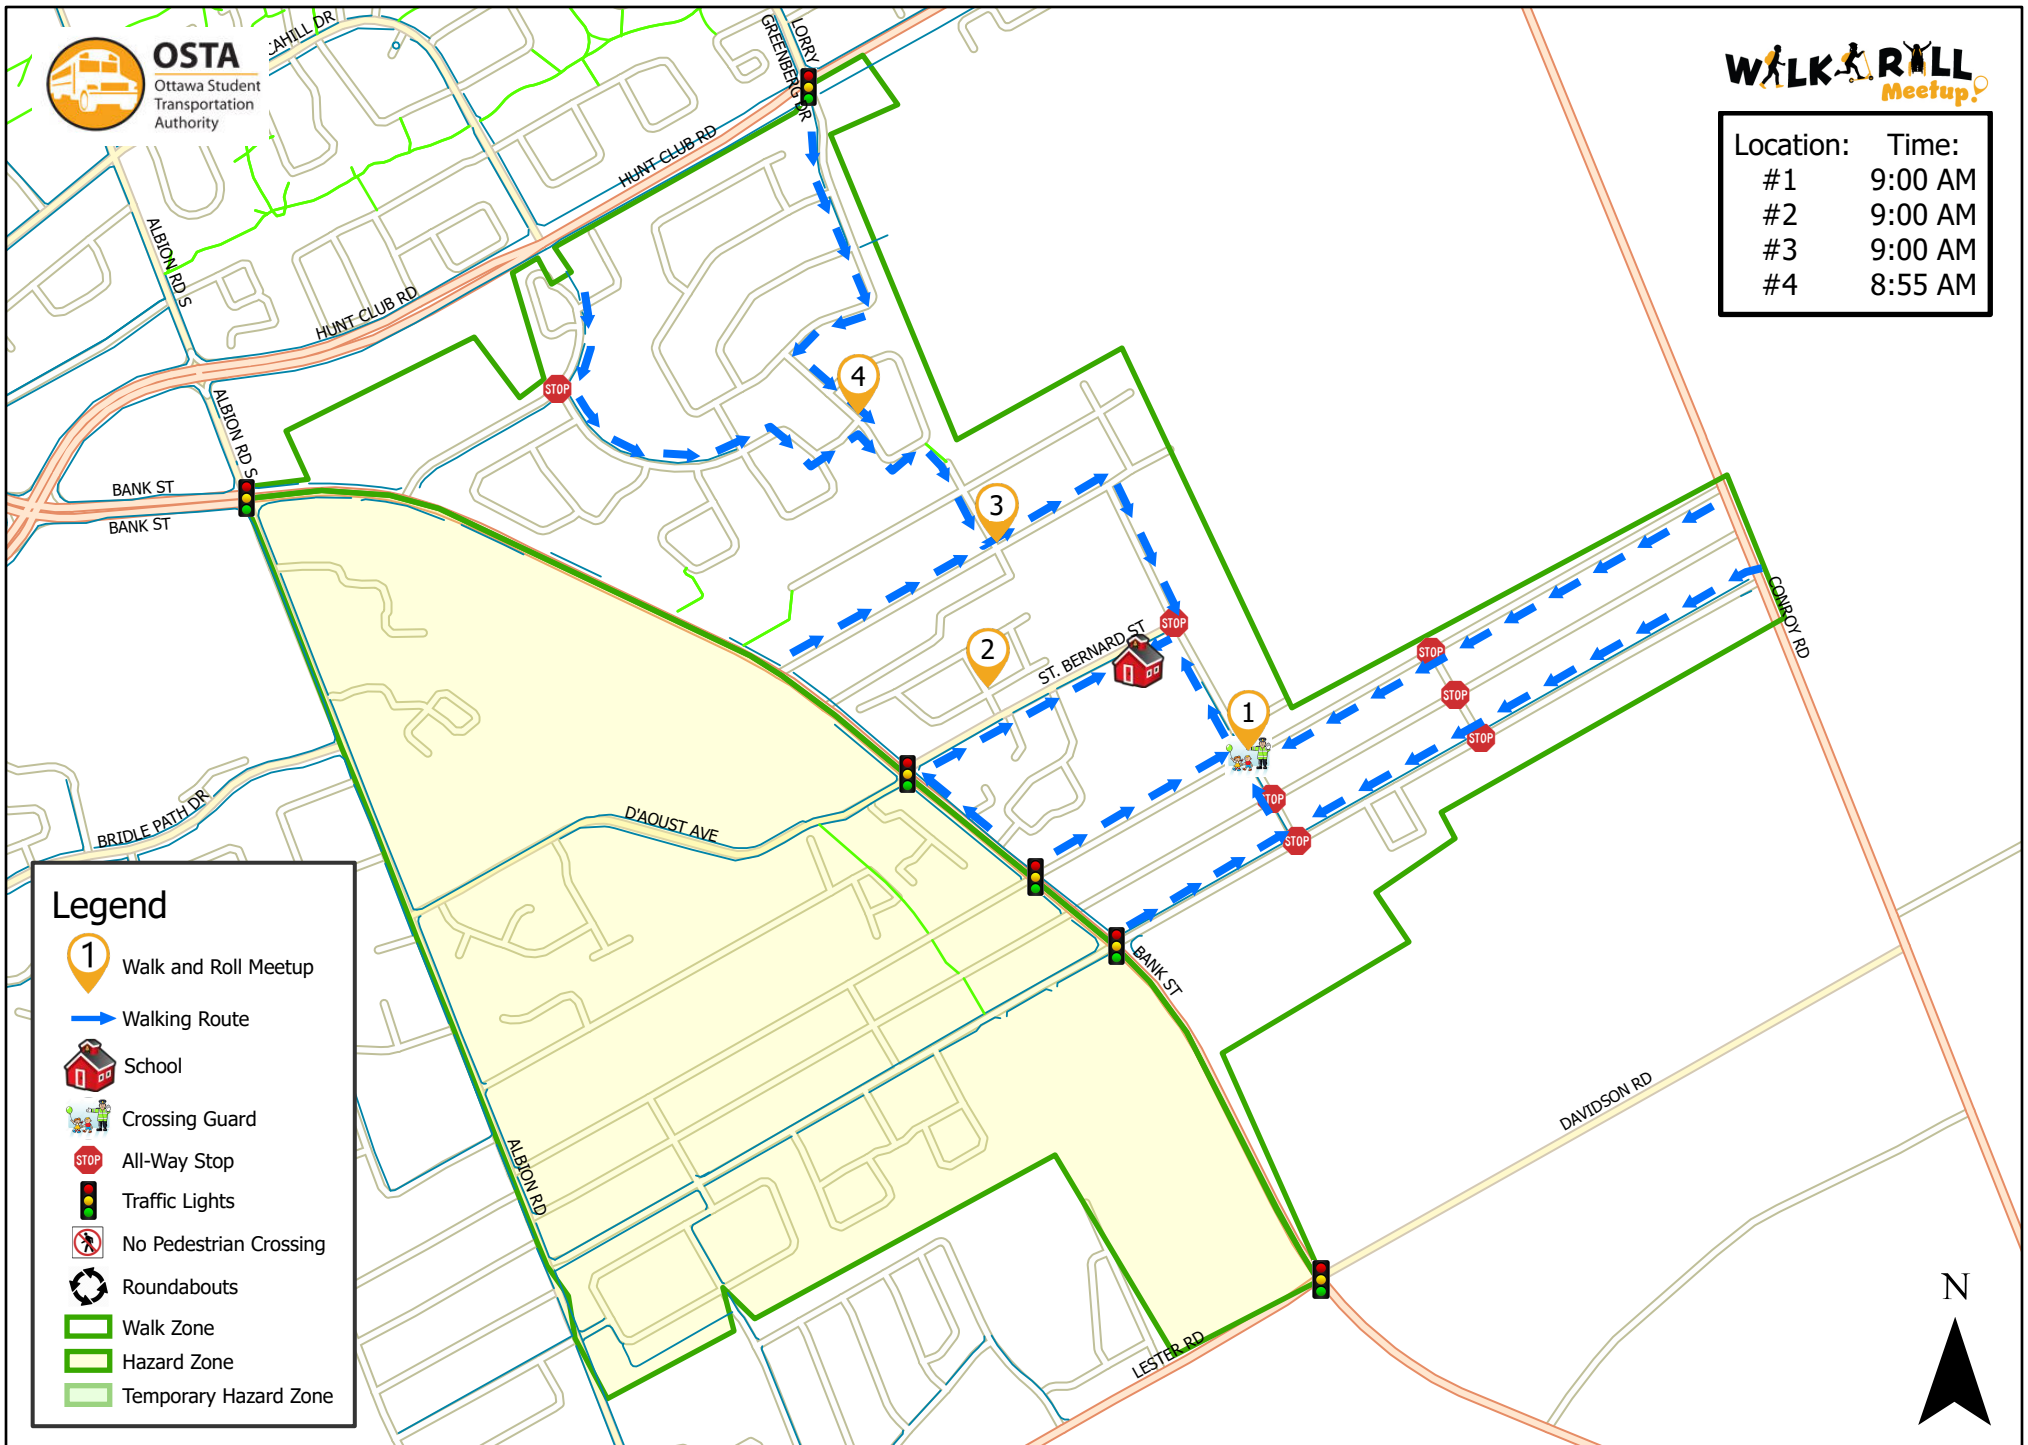

St. Bernard School

Location:	Time:
#1	9:00 AM
#2	9:00 AM
#3	9:00 AM
#4	8:55 AM

Legend

- Walk and Roll Meetup
- Walking Route
- School
- Crossing Guard
- All-Way Stop
- Traffic Lights
- No Pedestrian Crossing
- Roundabouts
- Walk Zone
- Hazard Zone
- Temporary Hazard Zone

This map is intended for information purposes only. Ottawa Student Transportation Authority assumes no responsibility for people using these routes.