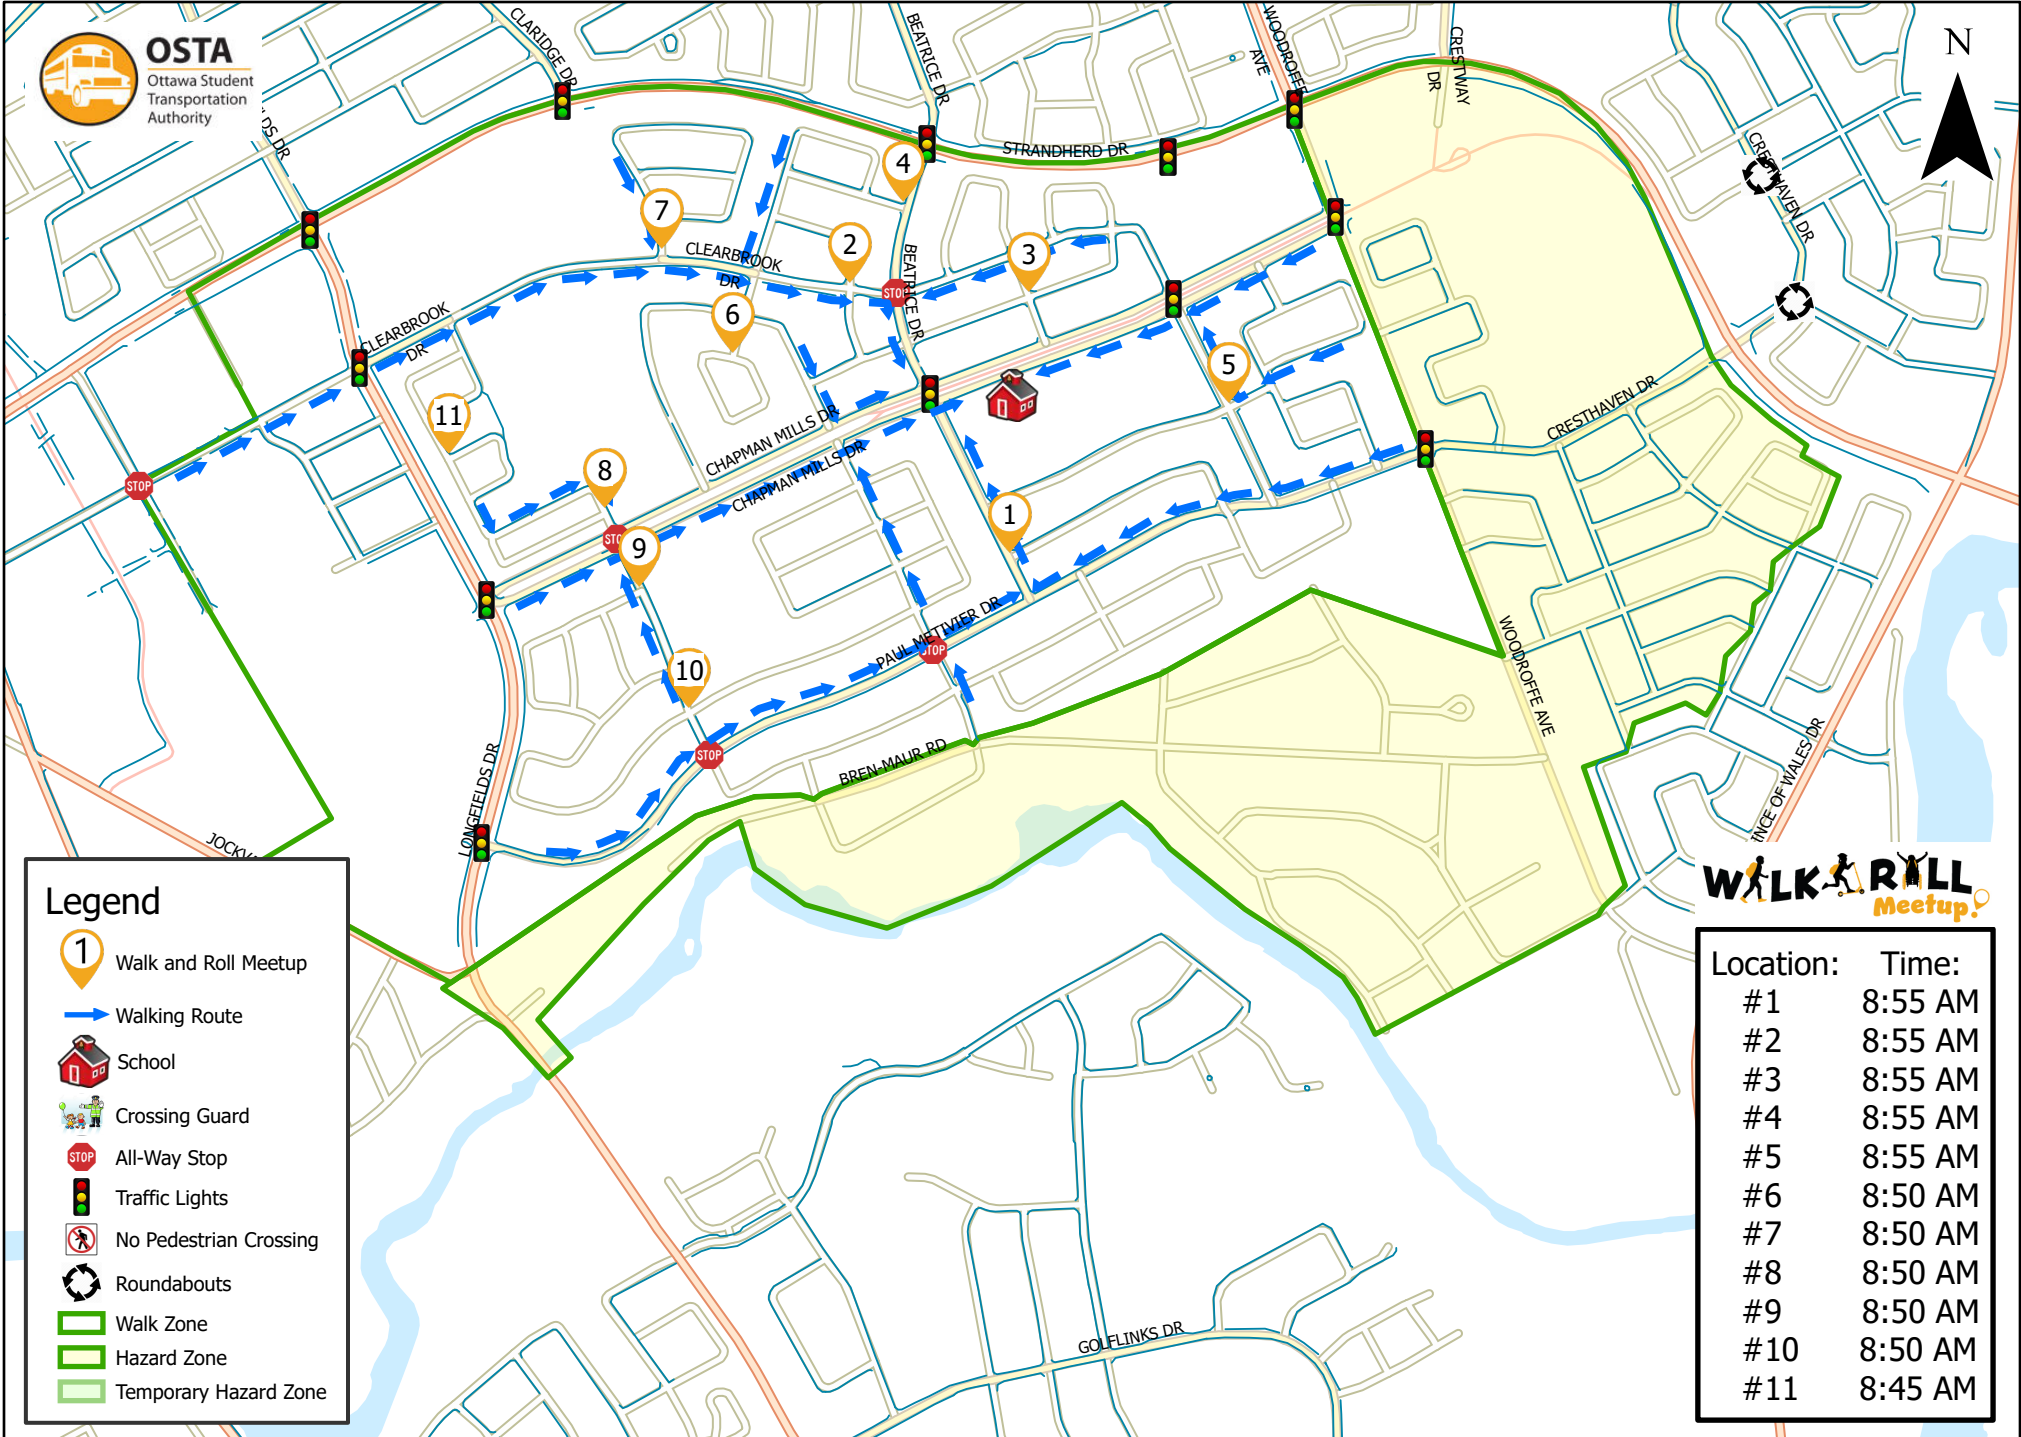

St. Emily School

Legend

- Walk and Roll Meetup
- Walking Route
- School
- Crossing Guard
- All-Way Stop
- Traffic Lights
- No Pedestrian Crossing
- Roundabouts
- Walk Zone
- Hazard Zone
- Temporary Hazard Zone

Location:	Time:
#1	8:55 AM
#2	8:55 AM
#3	8:55 AM
#4	8:55 AM
#5	8:55 AM
#6	8:50 AM
#7	8:50 AM
#8	8:50 AM
#9	8:50 AM
#10	8:50 AM
#11	8:45 AM

This map is intended for information purposes only. Ottawa Student Transportation Authority assumes no responsibility for people using these routes.