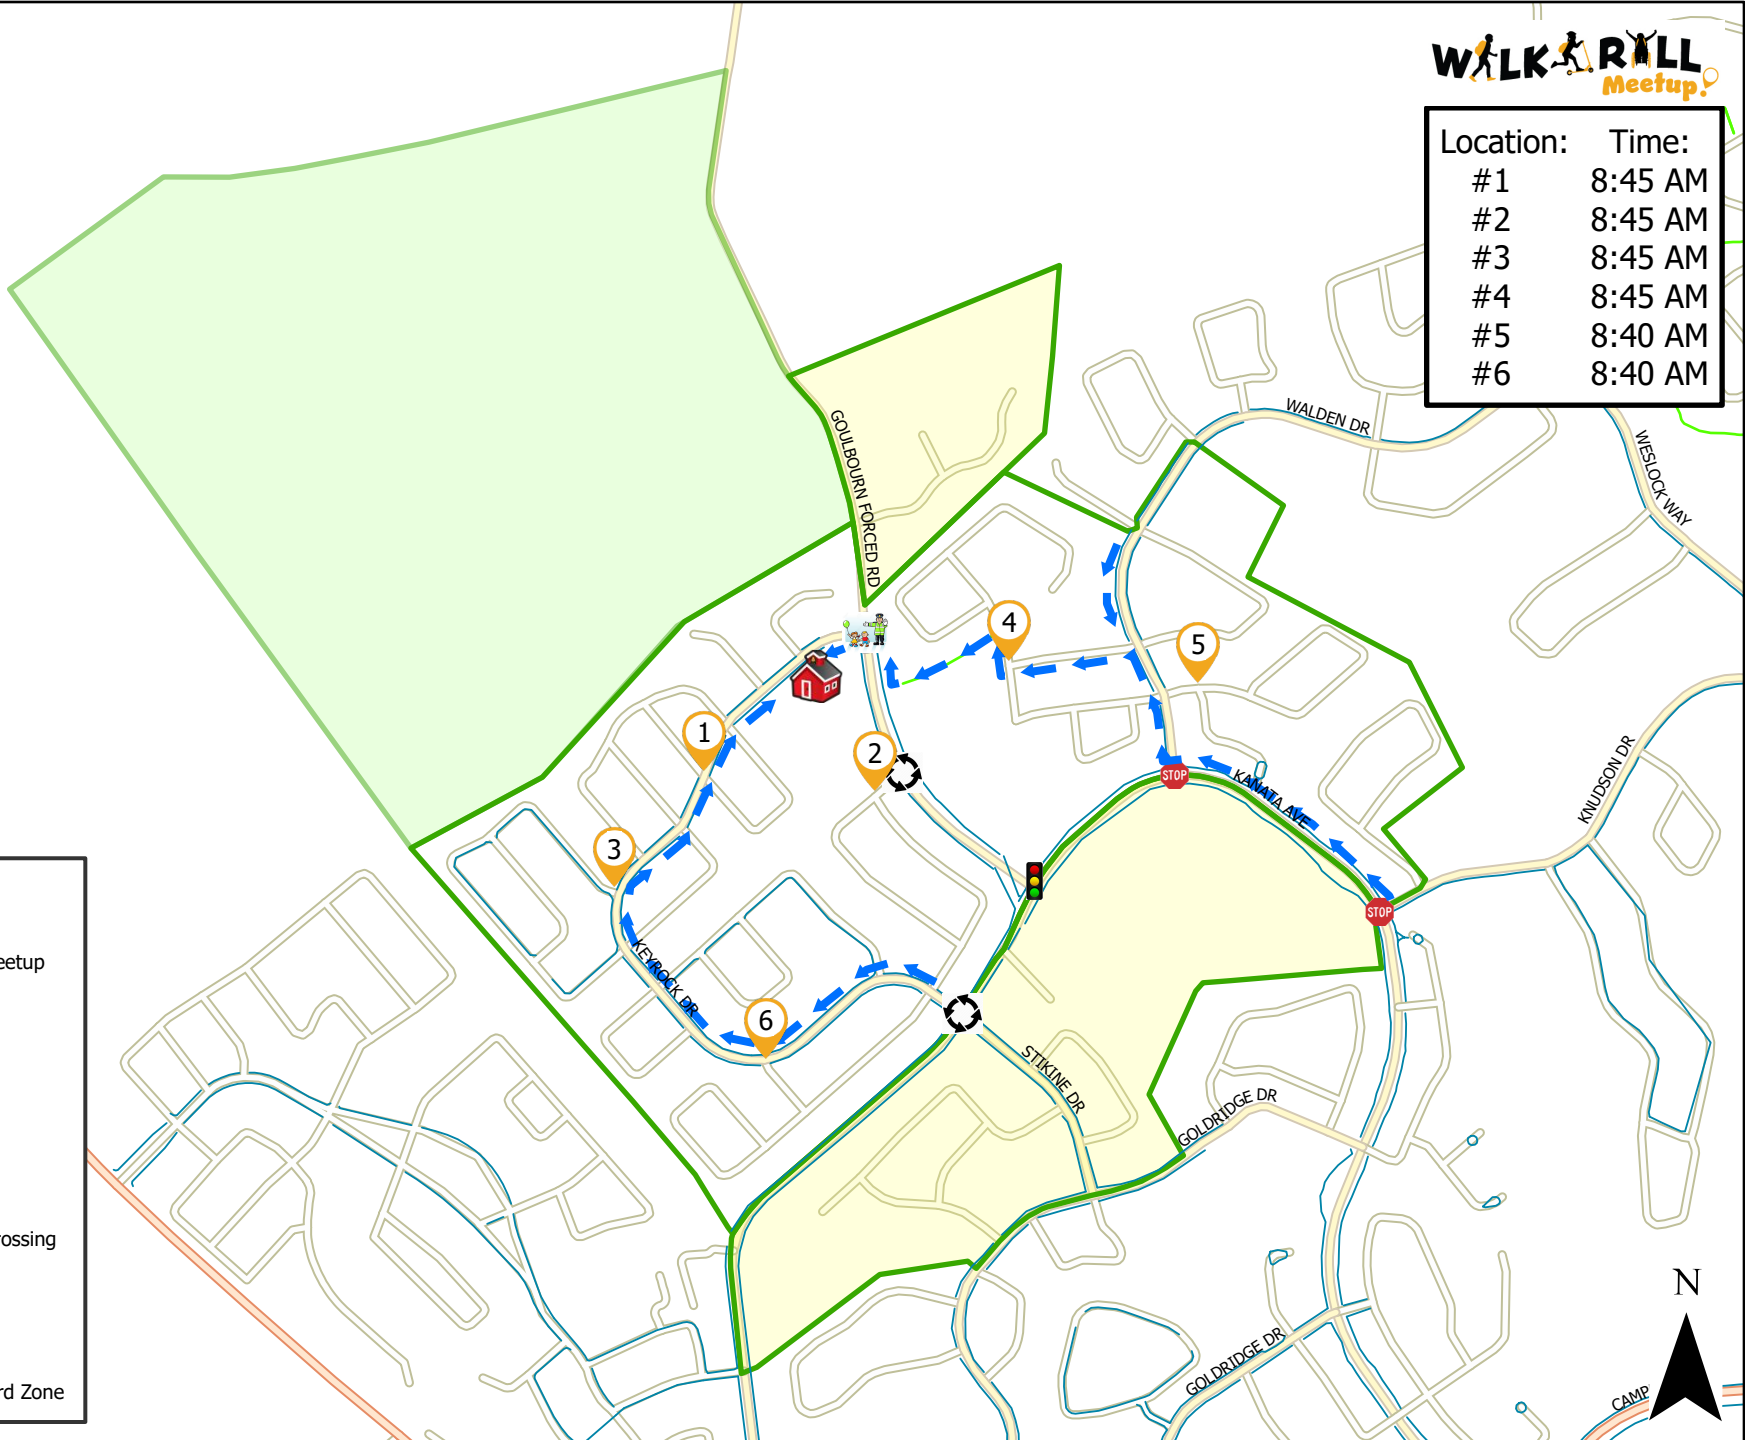

St. Gabriel School

Location:	Time:
#1	8:45 AM
#2	8:45 AM
#3	8:45 AM
#4	8:45 AM
#5	8:40 AM
#6	8:40 AM

Legend

- Walk and Roll Meetup
- Walking Route
- School
- Crossing Guard
- All-Way Stop
- Traffic Lights
- No Pedestrian Crossing
- Roundabouts
- Walk Zone
- Hazard Zone
- Temporary Hazard Zone

This map is intended for information purposes only. Ottawa Student Transportation Authority assumes no responsibility for people using these routes.