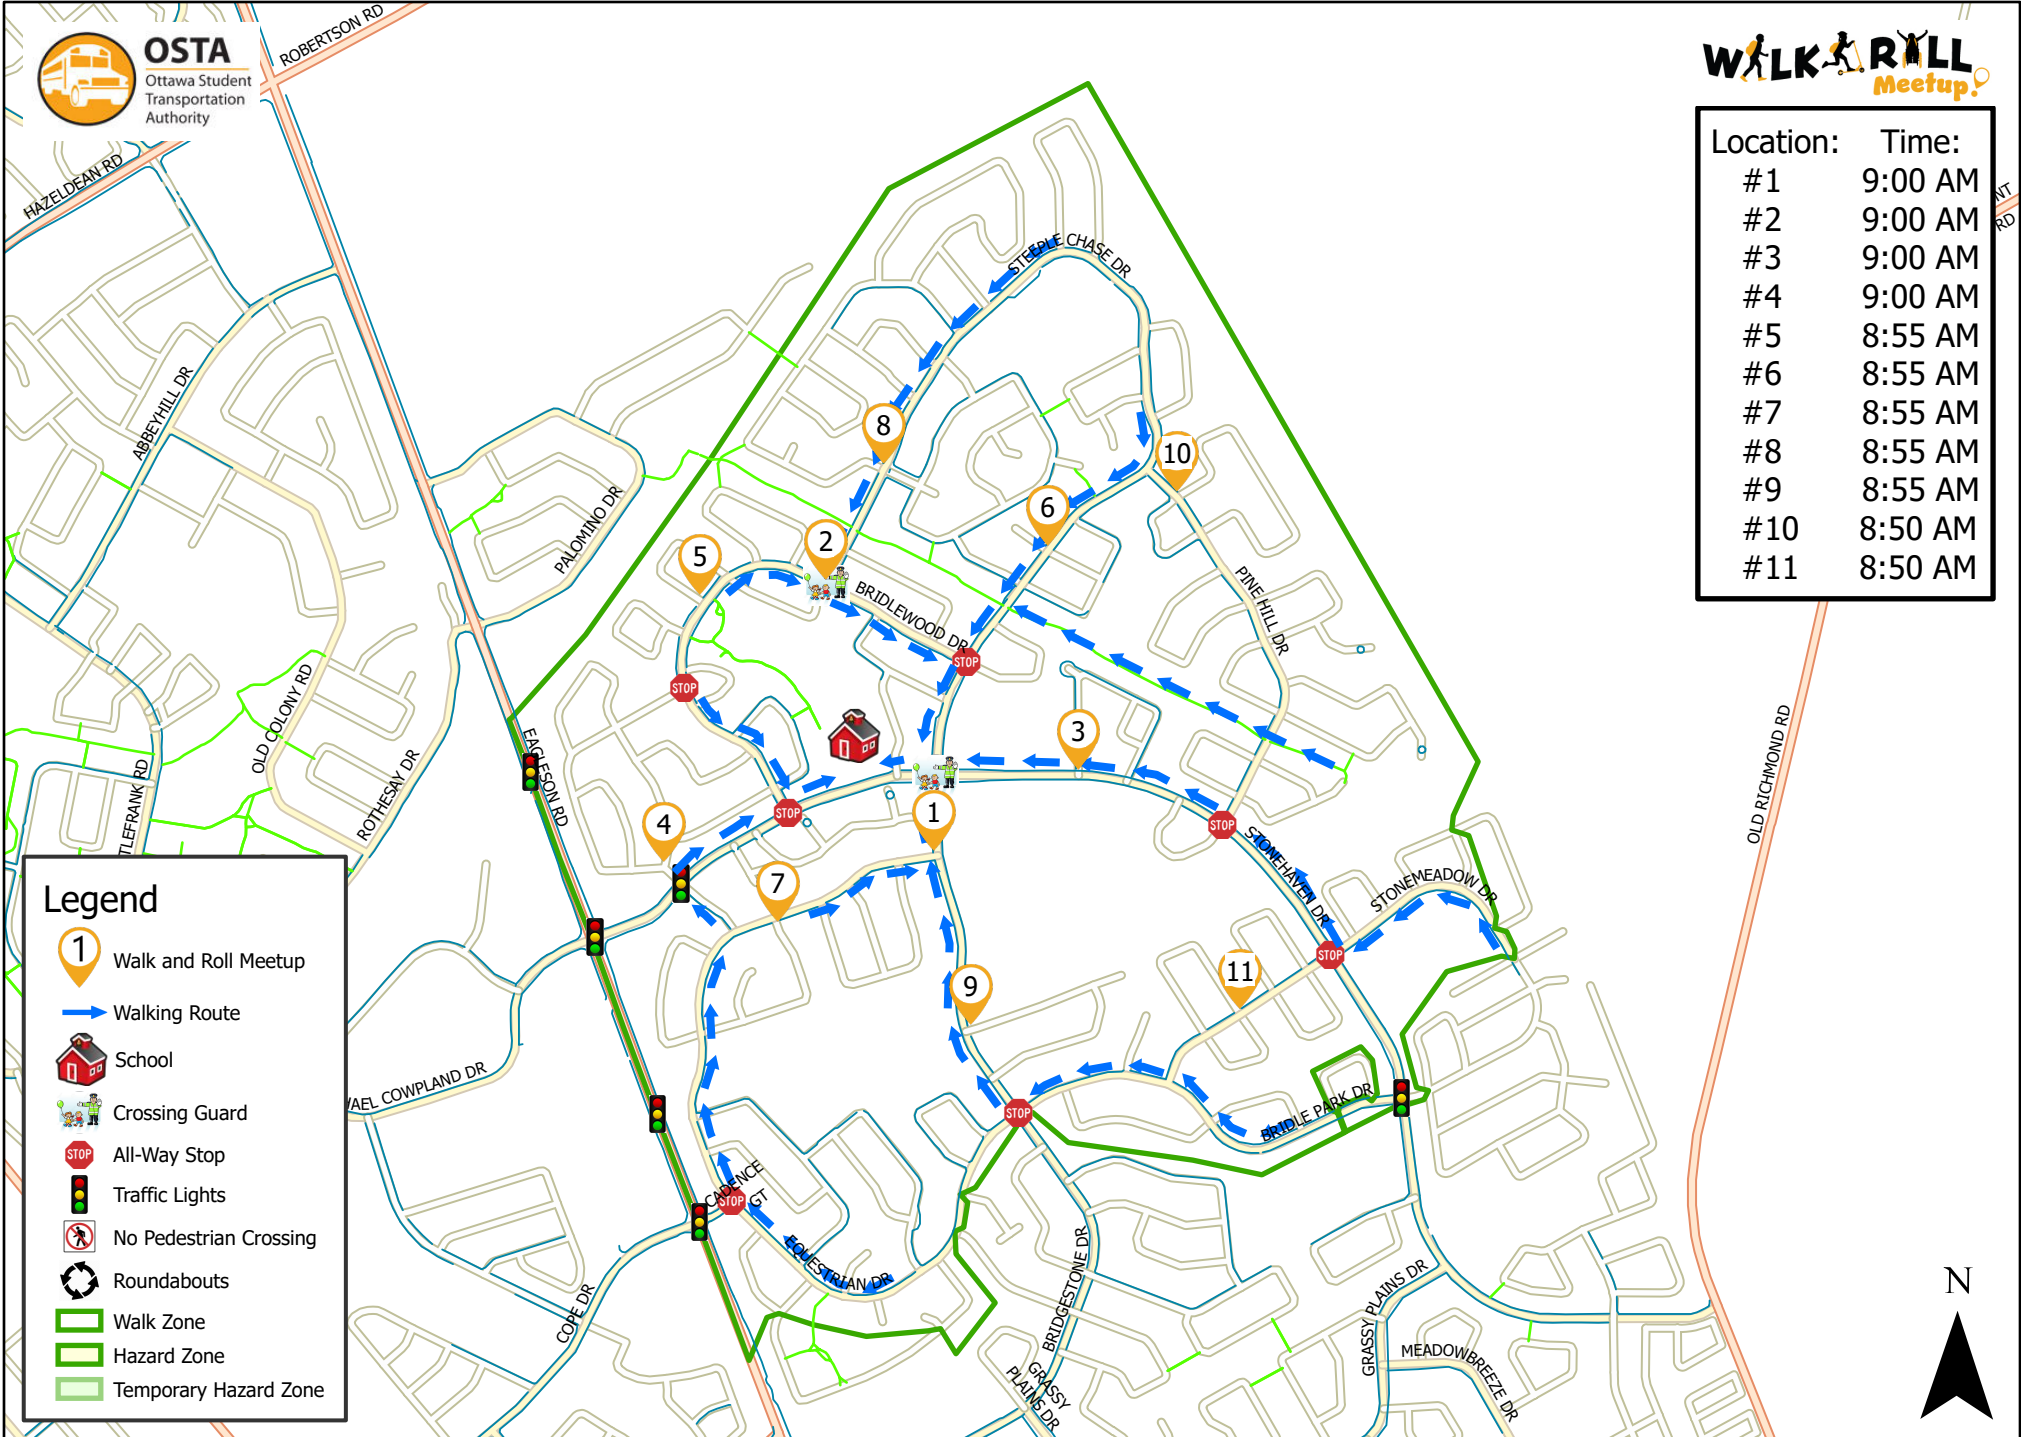

St. James School

Location:	Time:
#1	9:00 AM
#2	9:00 AM
#3	9:00 AM
#4	9:00 AM
#5	8:55 AM
#6	8:55 AM
#7	8:55 AM
#8	8:55 AM
#9	8:55 AM
#10	8:50 AM
#11	8:50 AM

Legend

- Walk and Roll Meetup
- Walking Route
- School
- Crossing Guard
- All-Way Stop
- Traffic Lights
- No Pedestrian Crossing
- Roundabouts
- Walk Zone
- Hazard Zone
- Temporary Hazard Zone

This map is intended for information purposes only. Ottawa Student Transportation Authority assumes no responsibility for people using these routes.