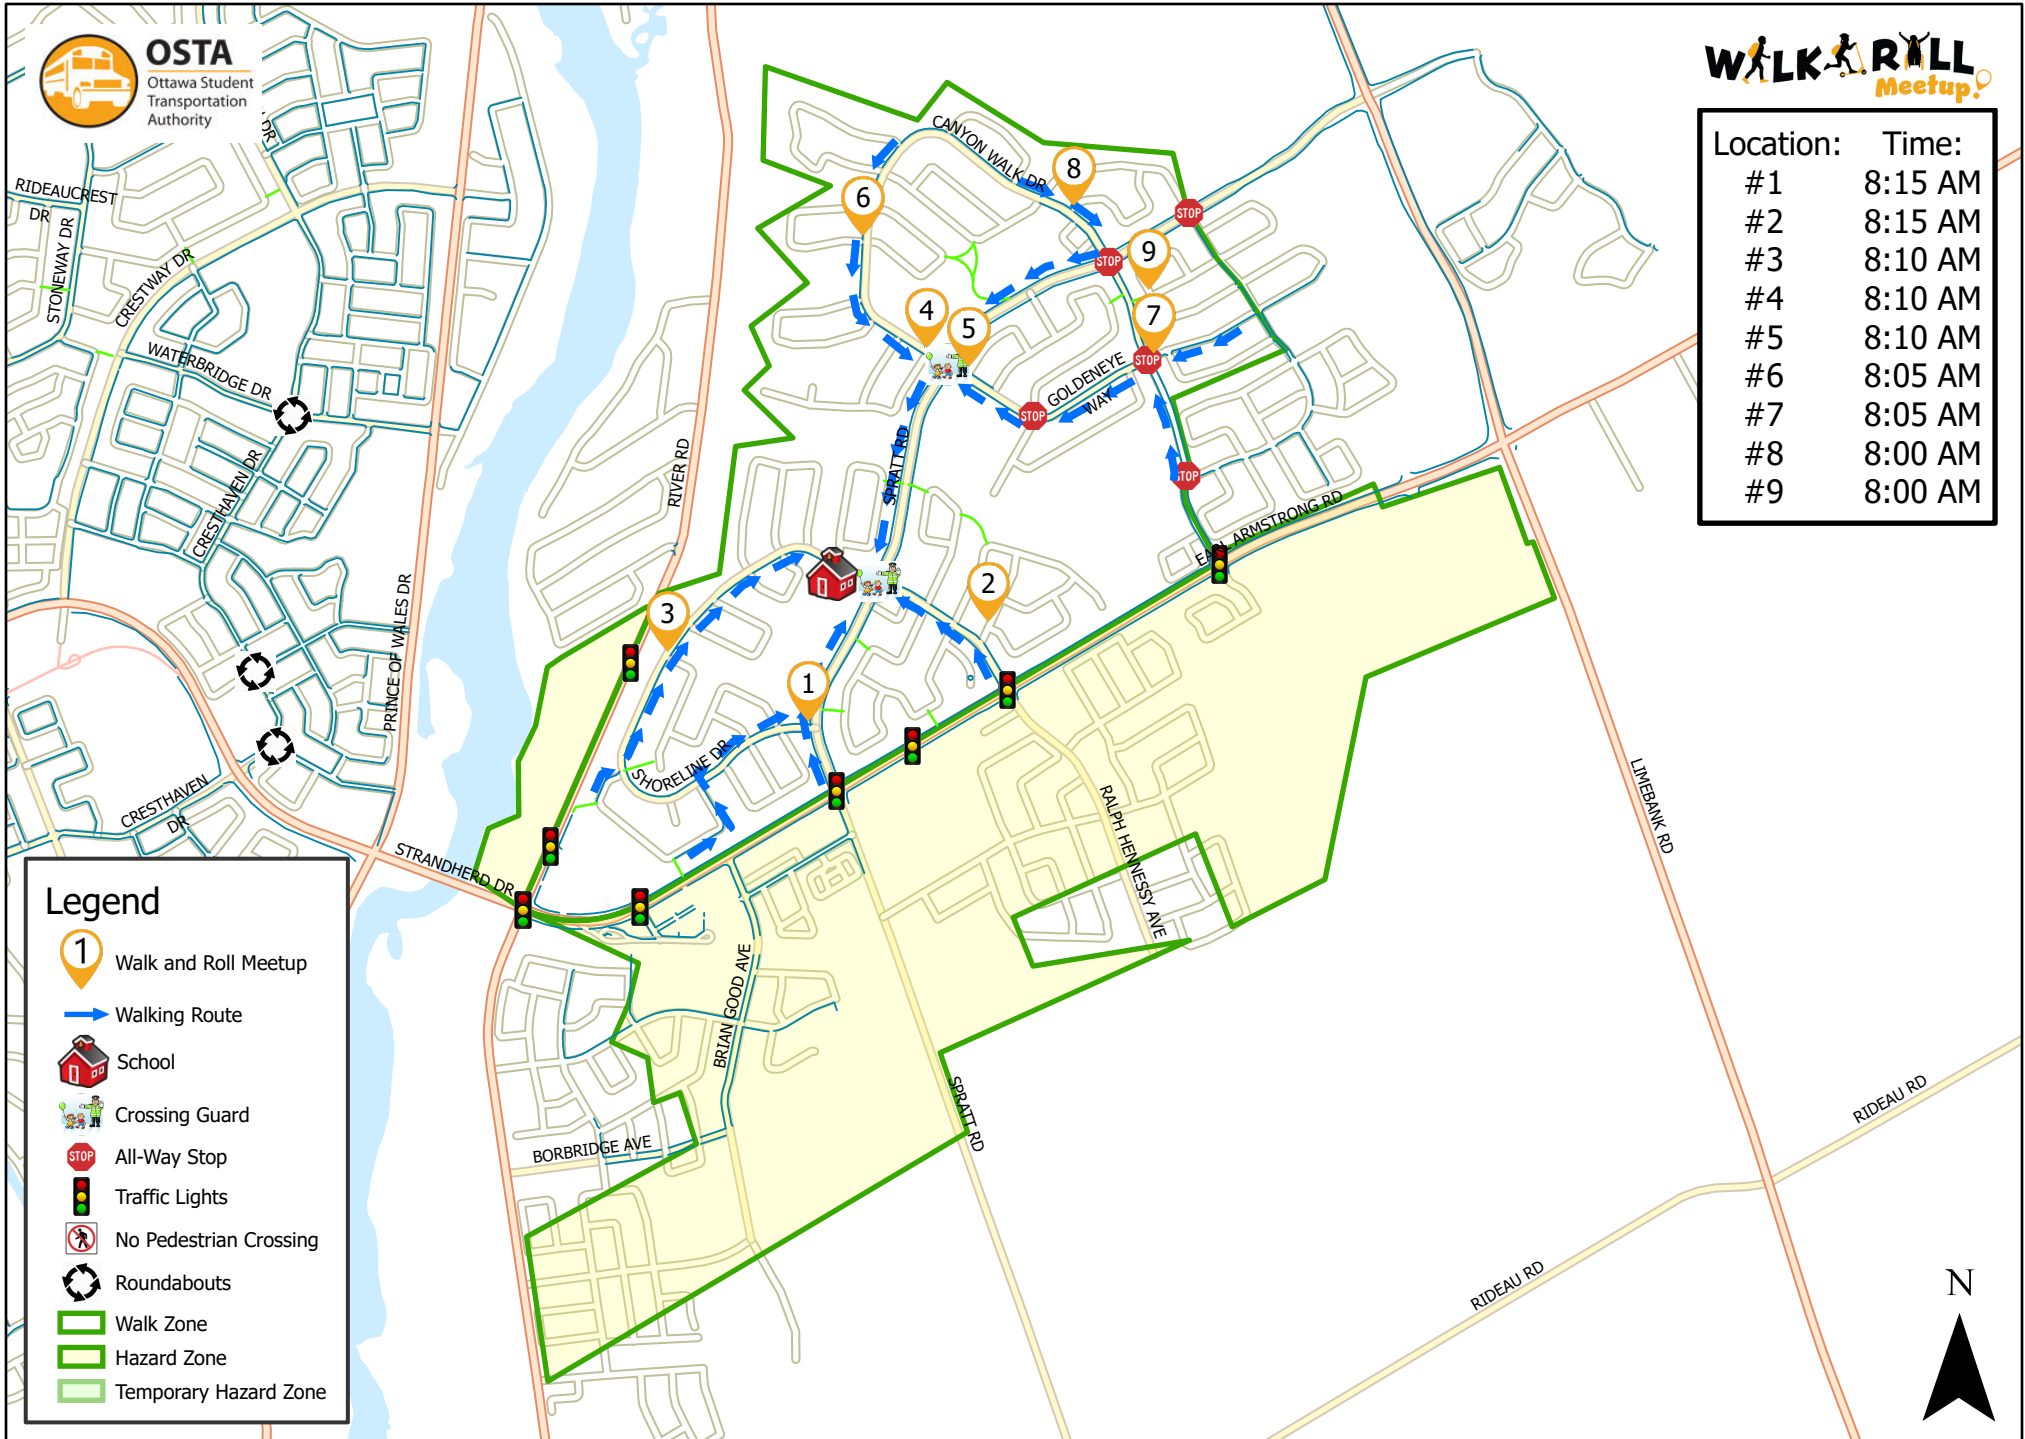

# St. Jerome School

Location:	Time:
#1	8:15 AM
#2	8:15 AM
#3	8:10 AM
#4	8:10 AM
#5	8:10 AM
#6	8:05 AM
#7	8:05 AM
#8	8:00 AM
#9	8:00 AM

## Legend

- Walk and Roll Meetup
- Walking Route
- School
- Crossing Guard
- All-Way Stop
- Traffic Lights
- No Pedestrian Crossing
- Roundabouts
- Walk Zone
- Hazard Zone
- Temporary Hazard Zone

This map is intended for information purposes only. Ottawa Student Transportation Authority assumes no responsibility for people using these routes.